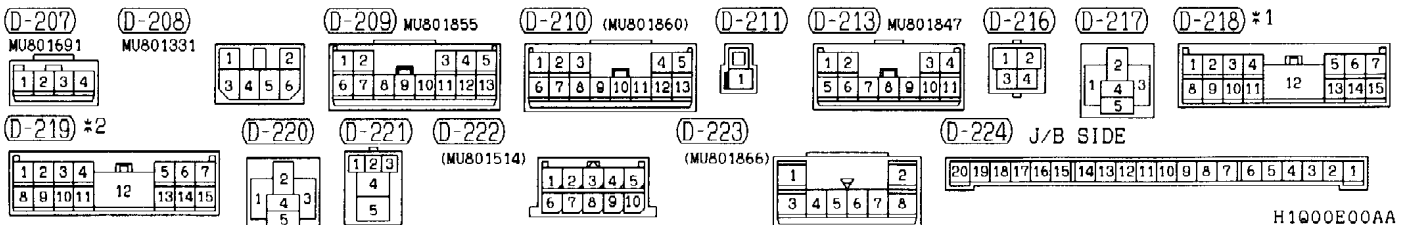

Front side

Rear side

JUNCTION BLOCK (J/B)

90100020559

NOTE
*1: LHD
*2: RHD