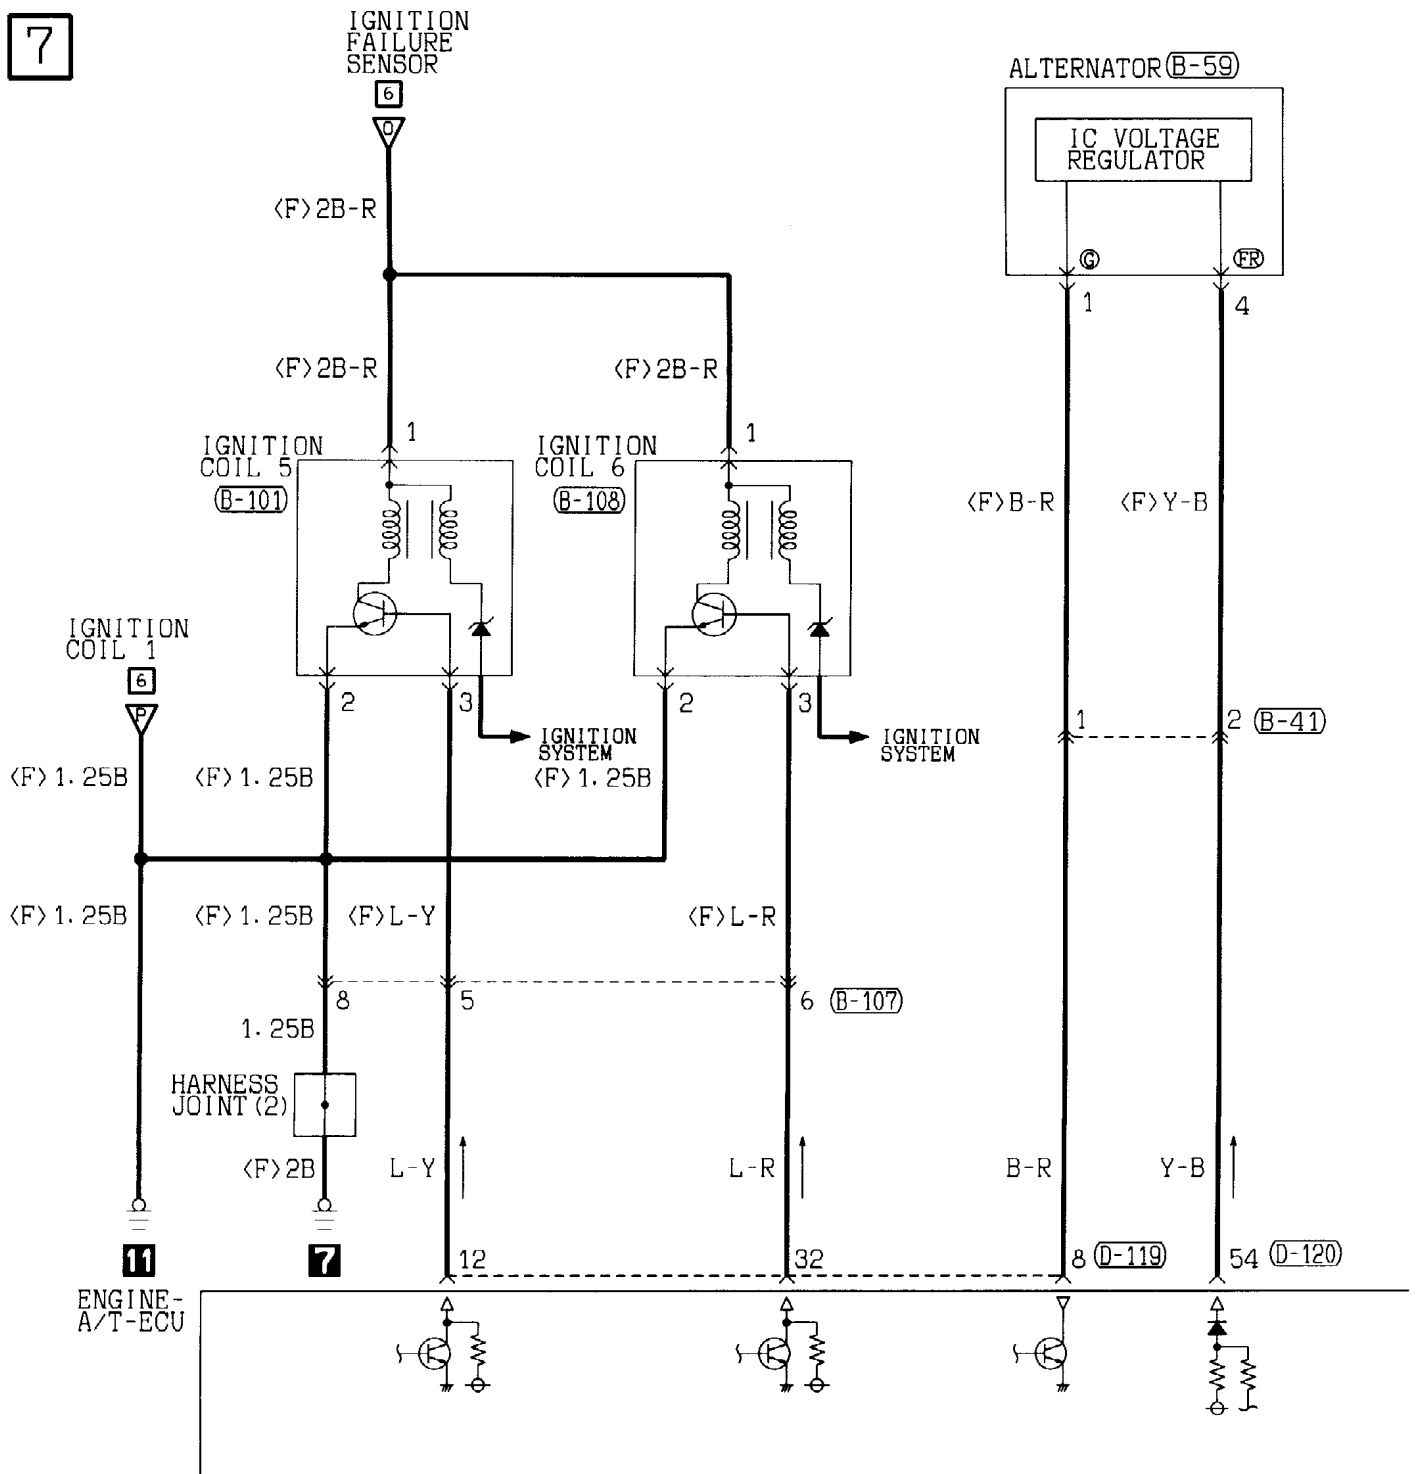

ENGINE CONTROL SYSTEM <6G7-GDI-A/T (L.H. drive vehicles)> (CONTINUED)

7

- (B-41) MU802083
- (B-59) (MU802046)
- (B-101) (MU802053)
- (B-103)
- (B-104)
- (B-105) MU802611
- (B-107) MU802609
- (B-108) (MU802053)
- (B-114)
- (B-115)
- (B-117)
- (B-118)