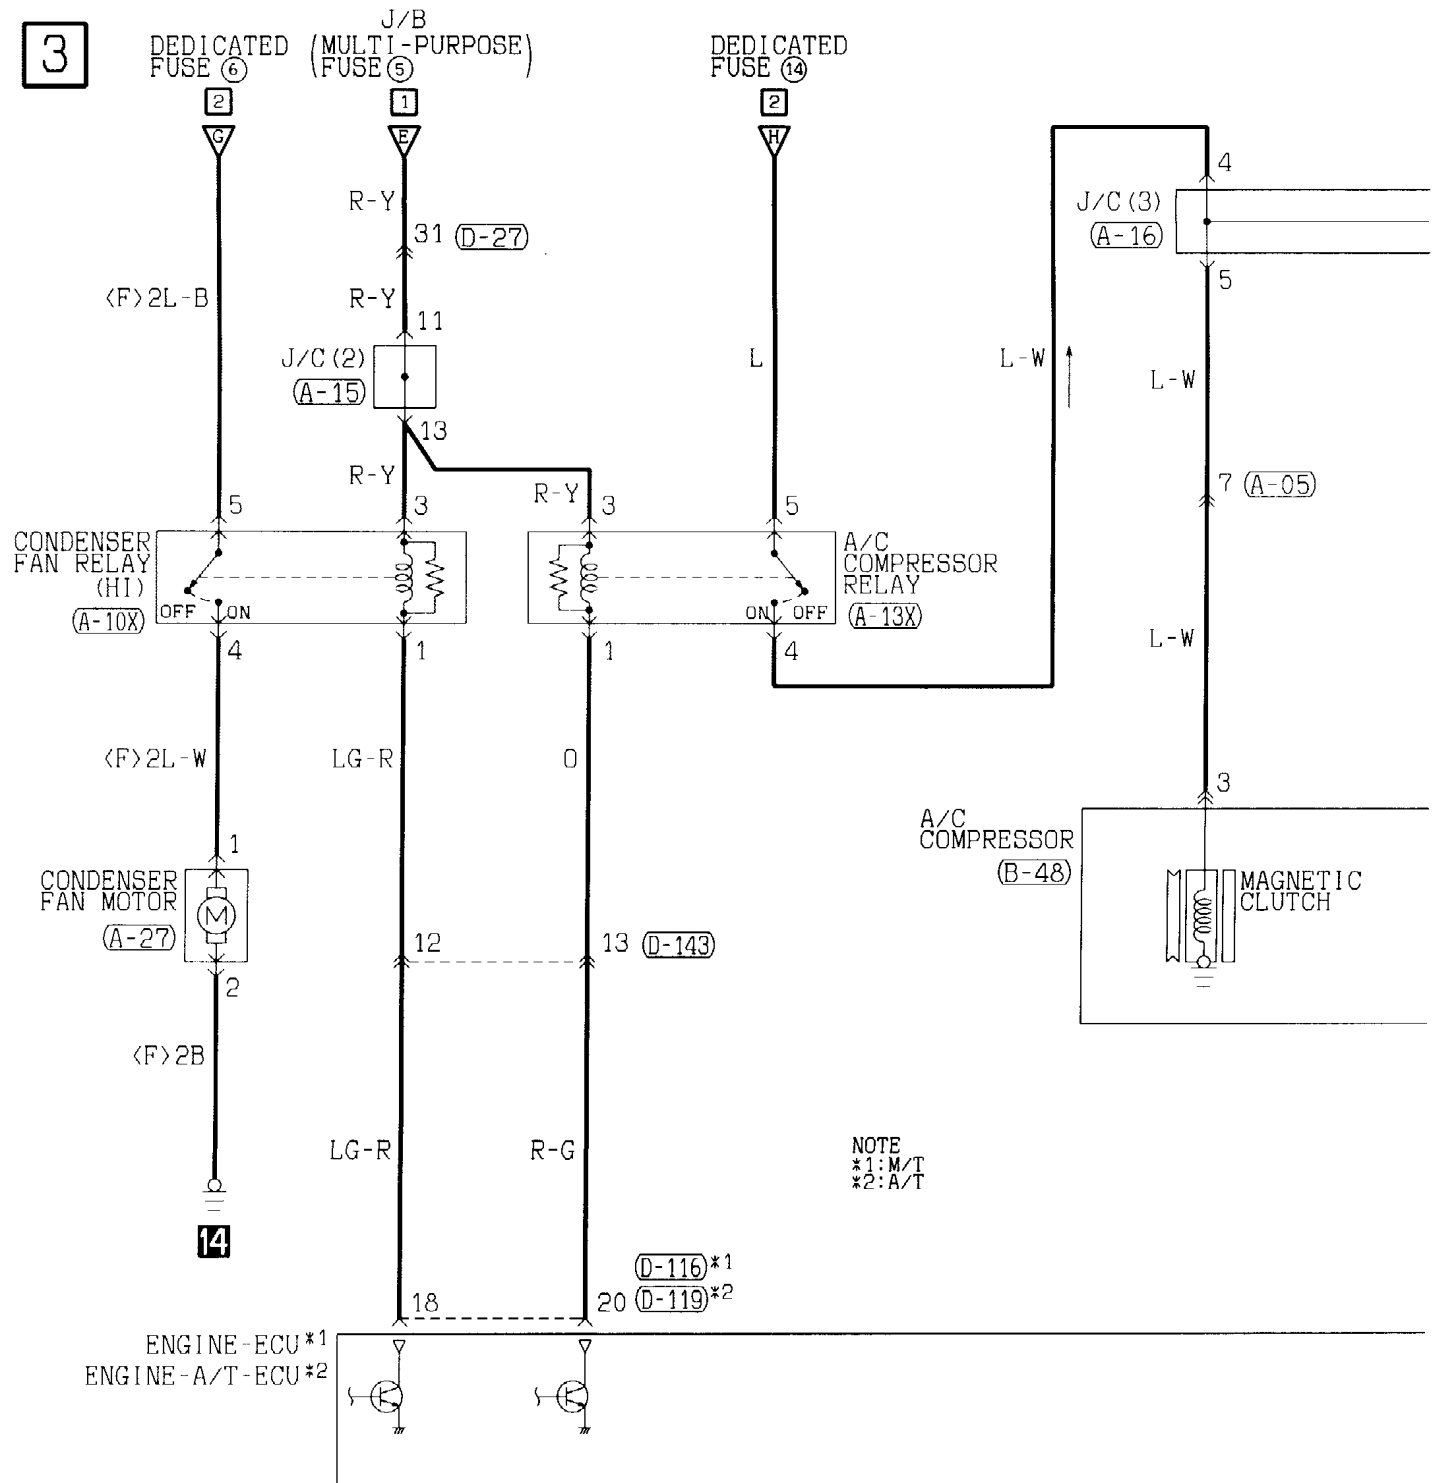

DUAL AUTOMATIC AIR CONDITIONER <6G7 (R.H. drive vehicles)> (CONTINUED)

(A-05) MU802749

(A-10X) MU802749

(A-13X) MU801858

(A-15) MU801858

(A-16) MU801858

(A-24) MU802601

(A-27) MU802724

(B-04) MU802603

(B-48) MU802603

(D-27) Refer to P. 3-762

(D-119) (MU803784)

(D-120) (MU803781)

(D-121) (MU803782)

(D-131) (MU801585)

1	2	3	4	5	6	7	8
9	10	11	12	13	14	15	16
17	18	19	20	21	22	23	24
25	26	27	28	29	30	31	32
33	34	35					

41	42	43	44	45	46
47	48	49	50	51	52
53	54	55	56	57	58
59	60	61	62	63	64

71	72	73	74	75	76	77
78	79	80	81	82	83	84
85	86	87	88	89	90	91
92	93	94	95	96	97	98

1	2	3	4	5	6	7	8	9	10
11	12	13	14	15	16	17	18	19	20