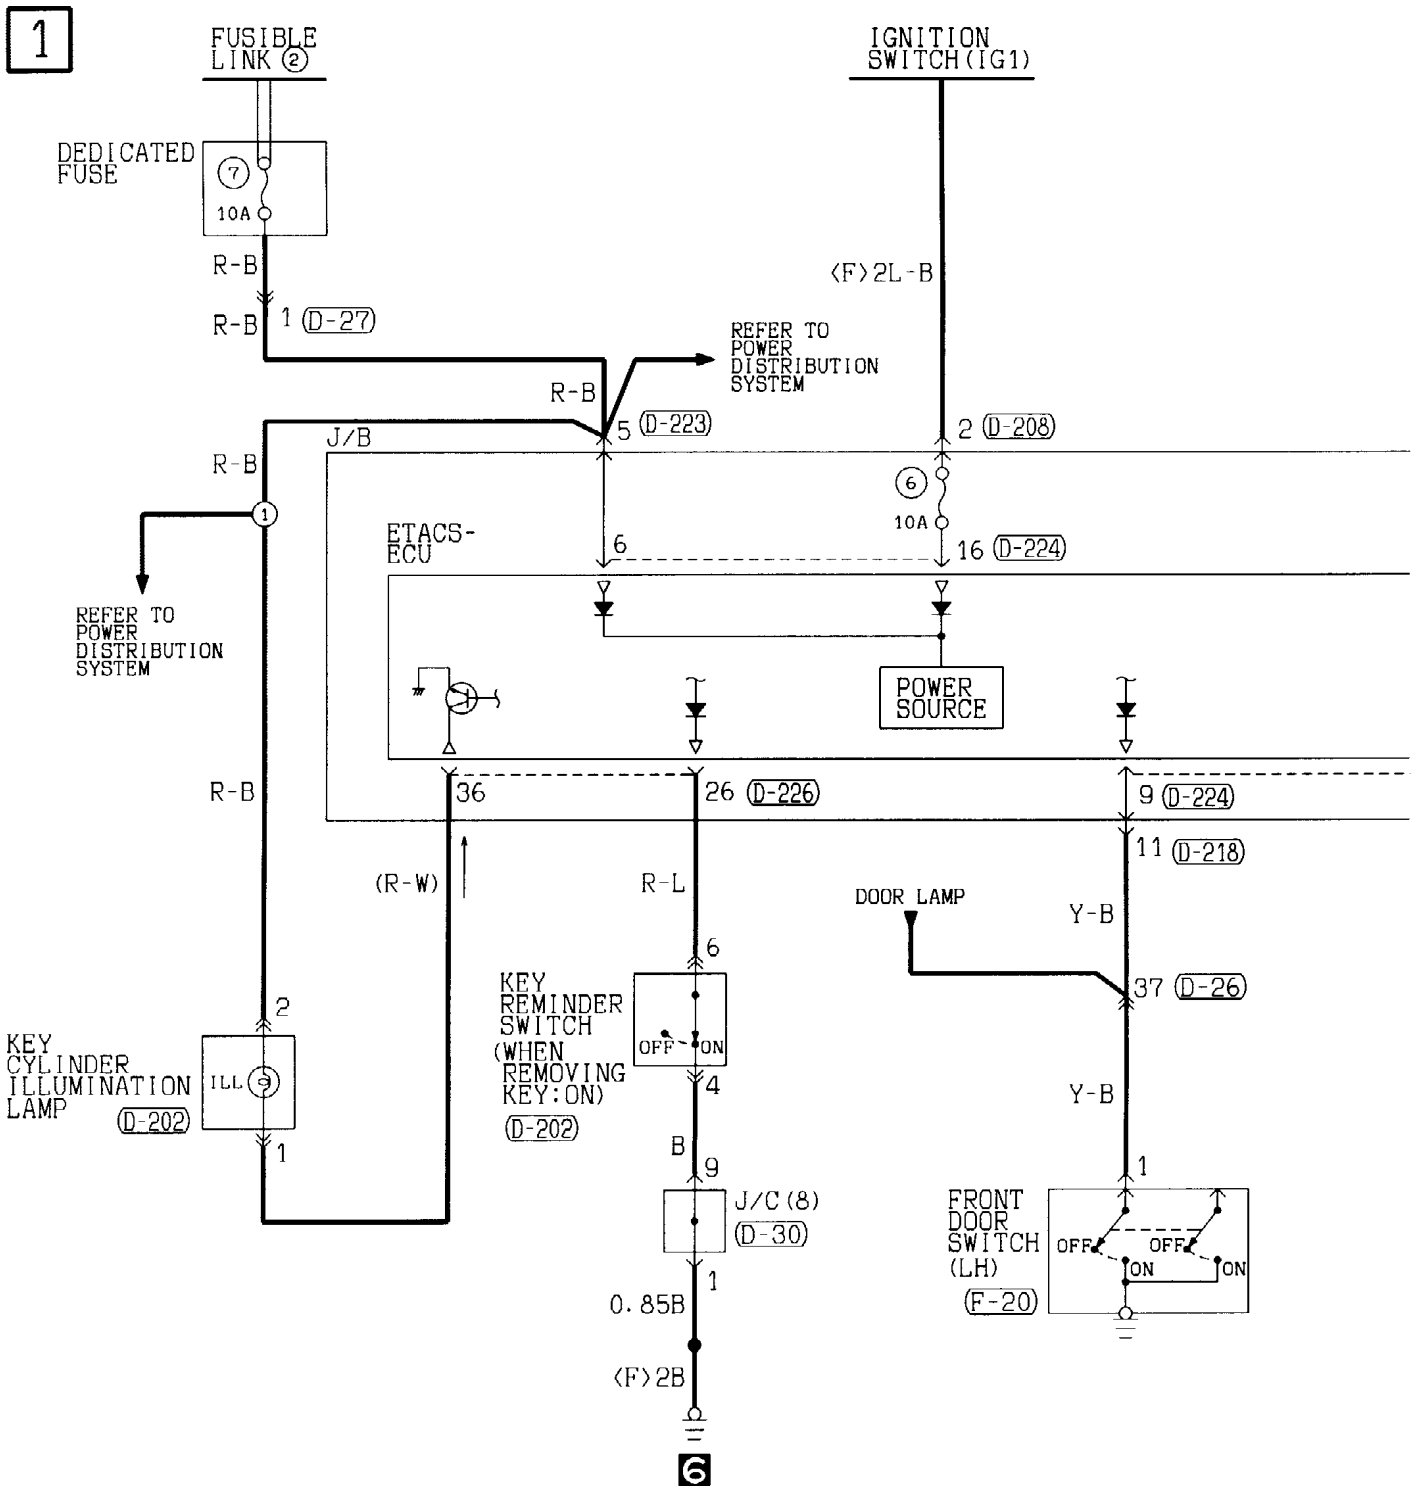

H-01

H-09

H-20

H-24

IGNITION KEY CYLINDER ILLUMINATION LAMP

90100260531

L.H. drive vehicles

2