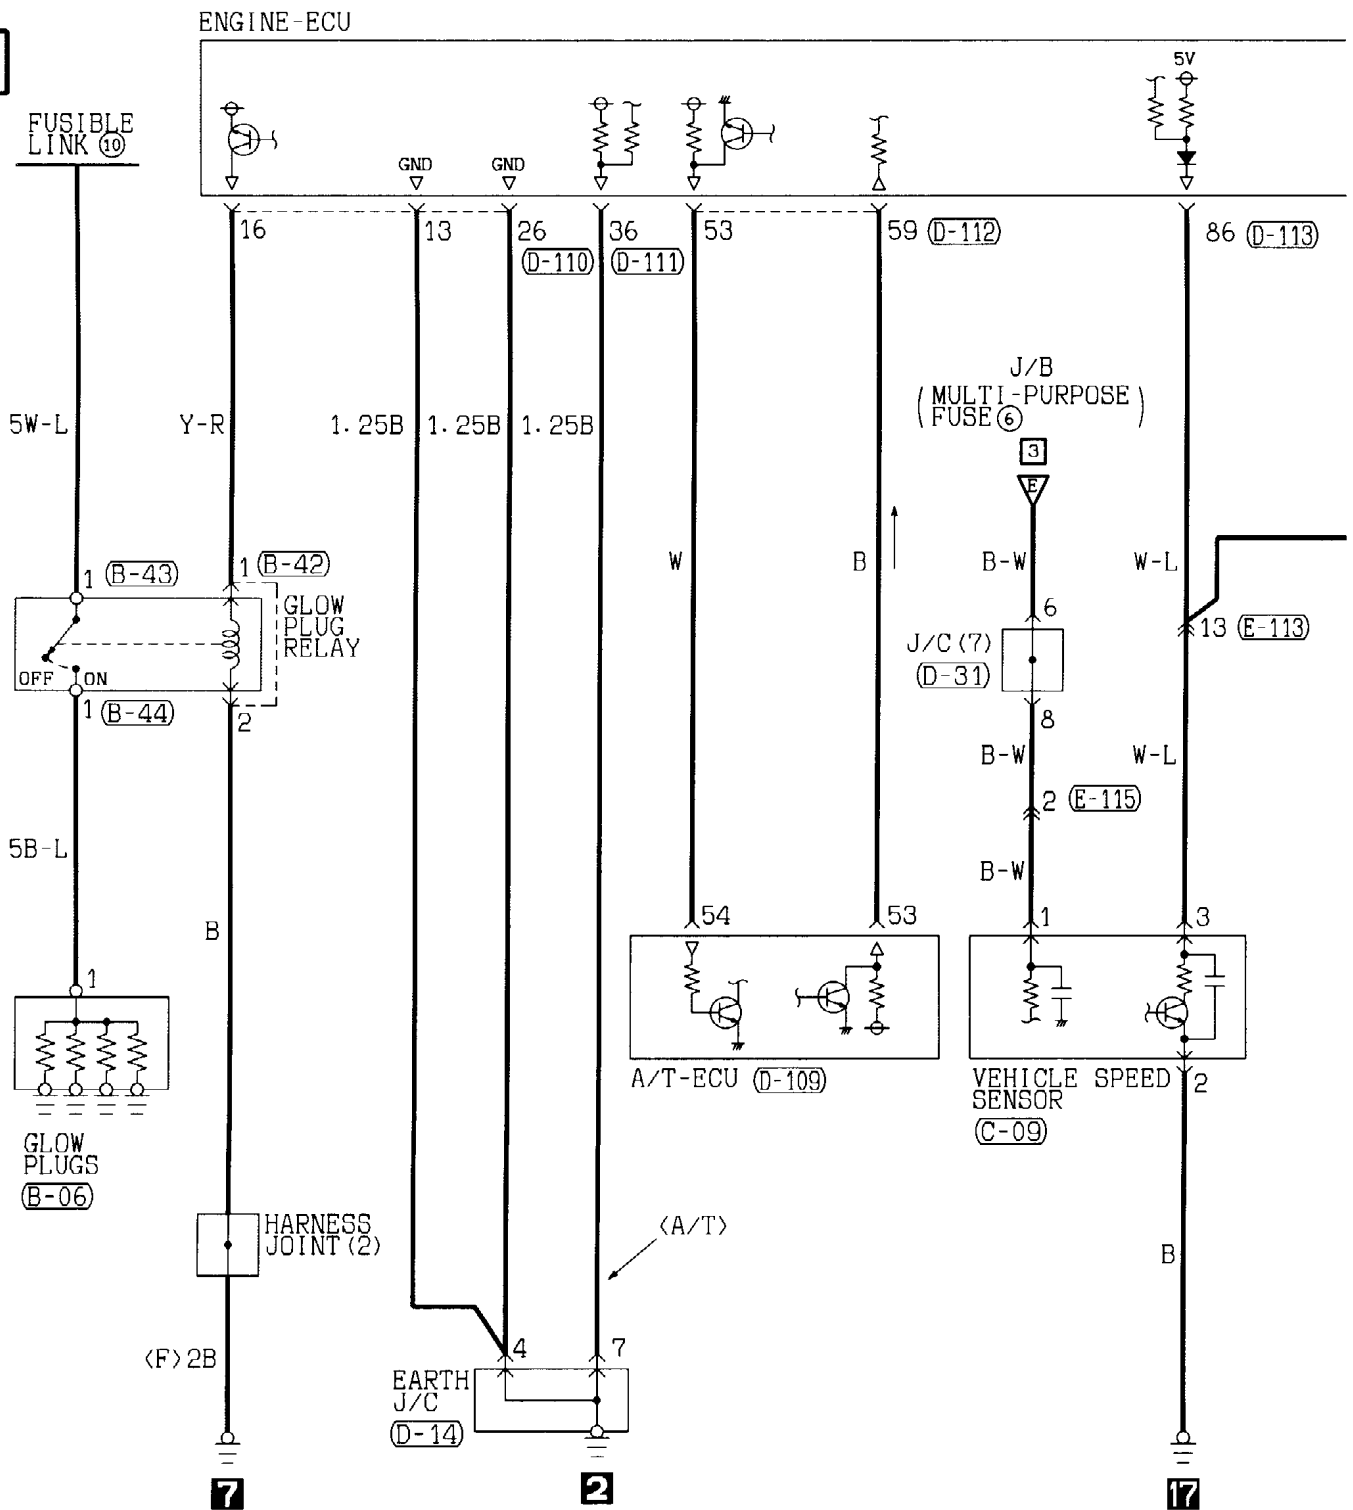

ENGINE CONTROL SYSTEM <4M4 (R.H. drive vehicles)> (CONTINUED)

7

(B-06) (MU802601)	(B-42) (MU802601)	(B-43)	(B-44)	(C-09) (MU802723)	(D-06) (MU801585)	(D-14) (MU801335)	(D-22) FRONT SIDE	(D-23) FRONT SIDE
1	1 2	1	1	1 2 3	1 2 3 4 5 6 7 8 9 10 11 12 13 14 15 16 17 18 19 20	1 2 3 4 5 6 7 8 9 10	25 24 23 22 21 32 31 30 29 28 27 26	1 2 3 4 5 6 7 8 9 10 11 12 13 14 15 16
(D-111) (MU803771)	(D-112) (MU803770)	(D-113) (MU803772)	(D-128)	(D-210) (MU801860)	(D-211)			
31 32 33 34 35 36 37 38 39 40 41 42 43 44 45 46	51 52 53 54 55 56 57 58 59 60 61 62	71 72 73 74 75 76 77 78 79 80 81 82 83 84 85 86 87 88 89 90 91 92	1 2 3 4 5 6 7 8 9 10 11 12 13 14 15 16 17 18 19 20 21 22 23 24 25 26 27 28 29 30 31 32 33	1 2 3 4 5 6 7 8 9 10 11 12 13	1