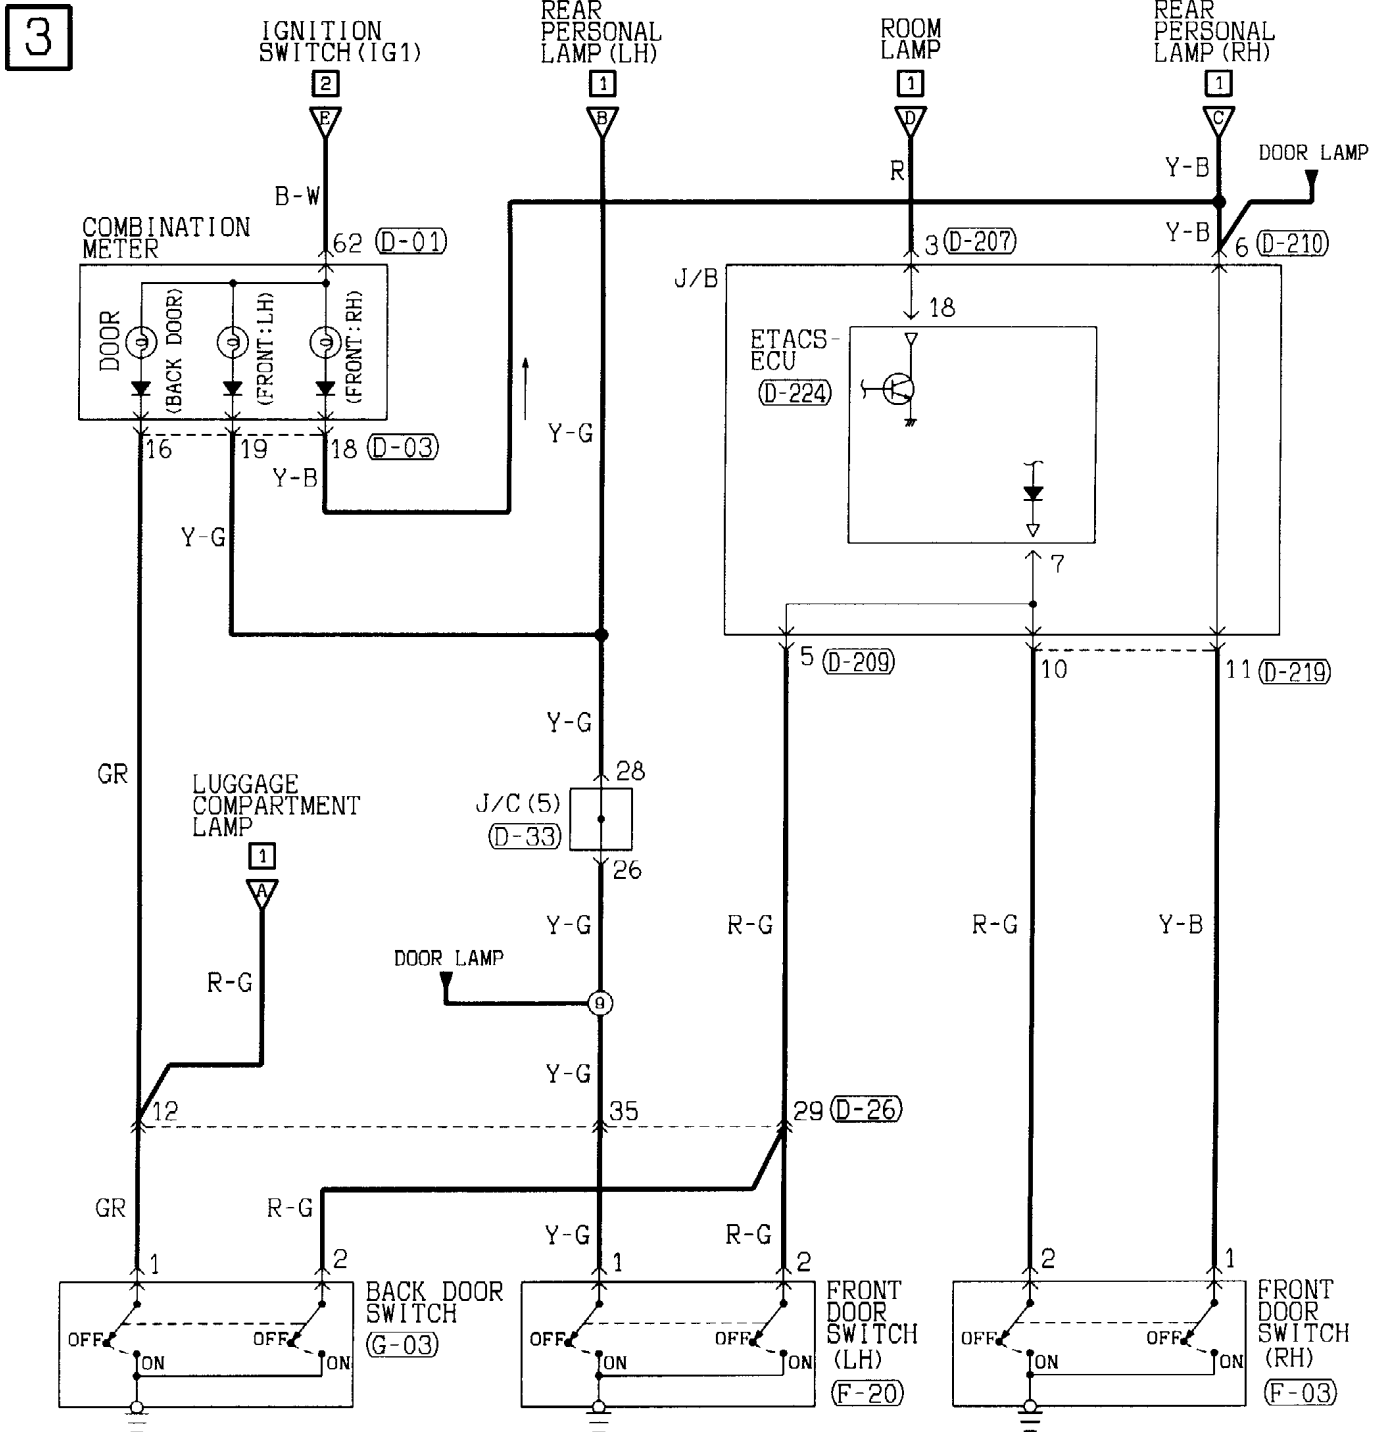

ROOM LAMP, REAR PERSONAL LAMP AND LUGGAGE COMPARTMENT LAMP
<Short wheelbase models (R.H. drive vehicles)> (CONTINUED)