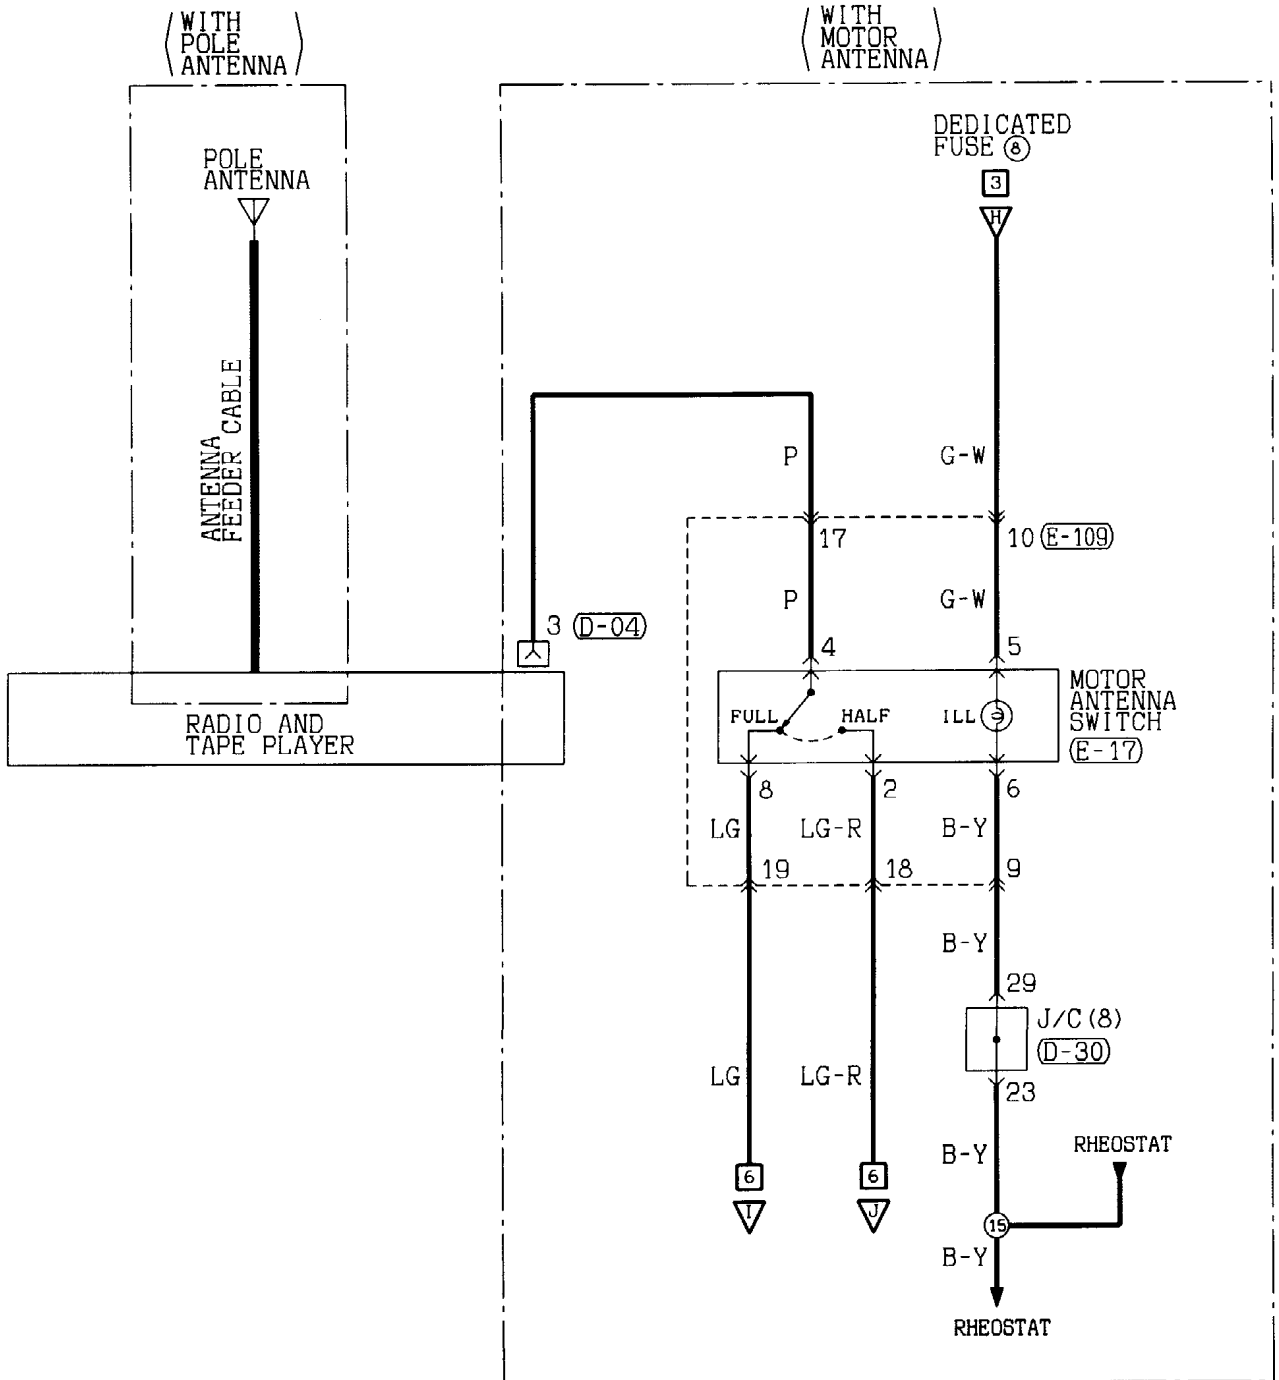

CENTER DISPLAY <R.H. drive vehicles> (CONTINUED)

5

(A-01)

(A-02)

(D-04)

(D-16)

(D-28)

MU801847

(D-30)

(D-31)