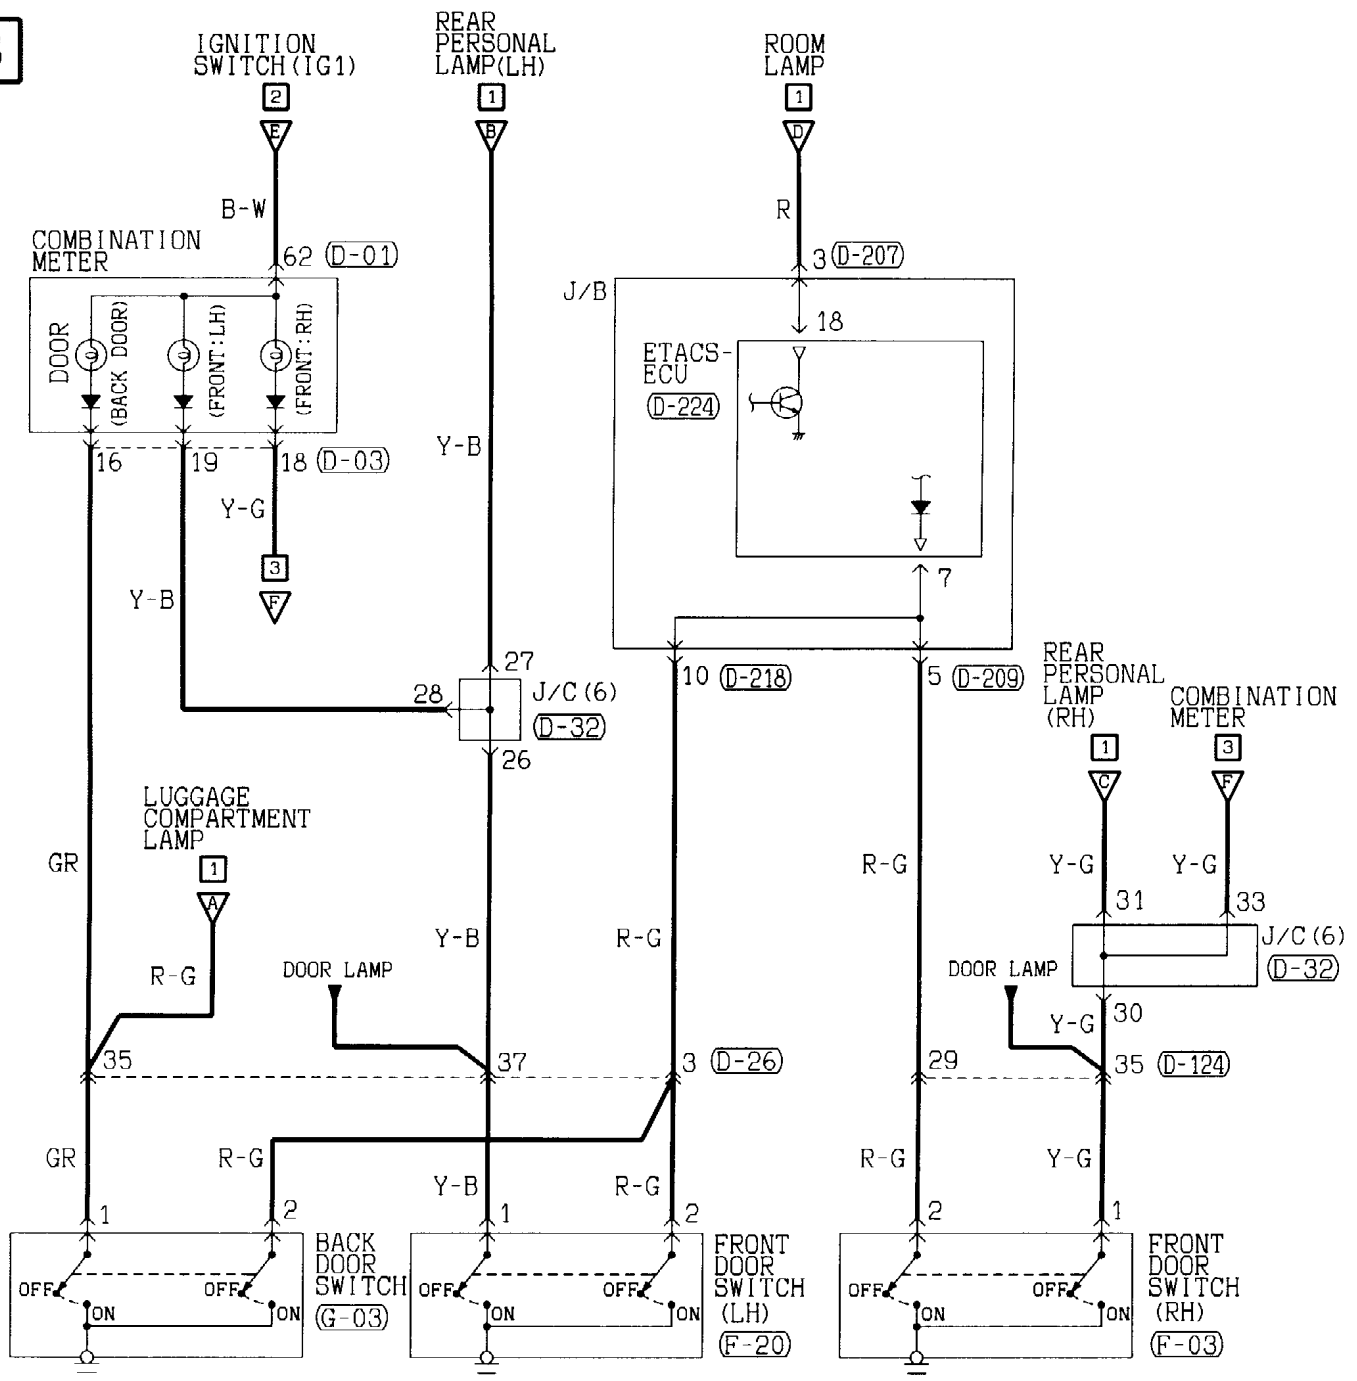

ROOM LAMP, REAR PERSONAL LAMP AND LUGGAGE COMPARTMENT LAMP
<Short wheelbase models (L.H. drive vehicles)> (CONTINUED)

3

D-01

D-03

D-26

Refer to P. 3-762

D-32

D-124

Refer to P. 3-762

D-207

D-209 MU801855

D-218

D-224

F-03

F-20

G-03