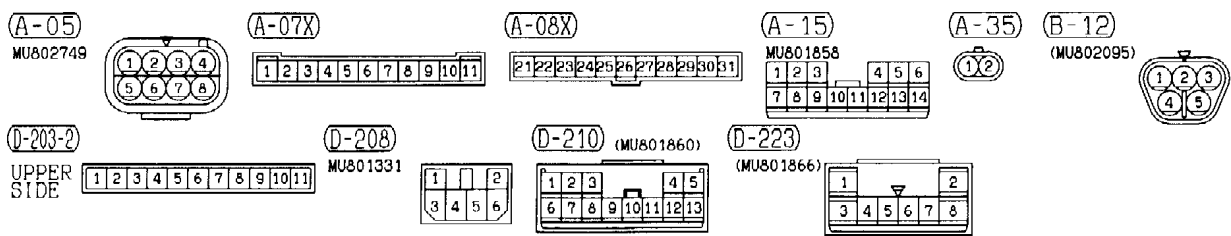

WINDSHIELD WIPER AND WASHER

90100610800

L.H. drive vehicles

1