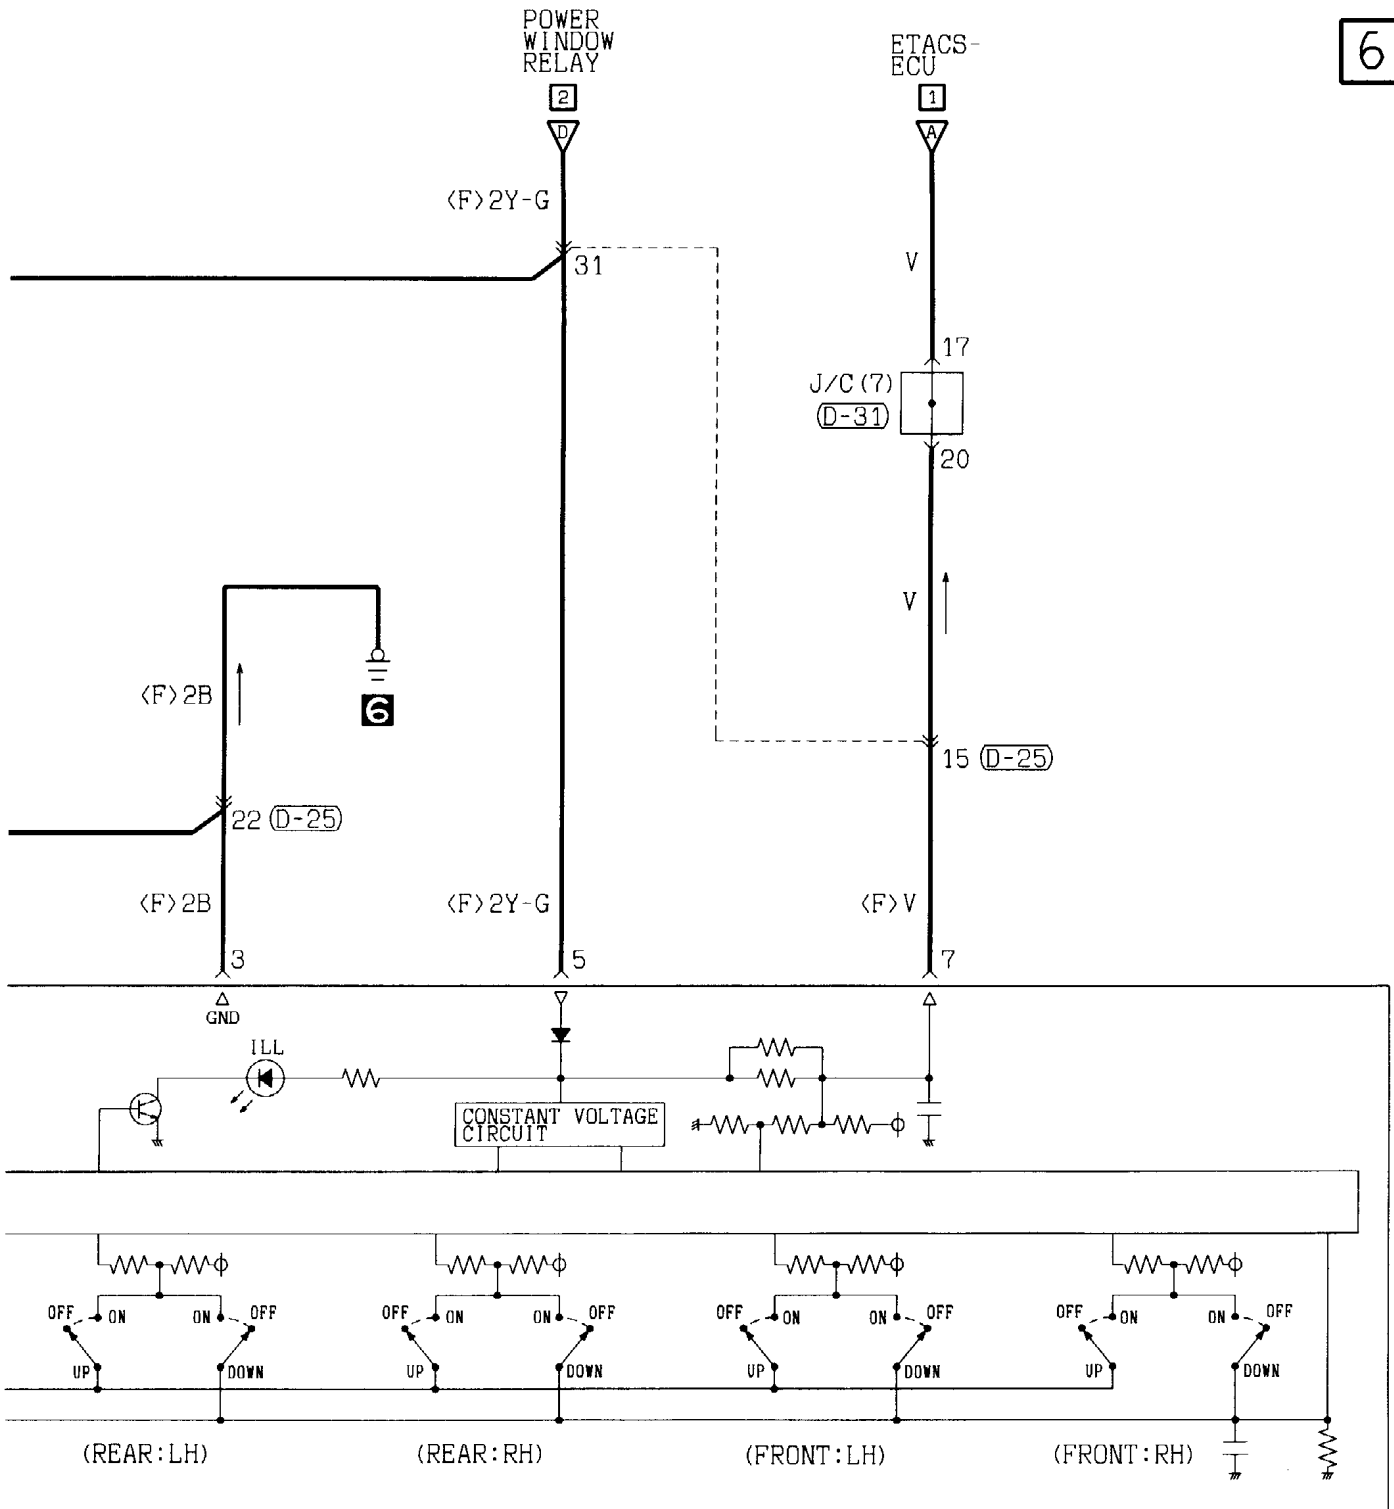

(D-25)

(D-31)

(H-05)

(H-16)

6

Wire colour code
 B :Black LG:Light green G :Green L :Blue W :White Y :Yellow SB:Sky blue
 BR:Brown O :Orange GR:Gray R :Red P :Pink V :Violet

CENTRAL DOOR LOCKING SYSTEM AND FORGOTTEN KEY PREVENTION FUNCTION