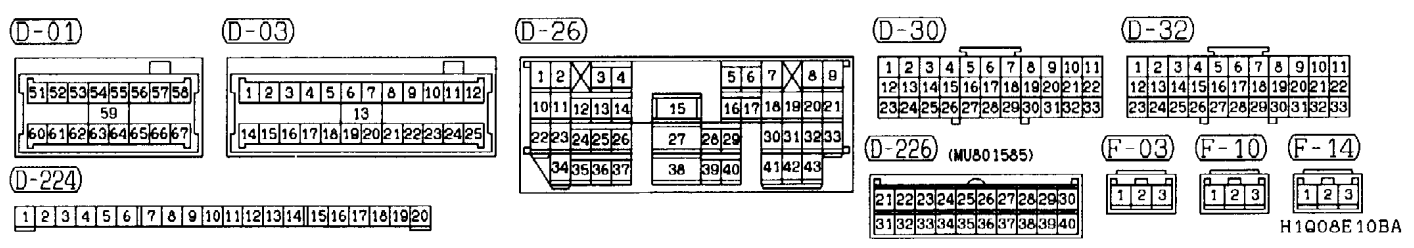

ROOM LAMP, REAR PERSONAL LAMP AND LUGGAGE COMPARTMENT LAMP
<Long wheelbase models (L.H. drive vehicles)> (CONTINUED)