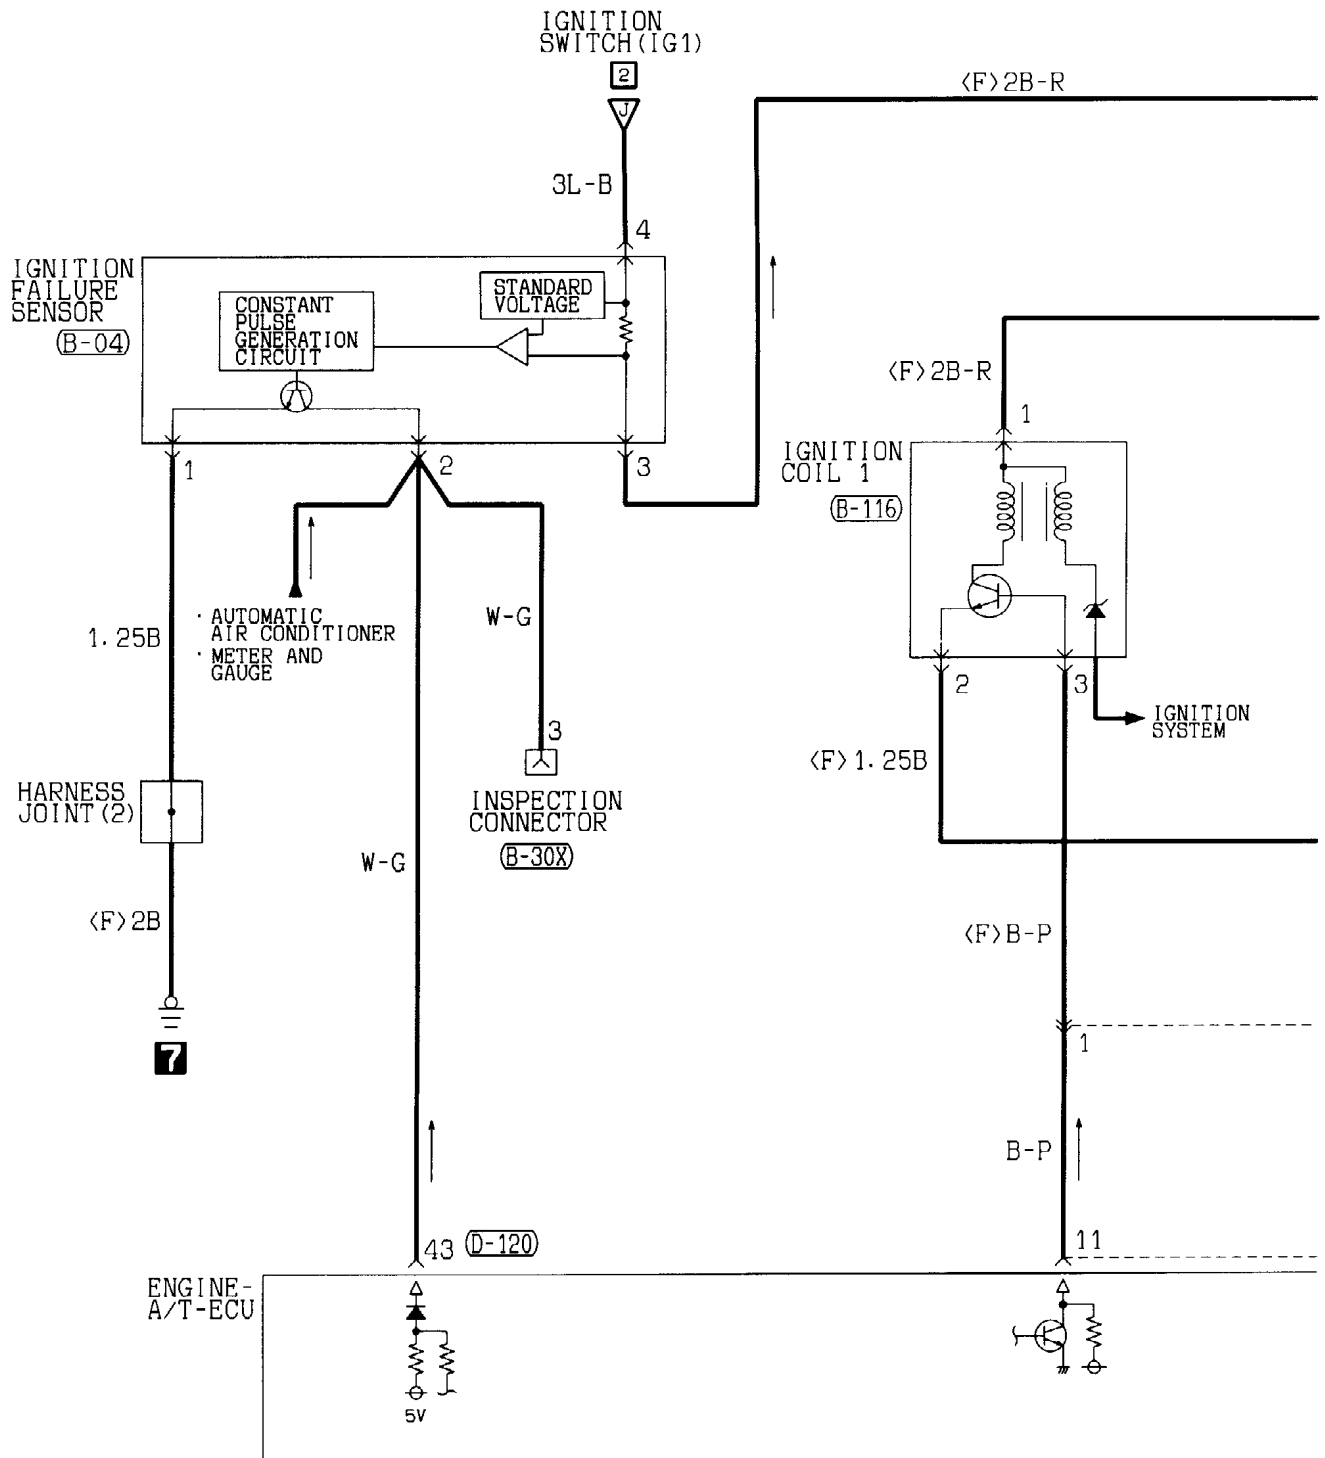

ENGINE CONTROL SYSTEM <6G7-GDI-A/T (R.H. drive vehicles)> (CONTINUED)

5

(B-04) (MU802724)

1	2	3	4

(B-30X)

1	2	3

(B-107) (MU802609)

1	2	3	4
5	6	7	8

(B-112)

1	2	3

(B-113)

1	2	3

(B-116)

1	2	3

(B-119)

1	2	3

(D-119) (MU803784)

1	2	3	4	5	6	7	8
9	10	11	12	13	14	15	16
17	18	19	20	21	22	23	
24	25	26	27	28	29	30	31
32	33	34	35				

(D-120) (MU803781)

41	42	43	44	45	46
47	48	49	50	51	52
53	54	55	56	57	
58	59	60	61	62	63
64	65	66