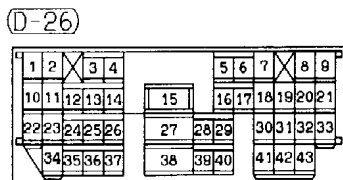

CENTRAL DOOR LOCKING SYSTEM AND FORGOTTEN KEY PREVENTION FUNCTION <R.H. drive vehicles with keyless entry system> (CONTINUED)

5