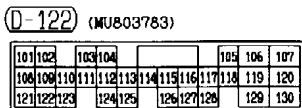

2

Wire colour code
 B : Black LG:Light green G :Green L :Blue W :White Y :Yellow SB:Sky blue
 BR:Brown O :Orange GR:Gray R :Red P :Pink V :Violet

INVECS-II 5A/T

90100110218

6G7-GDI <L.H. drive vehicles>

NOTE