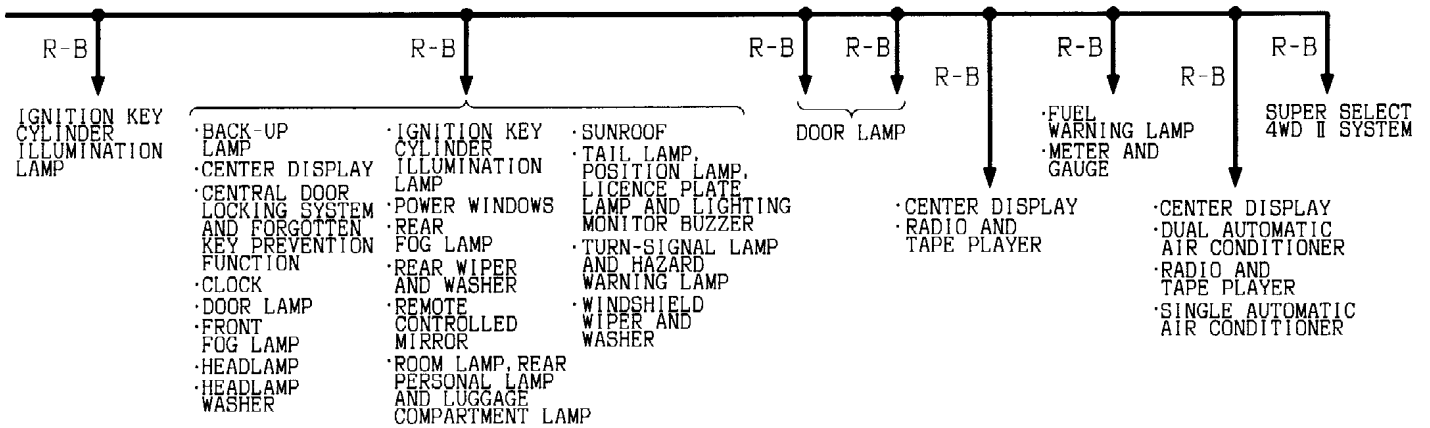

7

(A-07X)

(A-08X)

(D-27)

Wire colour code
 B :Black LG:Light green G :Green L :Blue W :White Y :Yellow SB:Sky blue
 BR:Brown O :Orange GR:Gray R :Red P :Pink V :Violet

POWER DISTRIBUTION SYSTEM

90100041013

Diesel <R.H. drive vehicles>