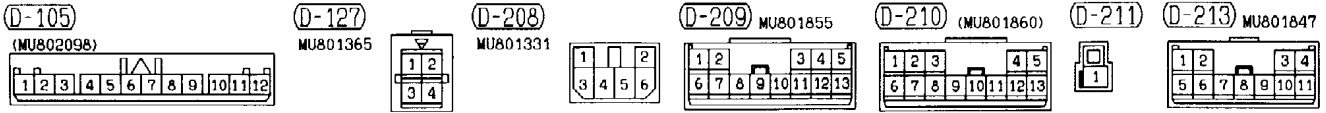

90100550980

4D5 <R.H. drive vehicles with rear heater>

Wire colour code
 B :Black LG:Light green G :Green L :Blue W :White Y :Yellow SB:Sky blue
 BR:Brown O :Orange GR:Gray R :Red P :Pink V :Violet

DUAL MANUAL AIR CONDITIONER <4D5 (R.H. drive vehicles with rear heater)>
(CONTINUED)