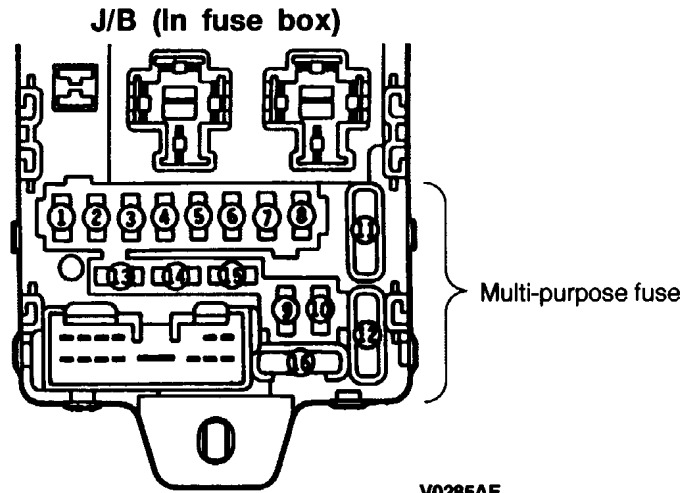

(Relay box in engine compartment)

AX0080CA

(J/B mounted)

X1579CA

MULTI-PURPOSE FUSE (In junction block)

Power supply circuit		No.	Rated capacity (A)	Housing color	Load circuit	
Ignition switch	ACC	1	15	Blue	A/C-ECU, ETACS-ECU, rear washer motor, rear wiper motor and remote controlled mirror	
		2	-	-	-	
		3	-	-	-	
		4	15	Blue	Cigarette lighter and center display	
	IG2	5	15	Blue	ABS-ECU, ABS G sensor, A/C compressor relay, A/C-ECU, A/C switch, automatic compressor-ECU, condenser fan relay, defogger relay, front blower relay, front-ECU, front rear fan switch, fuel line heater relay, HBB buzzer, motor relay 2, outside/inside air selection damper control motor, PTC heater relay, rear A/C control unit, rear A/C switch, rear A/C unit, rear blower relay, rear cooler control unit, rear cooler switch, rear cooler unit, rear heater control unit, rear heater switch, rear heater unit, sunroof motor assembly, transfer-ECU, valve relay, wiper deicer switch and wiper deicer relay	
		IG1	6	10	Red	Auto-cruise control switch, combination meter, column-ECU, EGR solenoid valve (1), EGR solenoid valve (2), ETACS-ECU, GDI ECO indicator lamp-ECU, immobilizer-ECU <4D5>, rear differential lock-ECU, solenoid valve A, solenoid valve B, SRS-ECU, throttle valve controller, vehicle speed sensor and 4WD indicator-ECU
			7	20	Yellow	Combination meter, fuel pump module and fuel pump relay
			8	10	Red	Combination meter, engine-A/T-ECU, engine-ECU, ETACS-ECU, front propeller shaft speed sensor, input shaft speed sensor, output shaft speed sensor, SRS-ECU, transfer-ECU and rear propeller shaft speed sensor
	Battery/Alternator (fusible link No.1)		9	10	Red	Rear fog lamp relay and rear combination lamp
		10	20	Yellow	ETACS-ECU and diagnosis connector	
		11	30	Pink	Automatic compressor-ECU, dedicated fuse No. 25 and defogger	
		12	30	Pink	A/C switch, automatic compressor-ECU, blower resistor, blower motor, blower linear controller	
-		13	10	Red	Spare connector	
		14	15	Blue		
		15	20	Yellow		
		16	30	Pink		