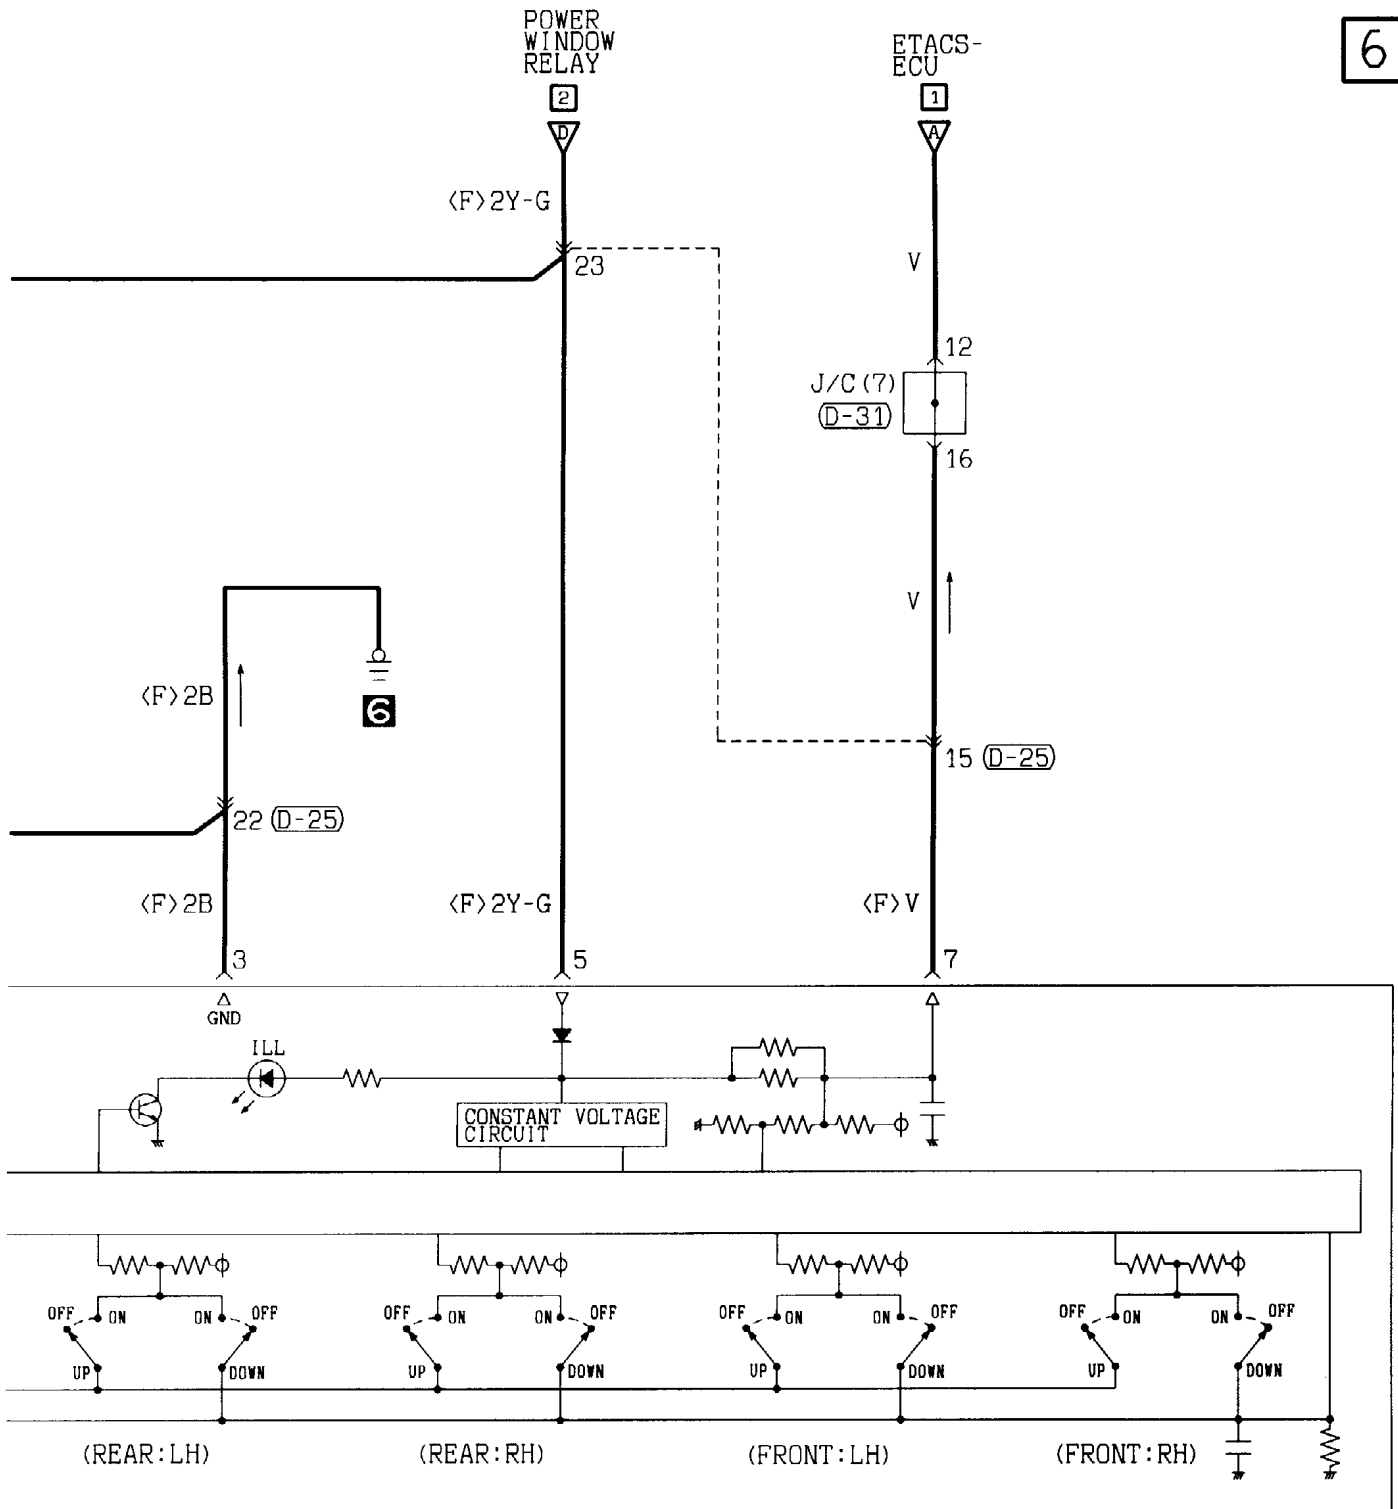

6

Wire colour code
B : Black LG:Light green G :Green L :Blue W :White Y :Yellow SB:Sky blue
BR:Brown O :Orange GR:Gray R :Red P :Pink V :Violet