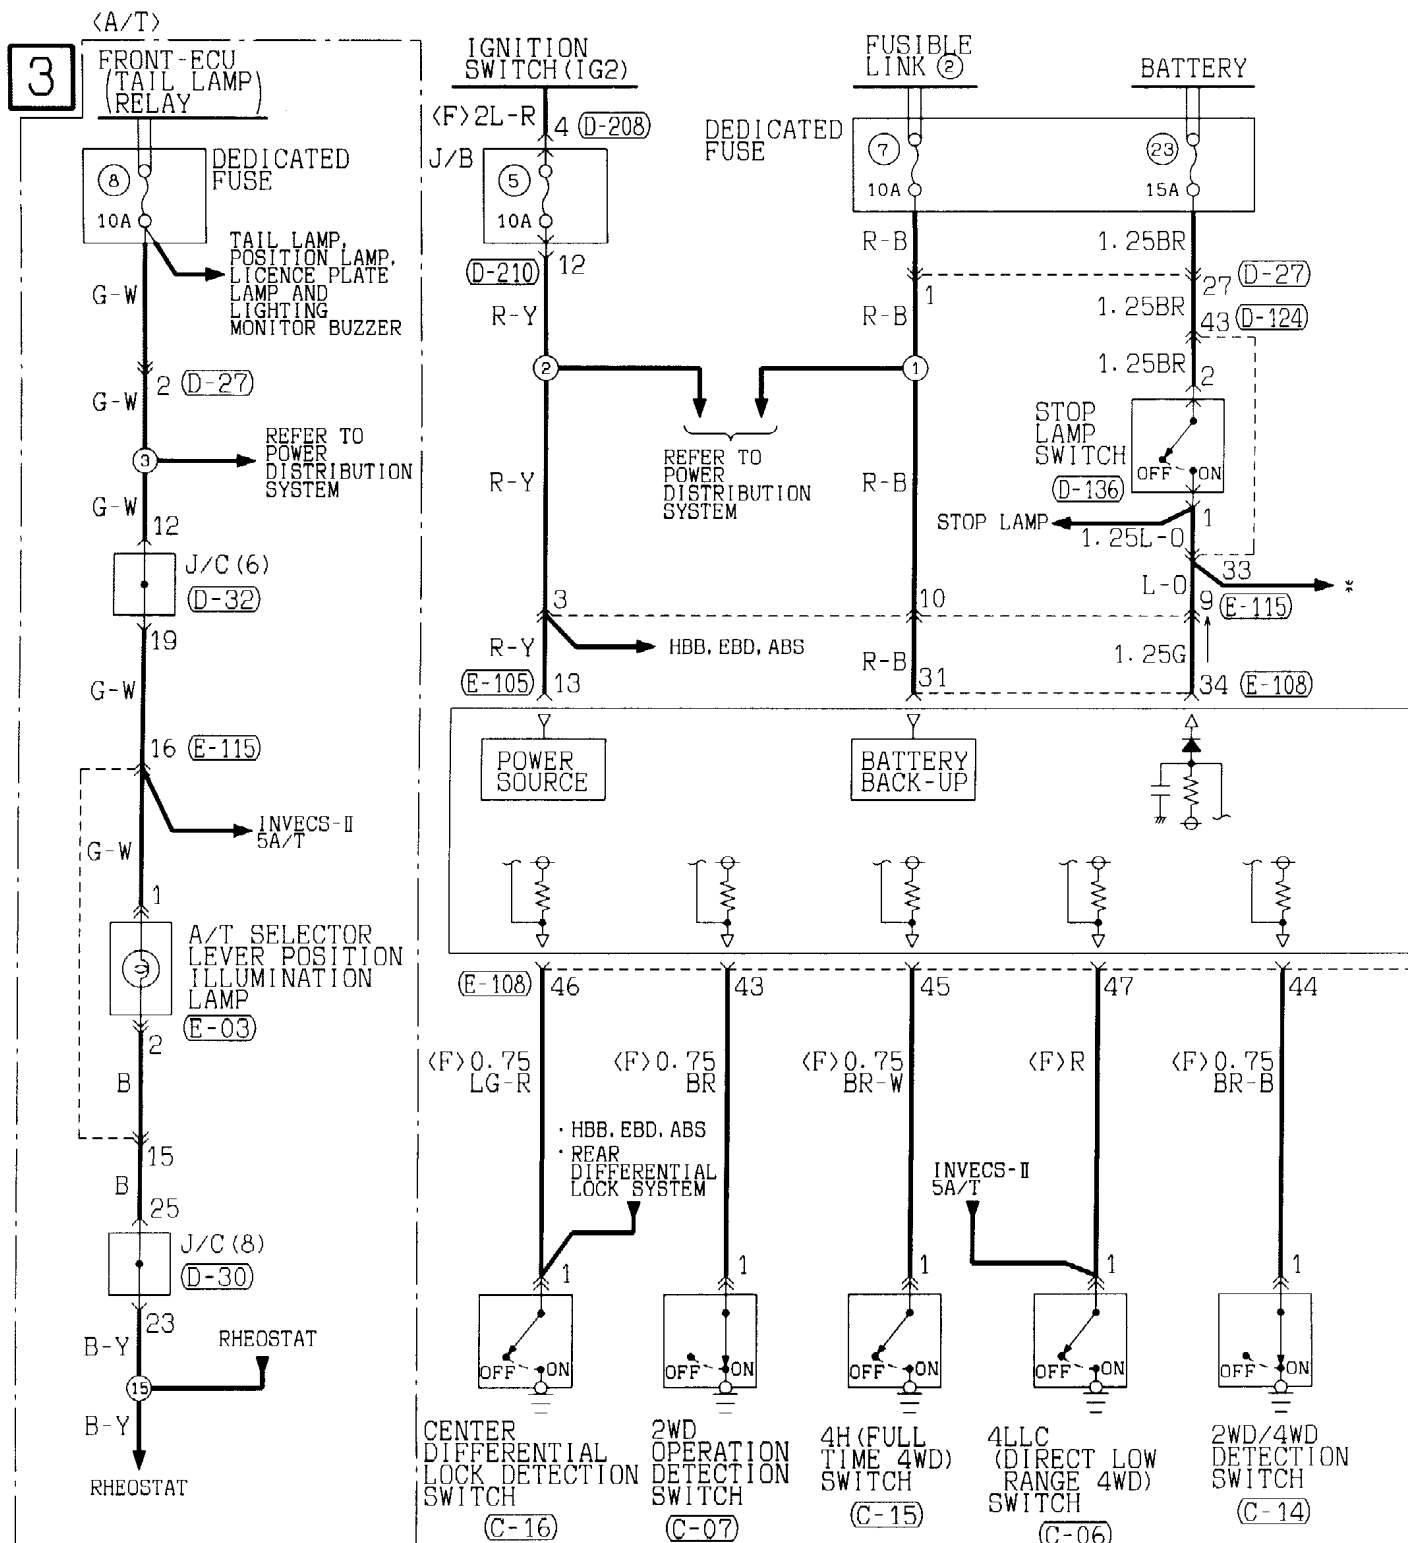

SUPER SELECT 4WD II SYSTEM <6G7 (R.H. drive vehicles)> (CONTINUED)