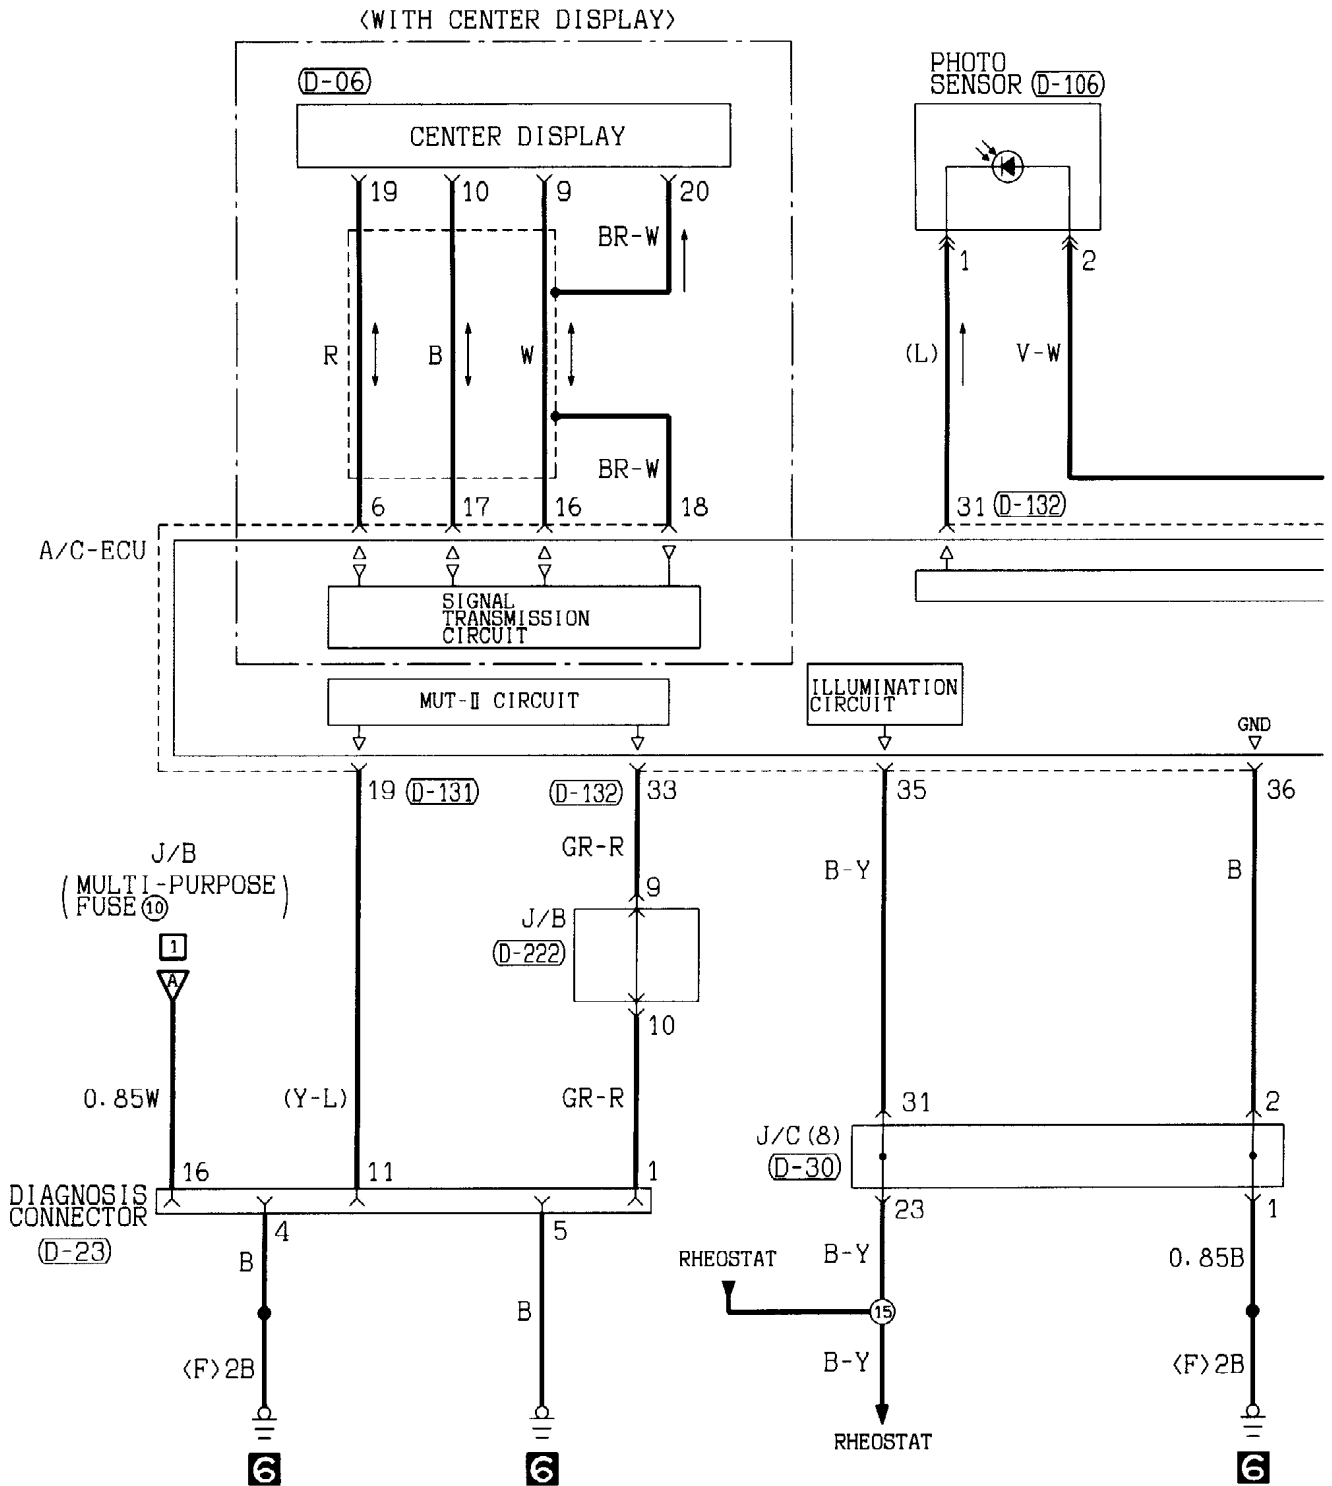

SINGLE AUTOMATIC AIR CONDITIONER <6G7 (L.H. drive vehicles)>
(CONTINUED)

5

(D-27) Refer to P. 3-762