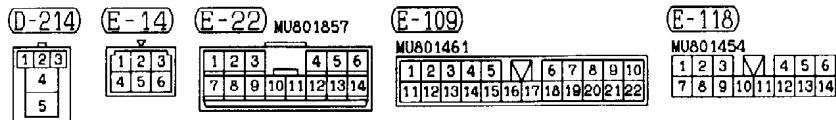

DUAL MANUAL AIR CONDITIONER <4M4 (R.H. drive vehicles without rear heater)> (CONTINUED)

5

(D-27)

(D-30)

(D-123)

(D-124)

6

Wire colour code
 B : Black LG:Light green G :Green L :Blue W :White Y :Yellow SB:Sky blue
 BR:Brown O :Orange GR:Gray R :Red P :Pink V :Violet