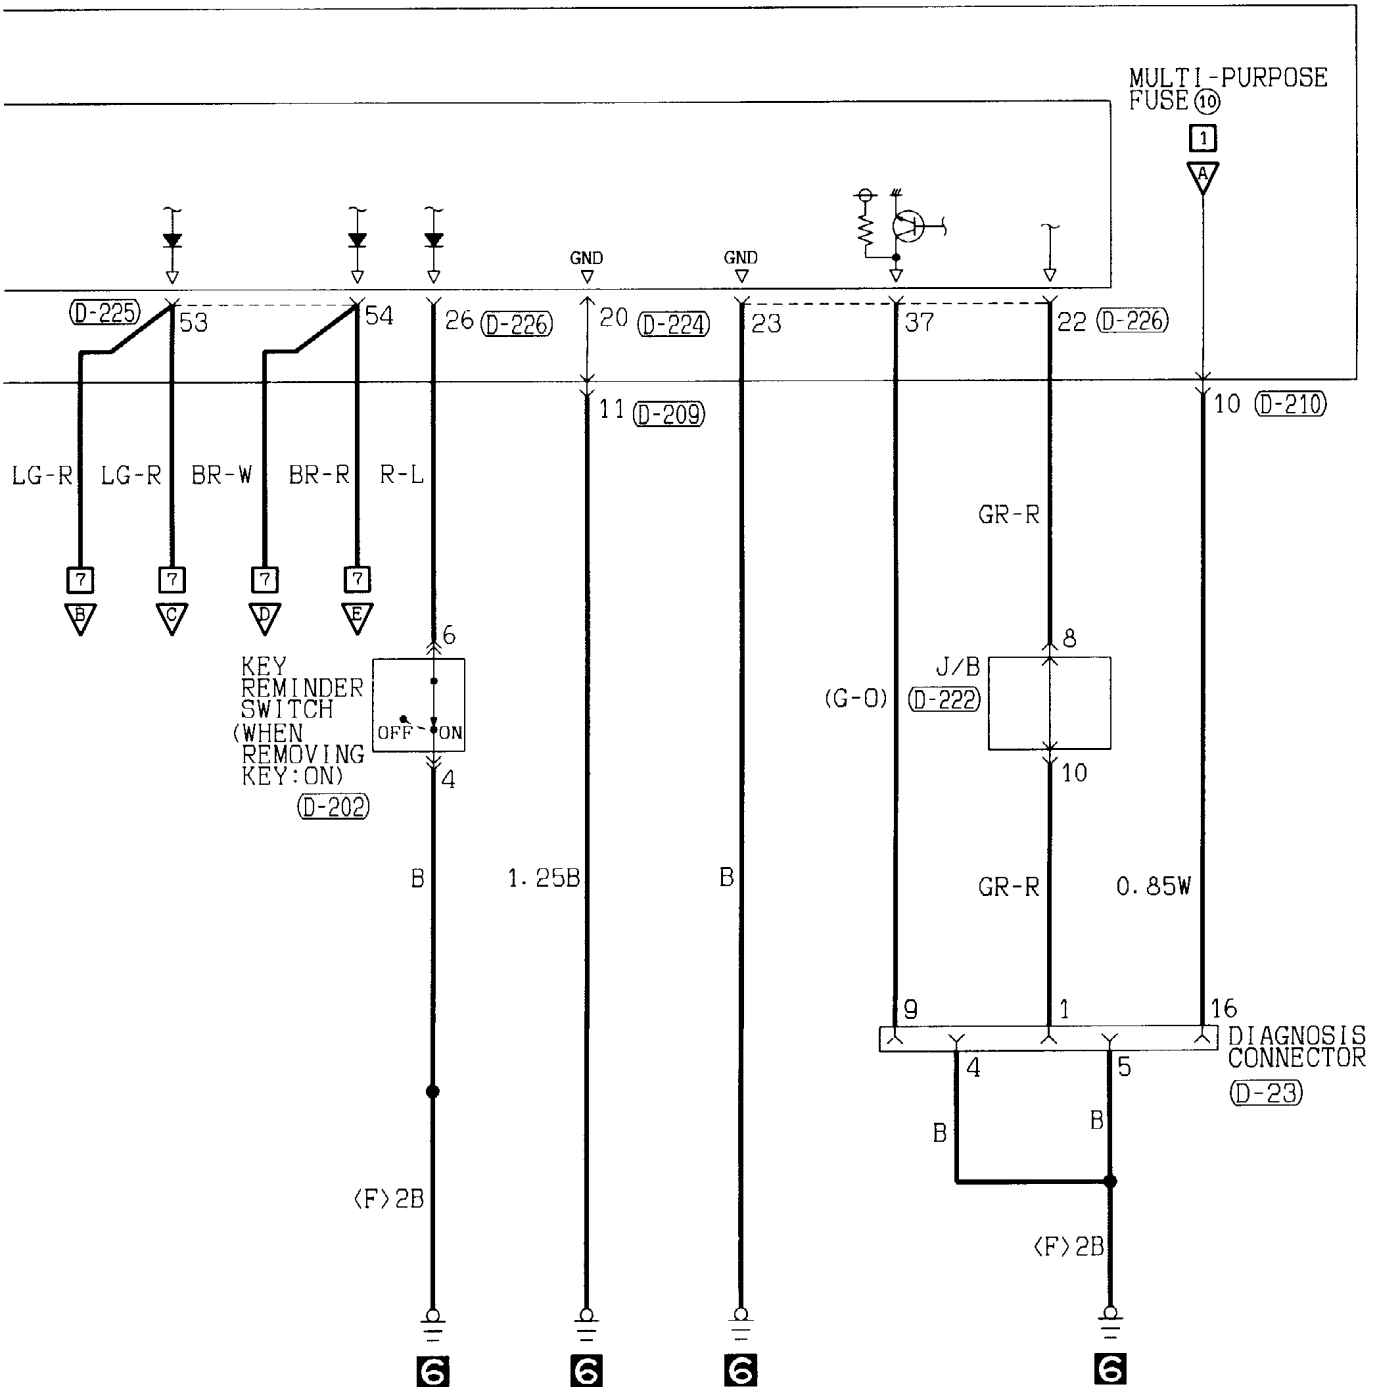

6

Wire colour code
B : Black   LG: Light green   G : Green   L : Blue   W : White   Y : Yellow   SB: Sky blue
BR: Brown   O : Orange   GR: Gray   R : Red   P : Pink   V : Violet