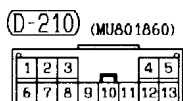

IGNITION KEY CYLINDER ILLUMINATION LAMP

90100260548

R.H. drive vehicles