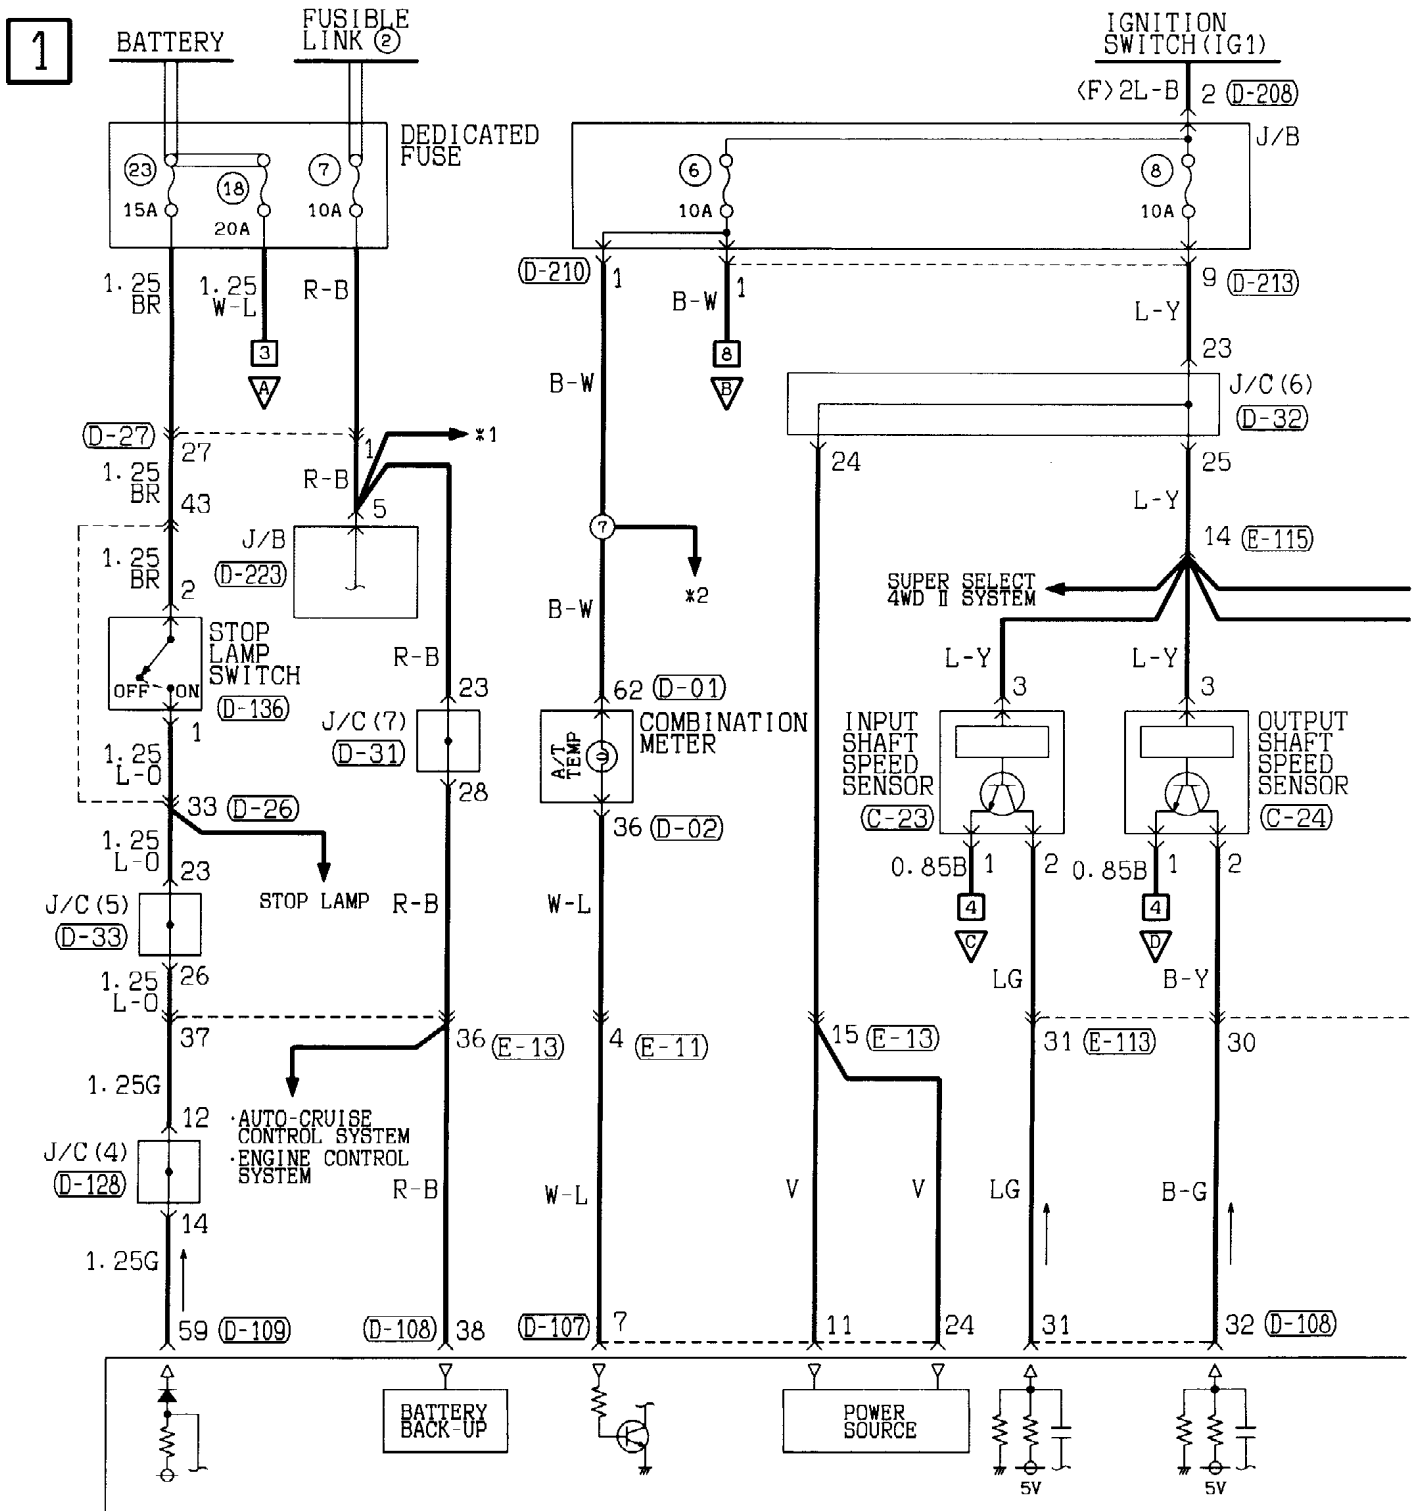

INVECS-II 5A/T

90100110232

4M4 <L.H. drive vehicles>