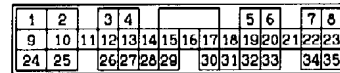

(D-120) (MU803781)