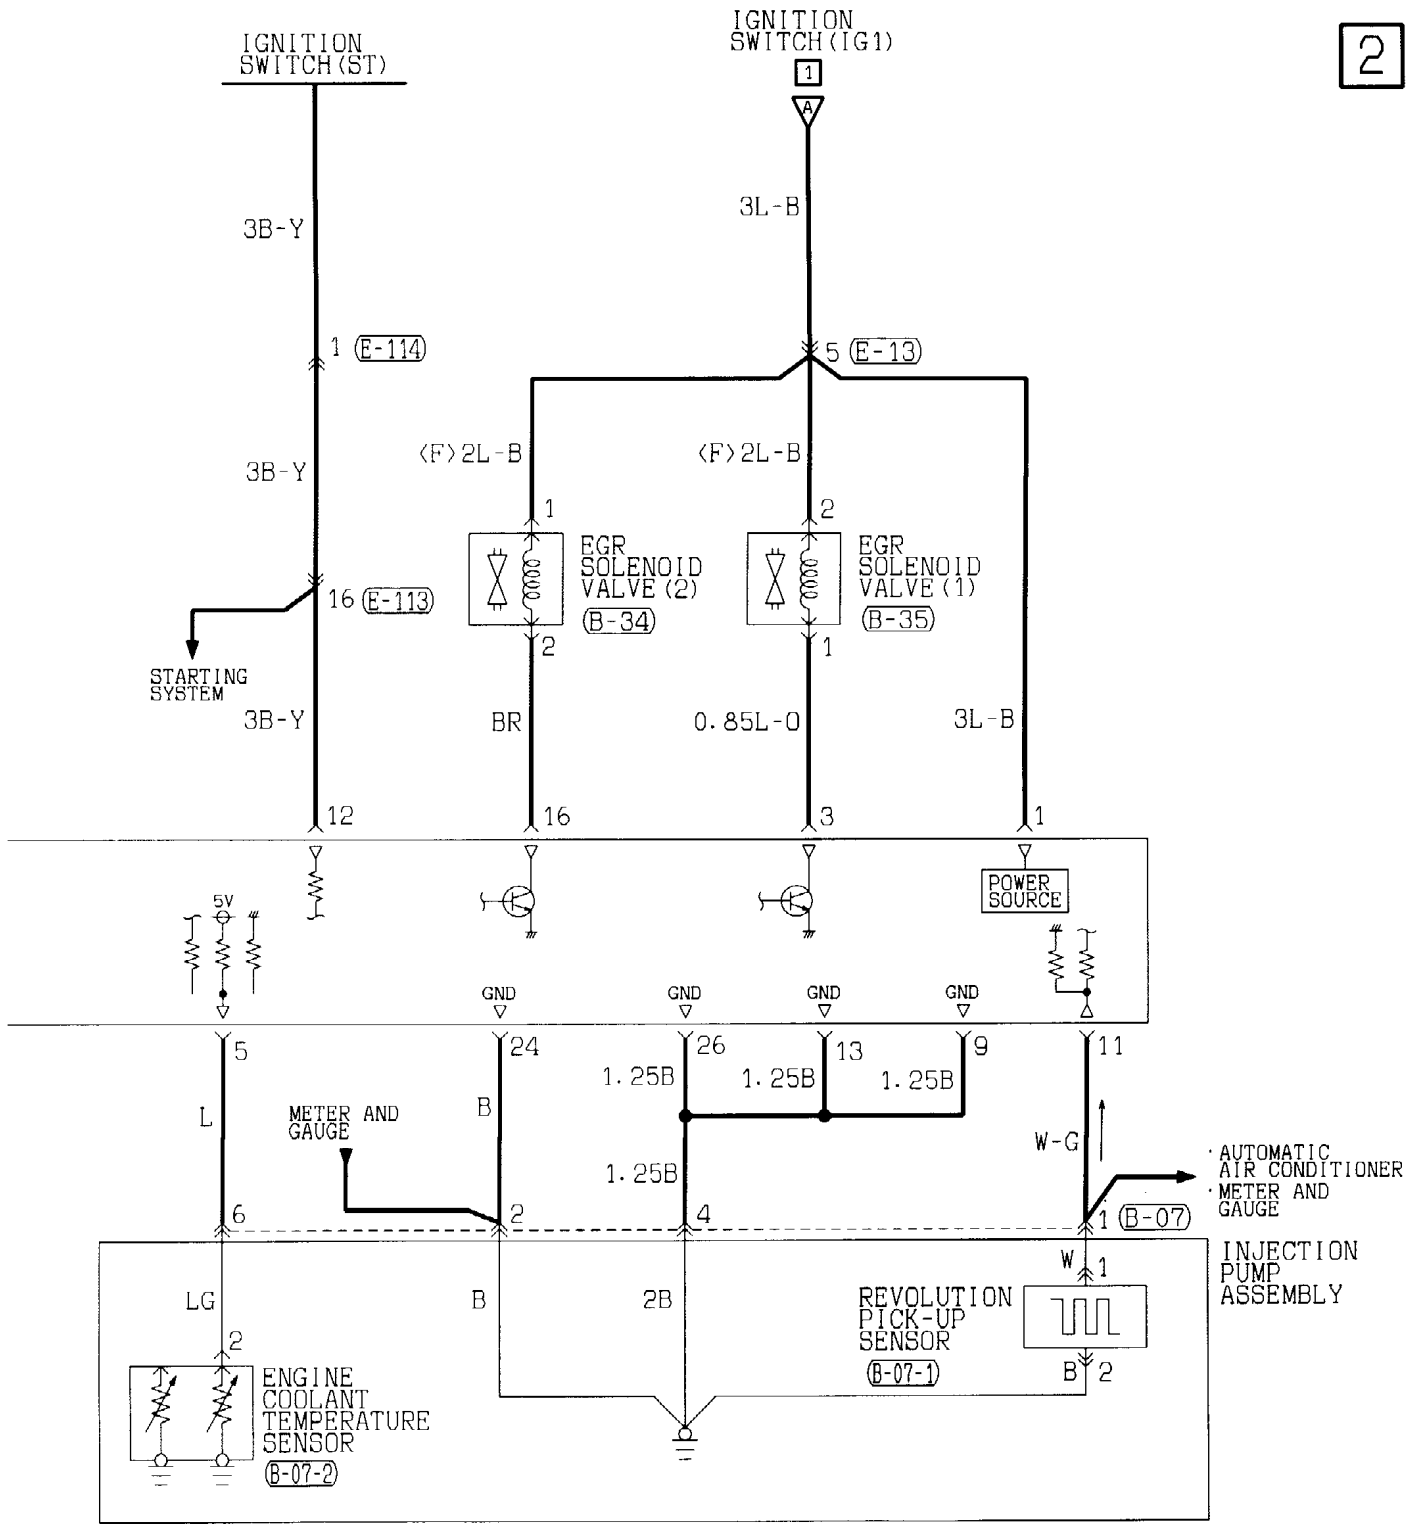

Wire colour code
 B:Black LG:Light green G:Green L:Blue
 BR:Brown O:Orange GR:Gray R:Red
 W:White SB:Sky blue P:Pink Y:Yellow
 V:Violet

NOTES

ENGINE CONTROL SYSTEM

90100082351

4D5 <L.H. drive vehicles>

2

(D-114) (MU801824)