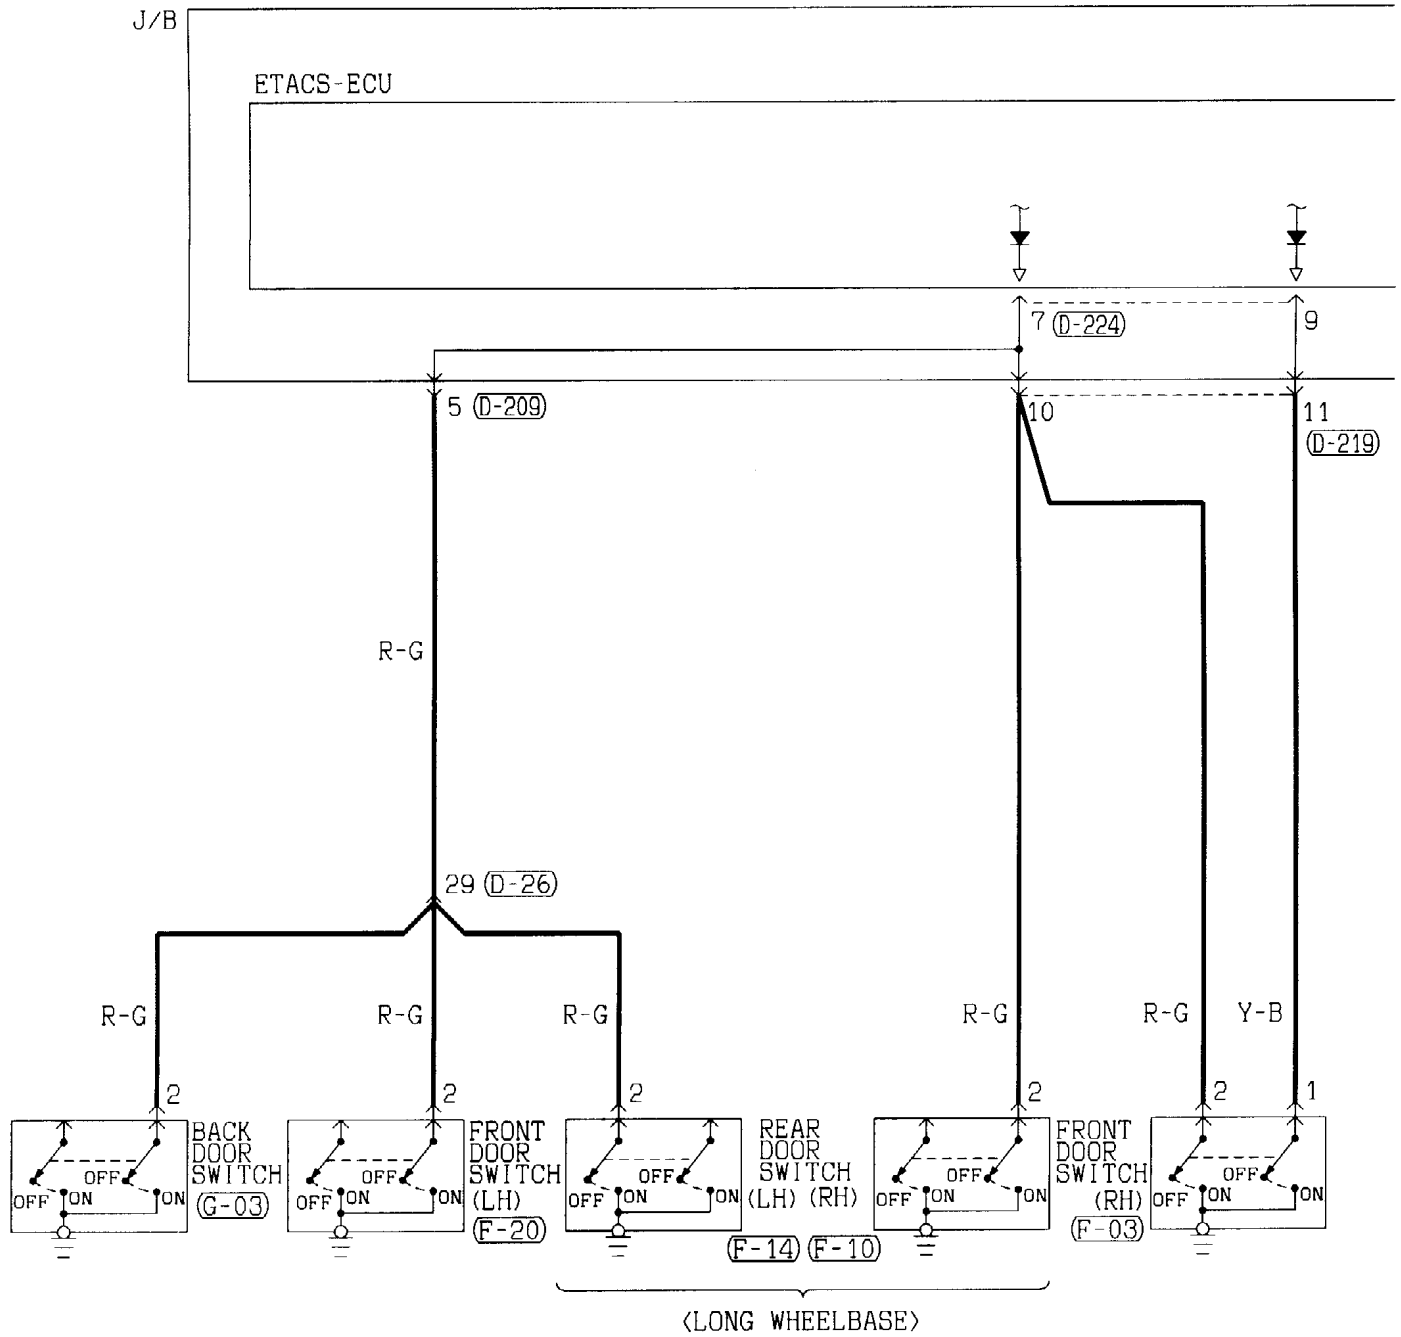

CENTRAL DOOR LOCKING SYSTEM AND FORGOTTEN KEY PREVENTION FUNCTION <R.H. drive vehicles with keyless entry system> (CONTINUED)

5