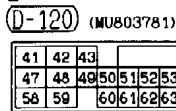

**SINGLE AUTOMATIC AIR CONDITIONER <6G7 (R.H. drive vehicles)>
(CONTINUED)**

(D-27) Refer to P. 3-762