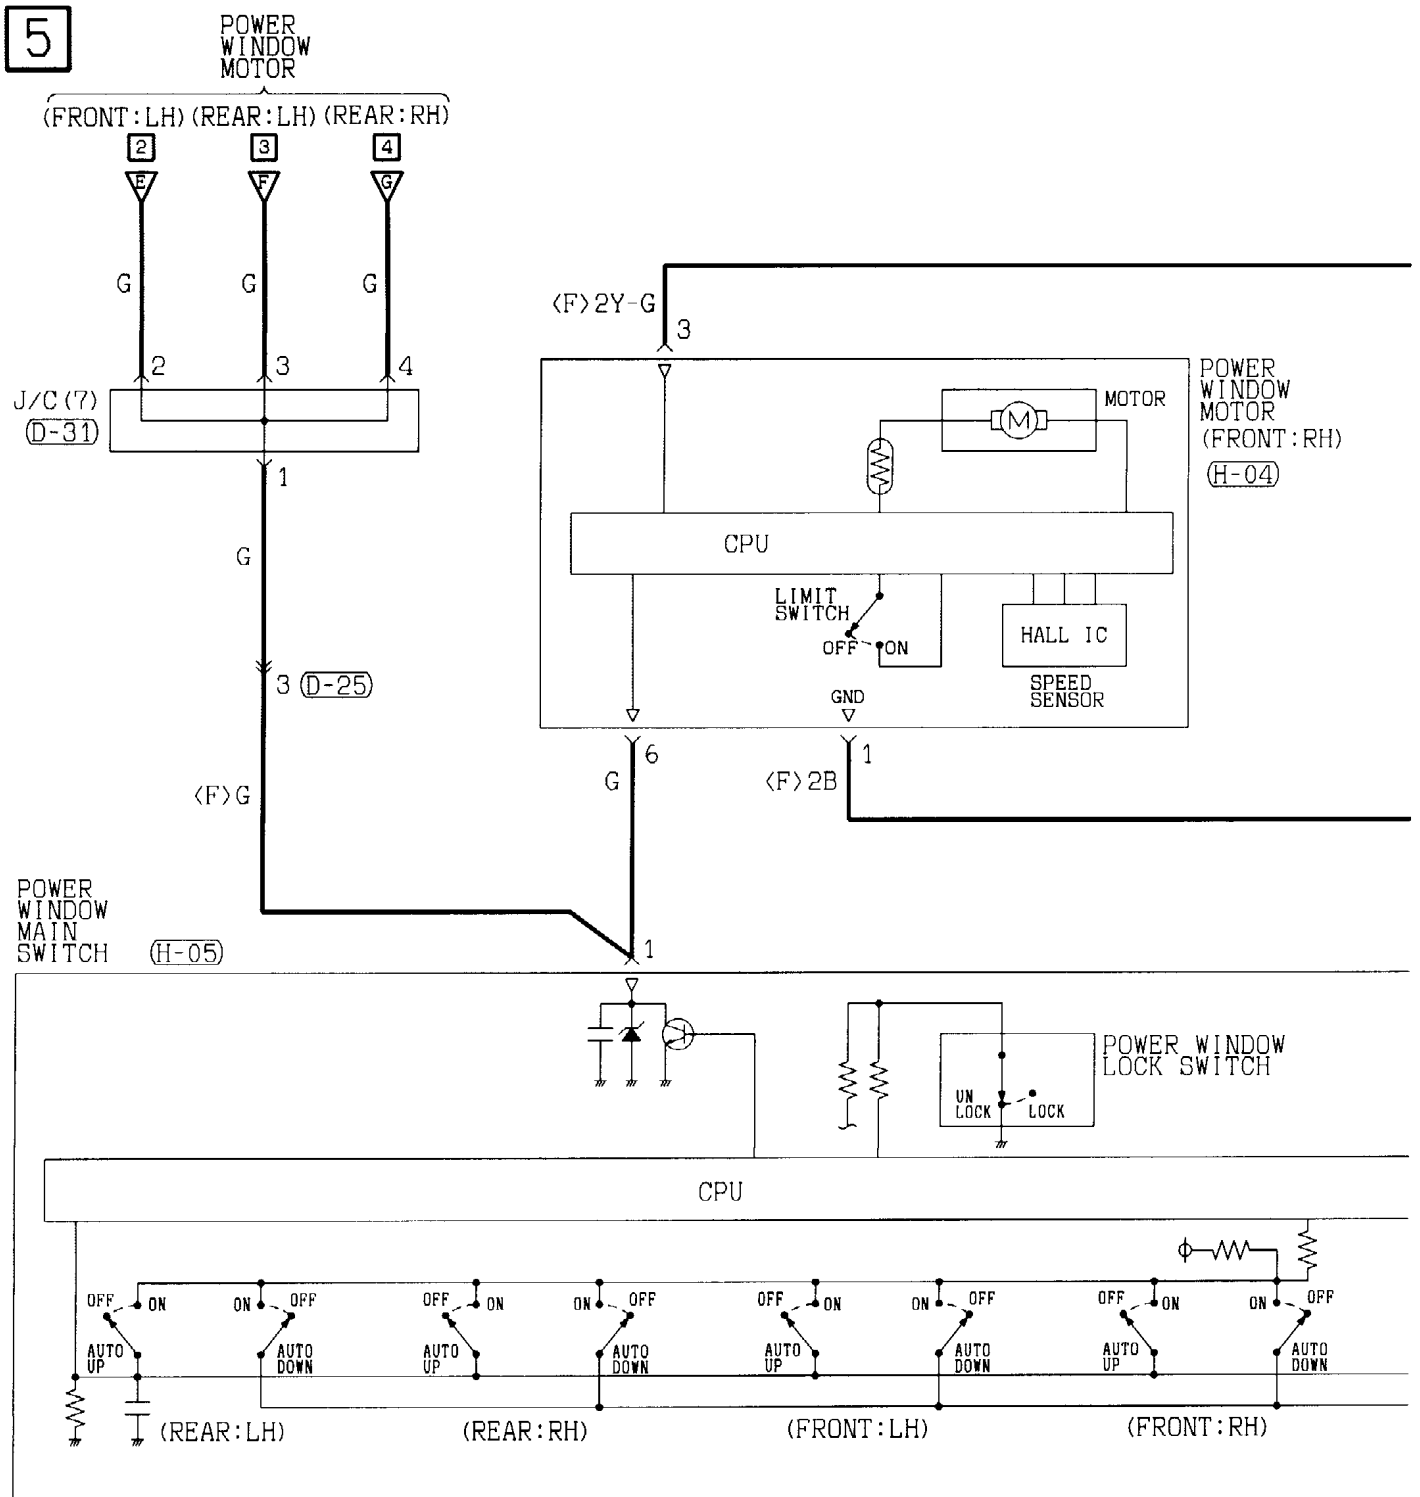

(H-19)

(H-23)

Wire colour code

B:Black LG:Light green G:Green L:Blue W:White Y:Yellow SB:Sky blue
 BR:Brown O:Orange GR:Gray R:Red P:Pink V:Violet

POWER WINDOWS <Long wheelbase models (L.H. drive vehicles)> (CONTINUED)