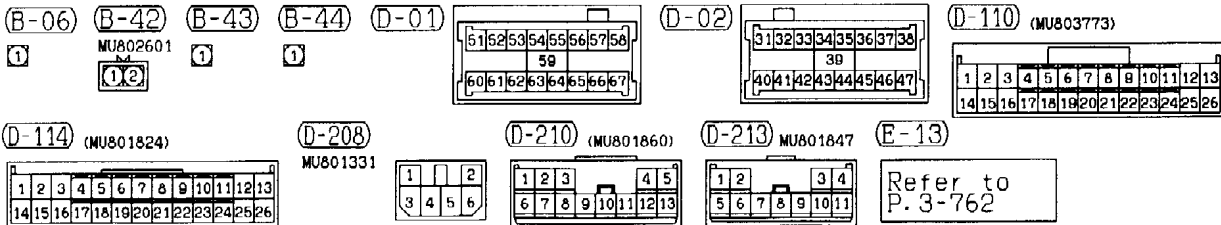

GLOW SYSTEM

90100090154

1