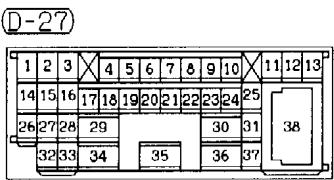

ROOM LAMP, REAR PERSONAL LAMP AND LUGGAGE COMPARTMENT LAMP

90101320443

Short wheelbase models <R.H. drive vehicles>

1