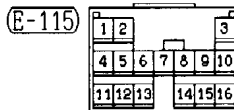

HYDRAULIC BRAKE BOOSTER (HBB), ELECTRONIC BRAKE-FORCE DISTRIBUTION (EBD) AND ANTI-SKID BRAKING SYSTEM (ABS) <Diesel (R.H. drive vehicles)> (CONTINUED)

3