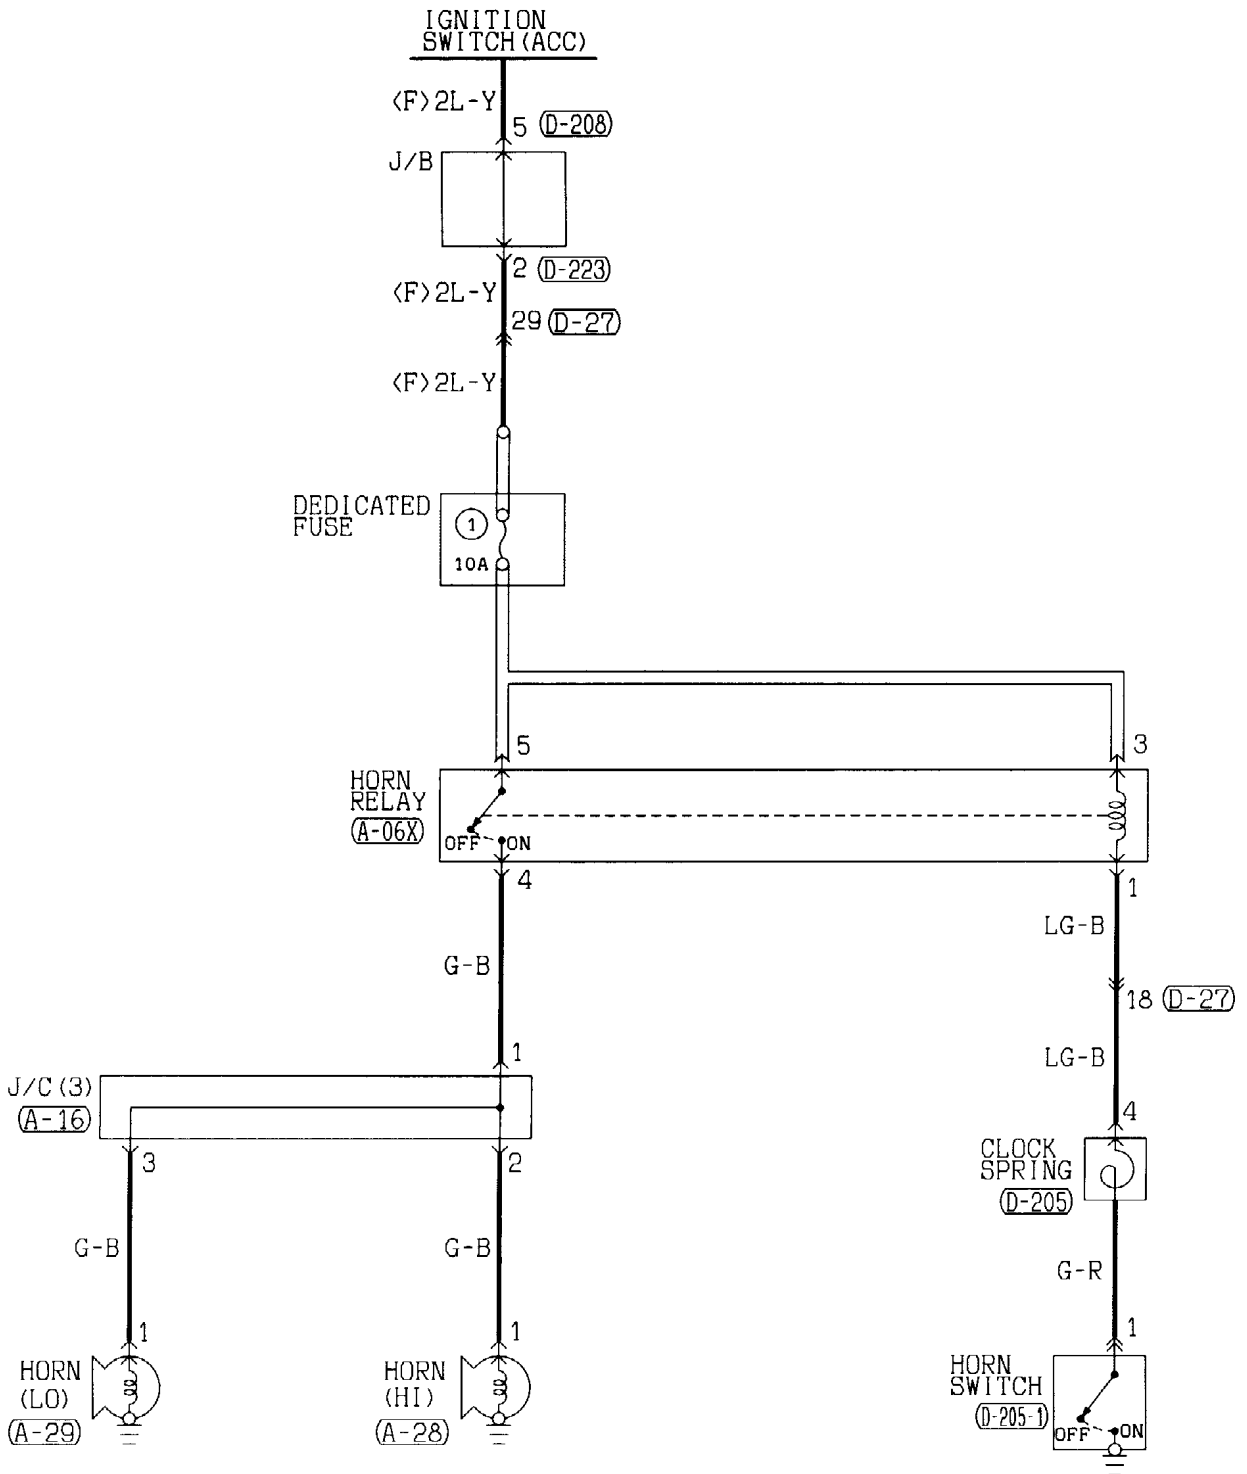

B :Black LG:Light green G :Green L :Blue W :White Y :Yellow SB:Sky blue
 BR:Brown O :Orange GR:Gray R :Red P :Pink V :Violet

HORN

1

NOTES

METER AND GAUGE

90100350924

L.H. drive vehicles

B-04 (MU802724)