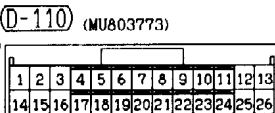

ENGINE CONTROL SYSTEM <4M4 (L.H. drive vehicles)> (CONTINUED)

5