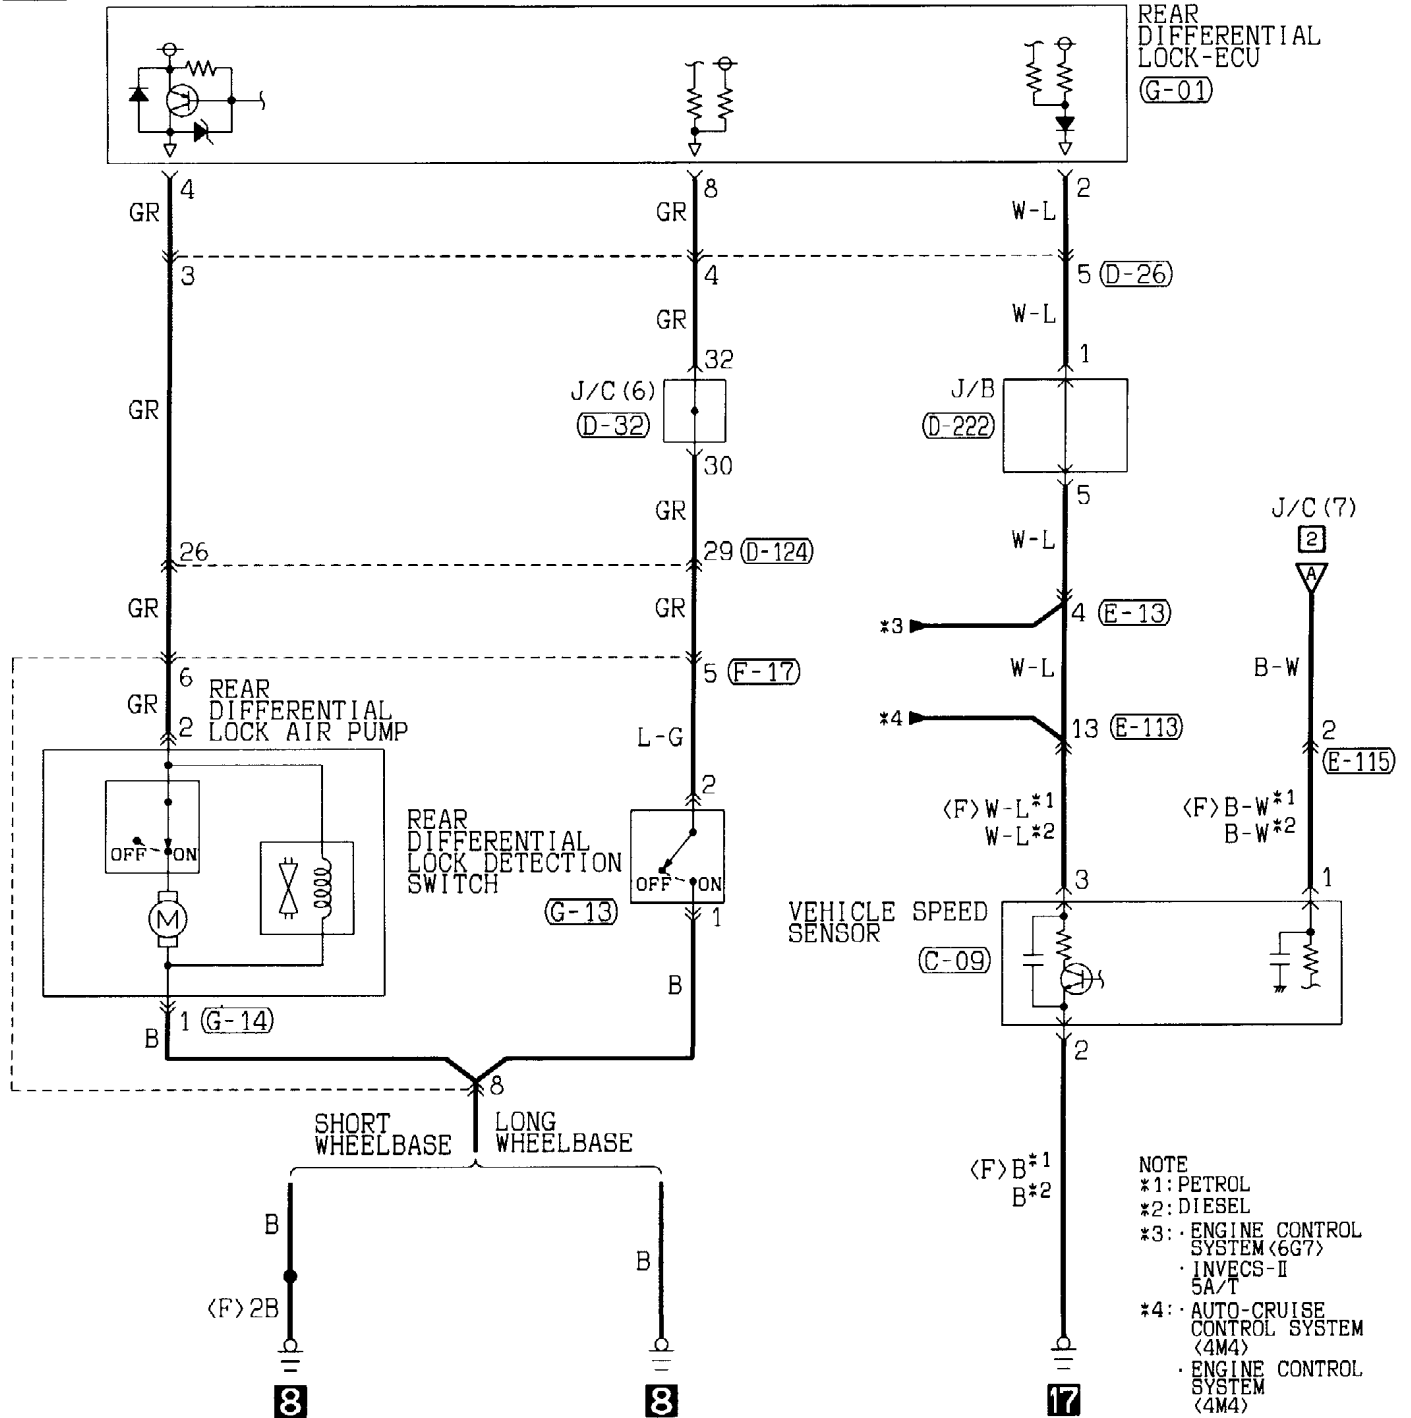

REAR DIFFERENTIAL LOCK SYSTEM <R.H. drive vehicles> (CONTINUED)

3

NOTE
*1: PETROL
*2: DIESEL
*3: ENGINE CONTROL SYSTEM (6G7)
· INVECS-II
5A/T
*4: AUTO-CRUISE CONTROL SYSTEM (4M4)
· ENGINE CONTROL SYSTEM (4M4)