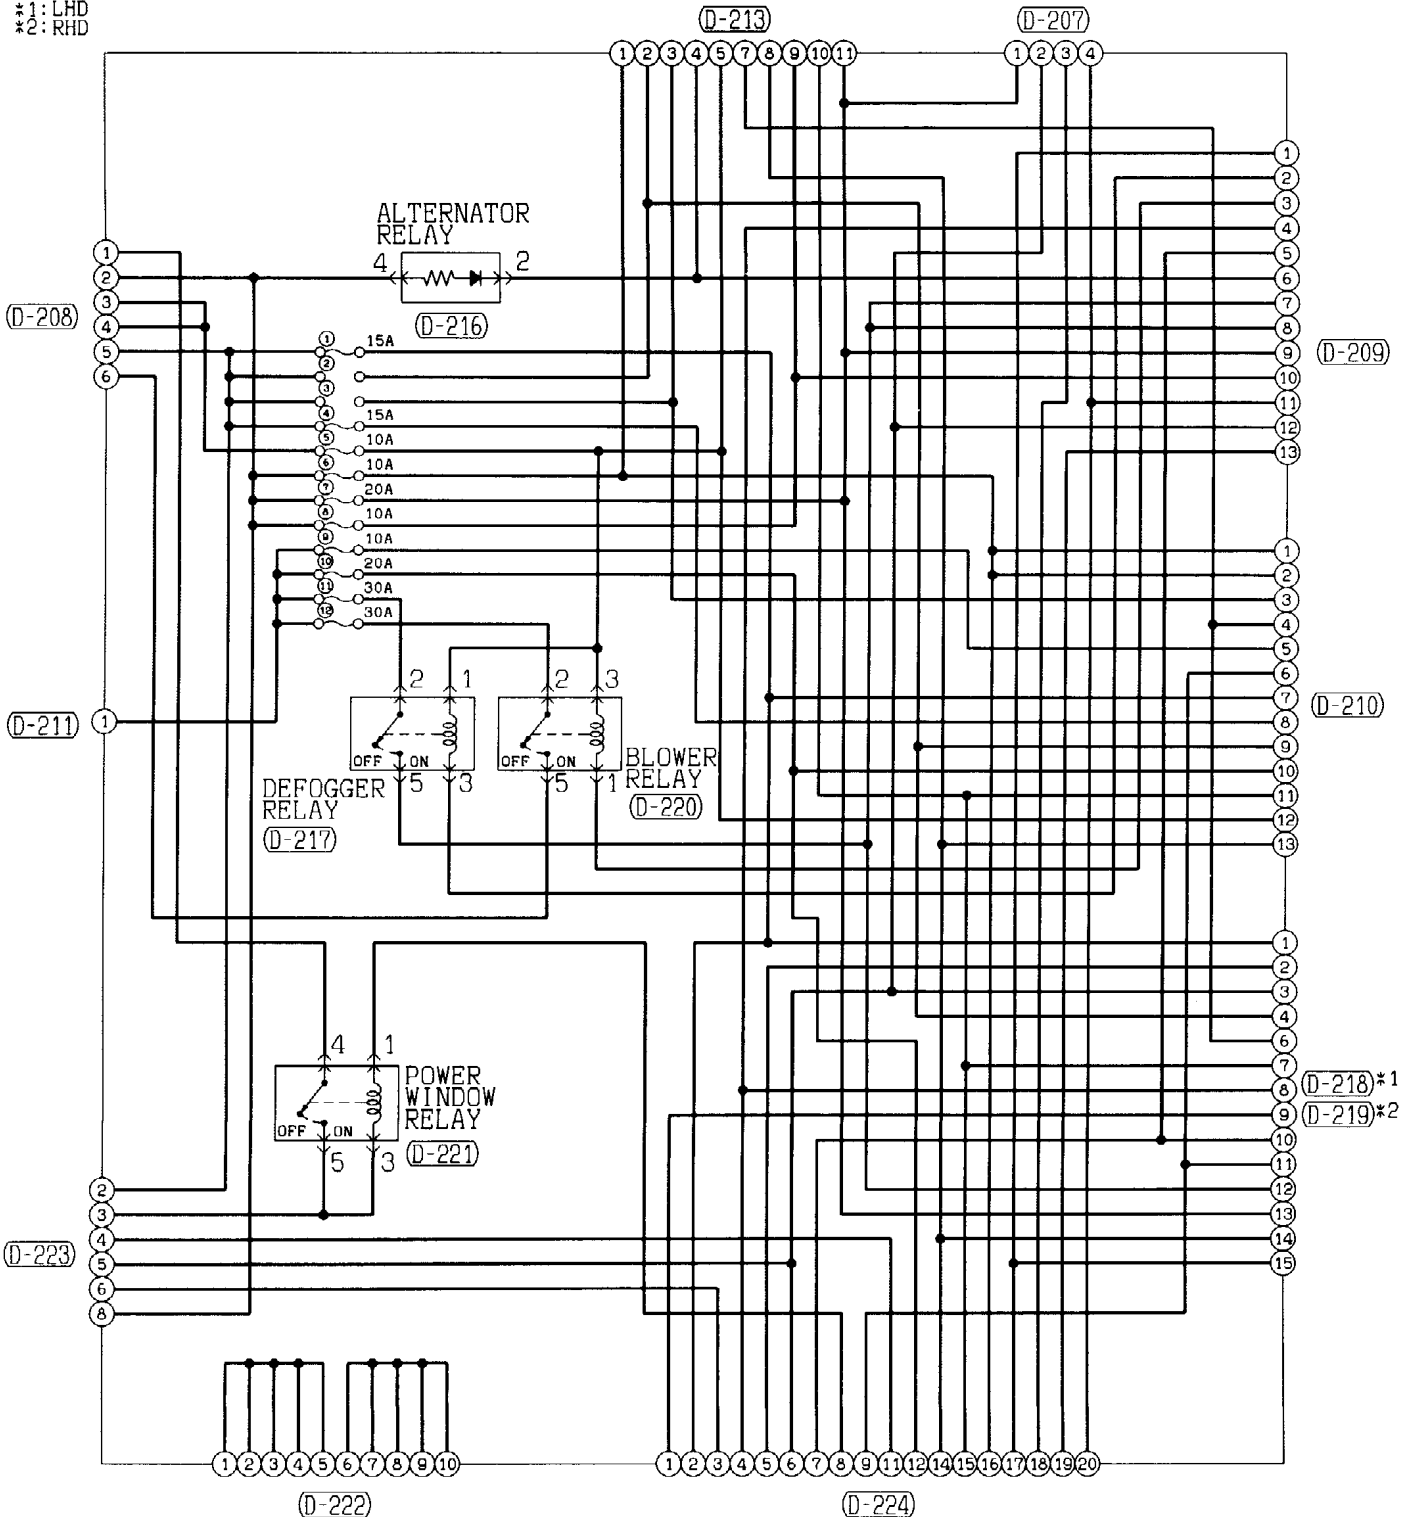

JUNCTION BLOCK (J/B)

90100020559

NOTE
*1: LHD
*2: RHD