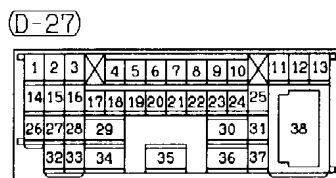

ROOM LAMP, REAR PERSONAL LAMP AND LUGGAGE COMPARTMENT LAMP

90101320467

Long wheelbase models <R.H. drive vehicles>

1