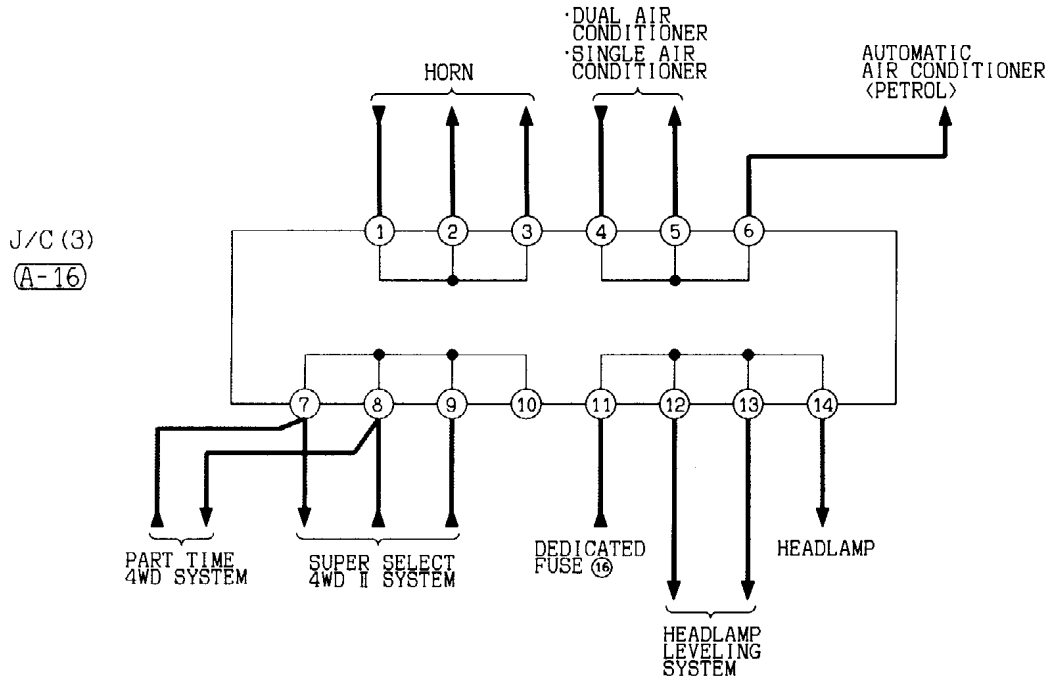

AV0285AE

AV0286AE

NOTE
 *1: LHD
 *2: RHD

JOINT CONNECTOR (J/C)

90101420358

L.H. drive vehicles

NOTE
 IN ACTUAL VEHICLES, ANY OF THE TERMINALS CONNECTED IN J/C ARE USED.
 THE TERMINALS DESCRIBED IN THE CIRCUIT DIAGRAM MAY NOT BE
 IDENTICAL TO THOSE OF THE VEHICLES.