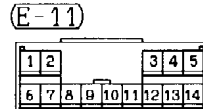

INVECS-II 5A/T

90100110225

6G7-GDI <R.H. drive vehicles>