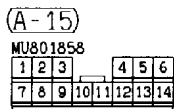

AV0285AE

AV0286AE

NOTE
 *1: LHD
 *2: RHD

JOINT CONNECTOR (J/C)

90101420358

L.H. drive vehicles

NOTE
 IN ACTUAL VEHICLES, ANY OF THE TERMINALS CONNECTED IN J/C ARE USED.
 THE TERMINALS DESCRIBED IN THE CIRCUIT DIAGRAM MAY NOT BE
 IDENTICAL TO THOSE OF THE VEHICLES.