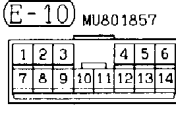

AUTO-CRUISE CONTROL SYSTEM <6G7-A/T (R.H. drive vehicles)> (CONTINUED)

3

(E-13) Refer to P. 3-762