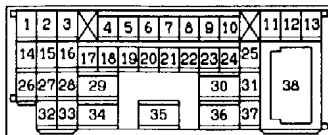

POWER WINDOWS

90100460924

Short wheelbase models <R.H. drive vehicles>