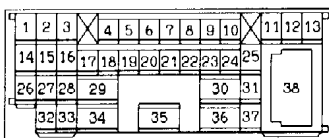

DUAL AUTOMATIC AIR CONDITIONER <6G7 (R.H. drive vehicles)> (CONTINUED)