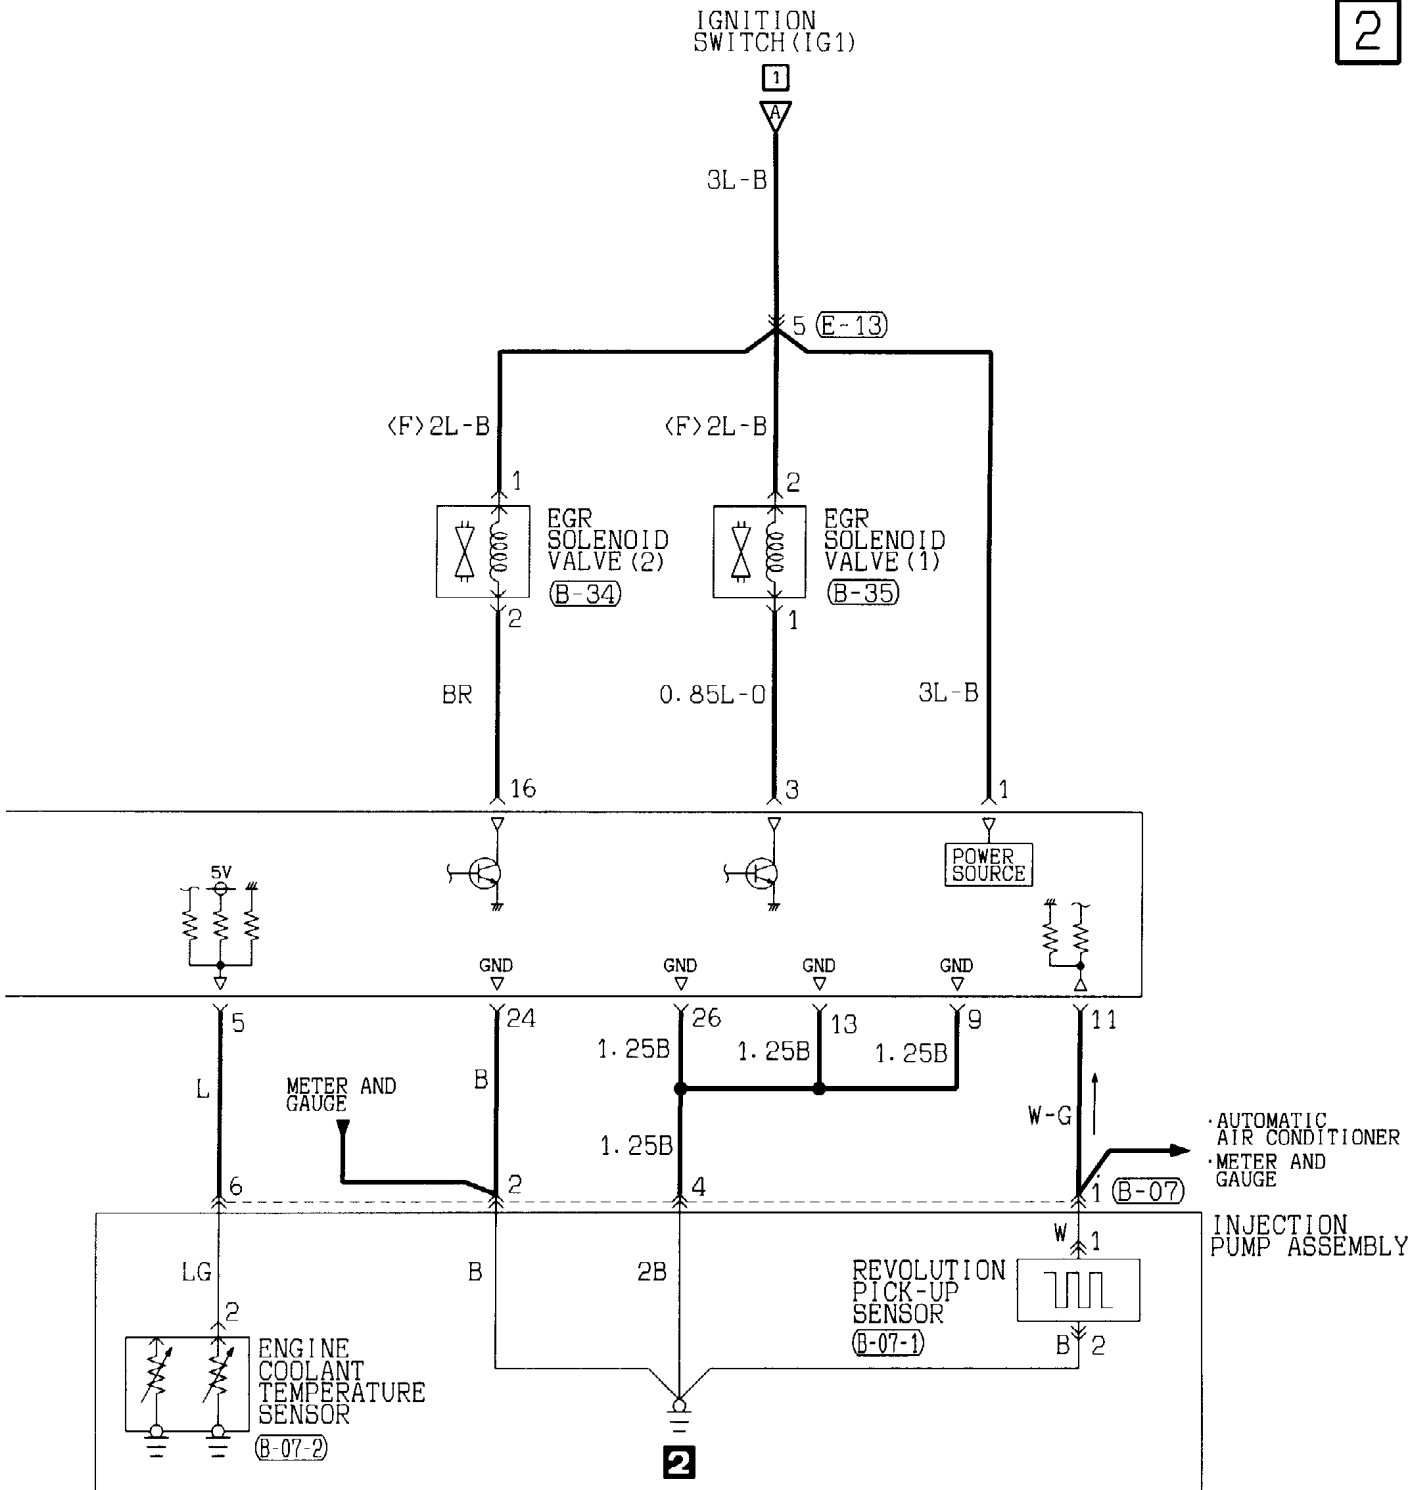

2

Wire colour code
 B : Black LG:Light green G :Green L :Blue W :White Y :Yellow SB:Sky blue
 BR:Brown O :Orange GR:Gray R :Red P :Pink V :Violet

INVECS-II 5A/T

90100110218

6G7-GDI <L.H. drive vehicles>

NOTE