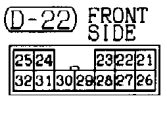

ENGINE CONTROL SYSTEM <6G7-GDI-M/T (R.H. drive vehicles)> (CONTINUED)

13

(D-26) Refer to P. 3-762

(D-27) Refer to P. 3-762