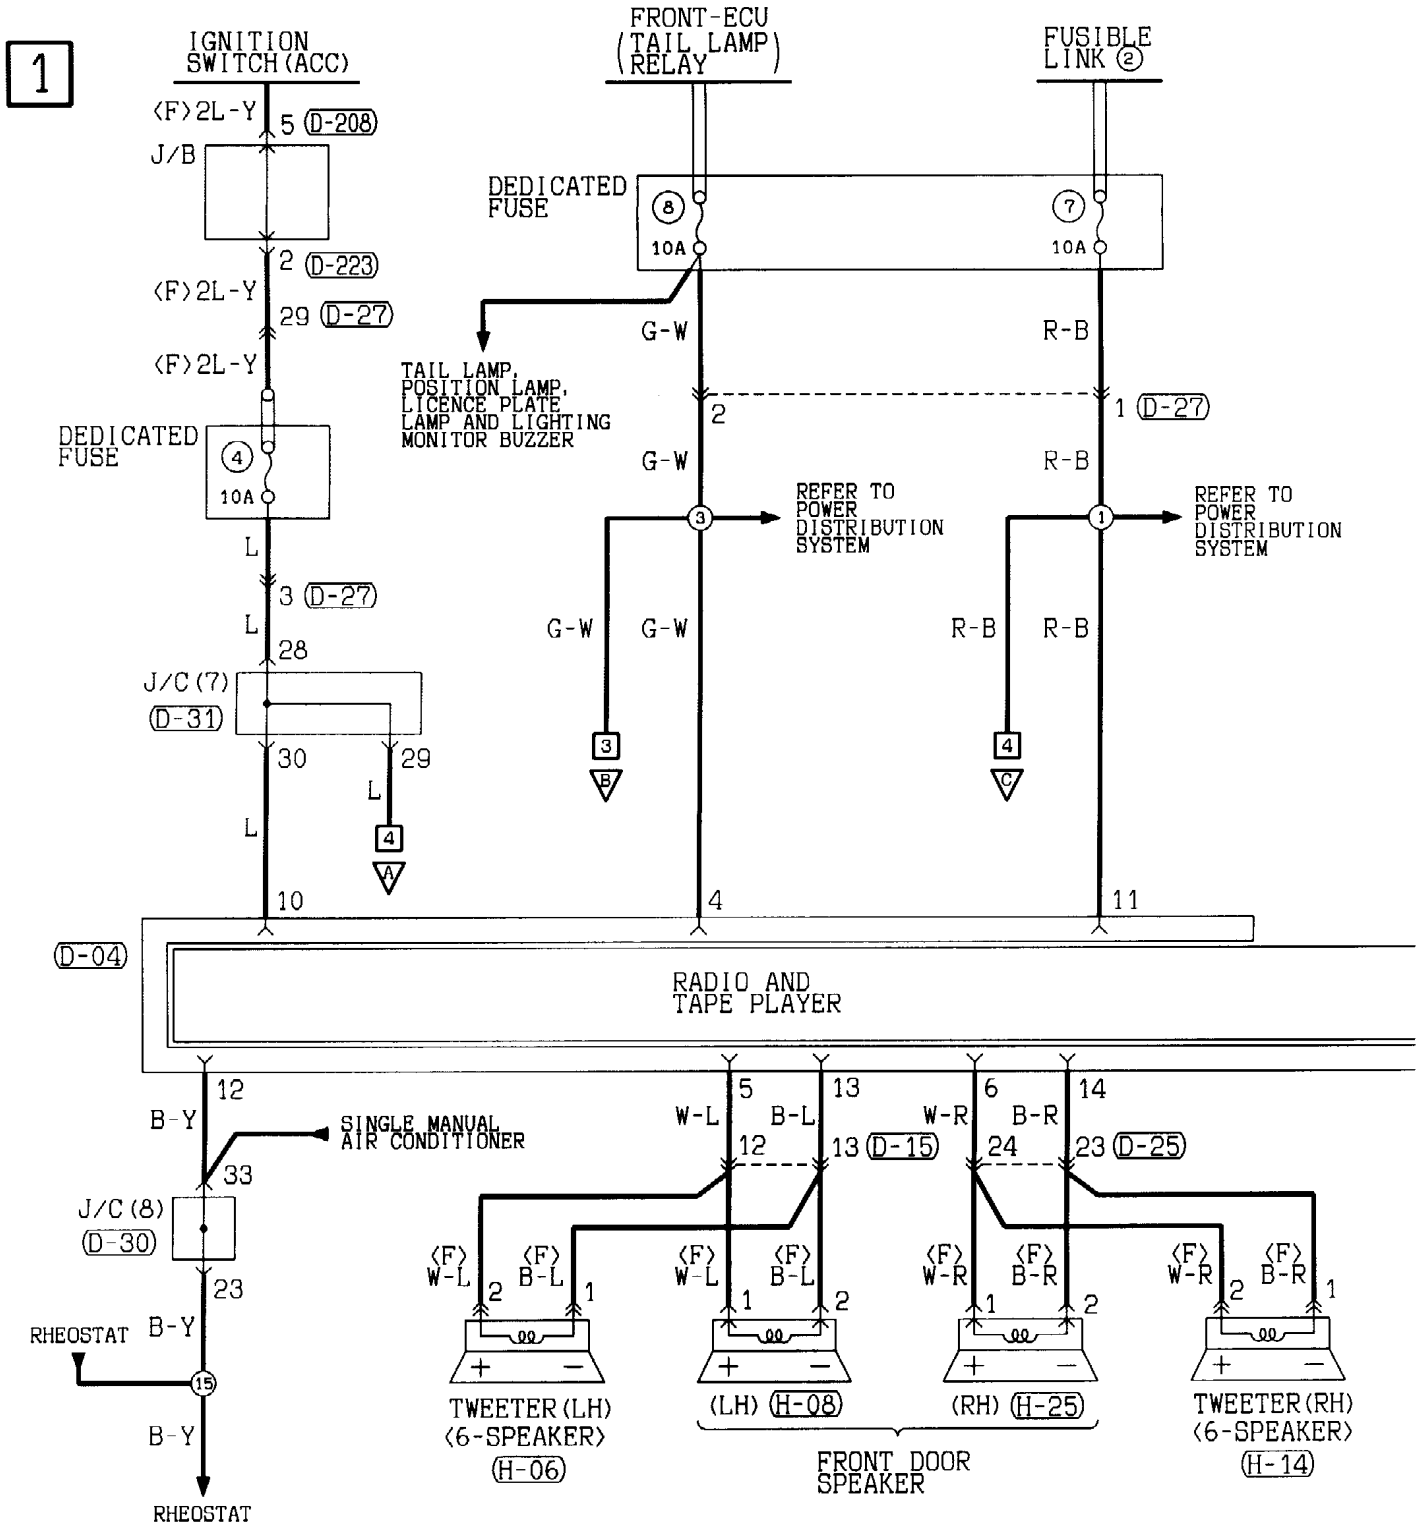

RADIO AND TAPE PLAYER

90100721405

R.H. drive vehicles

D-04

1	2	3	4	5	6
7	8	9	10	11	12
13	14	15	16	17	18
19	20	21	22	23	24
25	26	27	28	29	30
31	32	33	34		

D-15

Refer to P. 3-762

D-25

Refer to P. 3-762

D-26

Refer to P. 3-762

D-27

Refer to P. 3-762

D-30

1	2	3	4	5	6	7	8	9	10	11
12	13	14	15	16	17	18	19	20	21	22
23	24	25	26	27	28	29	30	31	32	33

H-08

1	2

H-11

1	2

H-14

1	2

H-22

1	2

H-25

1	2