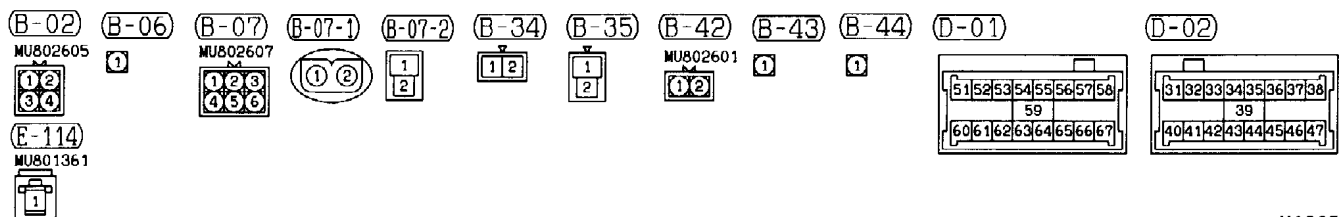

2

Wire colour code
 B : Black LG:Light green G :Green L :Blue W :White Y :Yellow SB:Sky blue
 BR:Brown O :Orange GR:Gray R :Red P :Pink V :Violet

INVECS-II 5A/T

90100110218

6G7-GDI <L.H. drive vehicles>

NOTE