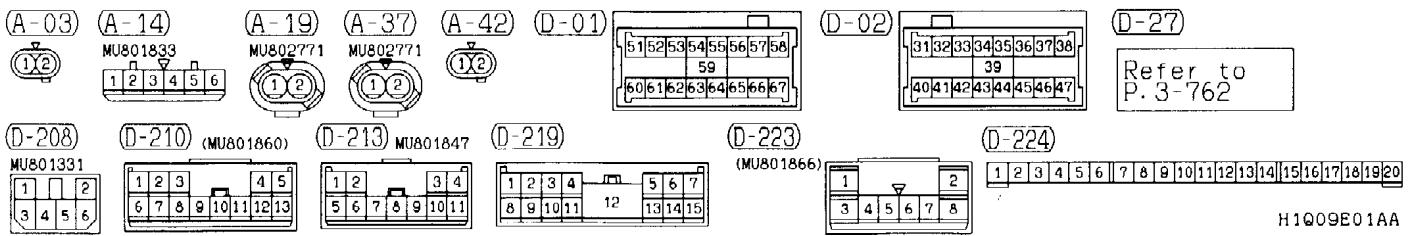

TURN-SIGNAL LAMP AND HAZARD WARNING LAMP

90100290790

R.H. drive vehicles

1

NOTE
* : AUTO-CRUISE CONTROL SYSTEM
* : ENGINE CONTROL SYSTEM
* : INVECS-II 5A/T
* : METER AND GAUGE
* : REAR DIFFERENTIAL LOCK SYSTEM
* : SUPER SELECT 4WD II SYSTEM