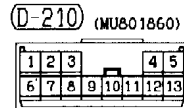

INVECS-II 5A/T

90100110218

6G7-GDI <L.H. drive vehicles>