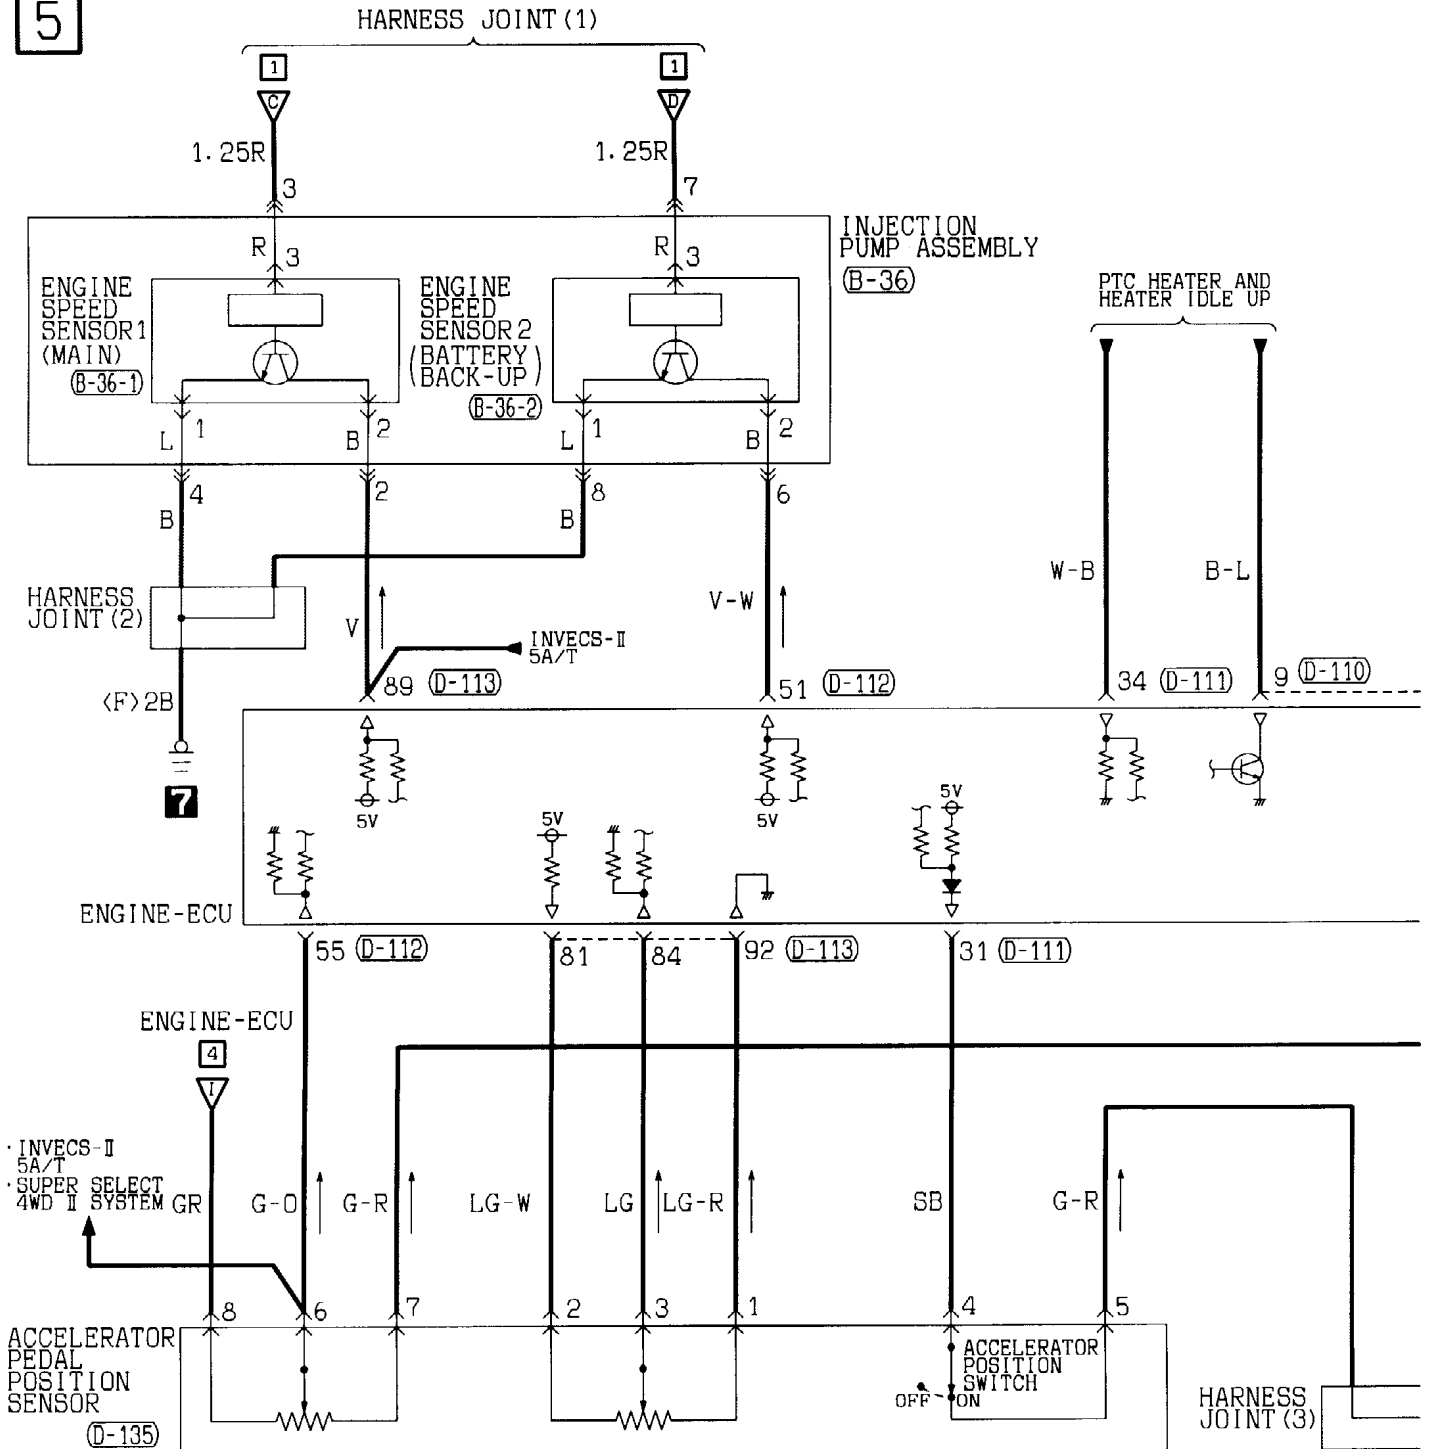

ENGINE CONTROL SYSTEM <4M4 (L.H. drive vehicles)> (CONTINUED)

5