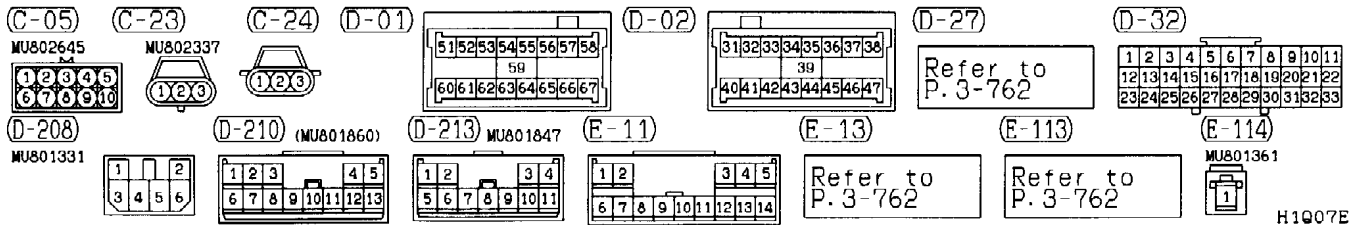

INVECS-II 5A/T

90100110249

4M4 <R.H. drive vehicles>