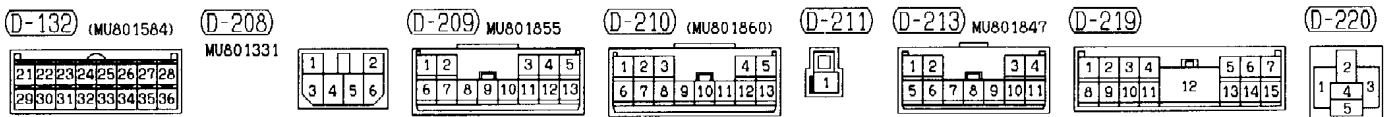

1	2	3	4	5	6	7	8	9	10	11
12	13	14	15	16	17	18	19	20	21	22
23	24	25	26	27	28	29	30	31	32	33

1	2	3	4
---	---	---	---

1	2	3	4	5	6	7	8	9	10
11	12	13	14	15	16	17	18	19	20

2

Wire colour code
 B :Black LG:Light green G :Green L :Blue W :White Y :Yellow SB:Sky blue
 BR:Brown O :Orange GR:Gray R :Red P :Pink V :Violet