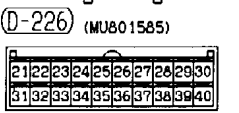

CENTER DISPLAY <R.H. drive vehicles> (CONTINUED)

7