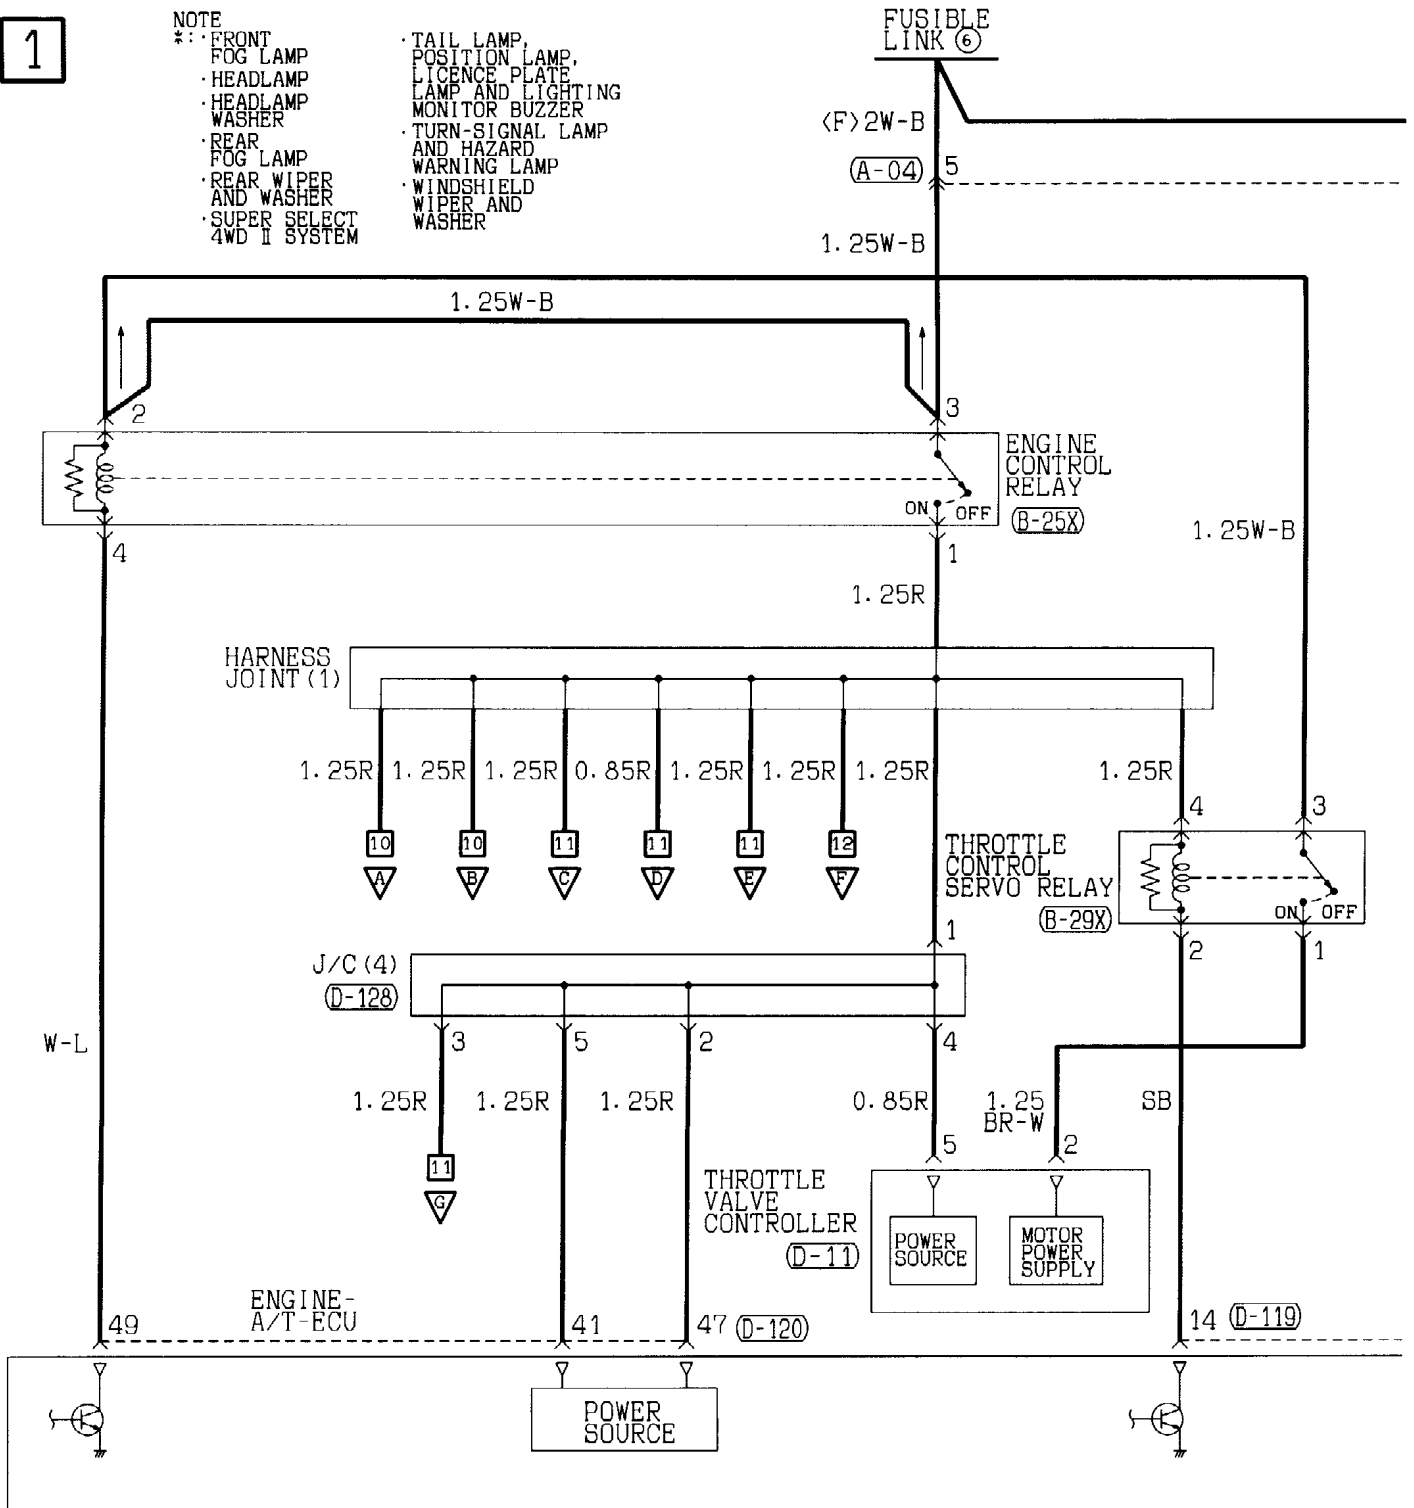

ENGINE CONTROL SYSTEM

90100082290

6G7-GDI-A/T <L.H. drive vehicles>

1

1. NOTE
2. *: FRONT FOG LAMP
   - HEADLAMP WASHER
   - REAR FOG LAMP
   - REAR WIPER AND WASHER
   - SUPER SELECT 4WD II SYSTEM
   - TAIL LAMP, POSITION LAMP, LICENCE PLATE LAMP AND LIGHTING MONITOR BUZZER
   - TURN-SIGNAL LAMP AND HAZARD WARNING LAMP
   - WINDSHIELD WIPER AND WASHER