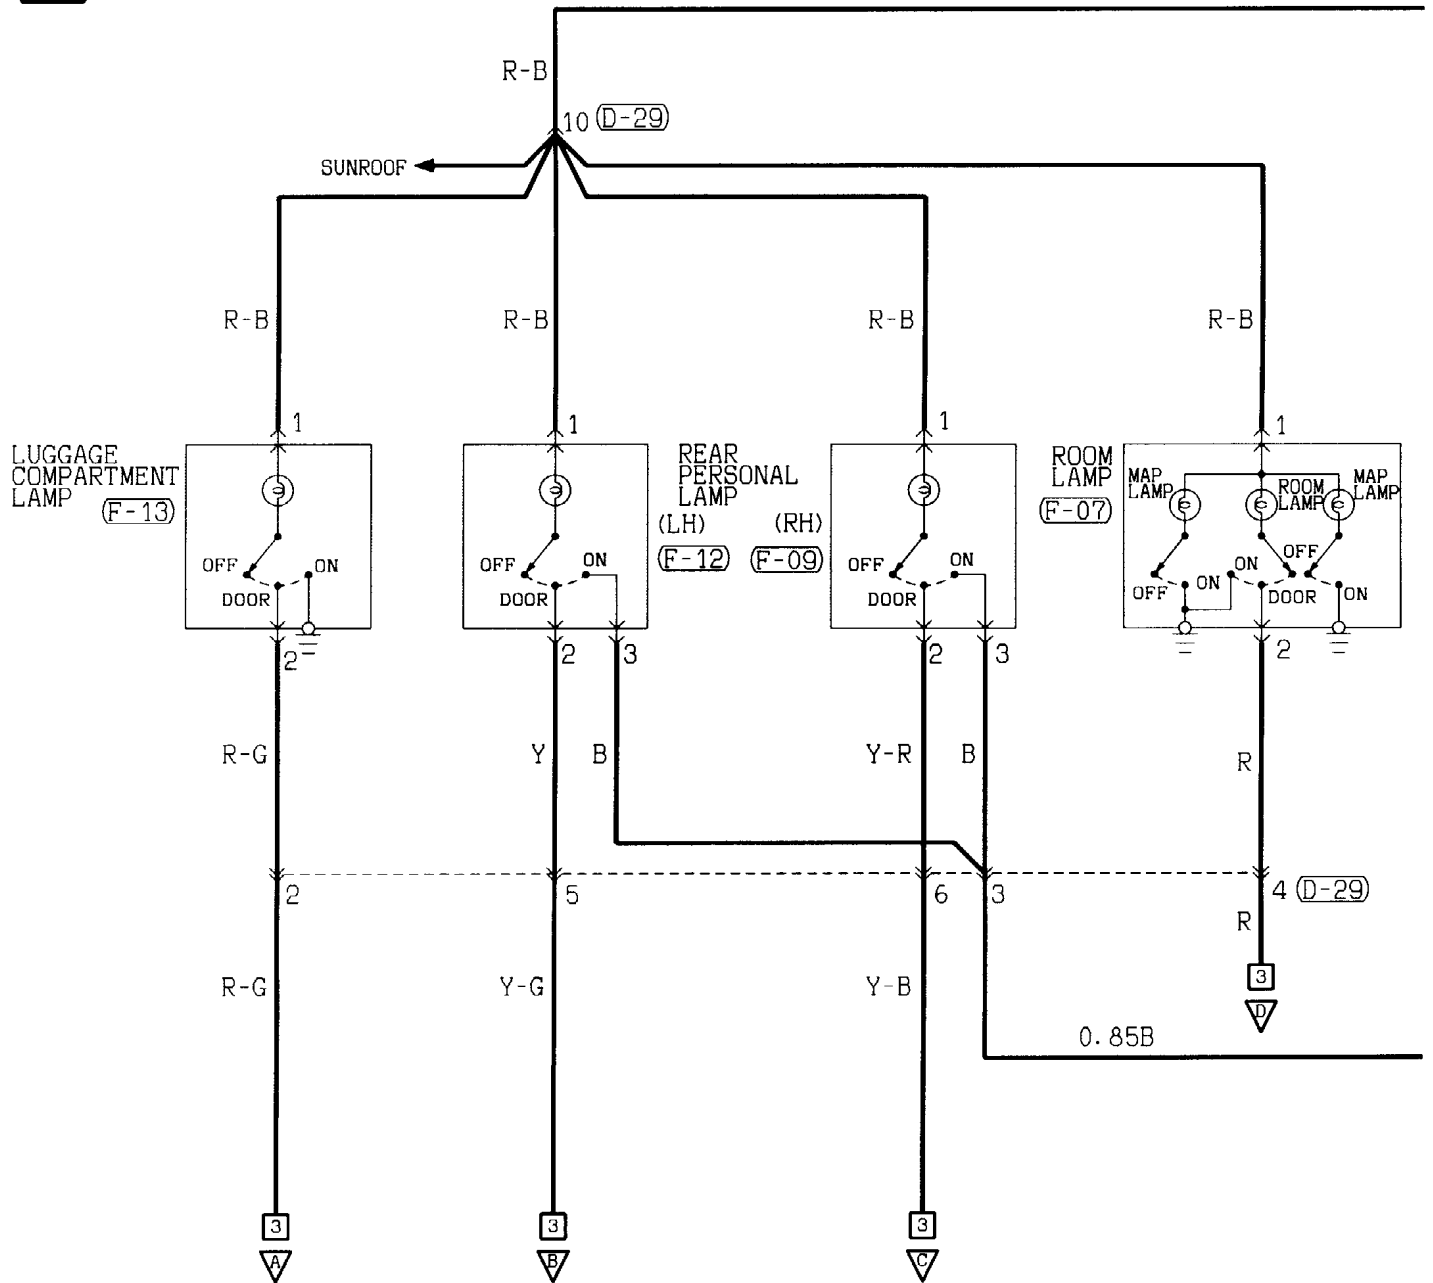

ROOM LAMP, REAR PERSONAL LAMP AND LUGGAGE COMPARTMENT LAMP

90101320443

Short wheelbase models <R.H. drive vehicles>

1