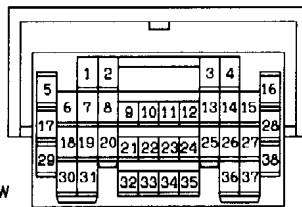

(D-30)

1	2	3	4	5	6	7	8	9	10	11
12	13	14	15	16	17	18	19	20	21	22
23	24	25	26	27	28	29	30	31	32	33

(D-116) (MU803784)

1	2	3	4	5	6	7	8							
9	10	11	12	13	14	15	16	17	18	19	20	21	22	23
24	25	26	27	28	29	30	31	32	33	34	35			

(D-226) (MU801585)

21	22	23	24	25	26	27	28	29	30
31	32	33	34	35	36	37	38	39	40

(E-13)