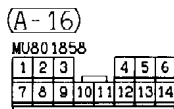

AV0285AE

AV0286AE

NOTE
 *1: LHD
 *2: RHD

JOINT CONNECTOR (J/C)

90101420358

L.H. drive vehicles

NOTE
 IN ACTUAL VEHICLES, ANY OF THE TERMINALS CONNECTED IN J/C ARE USED.
 THE TERMINALS DESCRIBED IN THE CIRCUIT DIAGRAM MAY NOT BE
 IDENTICAL TO THOSE OF THE VEHICLES.