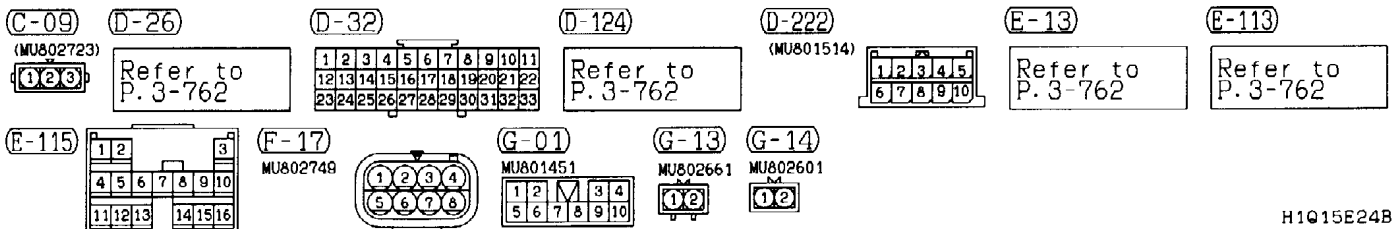

REAR DIFFERENTIAL LOCK SYSTEM <R.H. drive vehicles> (CONTINUED)

3

NOTE
*1: PETROL
*2: DIESEL
*3: ENGINE CONTROL SYSTEM (6G7)
· INVECS-II
5A/T
*4: AUTO-CRUISE CONTROL SYSTEM (4M4)
· ENGINE CONTROL SYSTEM (4M4)