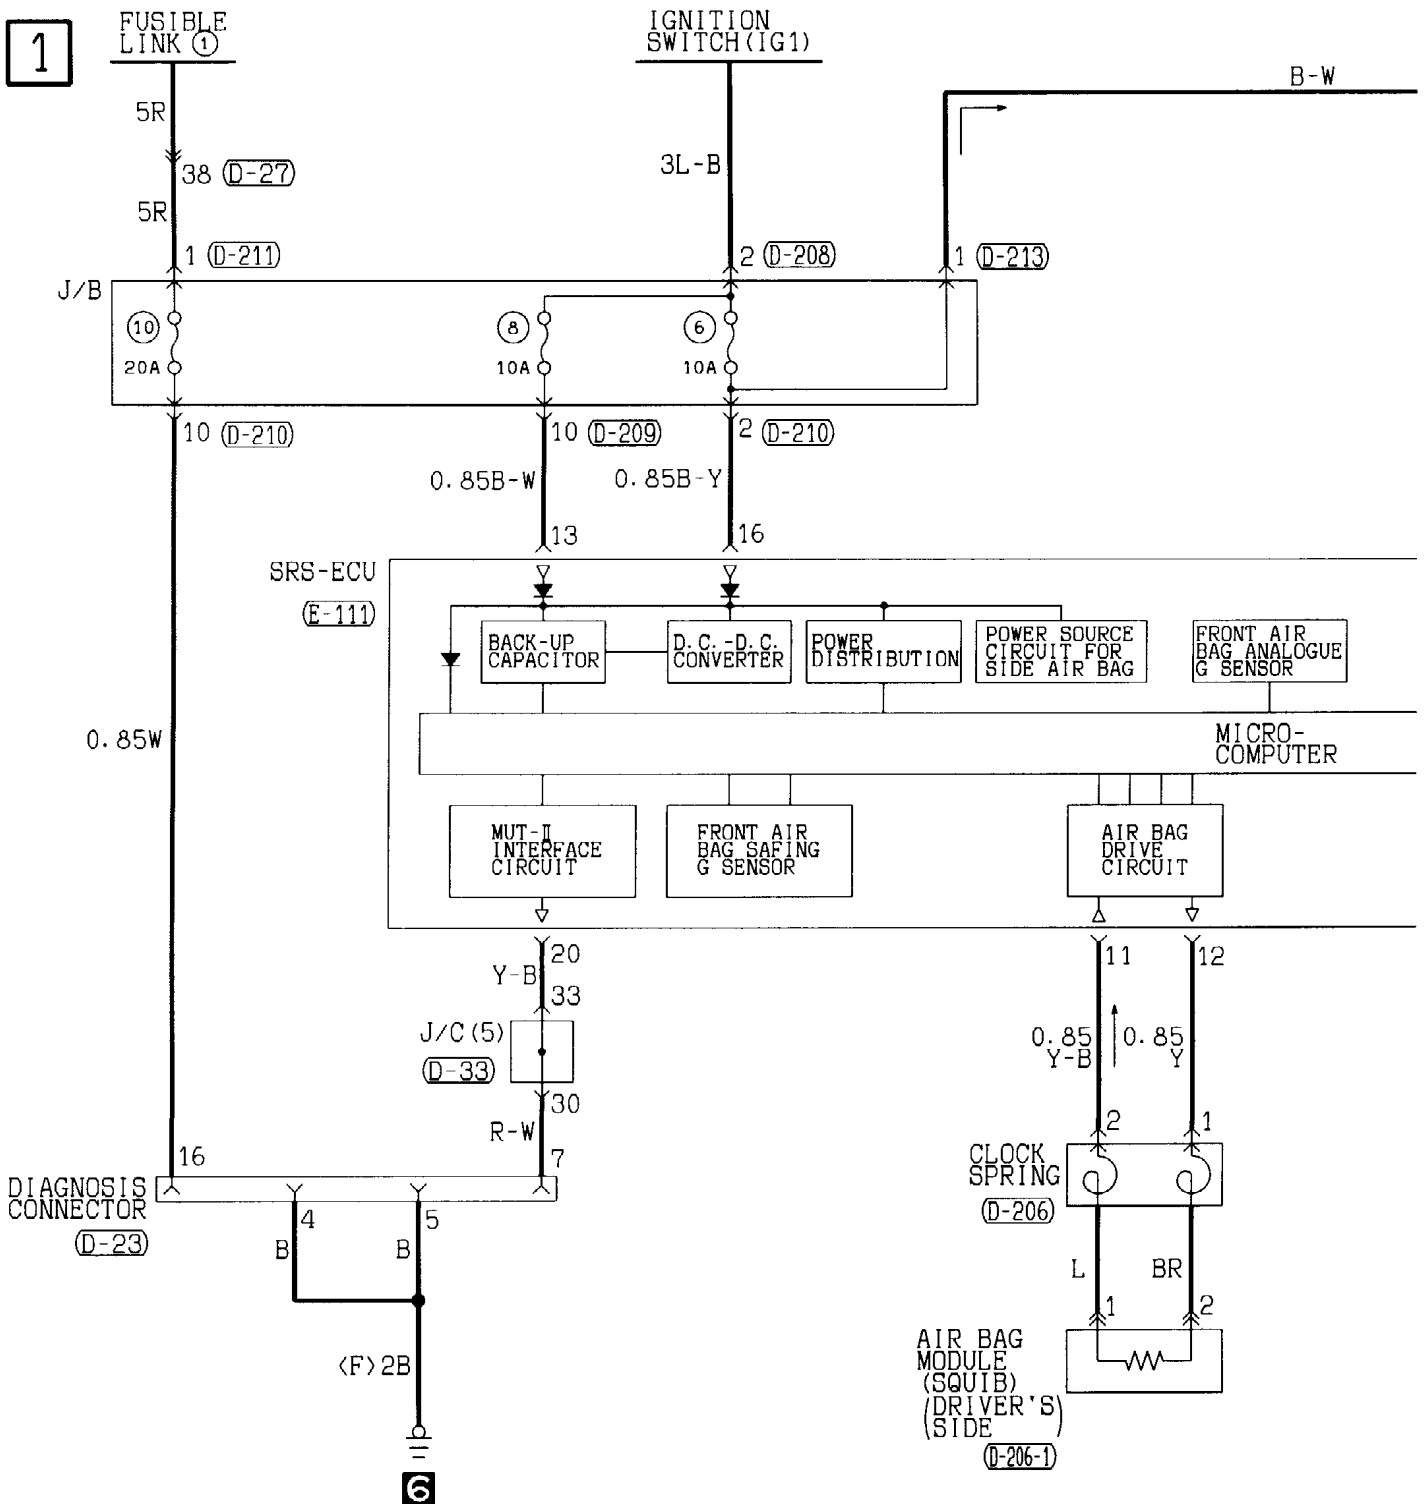

SUPPLEMENTAL RESTRAINT SYSTEM (SRS)

90100970861

R.H. drive vehicles without side air bag

A-25

A-31

D-01

D-02

D-10

D-23

FRONT SIDE

D-27

D-33

Refer to P. 3-762