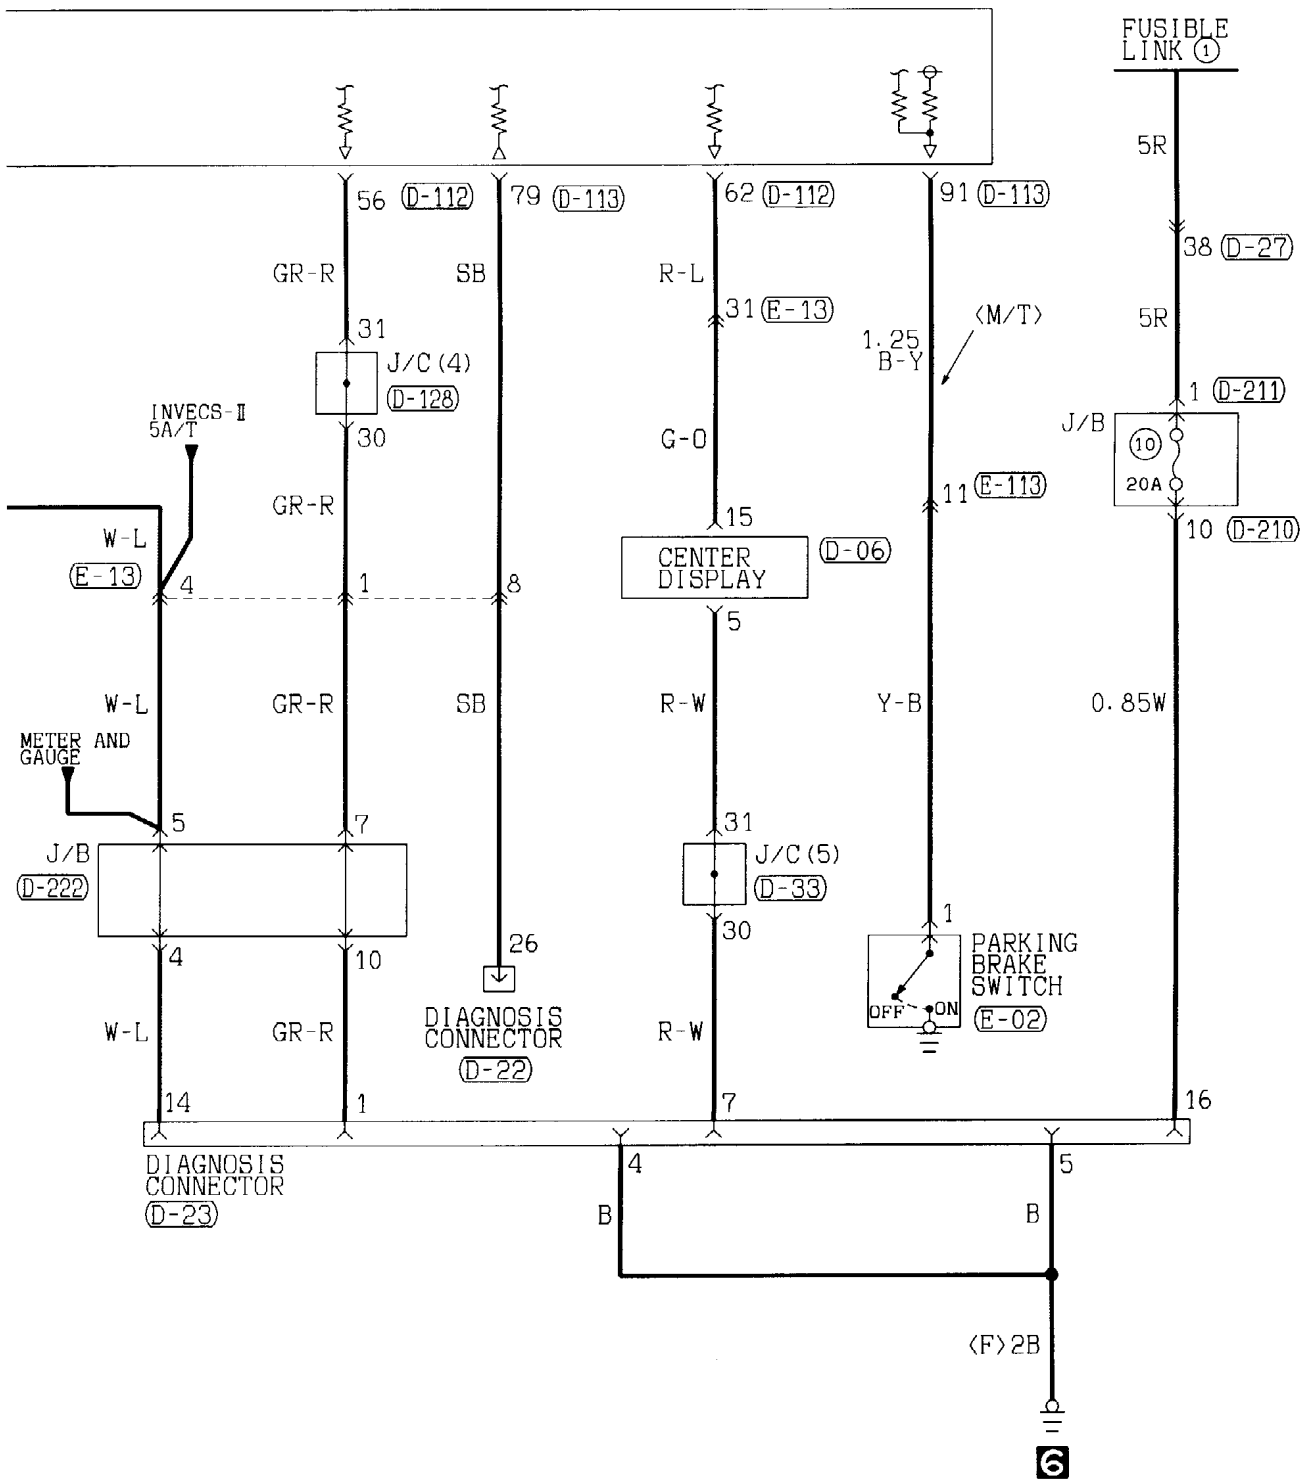

8

(D-27)

Refer to P. 3-762

(D-31)

1	2	3	4	5	6	7	8	9	10	11
12	13	14	15	16	17	18	19	20	21	22
23	24	25	26	27	28	29	30	31	32	33

(D-33)

1	2	3	4	5	6	7	8	9	10	11
12	13	14	15	16	17	18	19	20	21	22
23	24	25	26	27	28	29	30	31	32	33

(D-109) (MU803772)

51	52	53	54	55	56	57	58	59	60	61
62	63	64	65	66	67	68	69	70	71	72

(D-110) (MU803773)

1	2	3	4	5	6	7	8	9	10	11	12	13
14	15	16	17	18	19	20	21	22	23	24	25	26

(D-222)

(MU801514)

1	2	3	4	5
6	7	8	9	10

(E-02)

(MU801211)

1

(E-13)

Refer to P. 3-762

(E-113)

Refer to P. 3-762

(E-115)

1	2
3	4
5	6
7	8
9	10
11	12
13	14
15	16