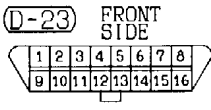

SINGLE AUTOMATIC AIR CONDITIONER <6G7 (R.H. drive vehicles)>
(CONTINUED)

5