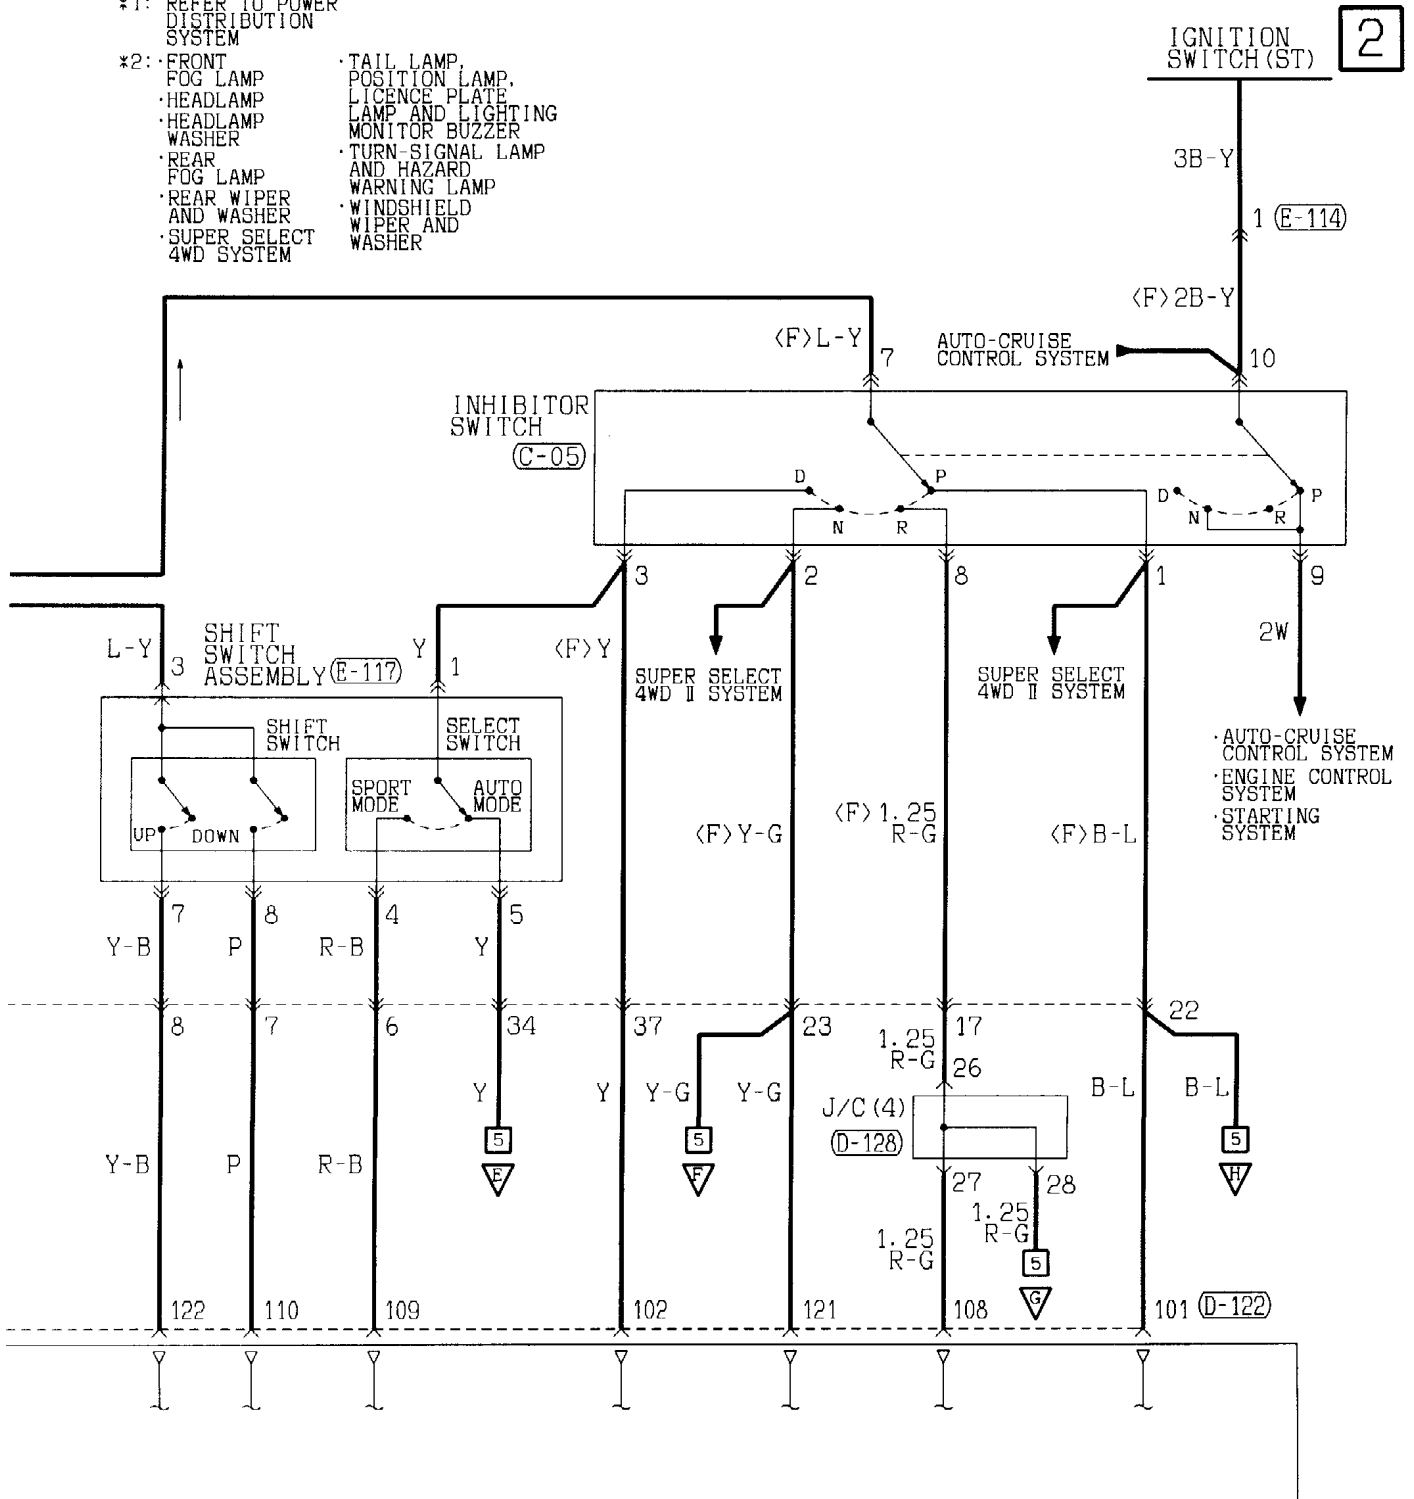

NOTE

*1: REFER TO POWER DISTRIBUTION SYSTEM

- *2: FRONT FOG LAMP
- HEADLAMP
- HEADLAMP WASHER
- REAR FOG LAMP
- REAR WIPER AND WASHER
- SUPER SELECT 4WD SYSTEM
- TAIL LAMP
- POSITION LAMP
- LICENCE PLATE LAMP AND LIGHTING
- MONITOR BUZZER
- TURN-SIGNAL LAMP AND HAZARD WARNING LAMP
- WINDSHIELD WIPER AND WASHER

(D-31)

1	2	3	4	5	6	7	8	9	10	11
12	13	14	15	16	17	18	19	20	21	22
23	24	25	26	27	28	29	30	31	32	33

(D-32)

1	2	3	4	5	6	7	8	9	10	11
12	13	14	15	16	17	18	19	20	21	22
23	24	25	26	27	28	29	30	31	32	33

(D-33)

1	2	3	4	5	6	7	8	9	10	11
12	13	14	15	16	17	18	19	20	21	22
23	24	25	26	27	28	29	30	31	32	33

(D-119) (MU803784)

1	2	3	4	5	6	7	8
9	10	11	12	13	14	15	16
17	18	19	20	21	22	23	24
25	26	27	28	29	30	31	32
33	34	35					

(D-120) (MU803781)

41	42	43	44	45	46
47	48	49	50	51	52
53	54	55	56	57	58
59	60	61	62	63	64
65	66				

(D-223) (MU801866)

1	2
3	4
5	6
7	8

(E-11)

1	2	3	4	5
6	7	8	9	10
11	12	13	14	

(E-13)

Refer to P. 3-762

(E-113)

Refer to P. 3-762

(E-114) (E-115) MU801361

1

1	2	3
4	5	6
7	8	9
10	11	12
13	14	15
16		

(E-117) MU801449

1	2	3
4	5	6
7	8	

H1G07E00AB