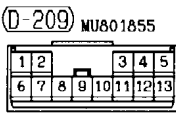

H-01

H-09

H-20

H-24

IGNITION KEY CYLINDER ILLUMINATION LAMP

90100260531

L.H. drive vehicles

2