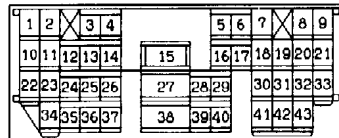

POWER WINDOWS <Long wheelbase models (L.H. drive vehicles)> (CONTINUED)

3