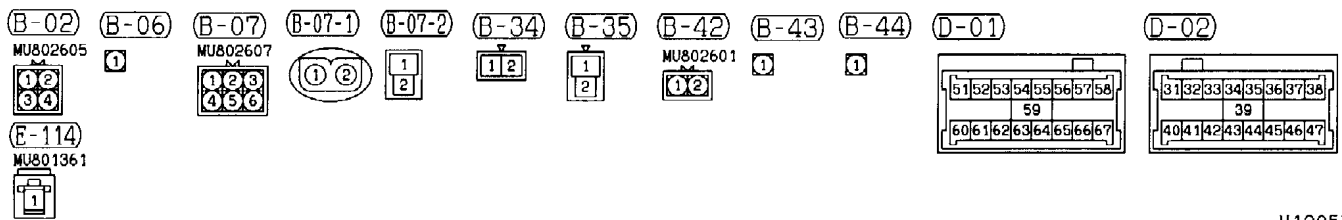

ENGINE CONTROL SYSTEM

90100082351

4D5 <L.H. drive vehicles>