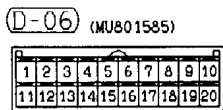

SINGLE AUTOMATIC AIR CONDITIONER <6G7 (R.H. drive vehicles)>
(CONTINUED)

5