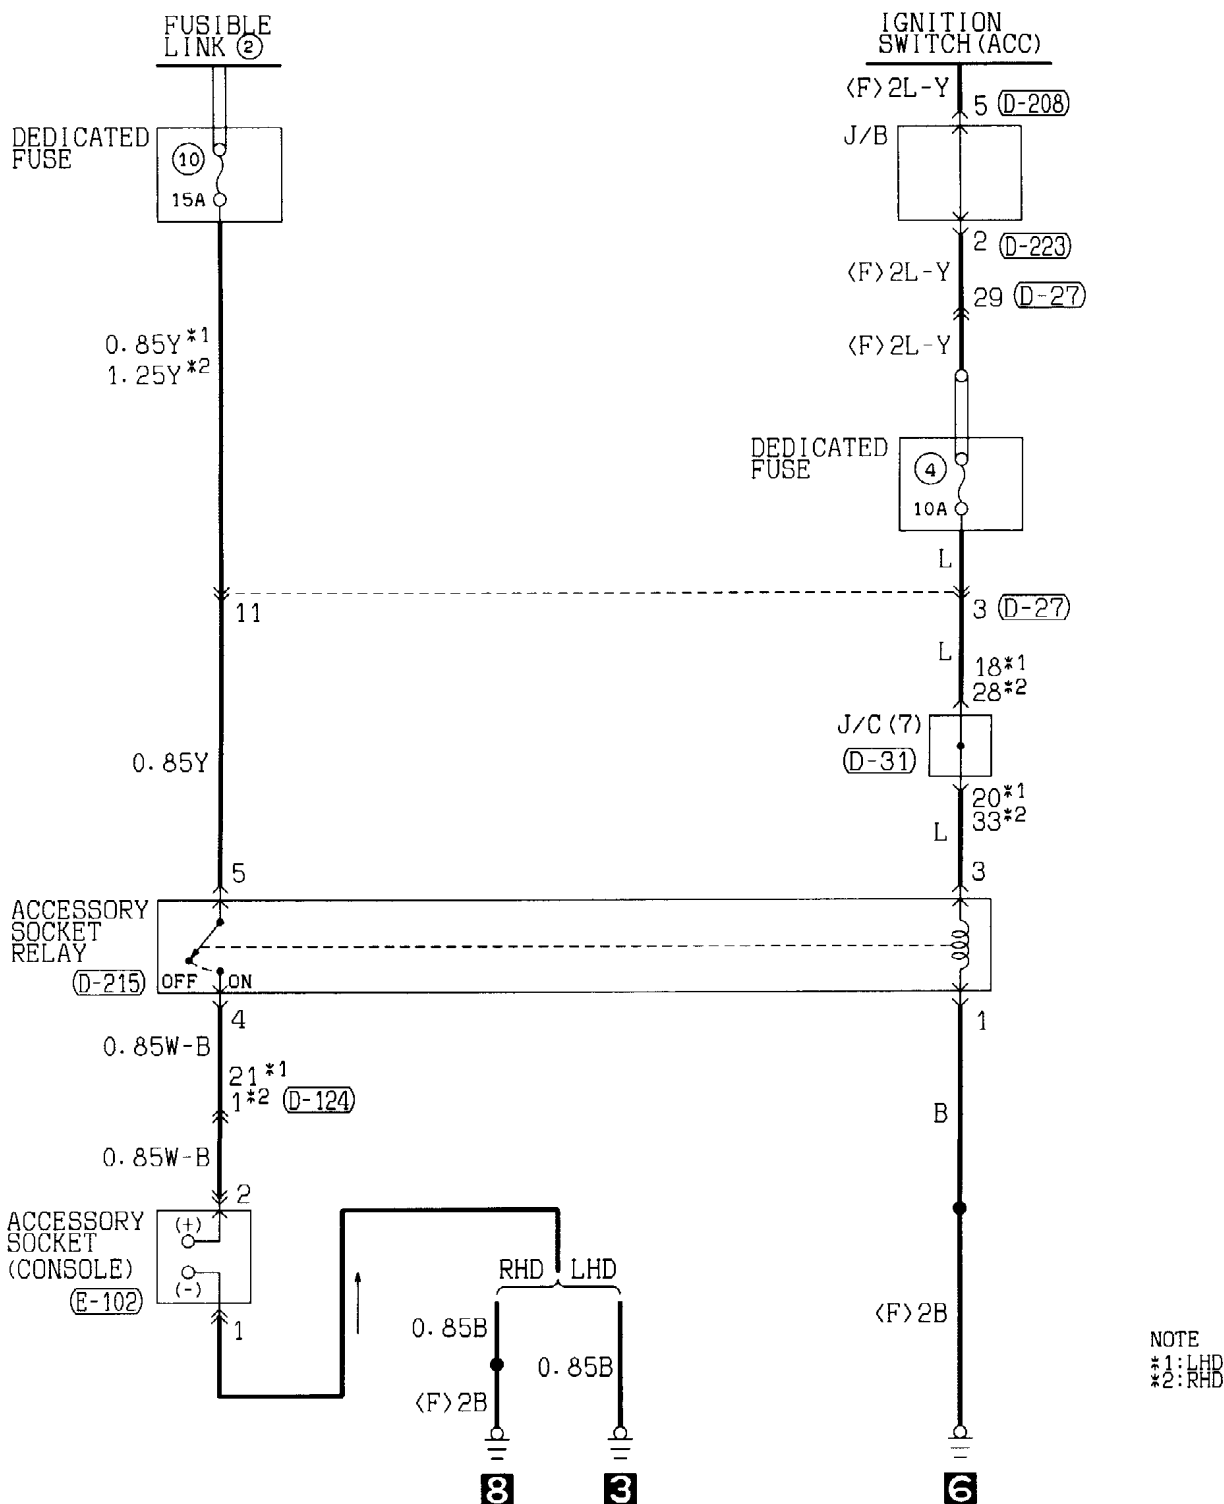

ACCESSORY SOCKET

90100790207

Short wheelbase models

1

NOTE
*1: LHD
*2: RHD

(D-27)

Refer to P. 3-762

(D-31)

(D-124)

Refer to P. 3-762

(D-208)

MU801331

(D-215)

(D-223)

(MU801866)

(E-102)

MU801678

Wire colour code

B : Black LG: Light green G : Green L : Blue W : White Y : Yellow SB: Sky blue
BR: Brown O : Orange GR: Gray R : Red P : Pink V : Violet