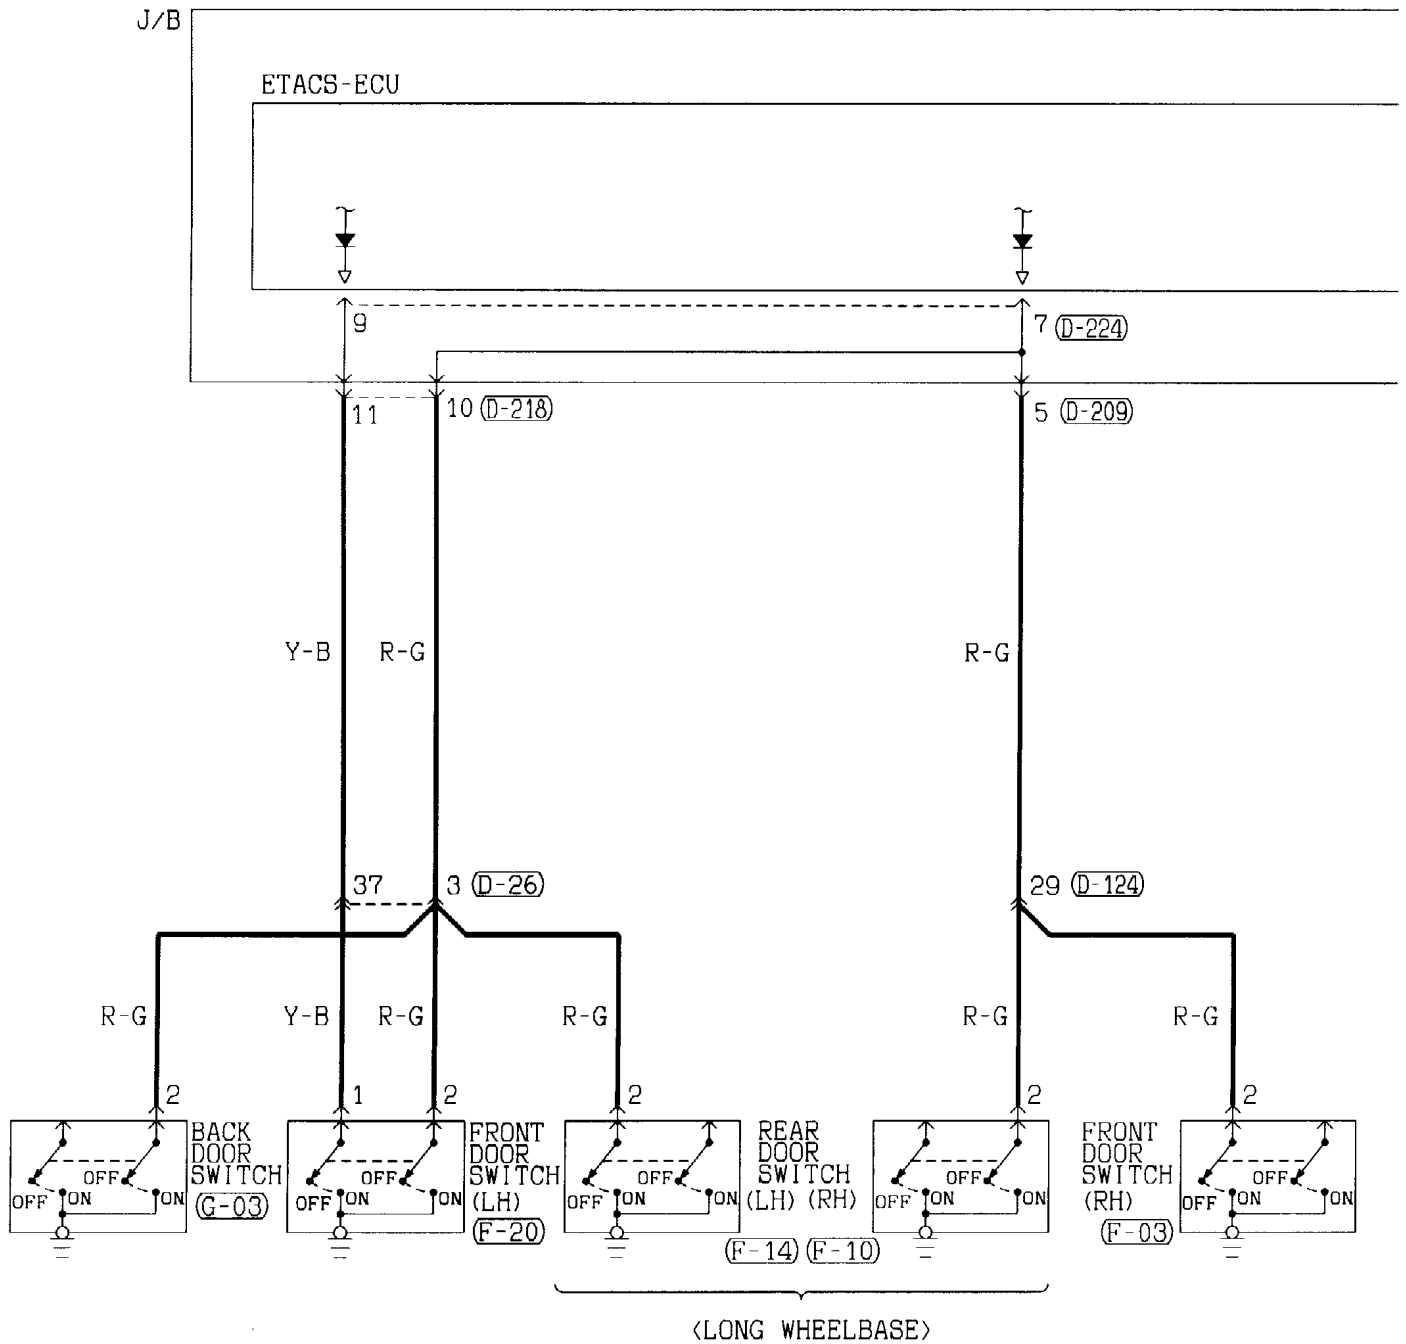

CENTRAL DOOR LOCKING SYSTEM AND FORGOTTEN KEY PREVENTION FUNCTION <L.H. drive vehicles with keyless entry system> (CONTINUED)

5