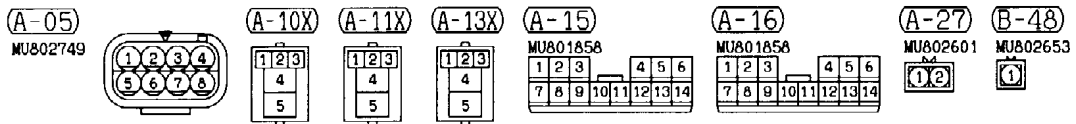

DUAL MANUAL AIR CONDITIONER <4M4 (R.H. drive vehicles without rear heater)> (CONTINUED)

3