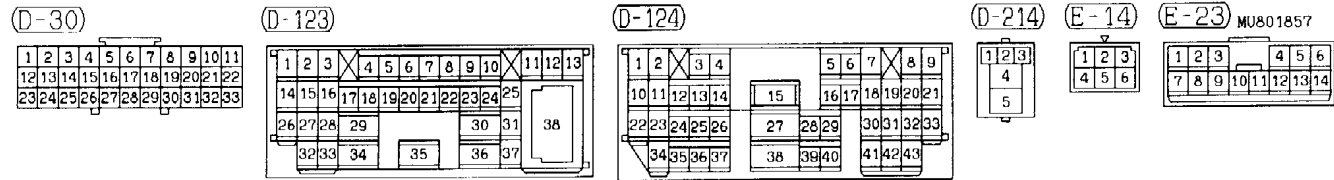

DUAL AUTOMATIC AIR CONDITIONER <6G7 (R.H. drive vehicles)> (CONTINUED)

7