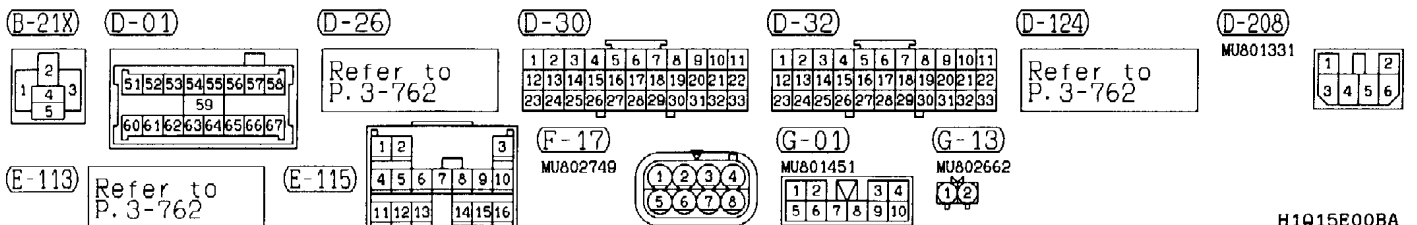

HYDRAULIC BRAKE BOOSTER (HBB), ELECTRONIC BRAKE-FORCE DISTRIBUTION (EBD) AND ANTI-SKID BRAKING SYSTEM (ABS) <Petrol (L.H. drive vehicles)> (CONTINUED)

3