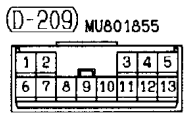

ROOM LAMP, REAR PERSONAL LAMP AND LUGGAGE COMPARTMENT LAMP

90101320443

Short wheelbase models <R.H. drive vehicles>

1