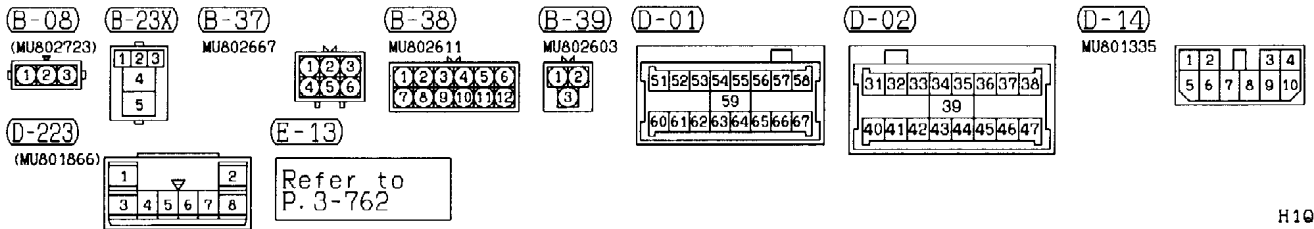

ENGINE CONTROL SYSTEM <4M4 (R.H. drive vehicles)> (CONTINUED)

3

1. NOTE
   * FRONT FOG LAMP
   * HEADLAMP
   * HEADLAMP WASHER
   * REAR FOG LAMP
   * REAR WIPER AND WASHER
   * SUPER SELECT 4WD II SYSTEM
   * TAIL LAMP, POSITION LAMP, LICENCE PLATE LAMP AND LIGHTING MONITOR BUZZER
   * TURN-SIGNAL LAMP AND HAZARD WARNING LAMP
   * WINDSHIELD WIPER AND WASHER