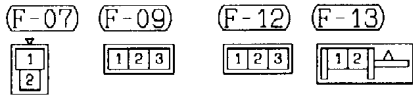

ROOM LAMP, REAR PERSONAL LAMP AND LUGGAGE COMPARTMENT LAMP

90101320443

Short wheelbase models <R.H. drive vehicles>

1