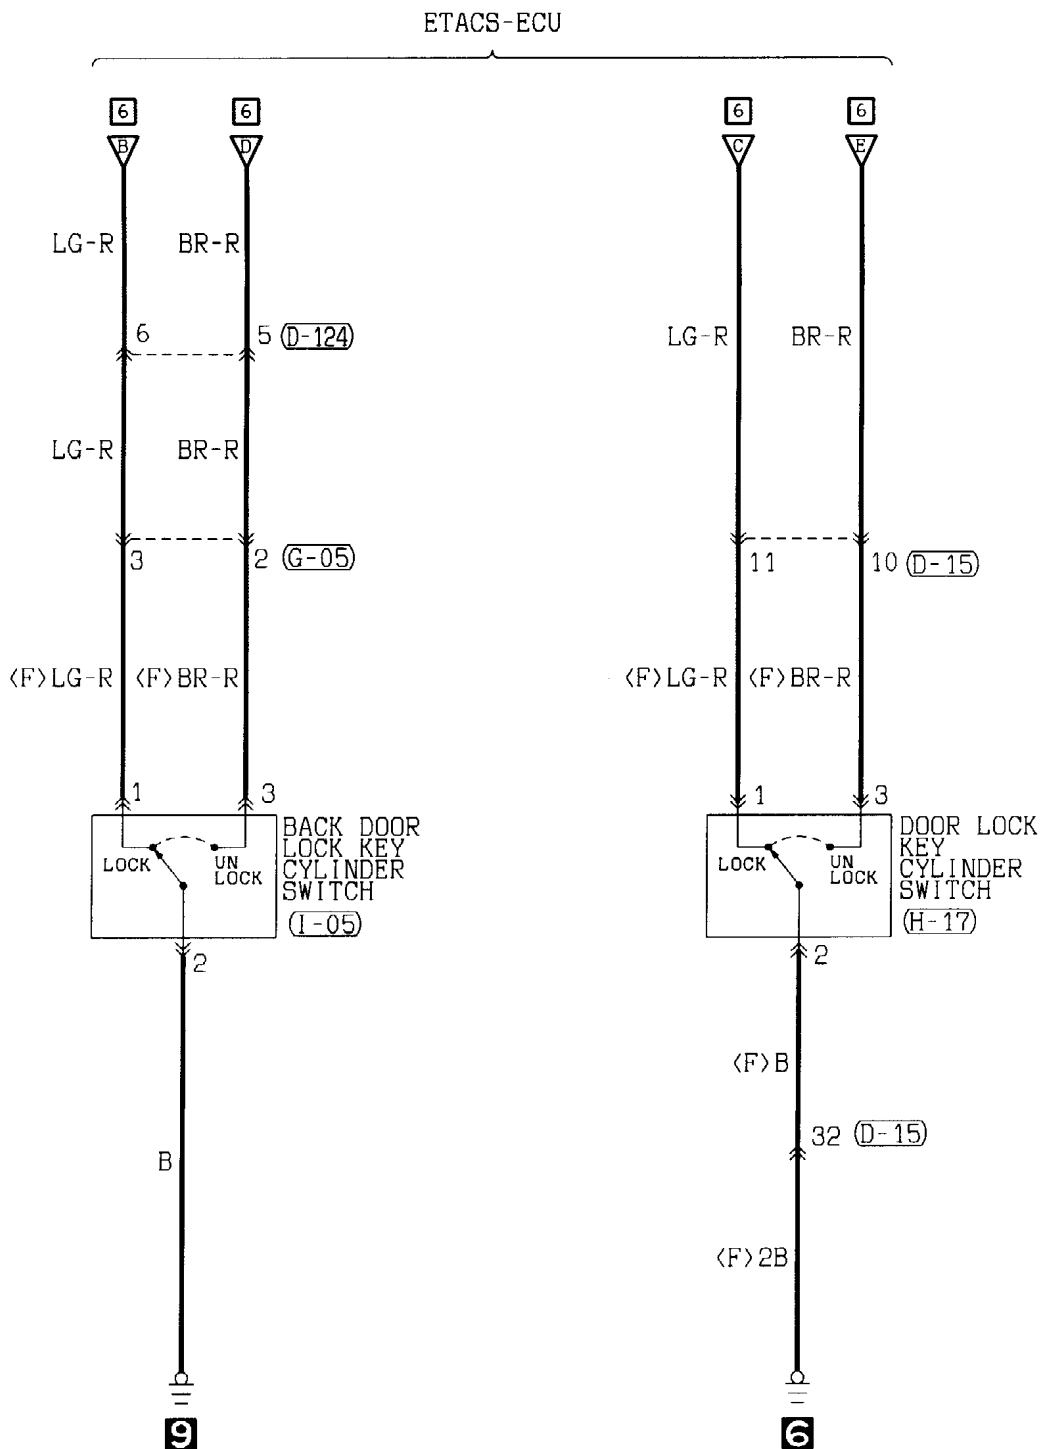

CENTRAL DOOR LOCKING SYSTEM AND FORGOTTEN KEY PREVENTION FUNCTION <L.H. drive vehicles with keyless entry system> (CONTINUED)

7

D-15

D-124

G-05

MU801841

H-17

1 2 3

I-05

1 2 3

Wire colour code
B : Black   LG : Light green   G : Green   L : Blue
BR : Brown   O : Orange   GR : Gray   R : Red
W : White   SB : Sky blue   P : Pink   Y : Yellow
V : Violet