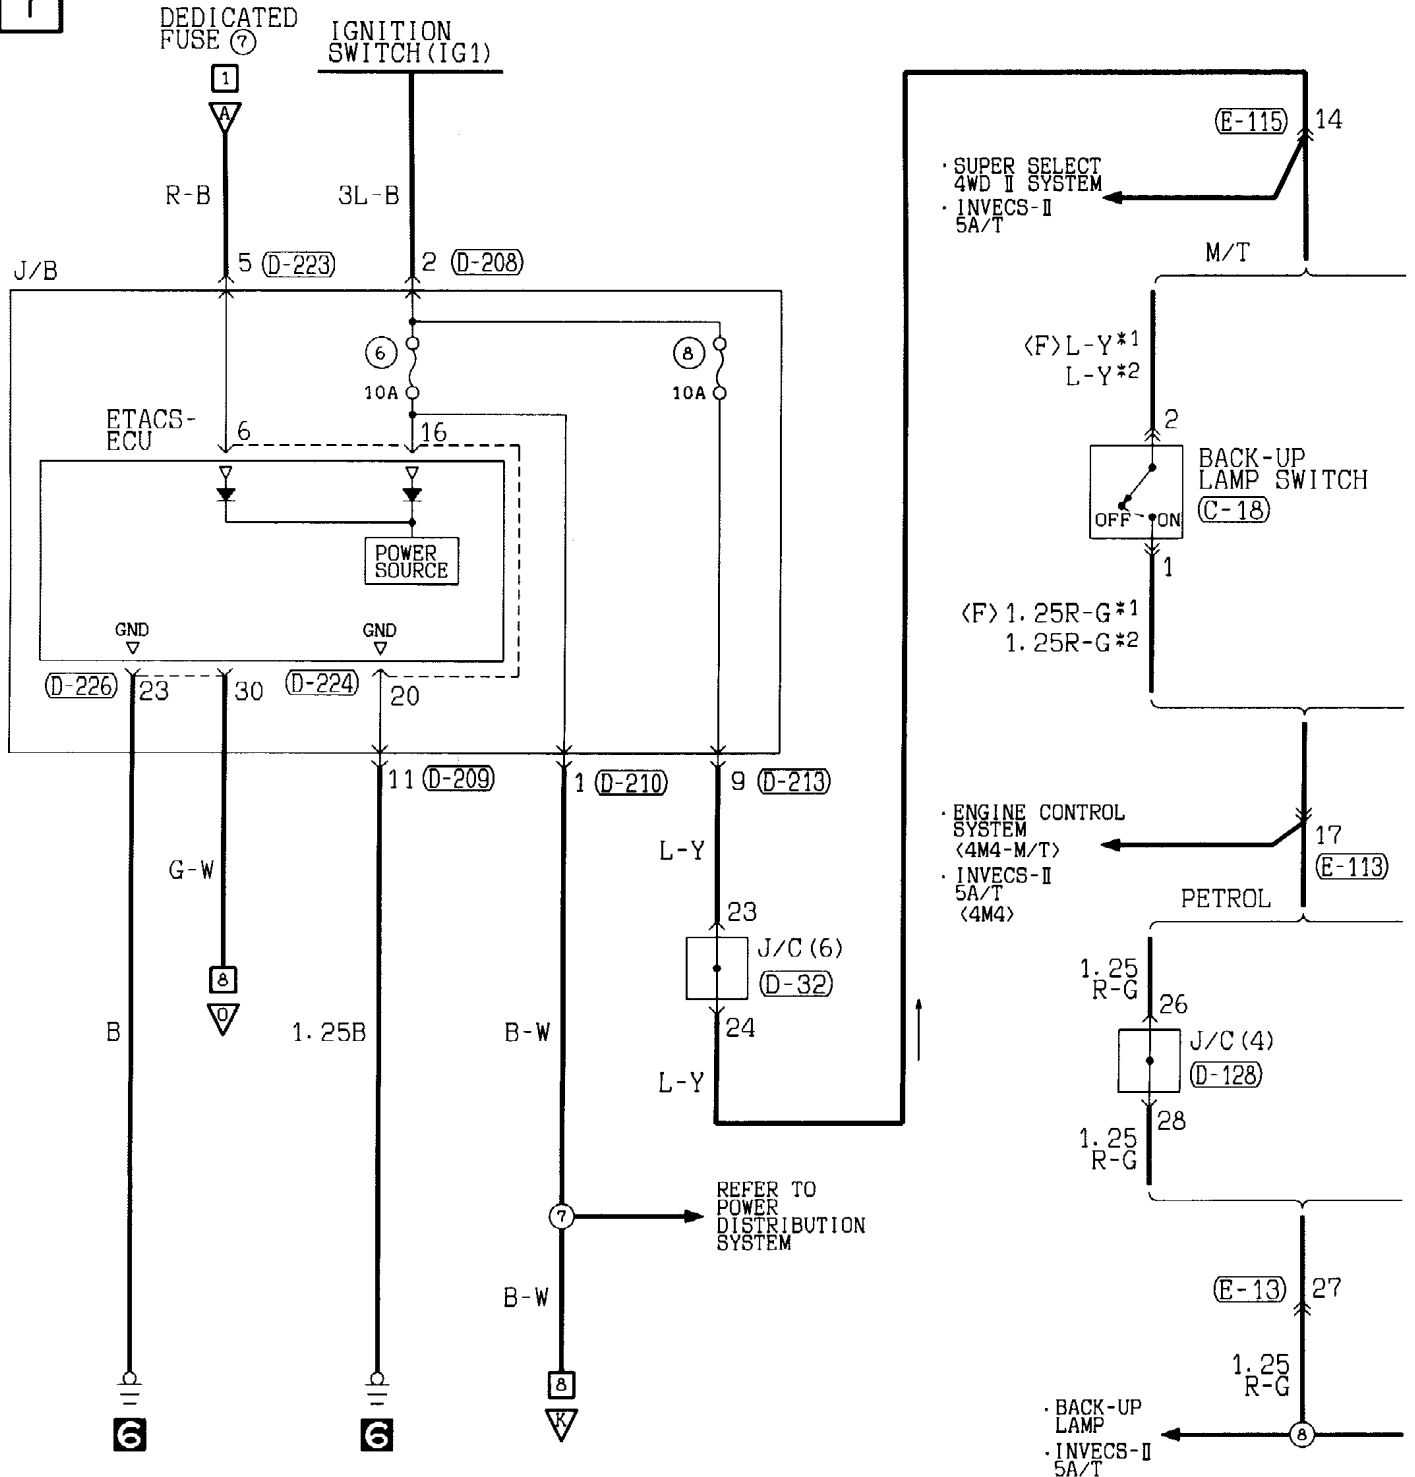

CENTER DISPLAY <R.H. drive vehicles> (CONTINUED)

7