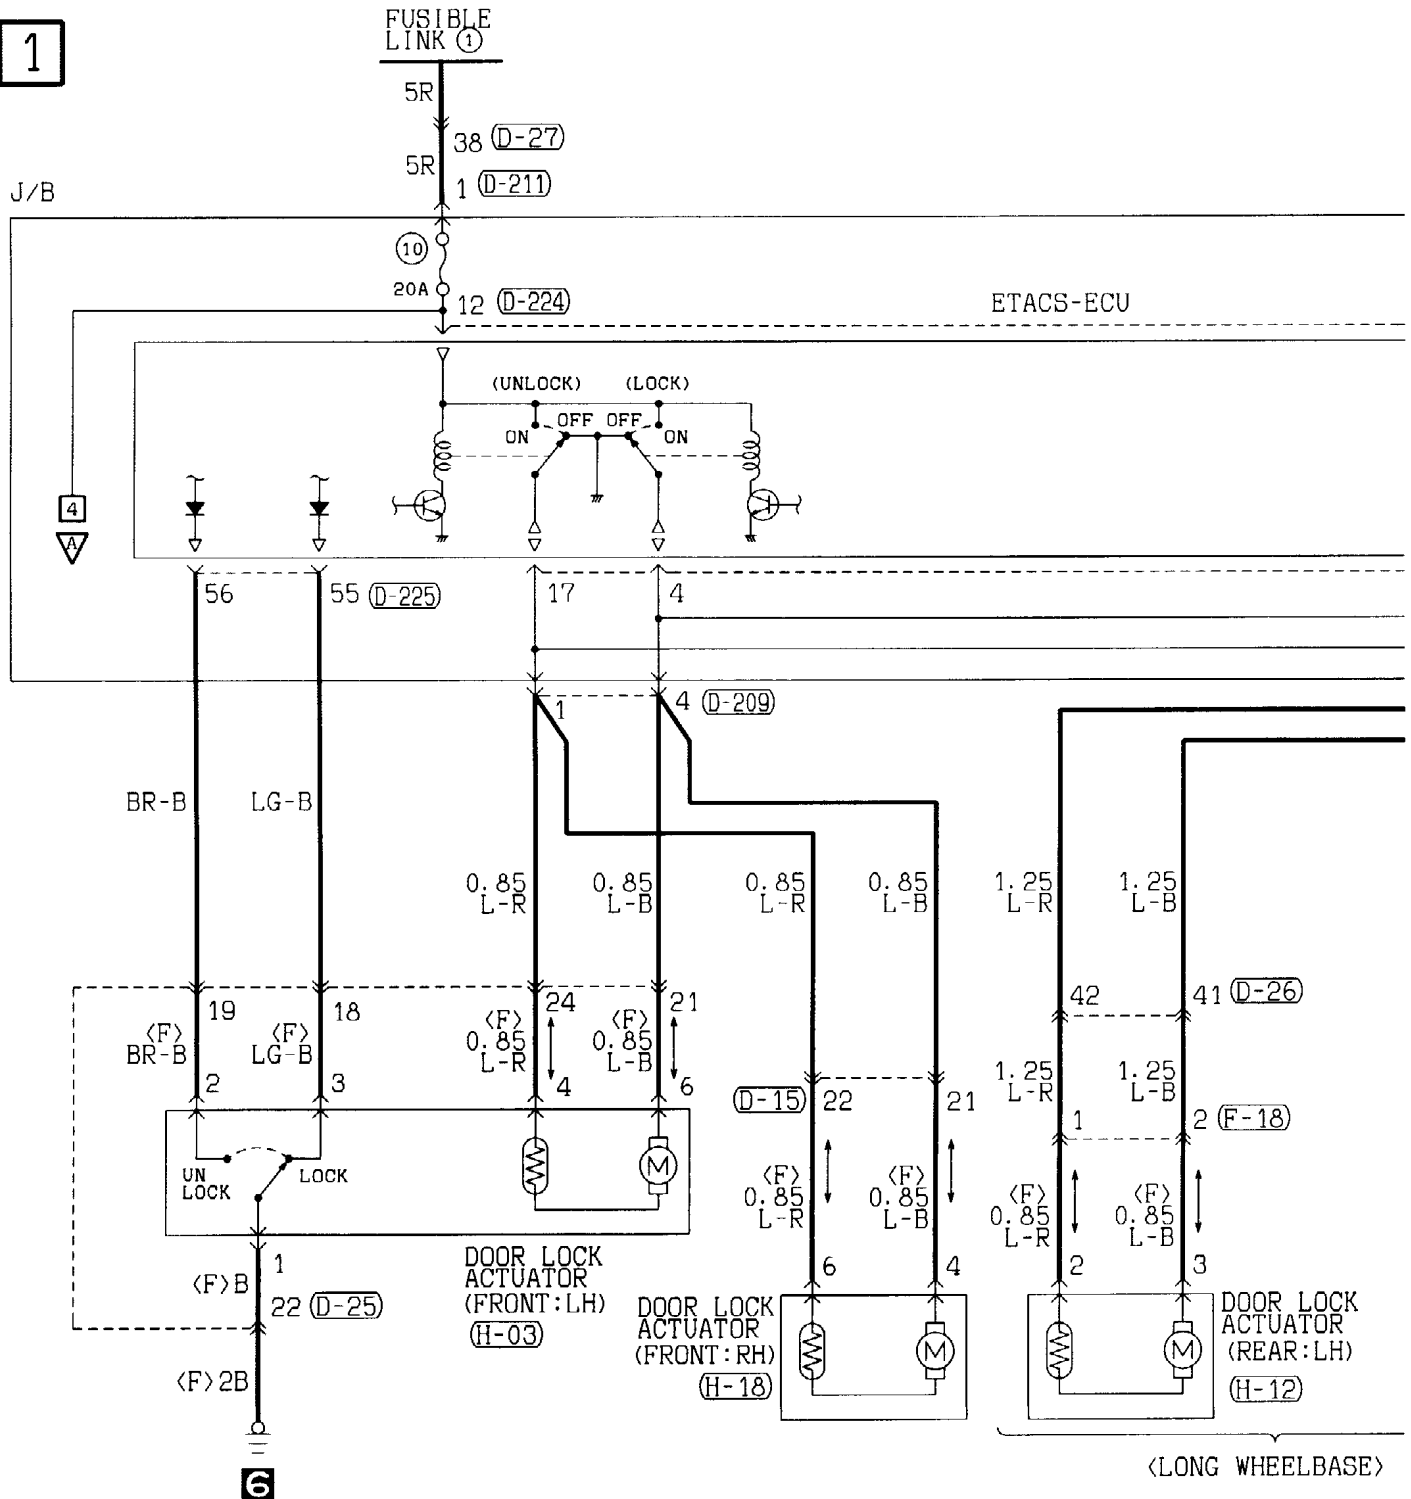

CENTRAL DOOR LOCKING SYSTEM AND FORGOTTEN KEY PREVENTION FUNCTION

90100471348

L.H. drive vehicles without keyless entry system

1

- (D-15)
  Refer to
  P. 3-762
- (D-25)
  Refer to
  P. 3-762
- (D-26)
  Refer to
  P. 3-762
- (D-27)
  Refer to
  P. 3-762
- (D-124)
  Refer to
  P. 3-762

(D-208)
MU801331

1	2
3	4

(D-209) MU801855

1	2	3	4	5
6	7	8	9	10
11	12	13	14	15

(D-211)

1

(F-18) MU801857

1	2	3	4	5	6
7	8	9	10	11	12
13	14	15	16	17	18

(G-06) MU801867

1	2	3	4
5	6	7	8
9	10	11	12

(H-03) MU802341

1	2	3
4	5	6

(H-12) MU802341

1	2	3
4	5	6

(H-18) MU802341

1	2	3
4	5	6

(H-21) MU802341

1	2	3
4	5	6

(I-06) MU802341

1	2	3
4	5	6