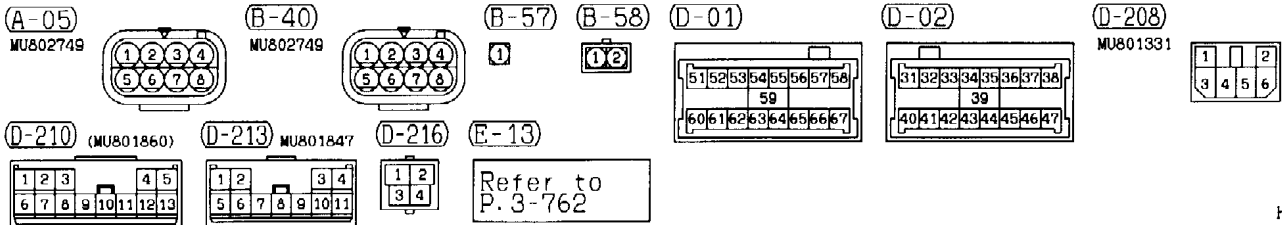

CHARGING SYSTEM

90100071111

4M4

NOTE
*1:LHD
*2:RHD