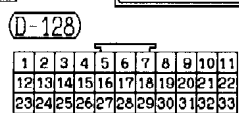

ENGINE CONTROL SYSTEM <6G7-GDI-M/T (R.H. drive vehicles)> (CONTINUED)