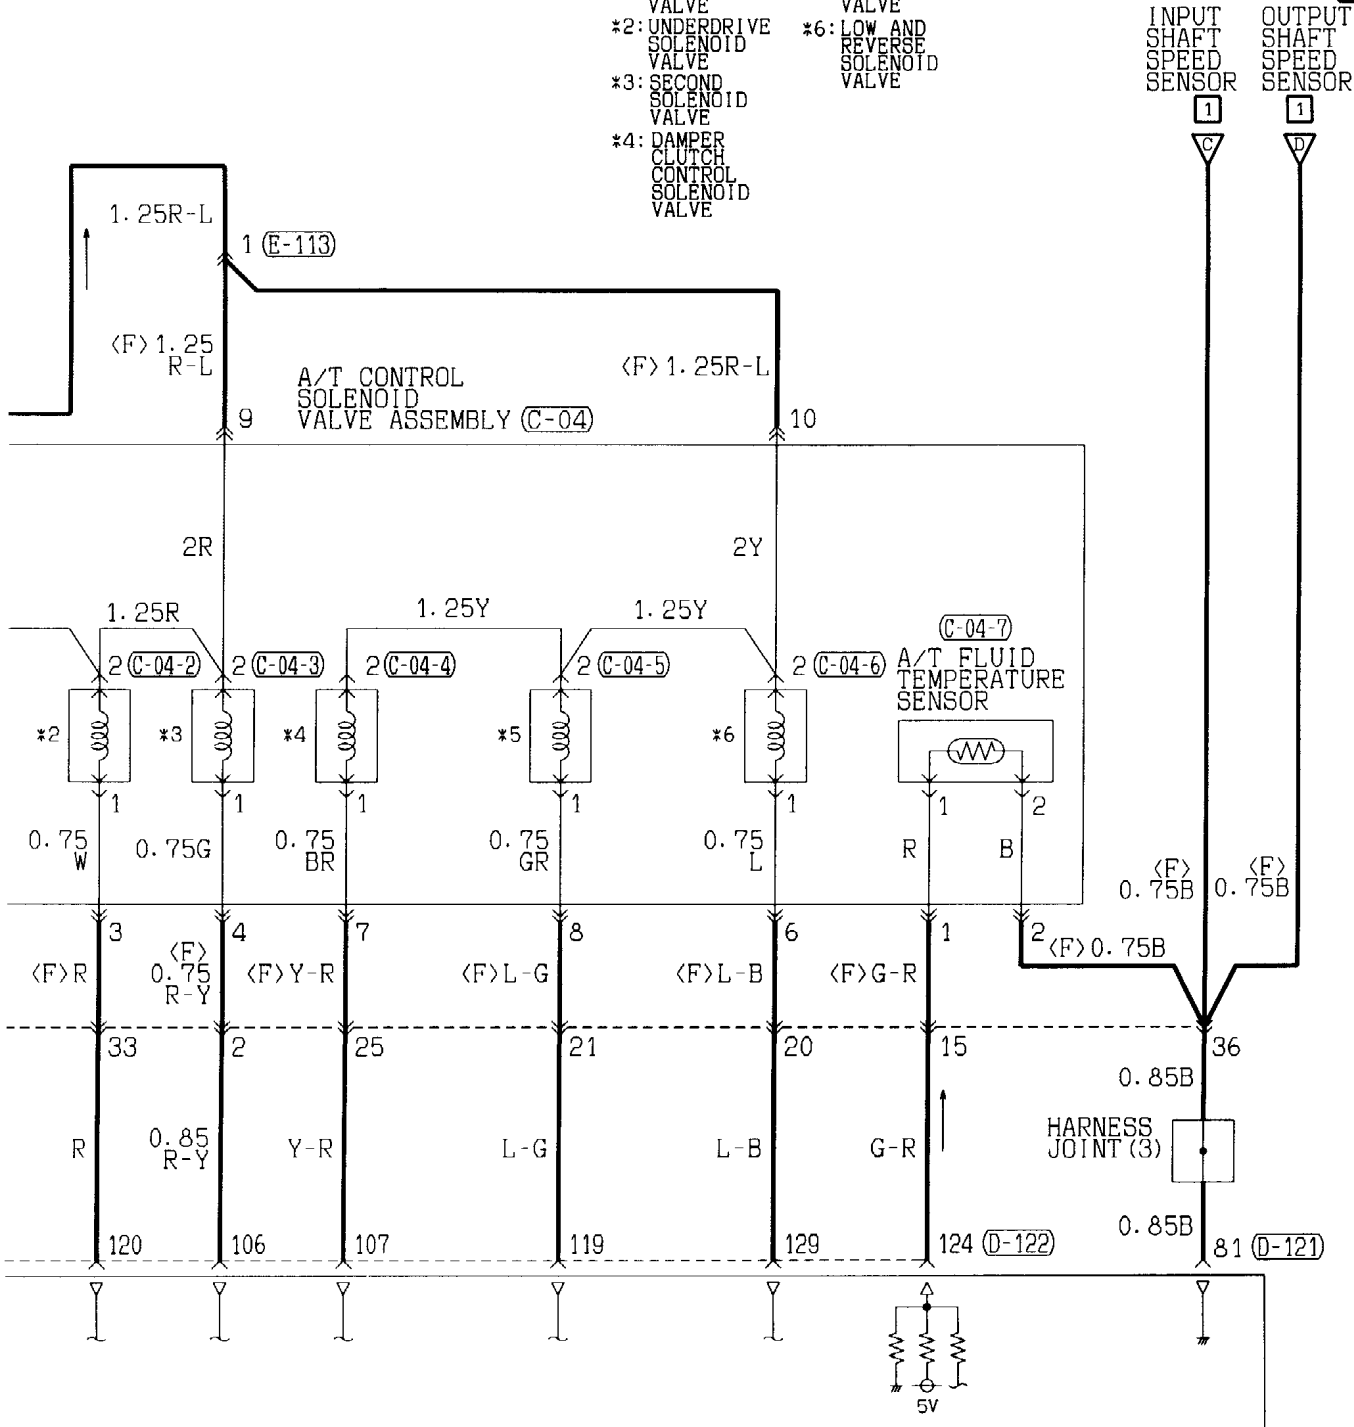

1. NOTE
2. *1: OVERDRIVE SOLENOID VALVE
   - *2: UNDERDRIVE SOLENOID VALVE
   - *3: SECOND SOLENOID VALVE
   - *4: DAMPER CLUTCH CONTROL SOLENOID VALVE
   - *5: REDUCTION SOLENOID VALVE
   - *6: LOW AND REVERSE SOLENOID VALVE

4

(D-120) (MU803781)

41	42	43		44	45	46
47	48	49	50	51	52	53
54	55	56	57	58	59	60
61	62	63	64	65	66	

(D-121) (MU803782)

71	72	73	74		75	76	77
78	79	80	81	82	83	84	85
86	87	88	89	90	91	92	93
94	95	96	97	98			

(D-122) (MU803783)

101	102	103	104		105	106	107
108	109	110	111	112	113	114	115
116	117	118	119	120	121	122	123
124	125	126	127	128	129	130	

(D-128)

1	2	3	4	5	6	7	8	9	10	11
12	13	14	15	16	17	18	19	20	21	22
23	24	25	26	27	28	29	30	31	32	33

(E-113)

Refer to P. 3-762

Wire colour code
B : Black   LG: Light green   G : Green   L : Blue   W : White   Y : Yellow   SB: Sky blue
BR: Brown   O : Orange   GR: Gray   R : Red   P : Pink   V : Violet