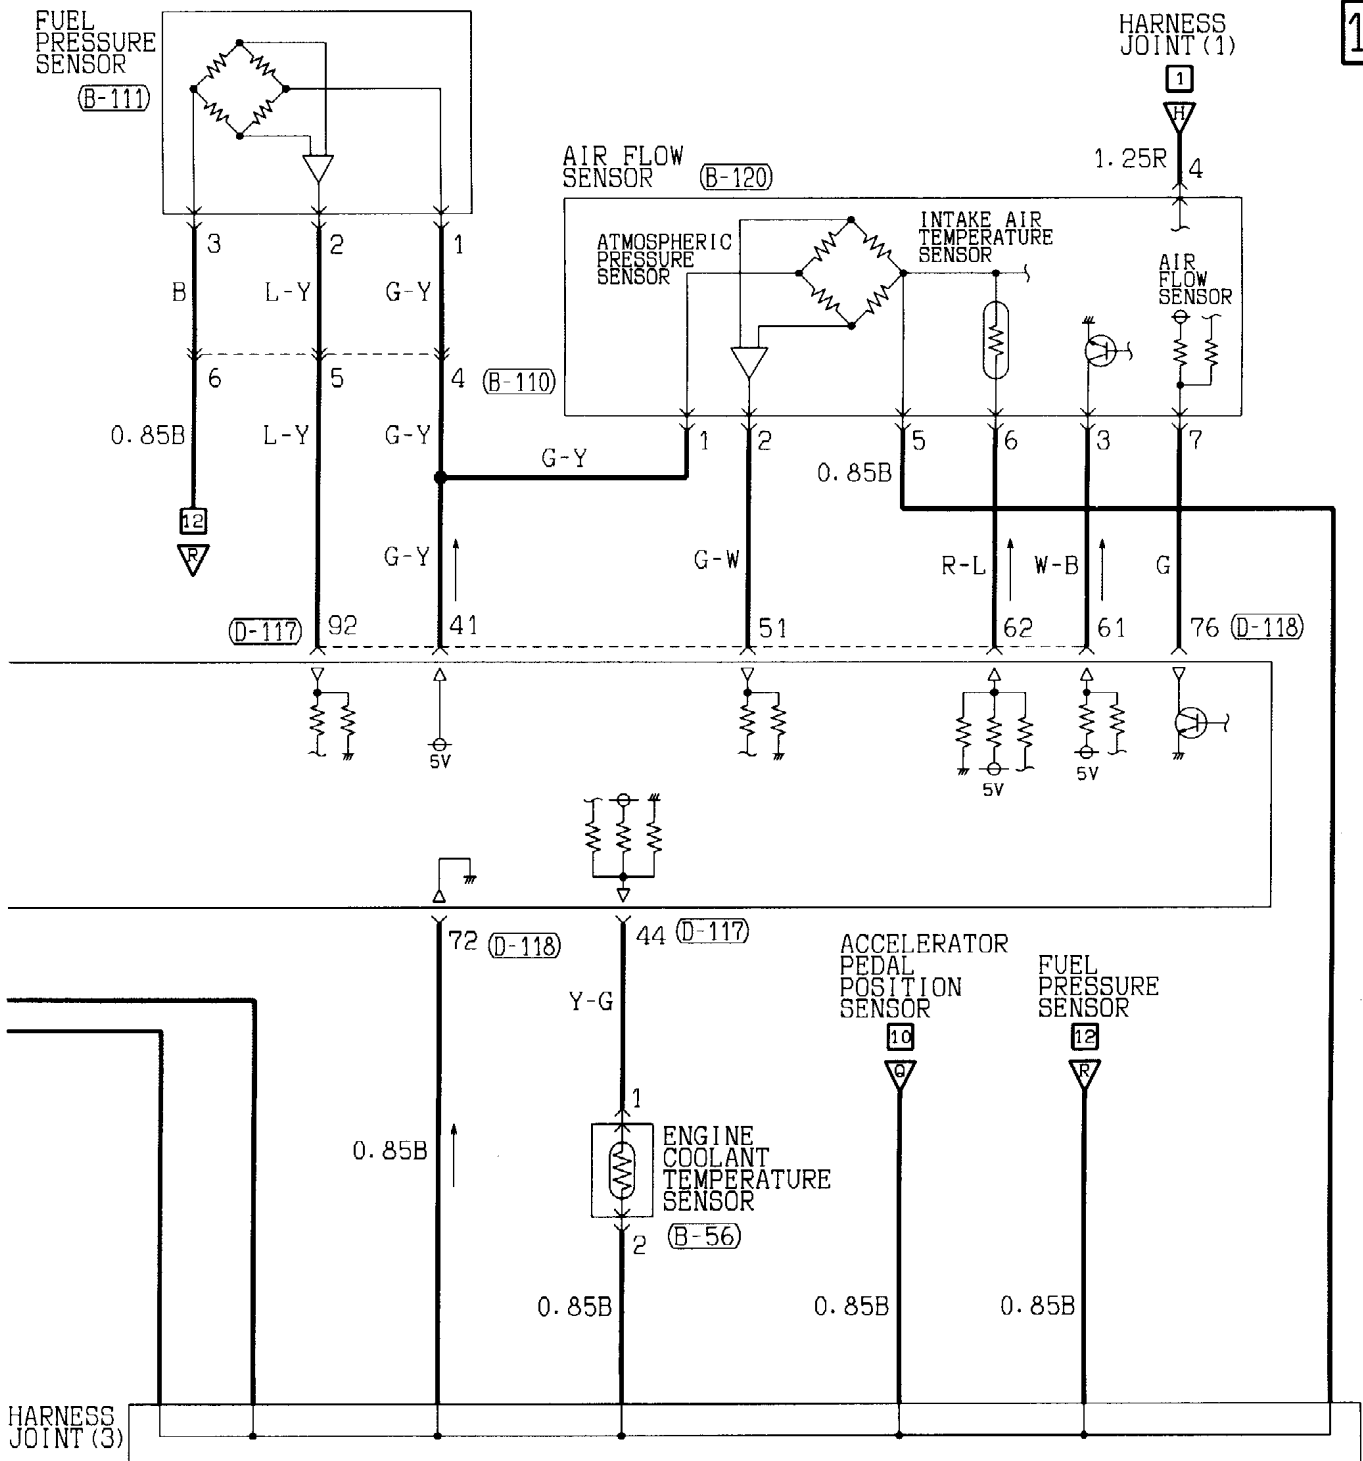

(D-117) (MU803782)

(D-118) (MU803783)

(E-113)

12

(D-116) (MU803784)