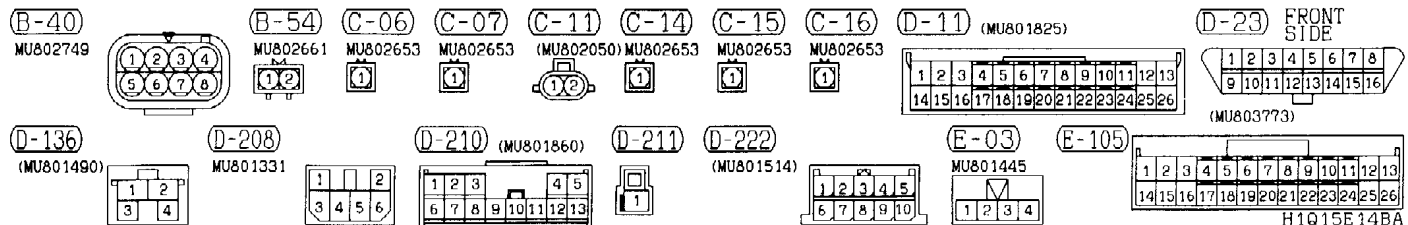

SUPER SELECT 4WD II SYSTEM <6G7 (R.H. drive vehicles)> (CONTINUED)