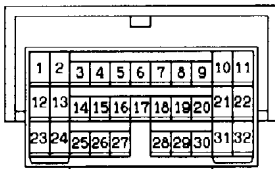

POWER WINDOWS

90100460917

Short wheelbase models <L.H. drive vehicles>