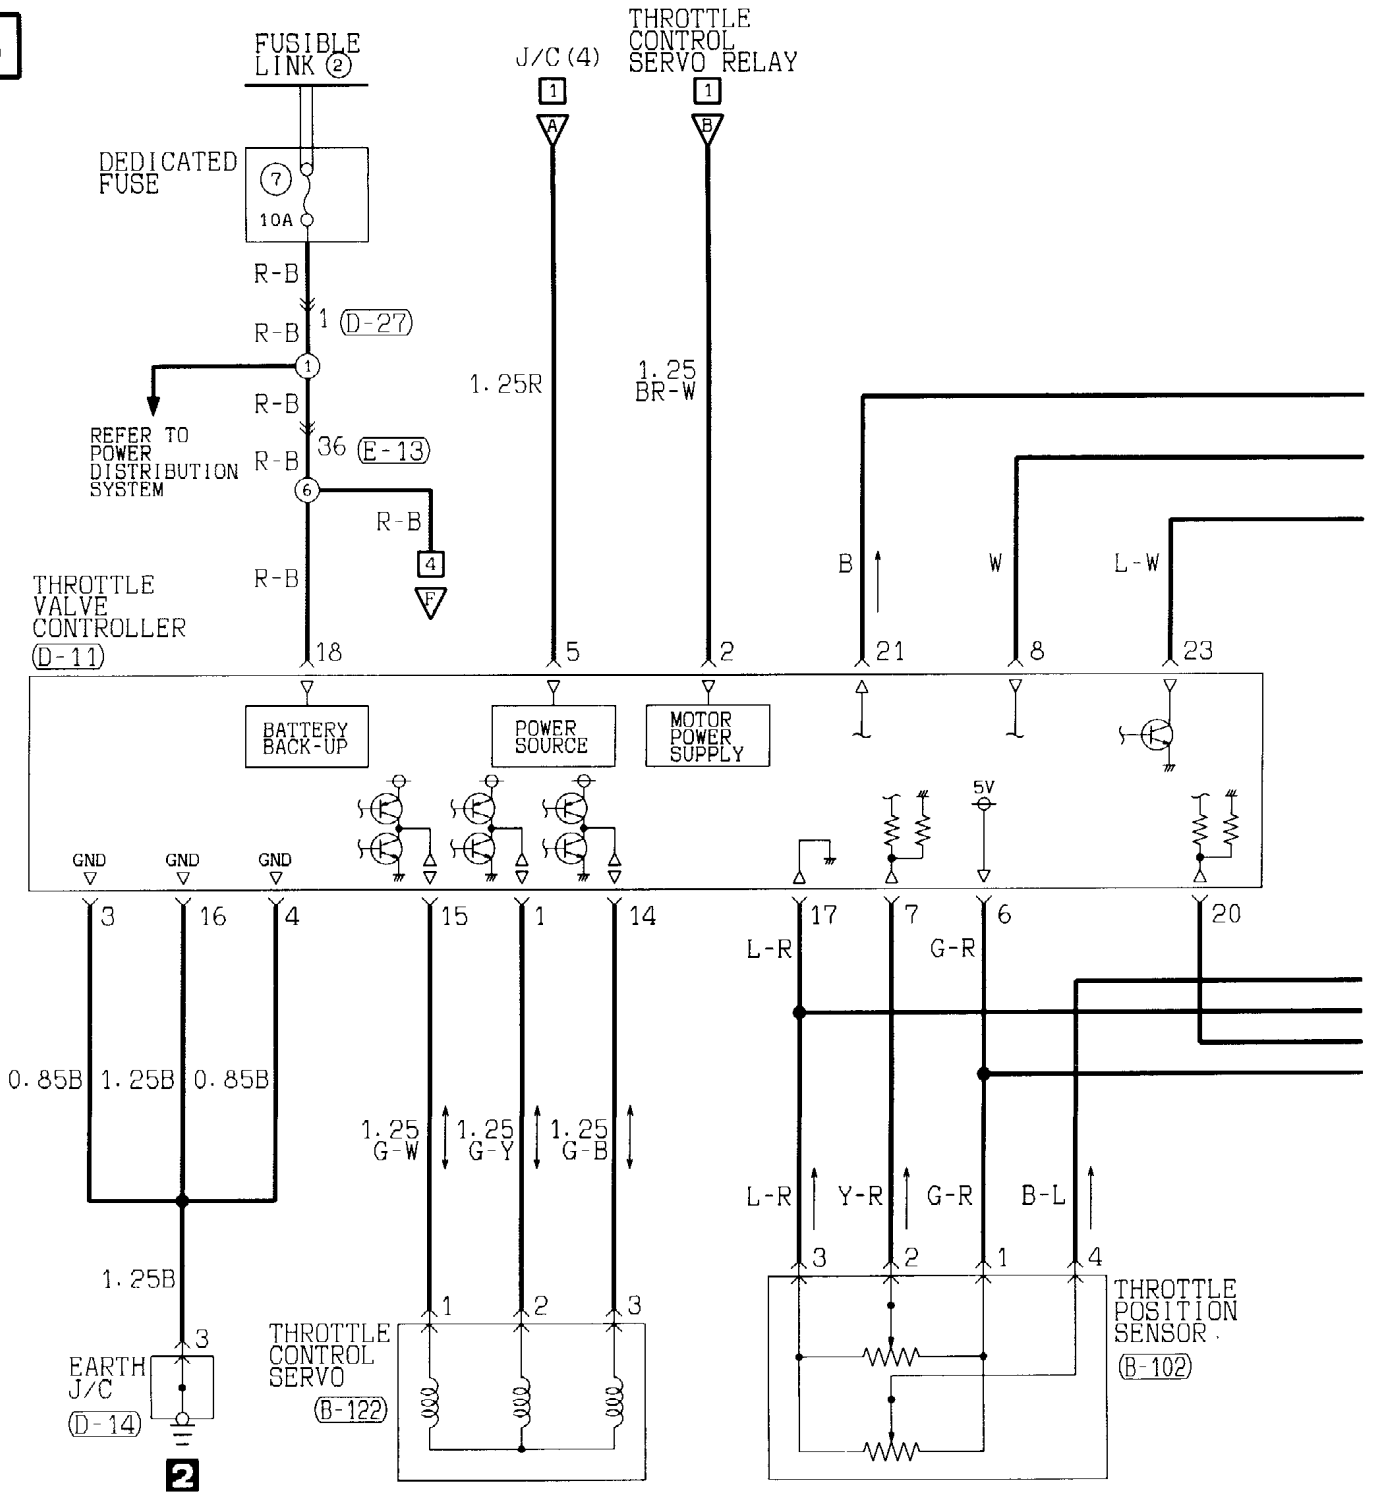

AUTO-CRUISE CONTROL SYSTEM <6G7-A/T (R.H. drive vehicles)> (CONTINUED)

3

(E-13) Refer to P. 3-762