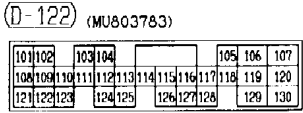

AUTO-CRUISE CONTROL SYSTEM <6G7-A/T (R.H. drive vehicles)> (CONTINUED)

3

(E-13) Refer to P. 3-762