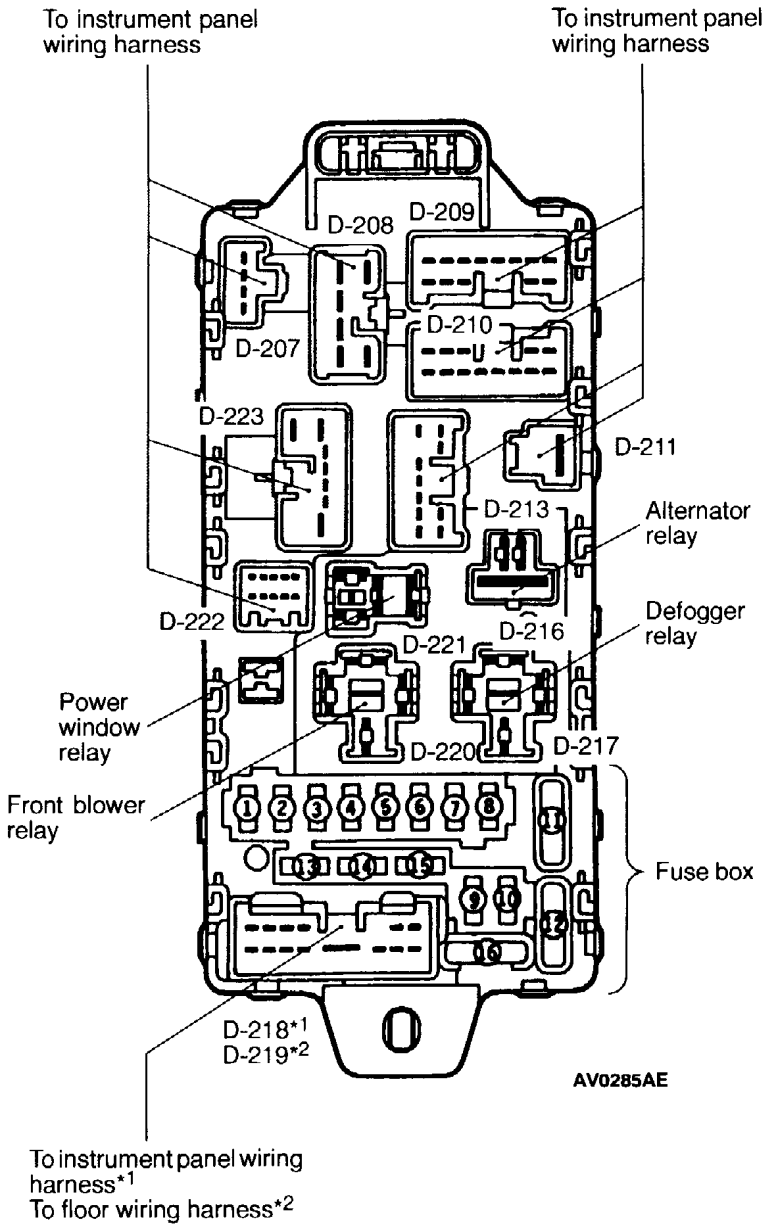

AV0285AE

AV0286AE

NOTE
 *1: LHD
 *2: RHD

JOINT CONNECTOR (J/C)

90101420358

L.H. drive vehicles

NOTE
 IN ACTUAL VEHICLES, ANY OF THE TERMINALS CONNECTED IN J/C ARE USED.
 THE TERMINALS DESCRIBED IN THE CIRCUIT DIAGRAM MAY NOT BE
 IDENTICAL TO THOSE OF THE VEHICLES.