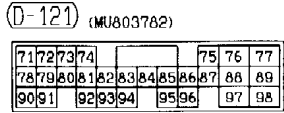

AUTO-CRUISE CONTROL SYSTEM <6G7-A/T (R.H. drive vehicles)> (CONTINUED)

3

(E-13) Refer to P. 3-762