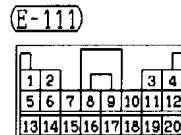

2

- FRONT FOG LAMP
- HEADLAMP HEADLAMP WASHER
- REAR FOG LAMP
- REAR WIPER AND WASHER
- SUPER SELECT 4WD II SYSTEM
- TAIL LAMP, POSITION LAMP, LICENCE PLATE LAMP AND LIGHTING MONITOR BUZZER
- TURN-SIGNAL LAMP AND HAZARD WARNING LAMP
- WINDSHIELD WIPER AND WASHER

Wire colour code
B:Black LG:Light green G:Green L:Blue W:White Y:Yellow SB:Sky blue
BR:Brown O:Orange GR:Gray R:Red P:Pink V:Violet