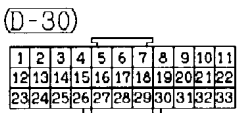

TURN-SIGNAL LAMP AND HAZARD WARNING LAMP <L.H. drive vehicles>
(CONTINUED)