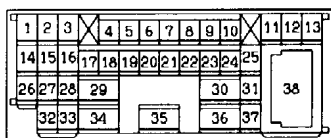

STOP LAMP

90100300776

R.H. drive vehicles

1

- AUTO-CRUISE CONTROL SYSTEM
- ENGINE CONTROL SYSTEM (6G7)
- HBB, EBD, ABS
- INVECS-II 5A/T
- SUPER SELECT 4WD II SYSTEM

(D-27)