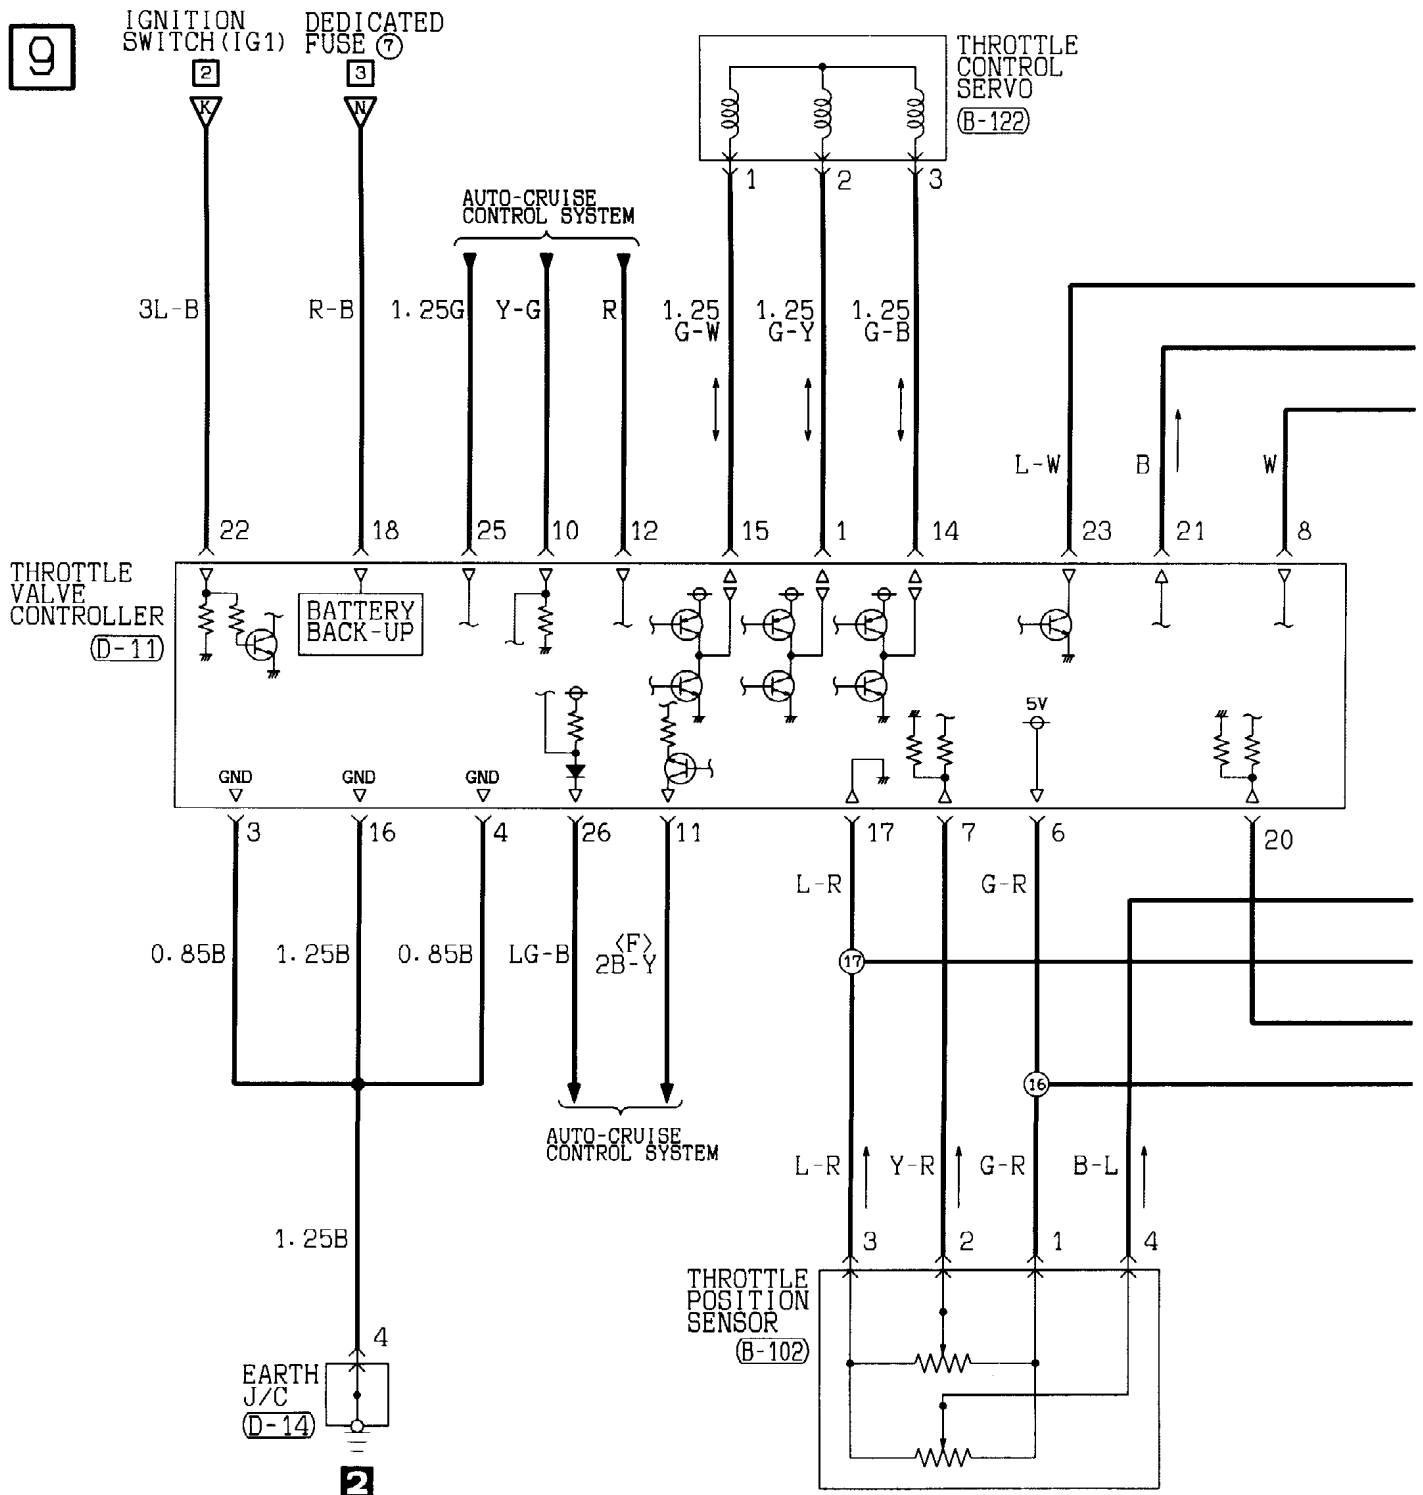

ENGINE CONTROL SYSTEM <6G7-GDI-A/T (L.H. drive vehicles)> (CONTINUED)

(B-05) (B-51) (B-60)

MU802661

(MU801211) (MU802056)

(B-102)

(MU802724)

(B-122)

(MU802078)

(D-11) (MU801825)

(D-14)

MU801335

(D-135)

(MU802073)