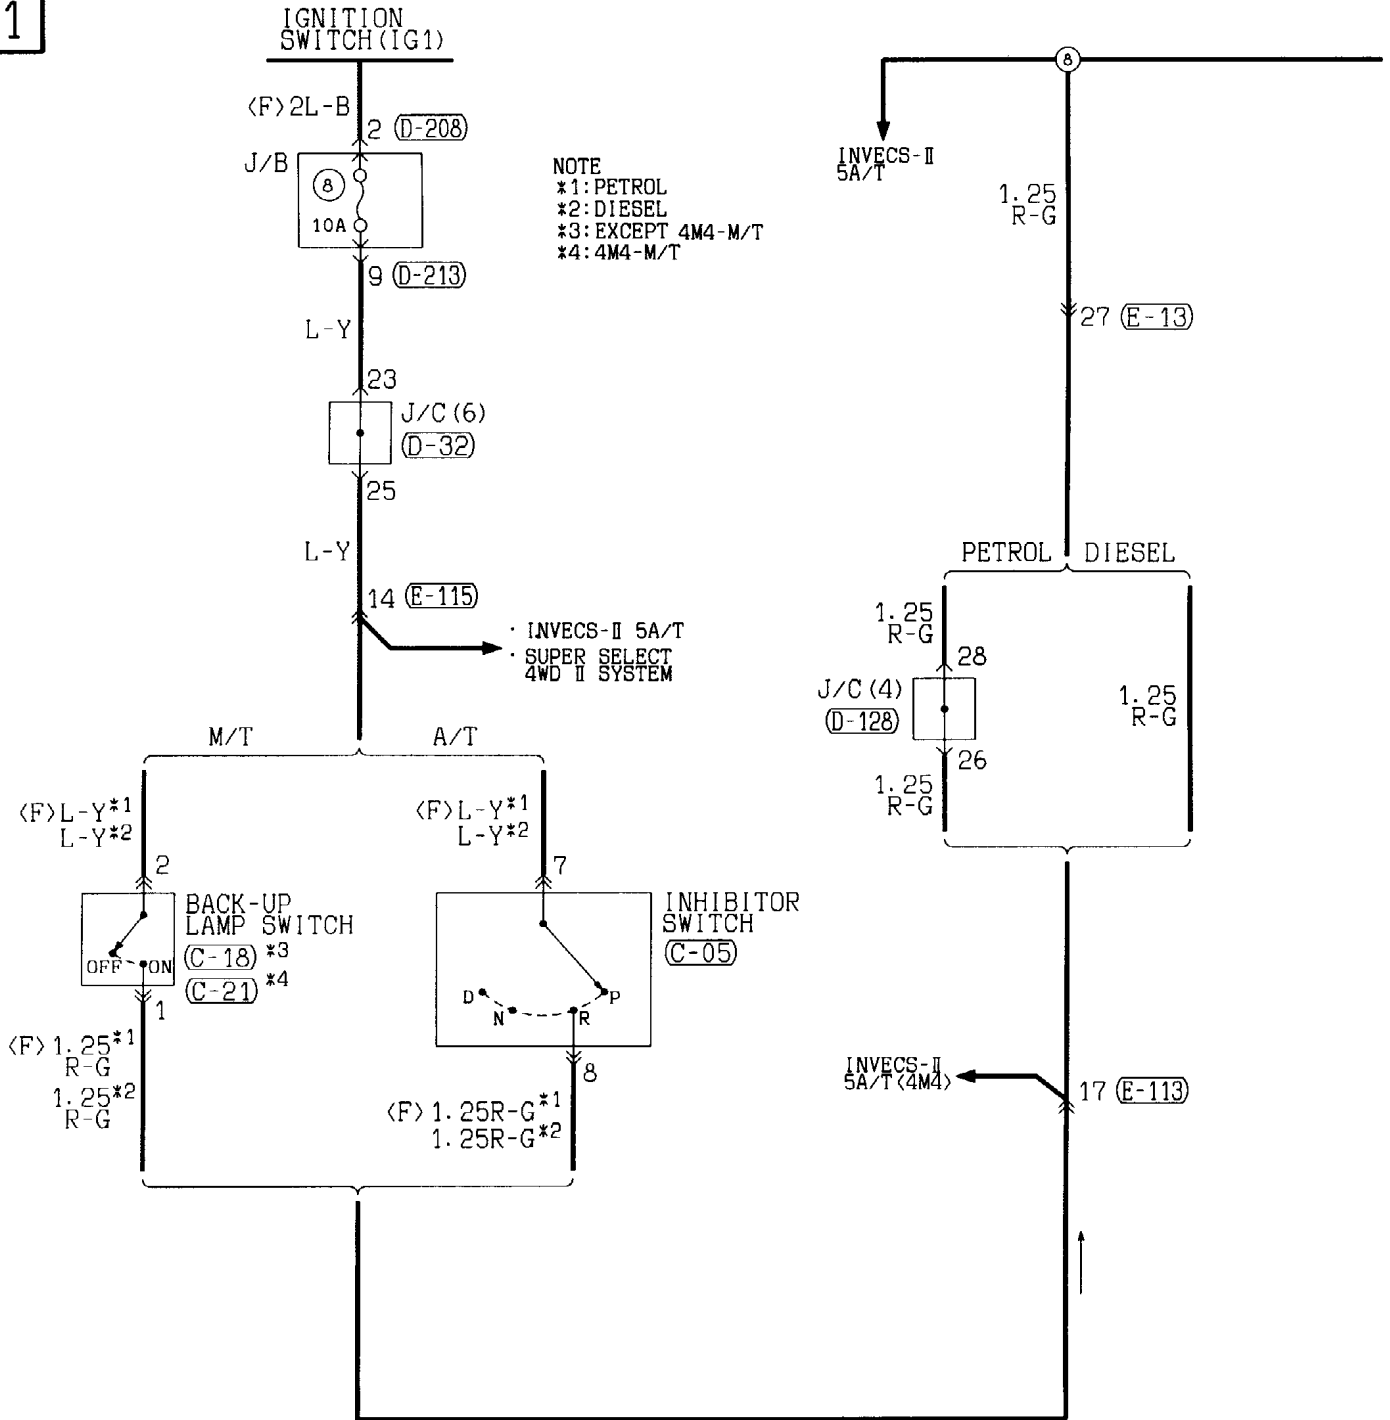

BACK-UP LAMP

90100310809

L.H. drive vehicles

1

NOTE
*1: PETROL
*2: DIESEL
*3: EXCEPT 4M4-M/T
*4: 4M4-M/T

INVECS-II 5A/T
SUPER SELECT
4WD II SYSTEM

(C-05) MU802645

1	2	3	4	5	6	7	8	9	10
6	7	8	9	10					

(C-18) MU802601

1	2

(C-21) MU802601

1	2

(D-26) Refer to P. 3-762

(D-32)

1	2	3	4	5	6	7	8	9	10	11
12	13	14	15	16	17	18	19	20	21	22
23	24	25	26	27	28	29	30	31	32	33

(D-124) Refer to P. 3-762

(D-128)

1	2	3	4	5	6	7	8	9	10	11
12	13	14	15	16	17	18	19	20	21	22
23	24	25	26	27	28	29	30	31	32	33

(D-208) MU801331

1	2		
3	4	5	6