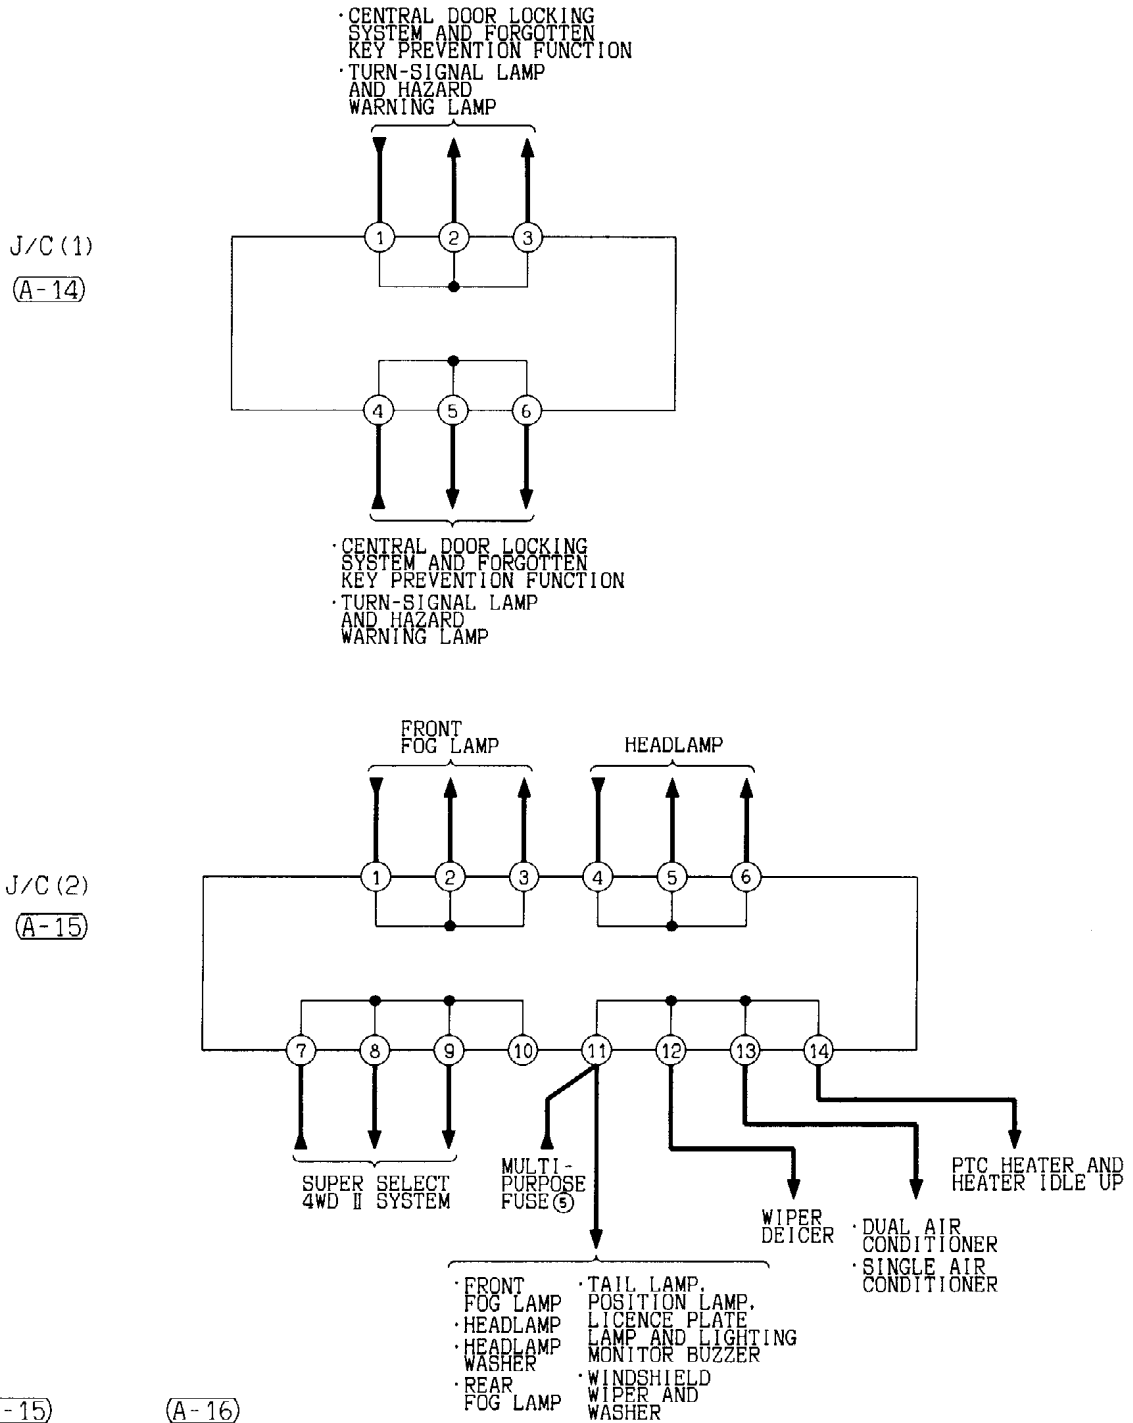

AV0285AE

AV0286AE

NOTE
 *1: LHD
 *2: RHD

JOINT CONNECTOR (J/C)

90101420358

L.H. drive vehicles

NOTE
 IN ACTUAL VEHICLES, ANY OF THE TERMINALS CONNECTED IN J/C ARE USED.
 THE TERMINALS DESCRIBED IN THE CIRCUIT DIAGRAM MAY NOT BE
 IDENTICAL TO THOSE OF THE VEHICLES.