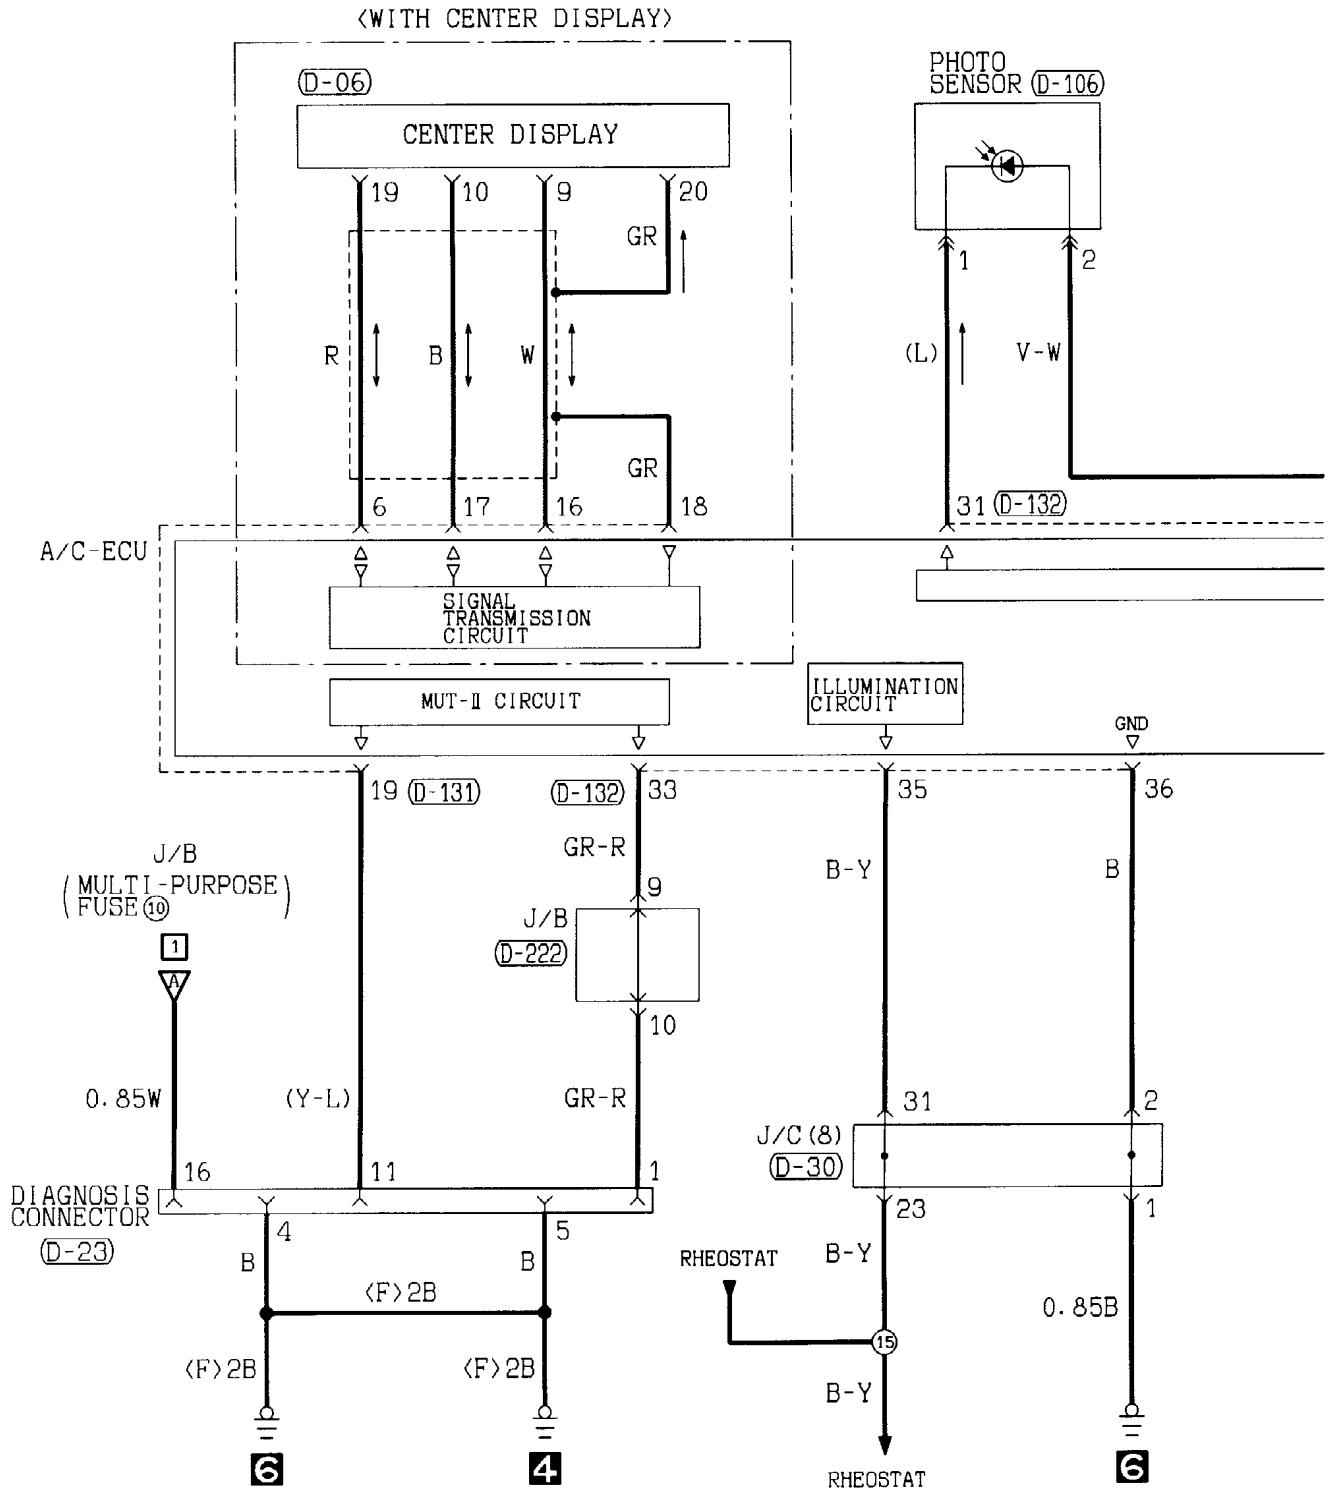

SINGLE AUTOMATIC AIR CONDITIONER <6G7 (R.H. drive vehicles)>
(CONTINUED)

5