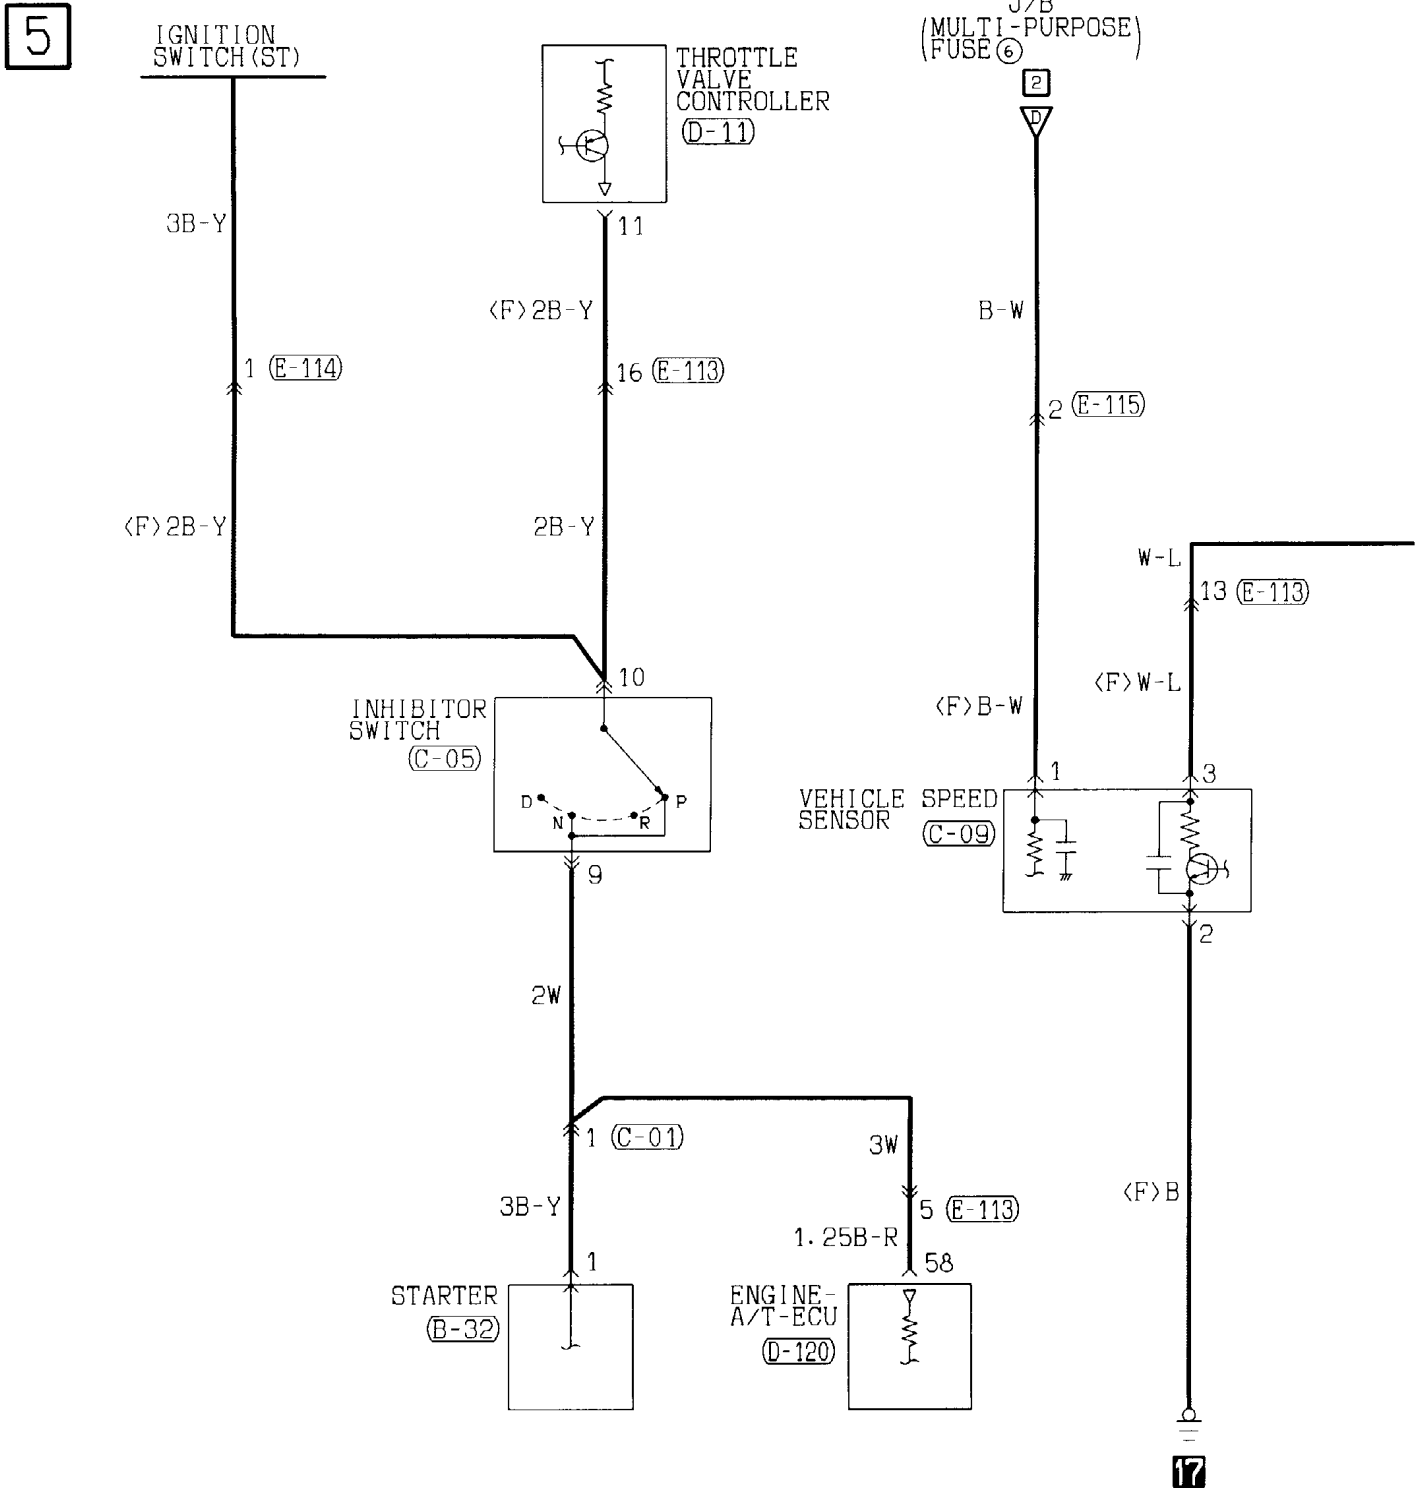

AUTO-CRUISE CONTROL SYSTEM <6G7-A/T (R.H. drive vehicles)> (CONTINUED)

B-32

C-01

C-05

C-09

D-06

(MU801585)

D-11

(MU801825)

D-23

FRONT SIDE

D-27

Refer to P. 3-762

D-222

(MU801514)

E-13

Refer to P. 3-762

E-113

Refer to P. 3-762

E-114

E-115

MU801361