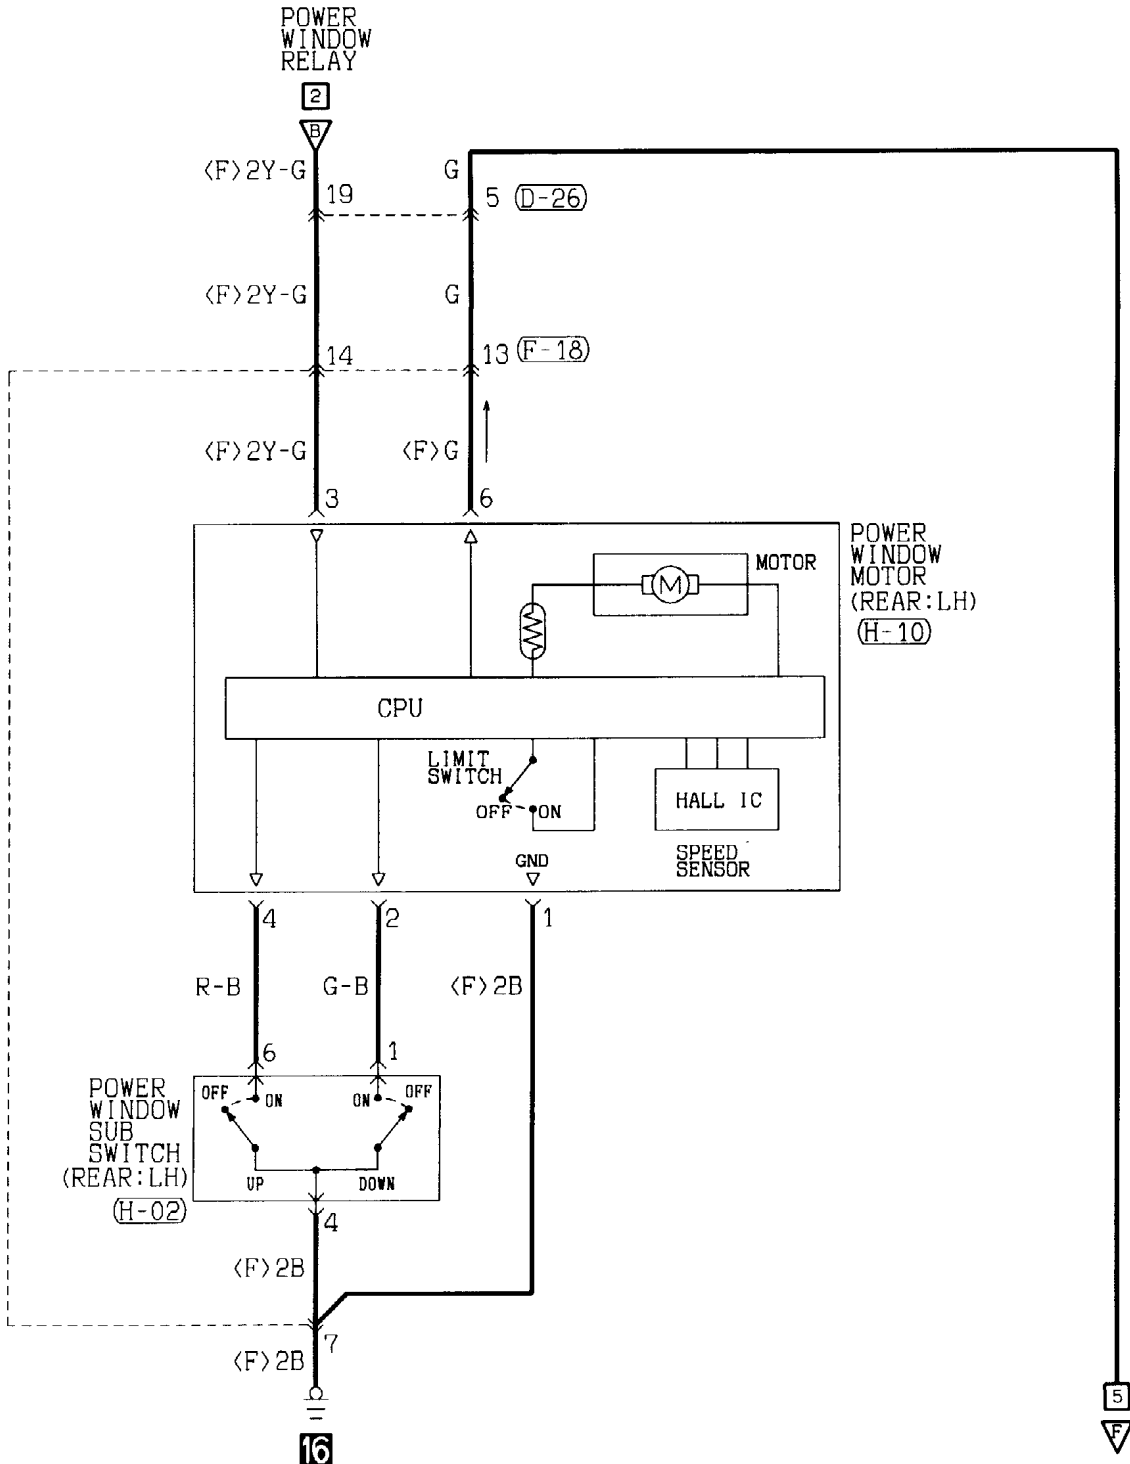

POWER WINDOWS <Long wheelbase models (L.H. drive vehicles)> (CONTINUED)

3

(D-124)

(F-04) MU801857

(F-18) MU801857

(H-02)

(H-10)