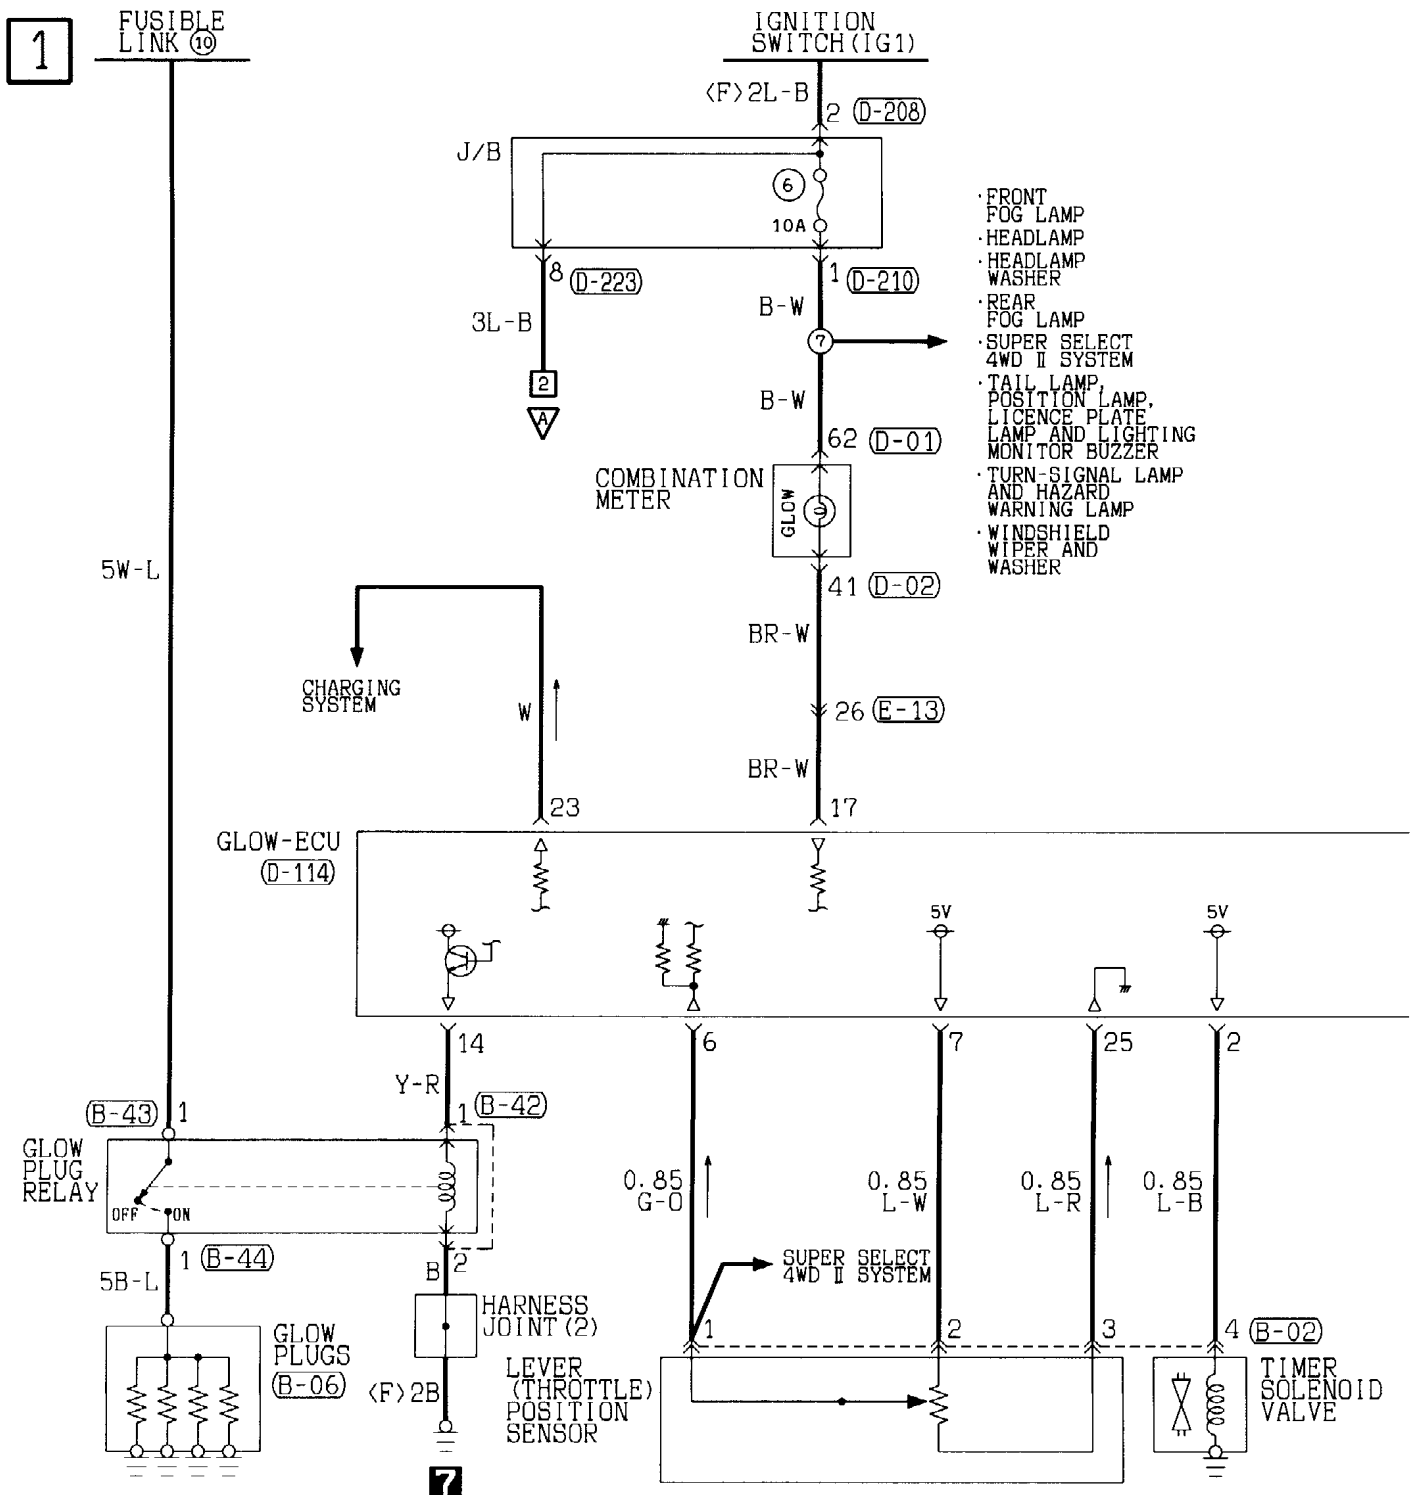

Wire colour code
 B:Black LG:Light green G:Green L:Blue
 BR:Brown O:Orange GR:Gray R:Red
 W:White SB:Sky blue P:Pink Y:Yellow
 V:Violet

NOTES

ENGINE CONTROL SYSTEM

90100082351

4D5 <L.H. drive vehicles>

2

(D-114) (MU801824)