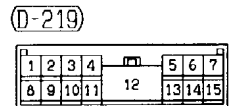

CENTRAL DOOR LOCKING SYSTEM AND FORGOTTEN KEY PREVENTION FUNCTION <R.H. drive vehicles with keyless entry system> (CONTINUED)

5