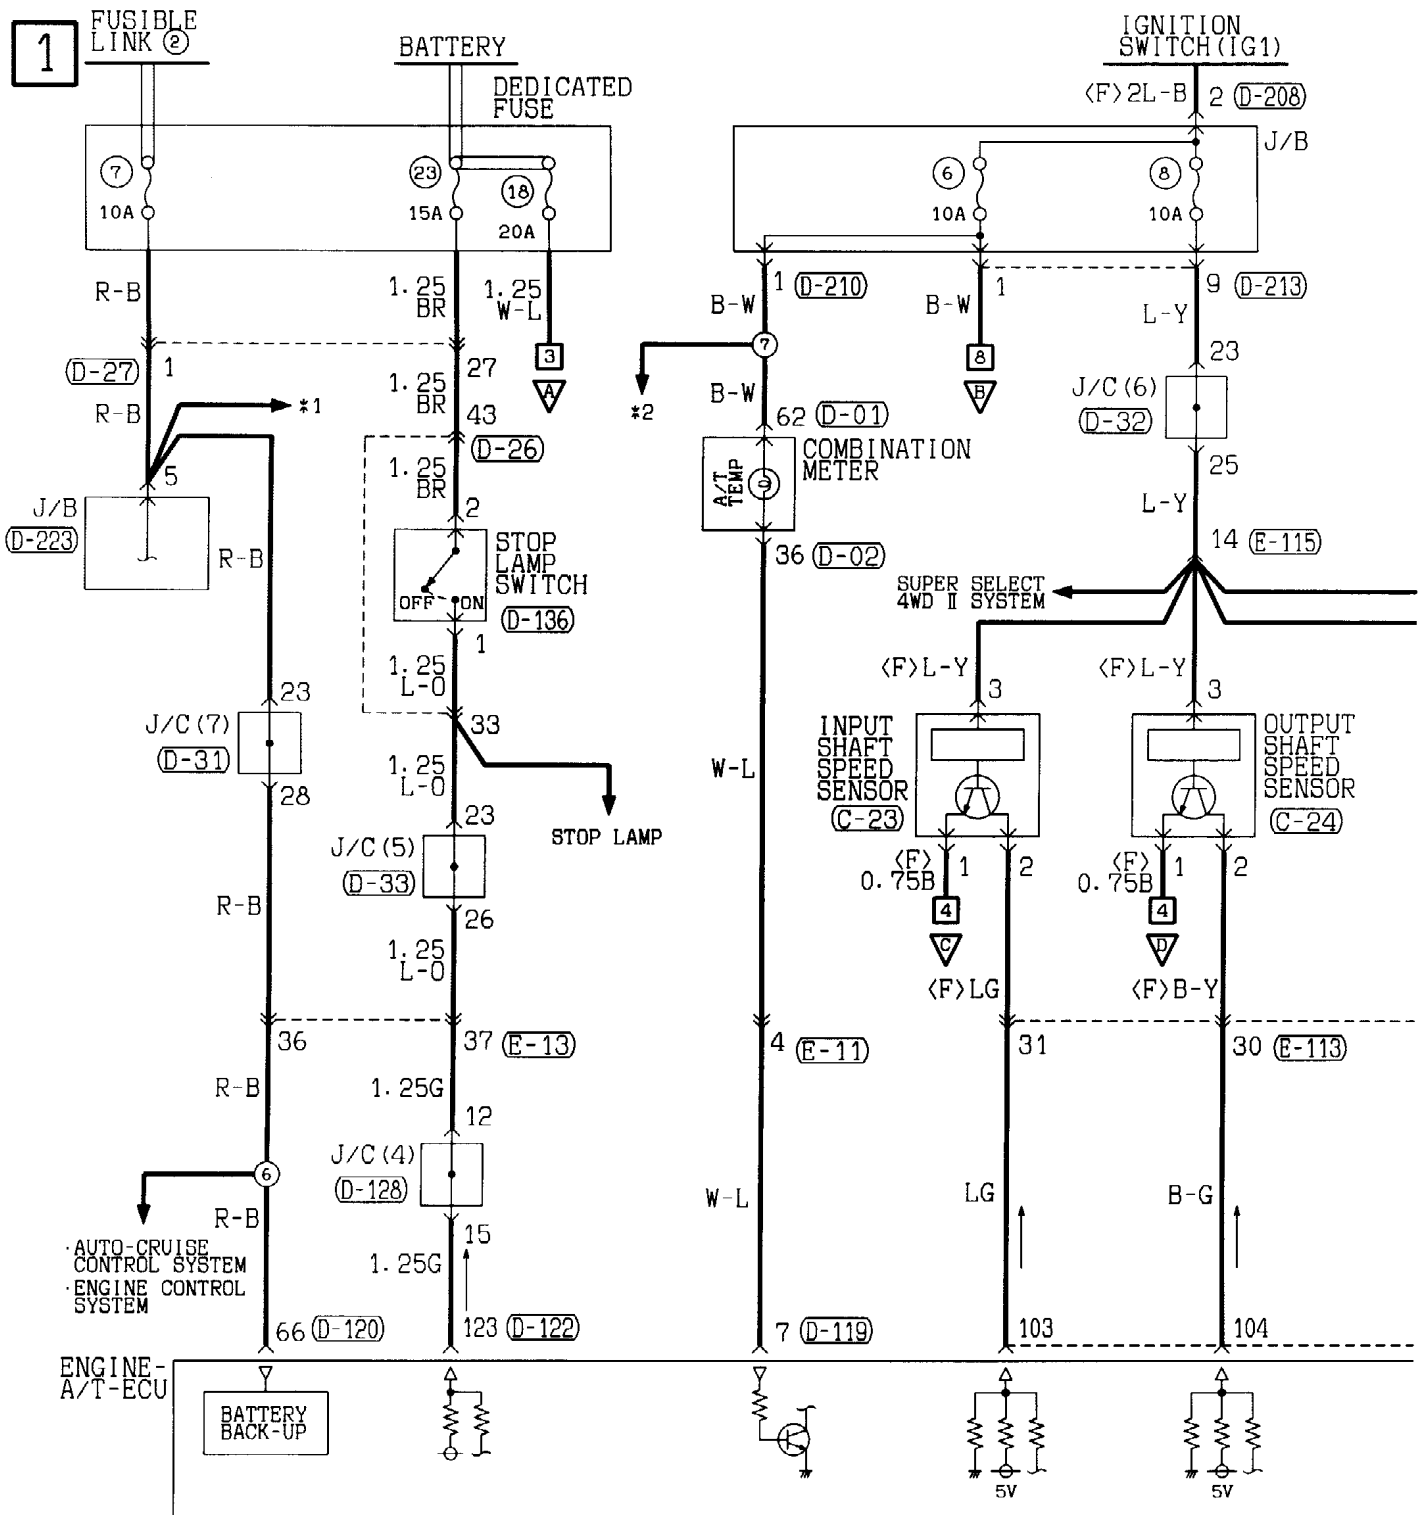

2

Wire colour code
 B : Black LG:Light green G :Green L :Blue W :White Y :Yellow SB:Sky blue
 BR:Brown O :Orange GR:Gray R :Red P :Pink V :Violet

INVECS-II 5A/T

90100110218

6G7-GDI <L.H. drive vehicles>

NOTE