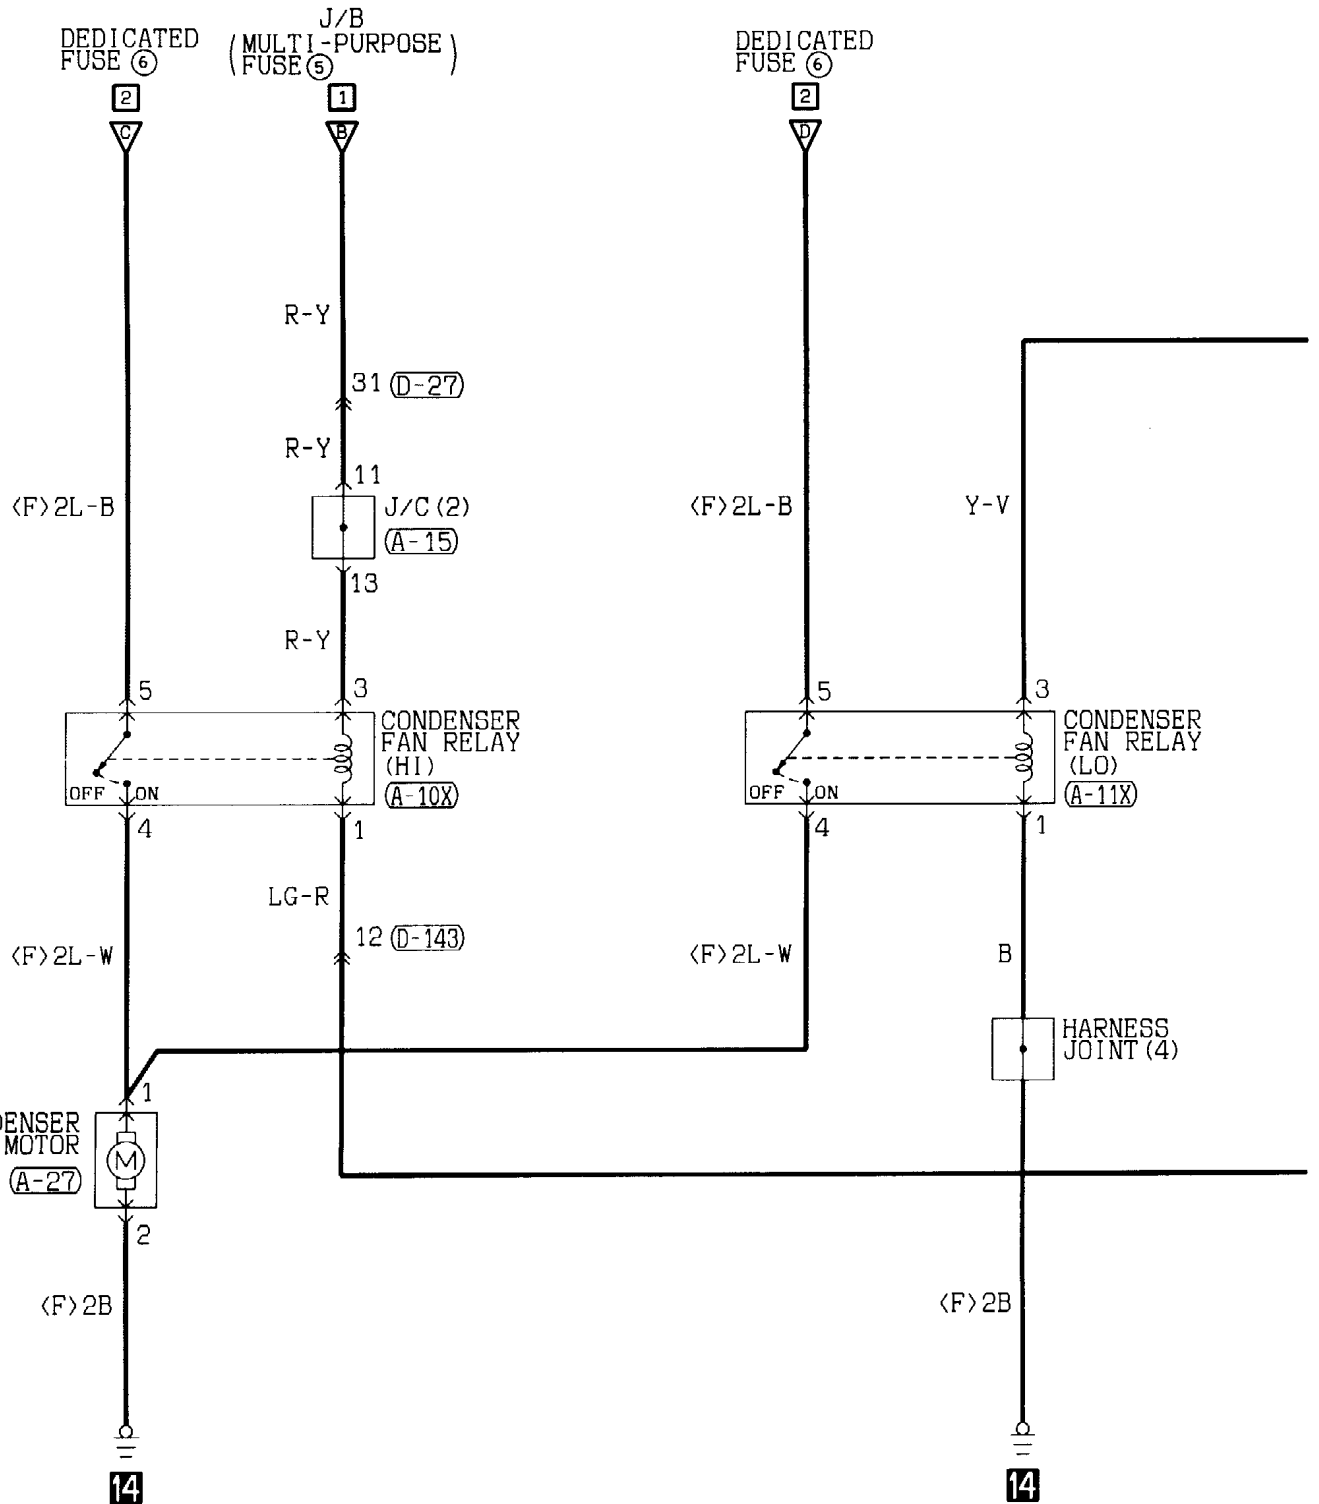

SINGLE AUTOMATIC AIR CONDITIONER <4M4 (R.H. drive vehicles)>
(CONTINUED)

3

(A-05)
MU802749

(A-10X)

(A-11X)

(A-13X)

(A-15)

(A-16)

(A-24)

(A-27)

(B-48)

(D-27)

(E-13)

Refer to P. 3-762