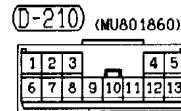

POWER DISTRIBUTION SYSTEM <Petrol (R.H. drive vehicles)> (CONTINUED)

5