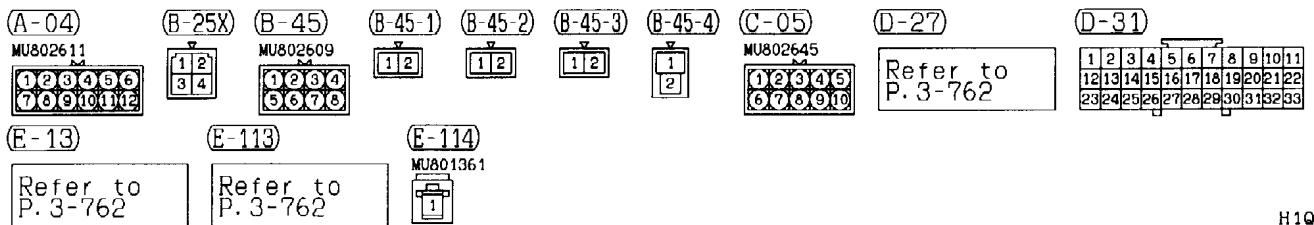

ENGINE CONTROL SYSTEM

90100082337

4M4 <L.H. drive vehicles>

1