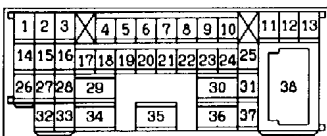

MU801331

(MU801866)