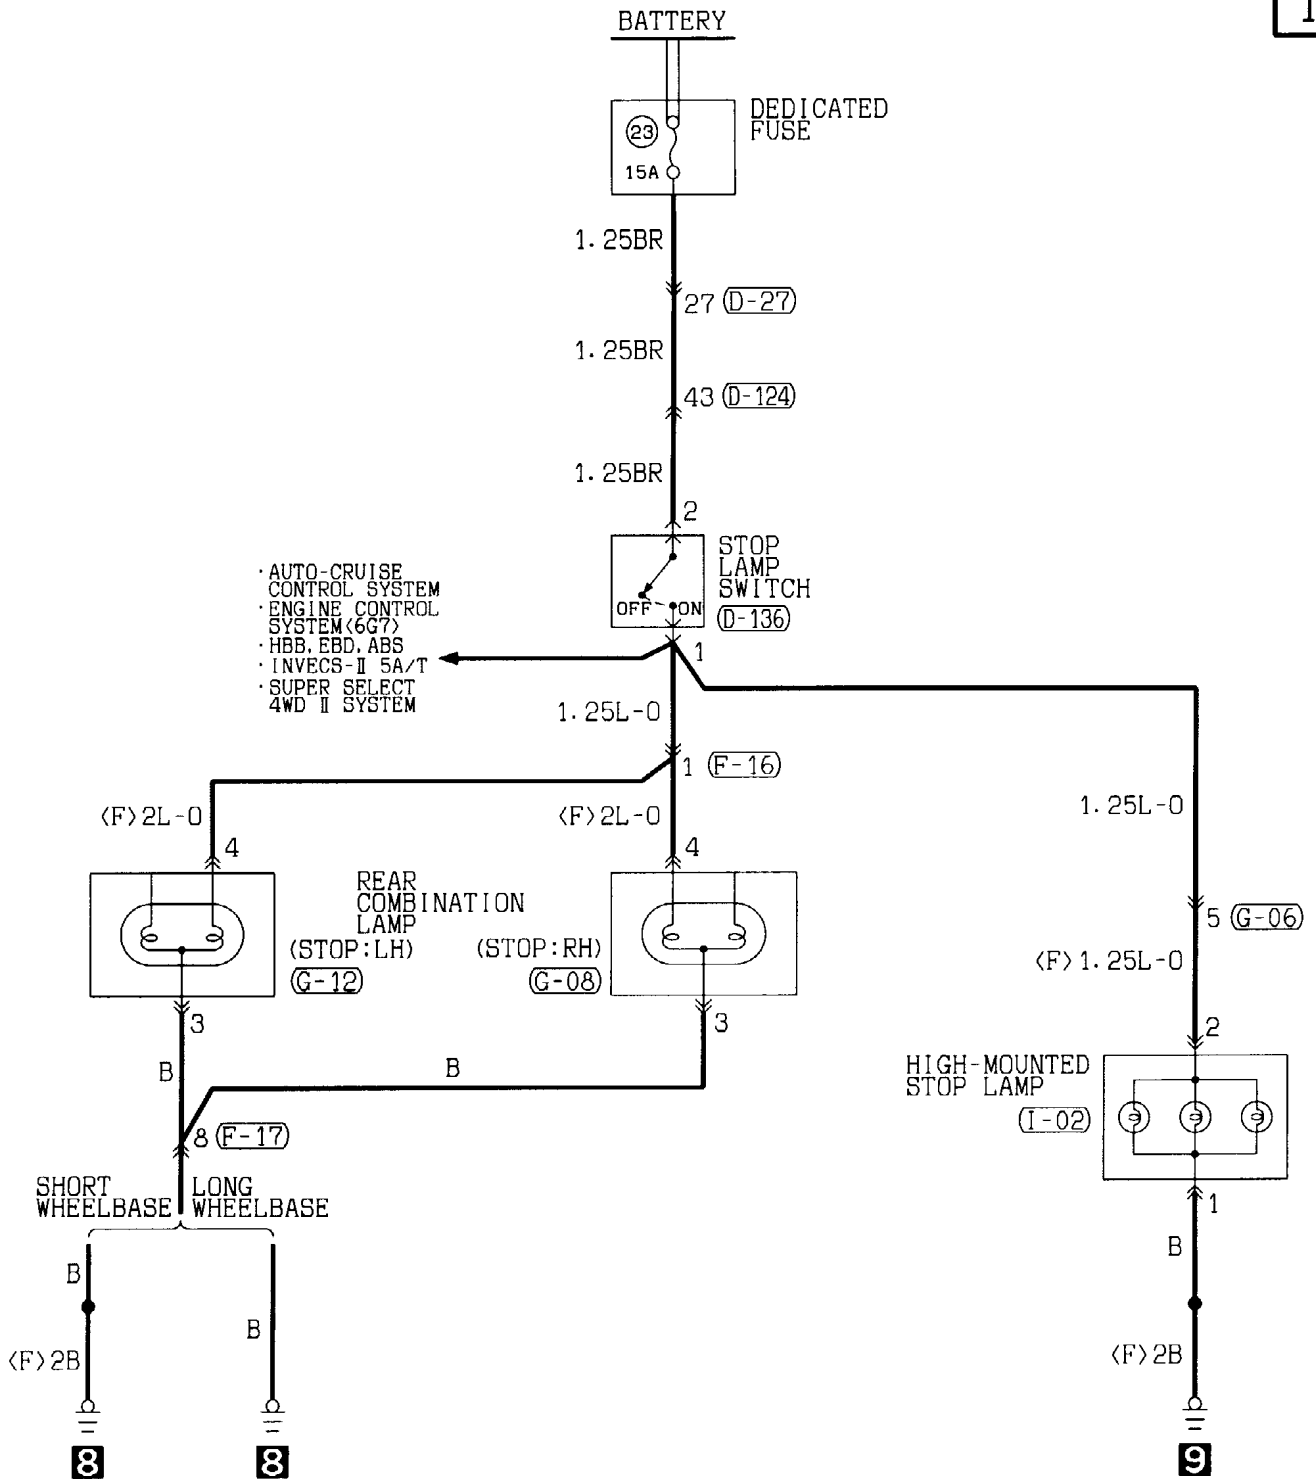

STOP LAMP

90100300776

R.H. drive vehicles

1

- AUTO-CRUISE CONTROL SYSTEM
- ENGINE CONTROL SYSTEM (6G7)
- HBB, EBD, ABS
- INVECS-II 5A/T
- SUPER SELECT 4WD II SYSTEM