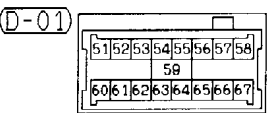

AUTO-CRUISE CONTROL SYSTEM <6G7-A/T (R.H. drive vehicles)> (CONTINUED)

3

(E-13) Refer to P. 3-762