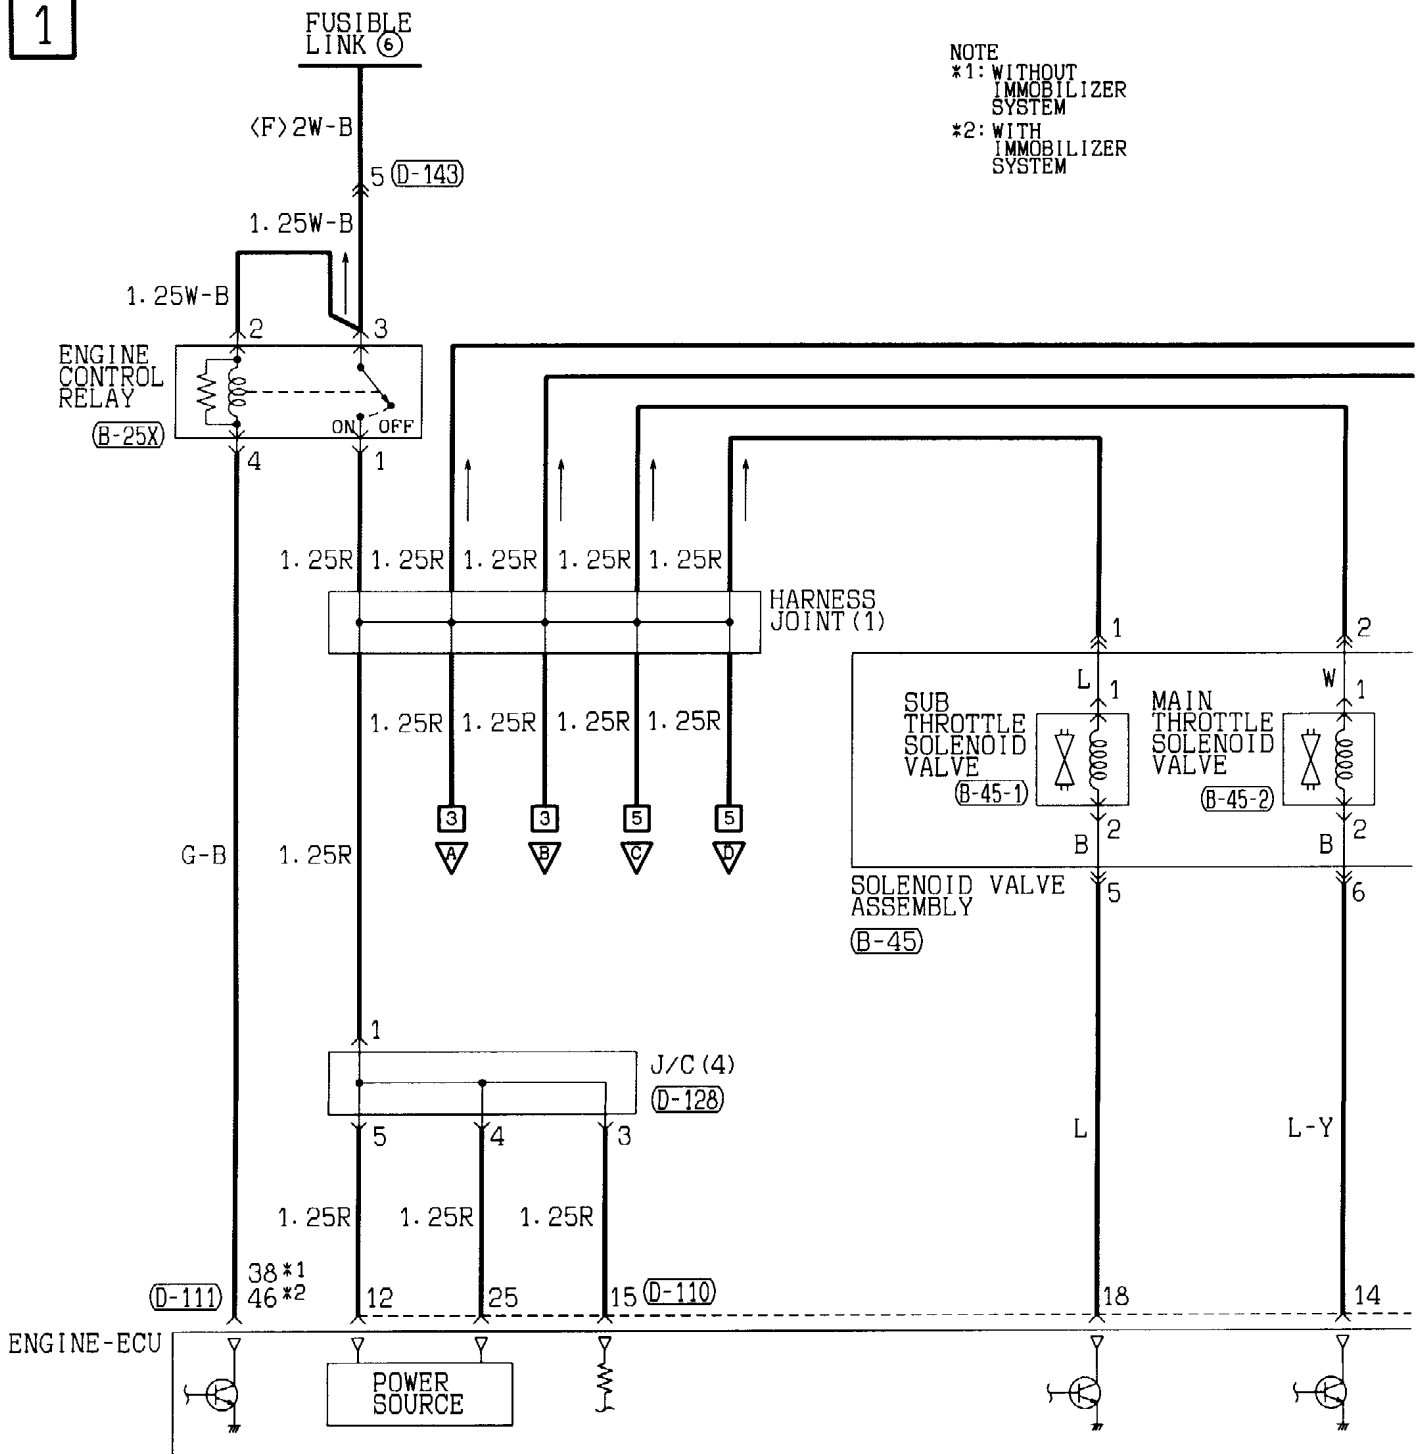

ENGINE CONTROL SYSTEM <4M4 (L.H. drive vehicles)> (CONTINUED)

9

NOTES

ENGINE CONTROL SYSTEM

90100082344

4M4 <R.H. drive vehicles>

1

NOTE
 *1: WITHOUT IMMOBILIZER SYSTEM
 *2: WITH IMMOBILIZER SYSTEM