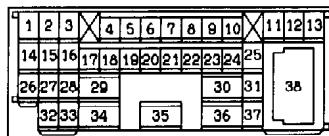

(A-07X)

(A-08X)

(D-27)