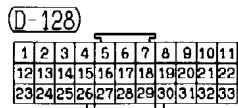

2

Wire colour code
 B : Black LG:Light green G :Green L :Blue W :White Y :Yellow SB:Sky blue
 BR:Brown O :Orange GR:Gray R :Red P :Pink V :Violet

INVECS-II 5A/T

90100110218

6G7-GDI <L.H. drive vehicles>

NOTE