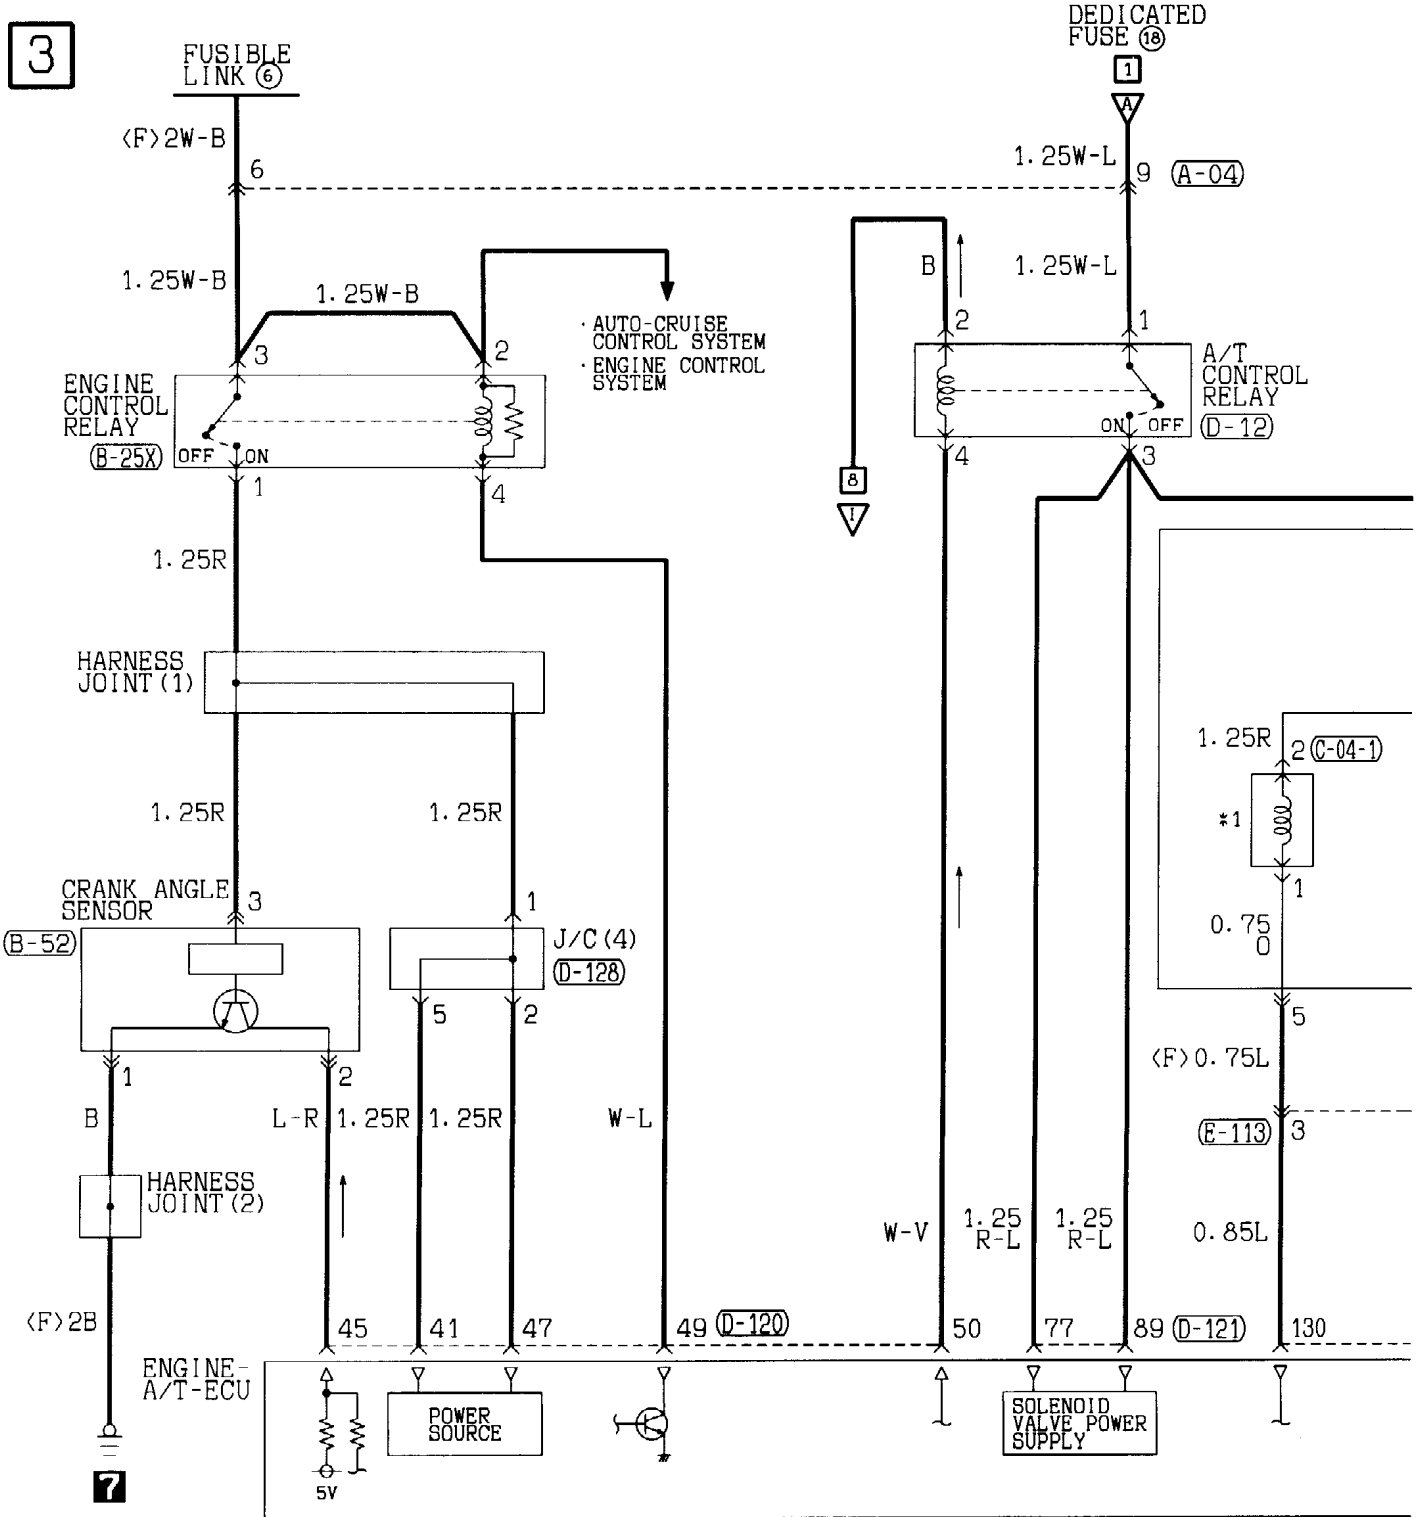

(E-114) (E-115) MU801361

1

1	2	3
4	5	6
7	8	9
10	11	12
13	14	15
16		

(E-117) MU801449

1	2	3
4	5	6
7	8	

H1G07E00AB

INVECS-II 5A/T <6G7-GDI (L.H. drive vehicles)> (CONTINUED)

- NOTE
- *1: OVERDRIVE SOLENOID VALVE
 - *2: UNDERDRIVE SOLENOID VALVE
 - *3: SECOND SOLENOID VALVE
 - *4: DAMPER CLUTCH CONTROL SOLENOID VALVE
 - *5: REDUCTION SOLENOID VALVE
 - *6: LOW AND REVERSE SOLENOID VALVE