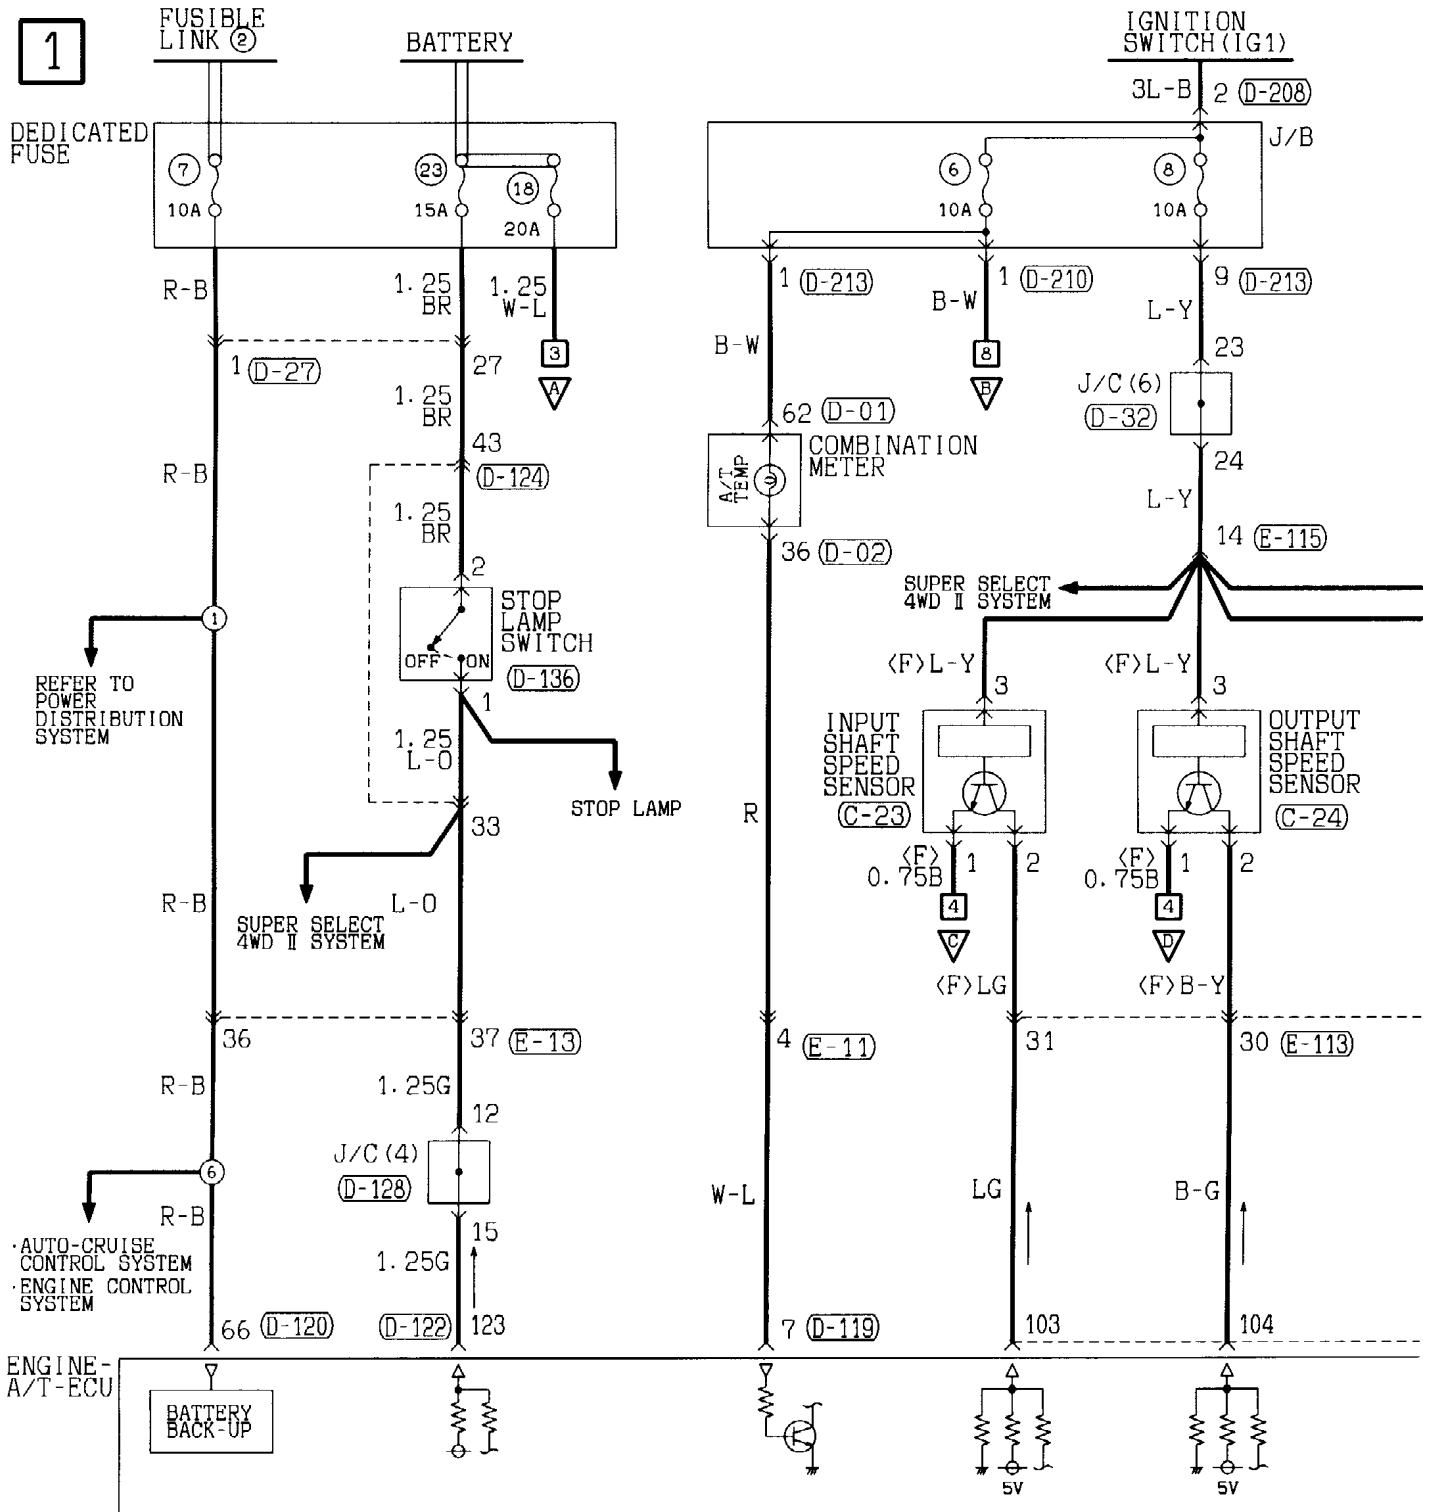

INVECS-II 5A/T

90100110225

6G7-GDI <R.H. drive vehicles>