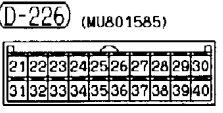

TURN-SIGNAL LAMP AND HAZARD WARNING LAMP <L.H. drive vehicles>
(CONTINUED)