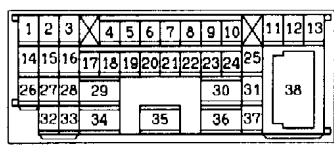

REAR HEATER

90101530129

Short wheelbase models <L.H. drive vehicles>

1

6

(D-27)

MU801331