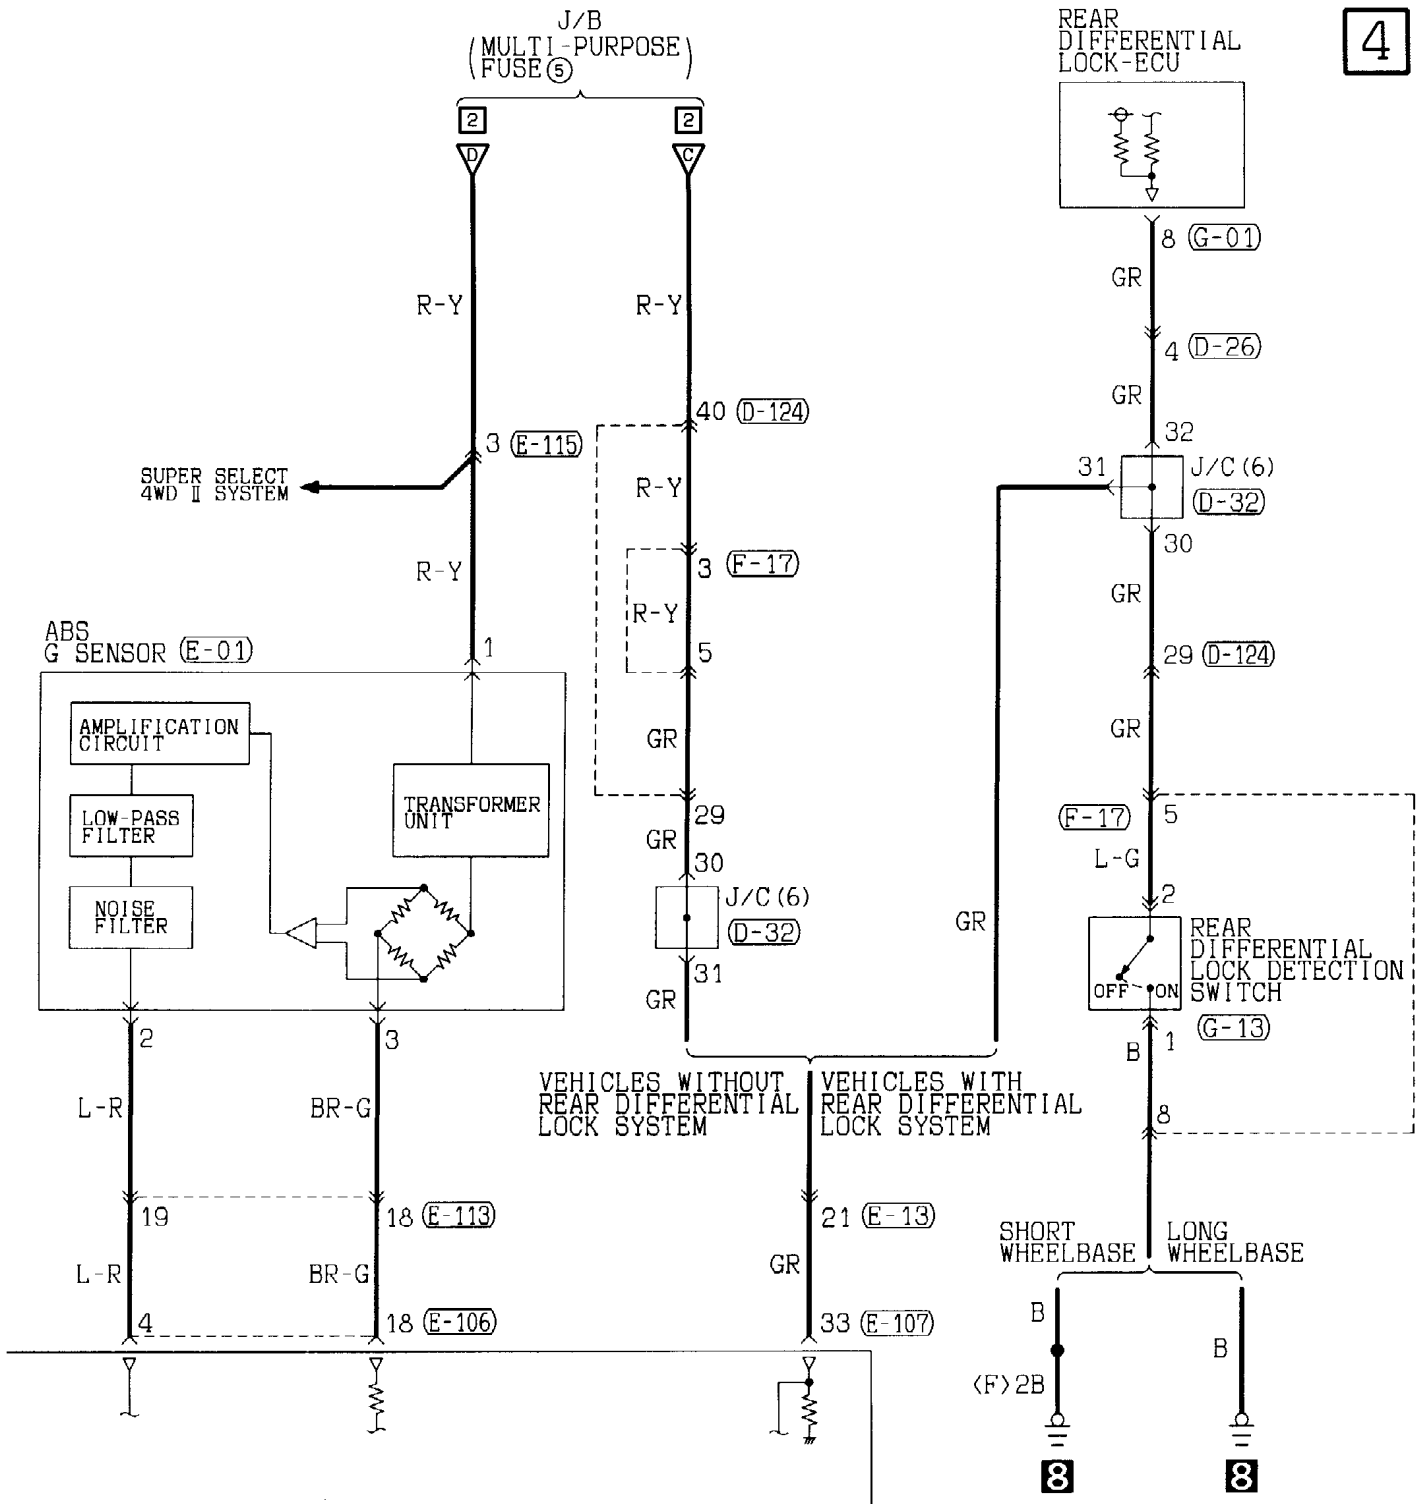

4

(D-213) MU801847	(E-01) MU802337	(E-10) MU801857	(E-13) Refer to P. 3-762	(E-106) (MU803773)	(E-107) (MU803772)	(E-113) Refer to P. 3-762
<table border="1"> <tr><td>1</td><td>2</td><td>3</td><td>4</td></tr> <tr><td>5</td><td>6</td><td>7</td><td>8</td></tr> <tr><td>9</td><td>10</td><td>11</td><td>12</td></tr> </table>	<table border="1"> <tr><td>1</td><td>2</td><td>3</td></tr> <tr><td>4</td><td>5</td><td>6</td></tr> </table>	<table border="1"> <tr><td>1</td><td>2</td><td>3</td><td>4</td><td>5</td><td>6</td></tr> <tr><td>7</td><td>8</td><td>9</td><td>10</td><td>11</td><td>12</td></tr> <tr><td>13</td><td>14</td><td>15</td><td>16</td><td>17</td><td>18</td></tr> </table>	<table border="1"> <tr><td>1</td><td>2</td><td>3</td><td>4</td><td>5</td><td>6</td><td>7</td><td>8</td><td>9</td><td>10</td><td>11</td><td>12</td><td>13</td></tr> <tr><td>14</td><td>15</td><td>16</td><td>17</td><td>18</td><td>19</td><td>20</td><td>21</td><td>22</td><td>23</td><td>24</td><td>25</td><td>26</td></tr> </table>	<table border="1"> <tr><td>31</td><td>32</td><td>33</td><td>34</td><td>35</td><td>36</td><td>37</td><td>38</td><td>39</td><td>40</td><td>41</td></tr> <tr><td>42</td><td>43</td><td>44</td><td>45</td><td>46</td><td>47</td><td>48</td><td>49</td><td>50</td><td>51</td><td>52</td></tr> </table>	<table border="1"> <tr><td>1</td><td>2</td><td>3</td><td>4</td><td>5</td><td>6</td><td>7</td><td>8</td><td>9</td><td>10</td><td>11</td><td>12</td><td>13</td><td>14</td><td>15</td><td>16</td><td>17</td><td>18</td><td>19</td><td>20</td><td>21</td><td>22</td><td>23</td><td>24</td><td>25</td><td>26</td><td>27</td><td>28</td><td>29</td><td>30</td><td>31</td><td>32</td><td>33</td><td>34</td><td>35</td><td>36</td><td>37</td><td>38</td><td>39</td><td>40</td><td>41</td><td>42</td><td>43</td><td>44</td><td>45</td><td>46</td><td>47</td><td>48</td><td>49</td><td>50</td><td>51</td><td>52</td></tr> </table>	

Wire colour code
B : Black   LG: Light green   G : Green   L : Blue
BR: Brown   O : Orange   GR: Gray   R : Red
W : White   SB: Sky blue   P : Pink   Y : Yellow
V : Violet