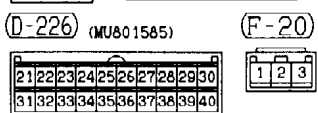

H-01

H-09

H-20

H-24

IGNITION KEY CYLINDER ILLUMINATION LAMP

90100260531

L.H. drive vehicles

2