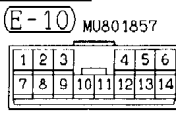

AUTO-CRUISE CONTROL SYSTEM <6G7-M/T (L.H. drive vehicles)> (CONTINUED)