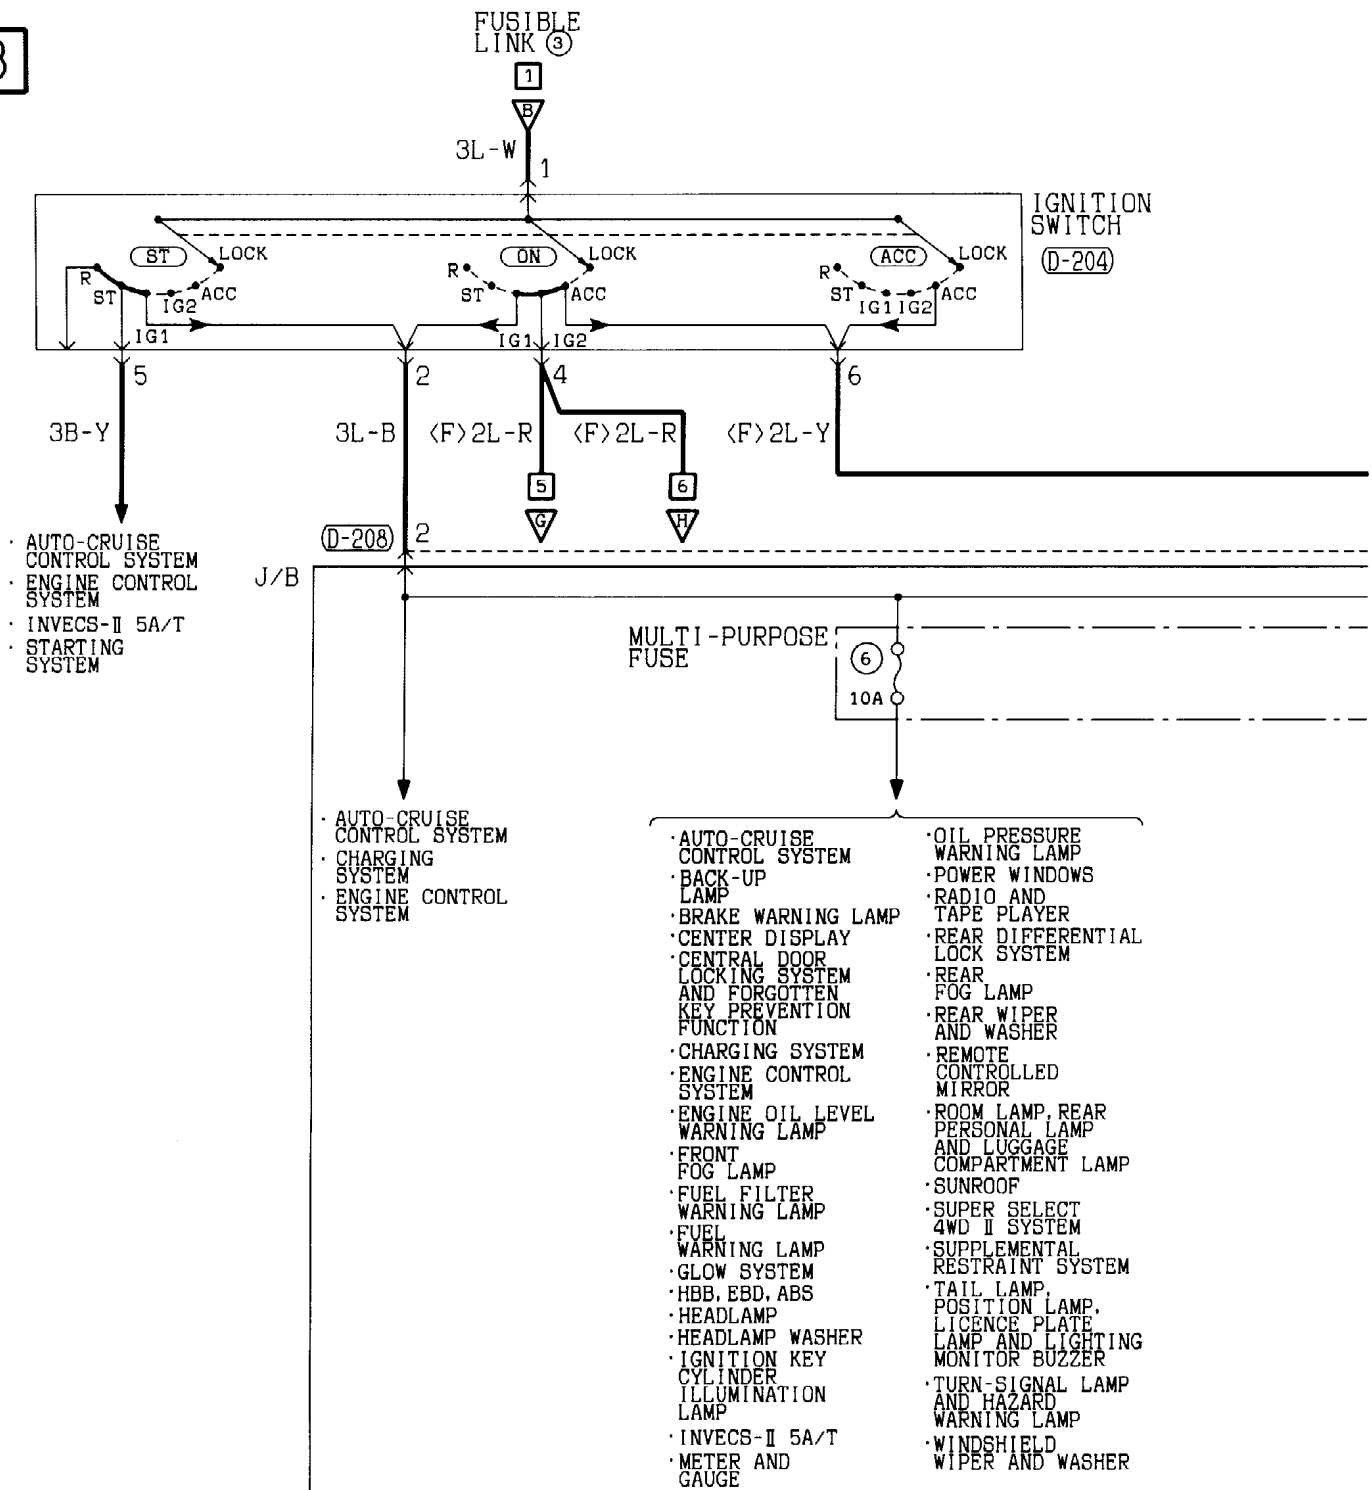

POWER DISTRIBUTION SYSTEM <Diesel (R.H. drive vehicles)> (CONTINUED)

3

(A-06X)

(D-27)

(D-204)

(D-208)

(D-223)

MU801331

(MU801866)