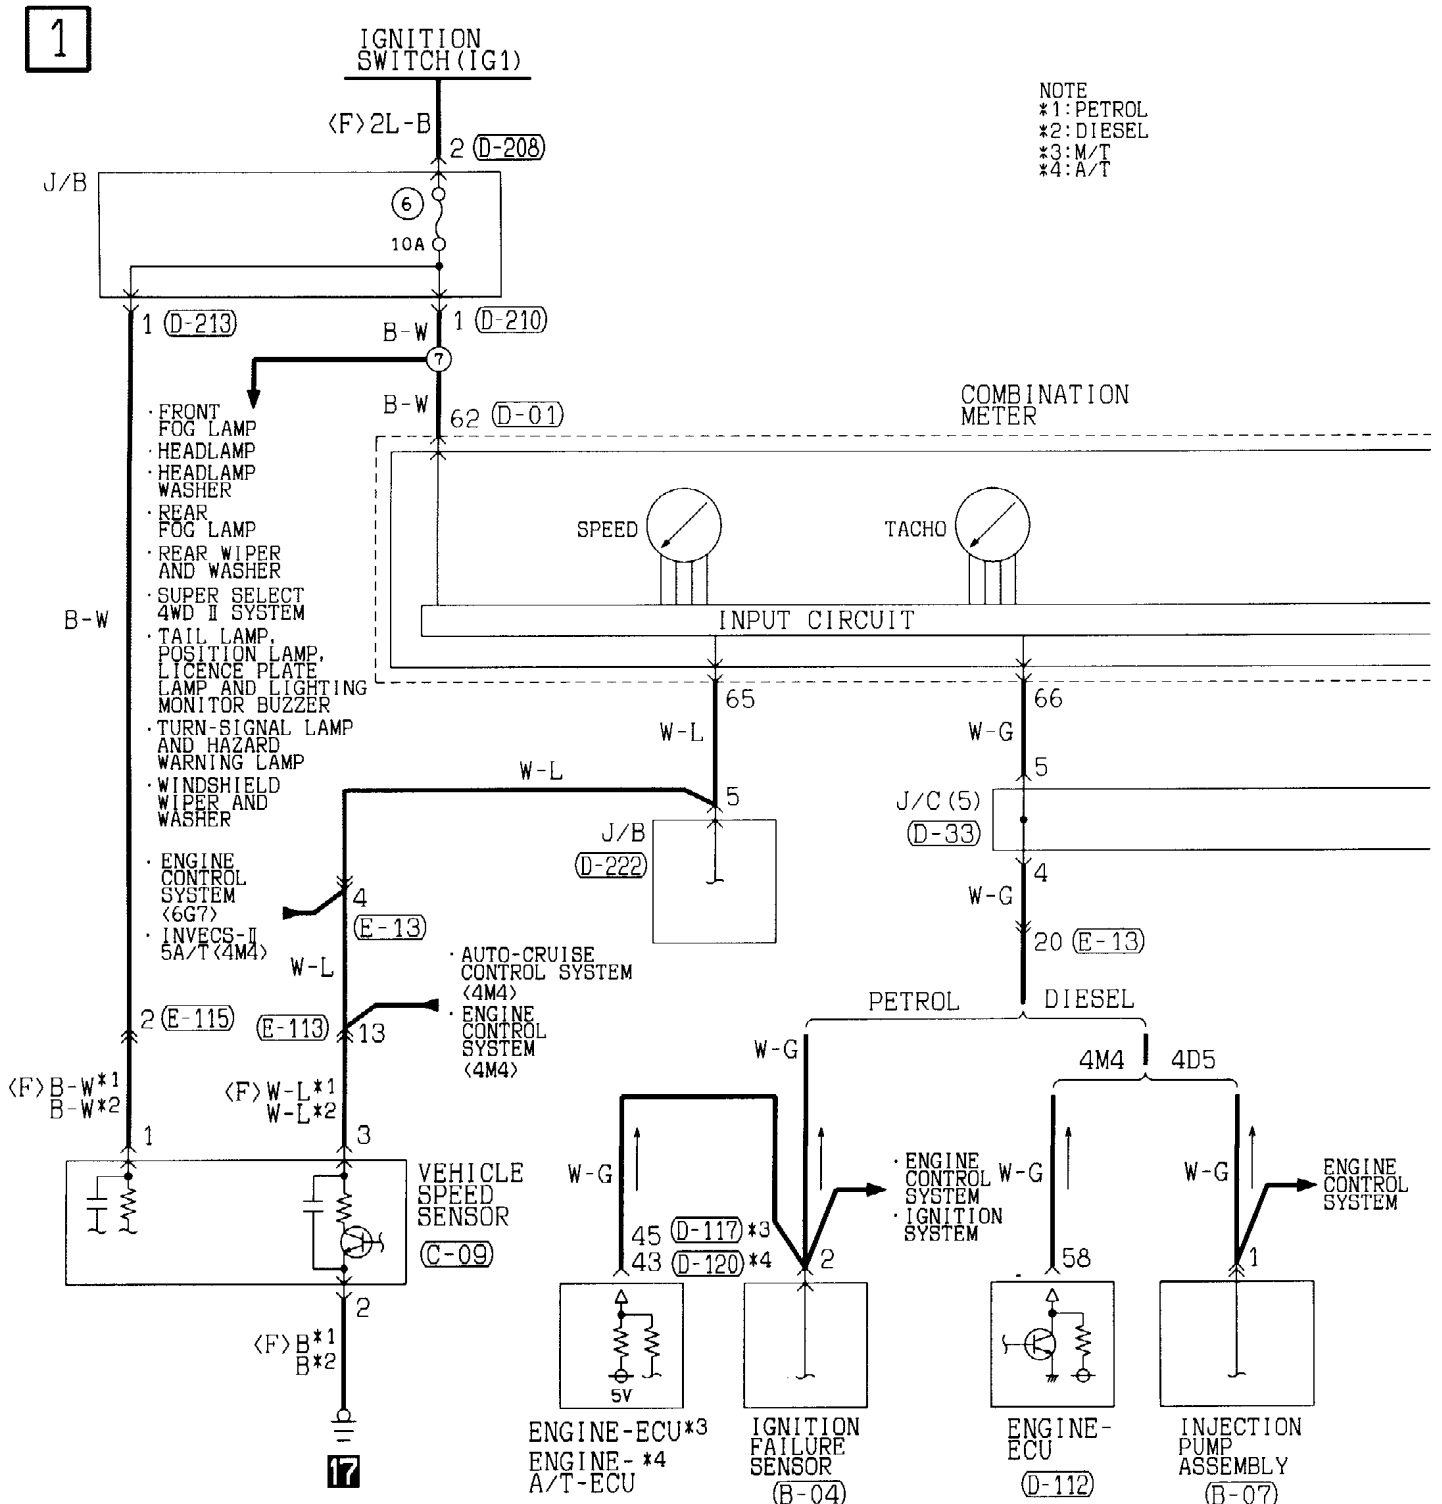

B :Black LG:Light green G :Green L :Blue W :White Y :Yellow SB:Sky blue
 BR:Brown O :Orange GR:Gray R :Red P :Pink V :Violet

HORN

1

NOTES

METER AND GAUGE

90100350924

L.H. drive vehicles

B-04 (MU802724)