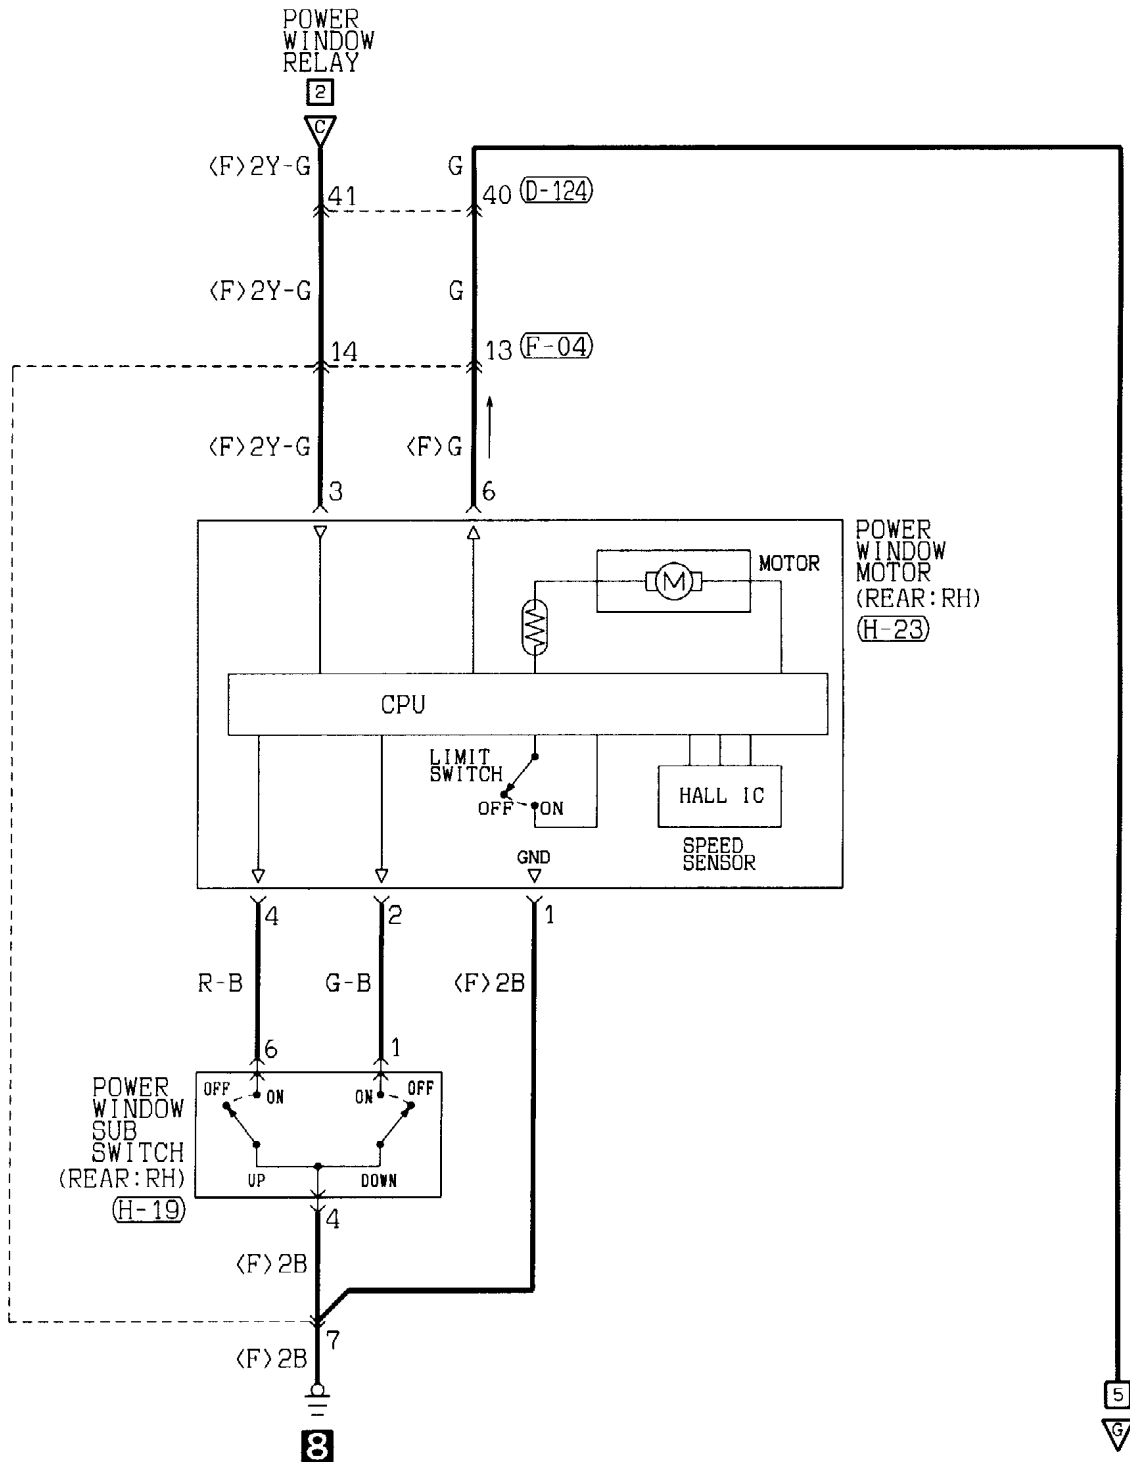

(H-19)

(H-23)

Wire colour code

B:Black LG:Light green G:Green L:Blue W:White Y:Yellow SB:Sky blue
 BR:Brown O:Orange GR:Gray R:Red P:Pink V:Violet

POWER WINDOWS <Long wheelbase models (L.H. drive vehicles)> (CONTINUED)