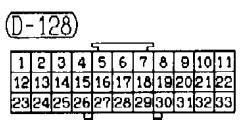

(E-13) Refer to P. 3-762