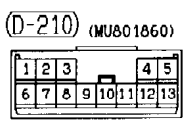

(E-13) Refer to P. 3-762