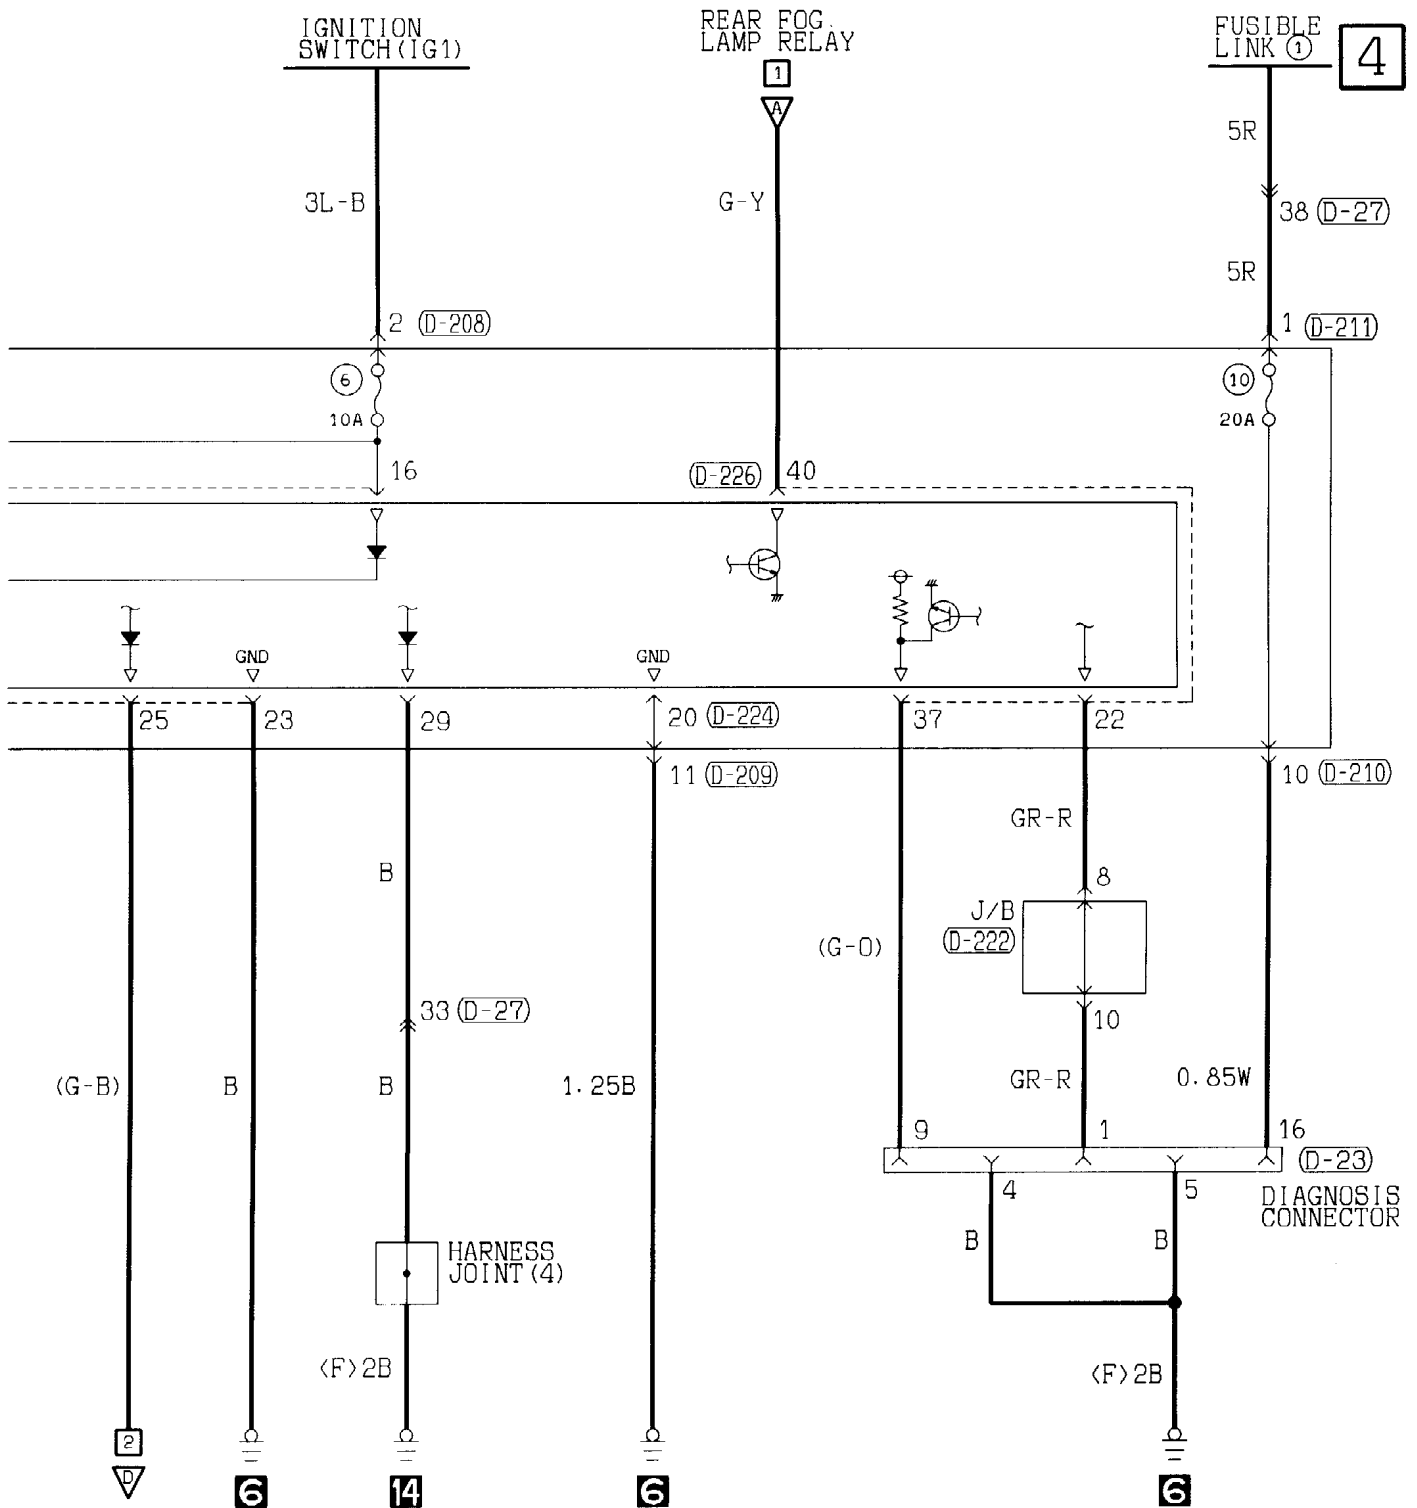

(D-203-2)

(D-208)

MU801331

(D-209) MU801855

(D-210) (MU801860)

(D-211)

(D-222)

(D-223)

Wire colour code
B :Black LG:Light green G :Green L :Blue W :White Y :Yellow SB:Sky blue
BR:Brown O :Orange GR:Gray R :Red P :Pink V :Violet