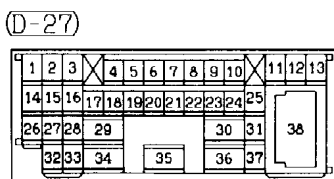

ROOM LAMP, REAR PERSONAL LAMP AND LUGGAGE COMPARTMENT LAMP

90101320450

Long wheelbase models <L.H. drive vehicles>

1