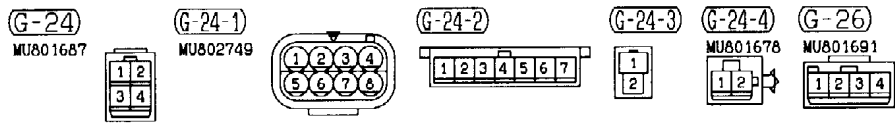

8

Wire colour code
B :Black LG:Light green G :Green L :Blue W :White Y :Yellow SB:Sky blue
BR:Brown O :Orange GR:Gray R :Red P :Pink V :Violet