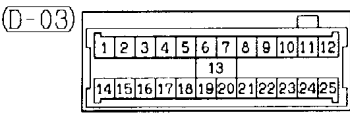

AUTO-CRUISE CONTROL SYSTEM <6G7-A/T (R.H. drive vehicles)> (CONTINUED)

3

(E-13) Refer to P. 3-762