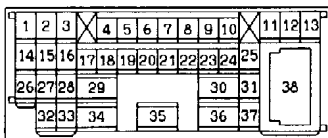

REAR HEATER

90101530136

Short wheelbase models <R.H. drive vehicles>