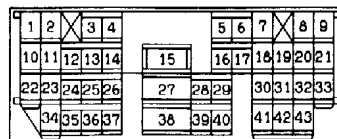

ROOM LAMP, REAR PERSONAL LAMP AND LUGGAGE COMPARTMENT LAMP
<Long wheelbase models (R.H. drive vehicles)> (CONTINUED)

(D-26)