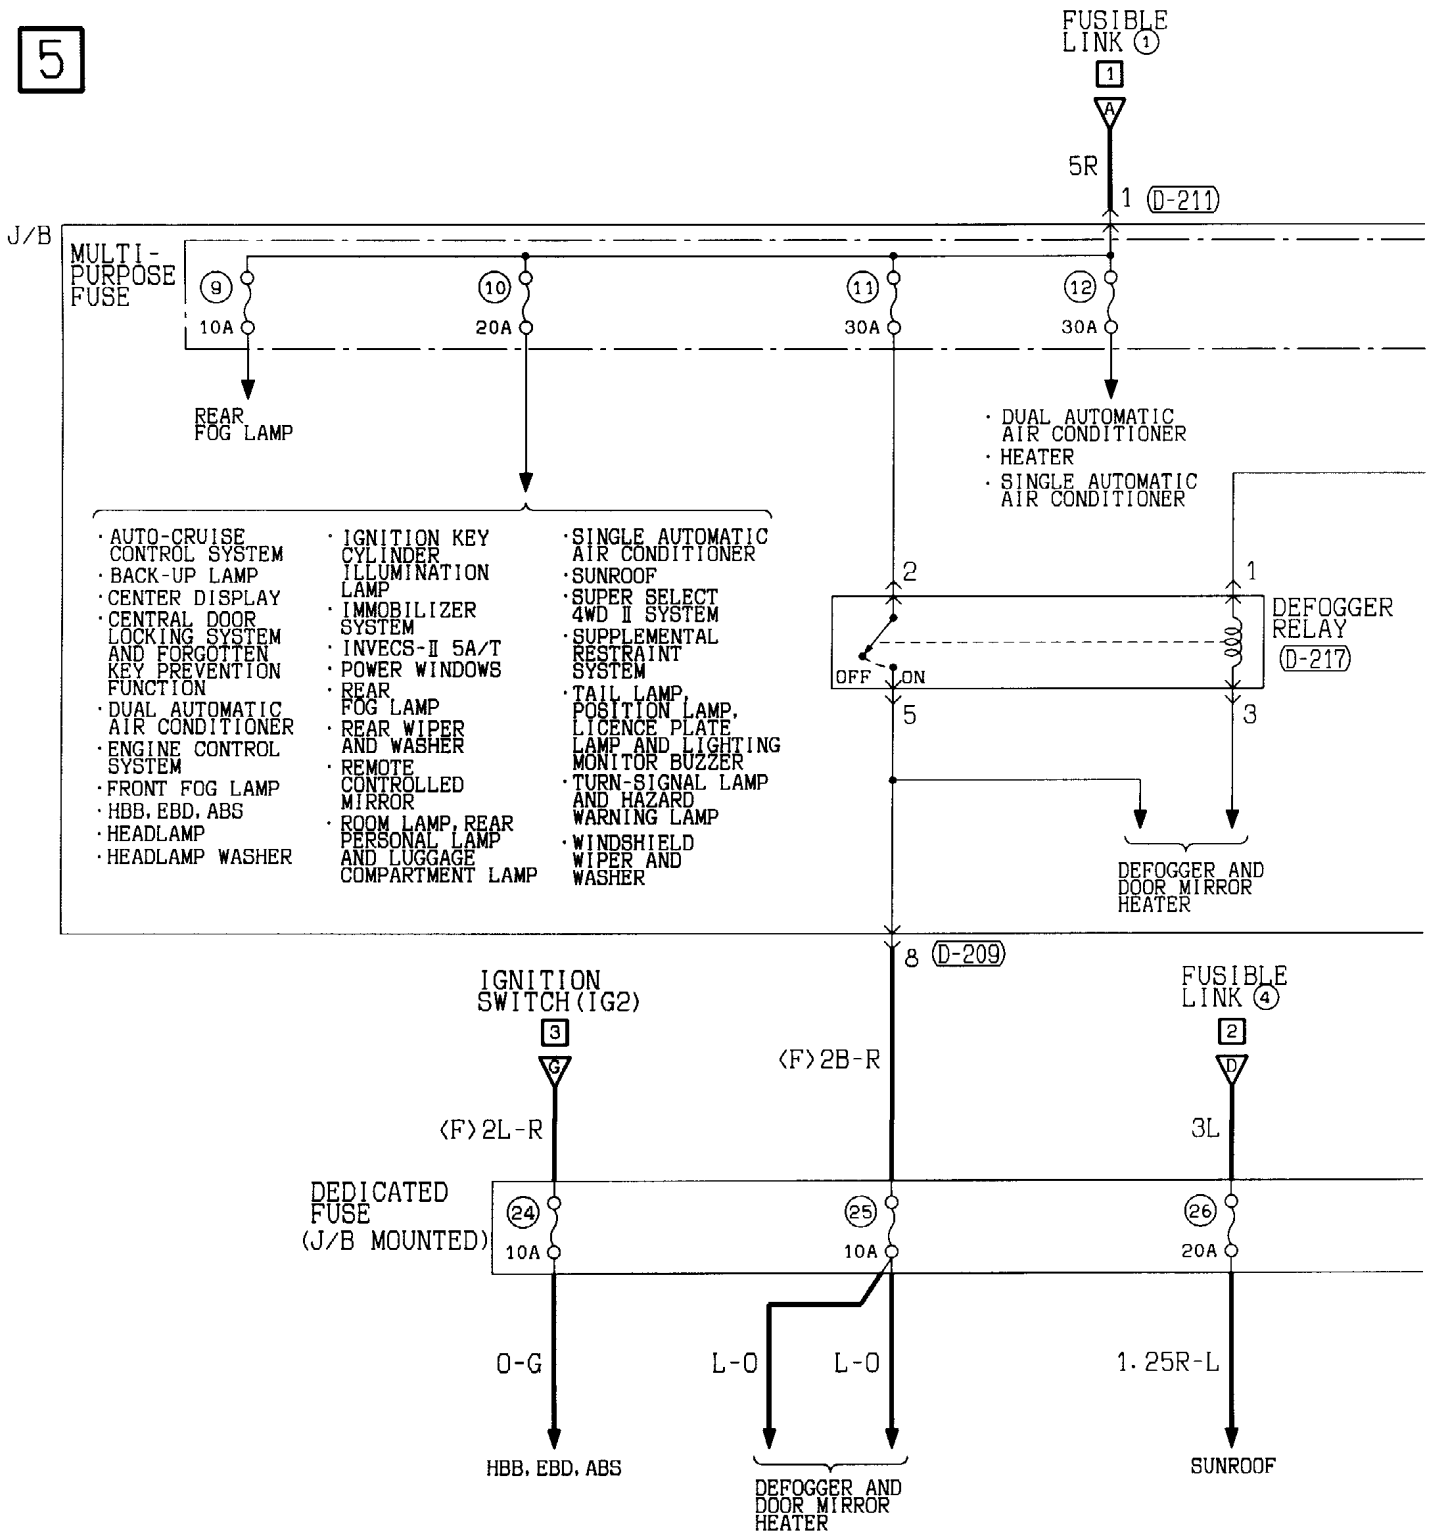

POWER DISTRIBUTION SYSTEM <Petrol (L.H. drive vehicles)> (CONTINUED)

5