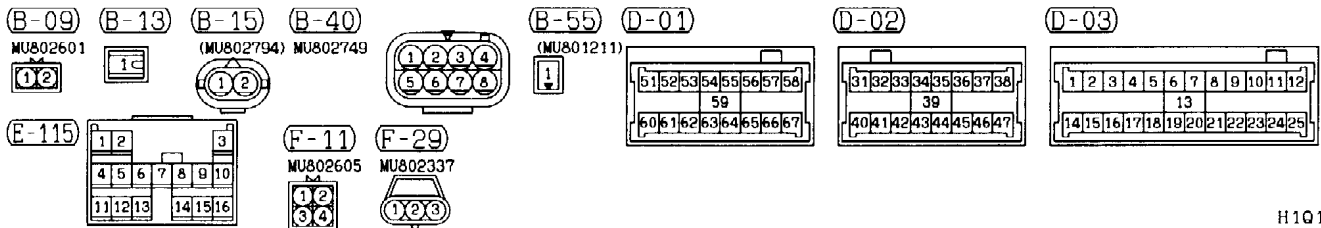

FUEL WARNING LAMP

90101180720

OIL PRESSURE WARNING LAMP

R.H. drive vehicles

1