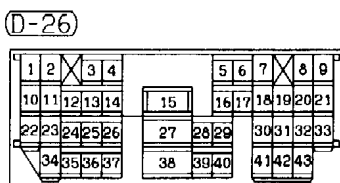

5

6

Wire colour code
 B : Black LG: Light green G : Green L : Blue W : White Y : Yellow SB: Sky blue
 BR: Brown O : Orange GR: Gray R : Red P : Pink V : Violet

CENTRAL DOOR LOCKING SYSTEM AND FORGOTTEN KEY PREVENTION FUNCTION <L.H. drive vehicles with keyless entry system> (CONTINUED)