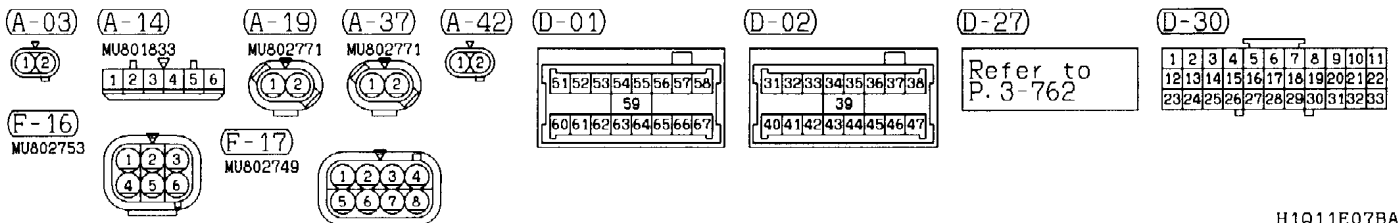

CENTRAL DOOR LOCKING SYSTEM AND FORGOTTEN KEY PREVENTION FUNCTION <R.H. drive vehicles with keyless entry system> (CONTINUED)

3

Wire colour code
 B : Black
 BR : Brown
 W : White
 V : Violet
 LG : Light green
 O : Orange
 SB : Sky blue