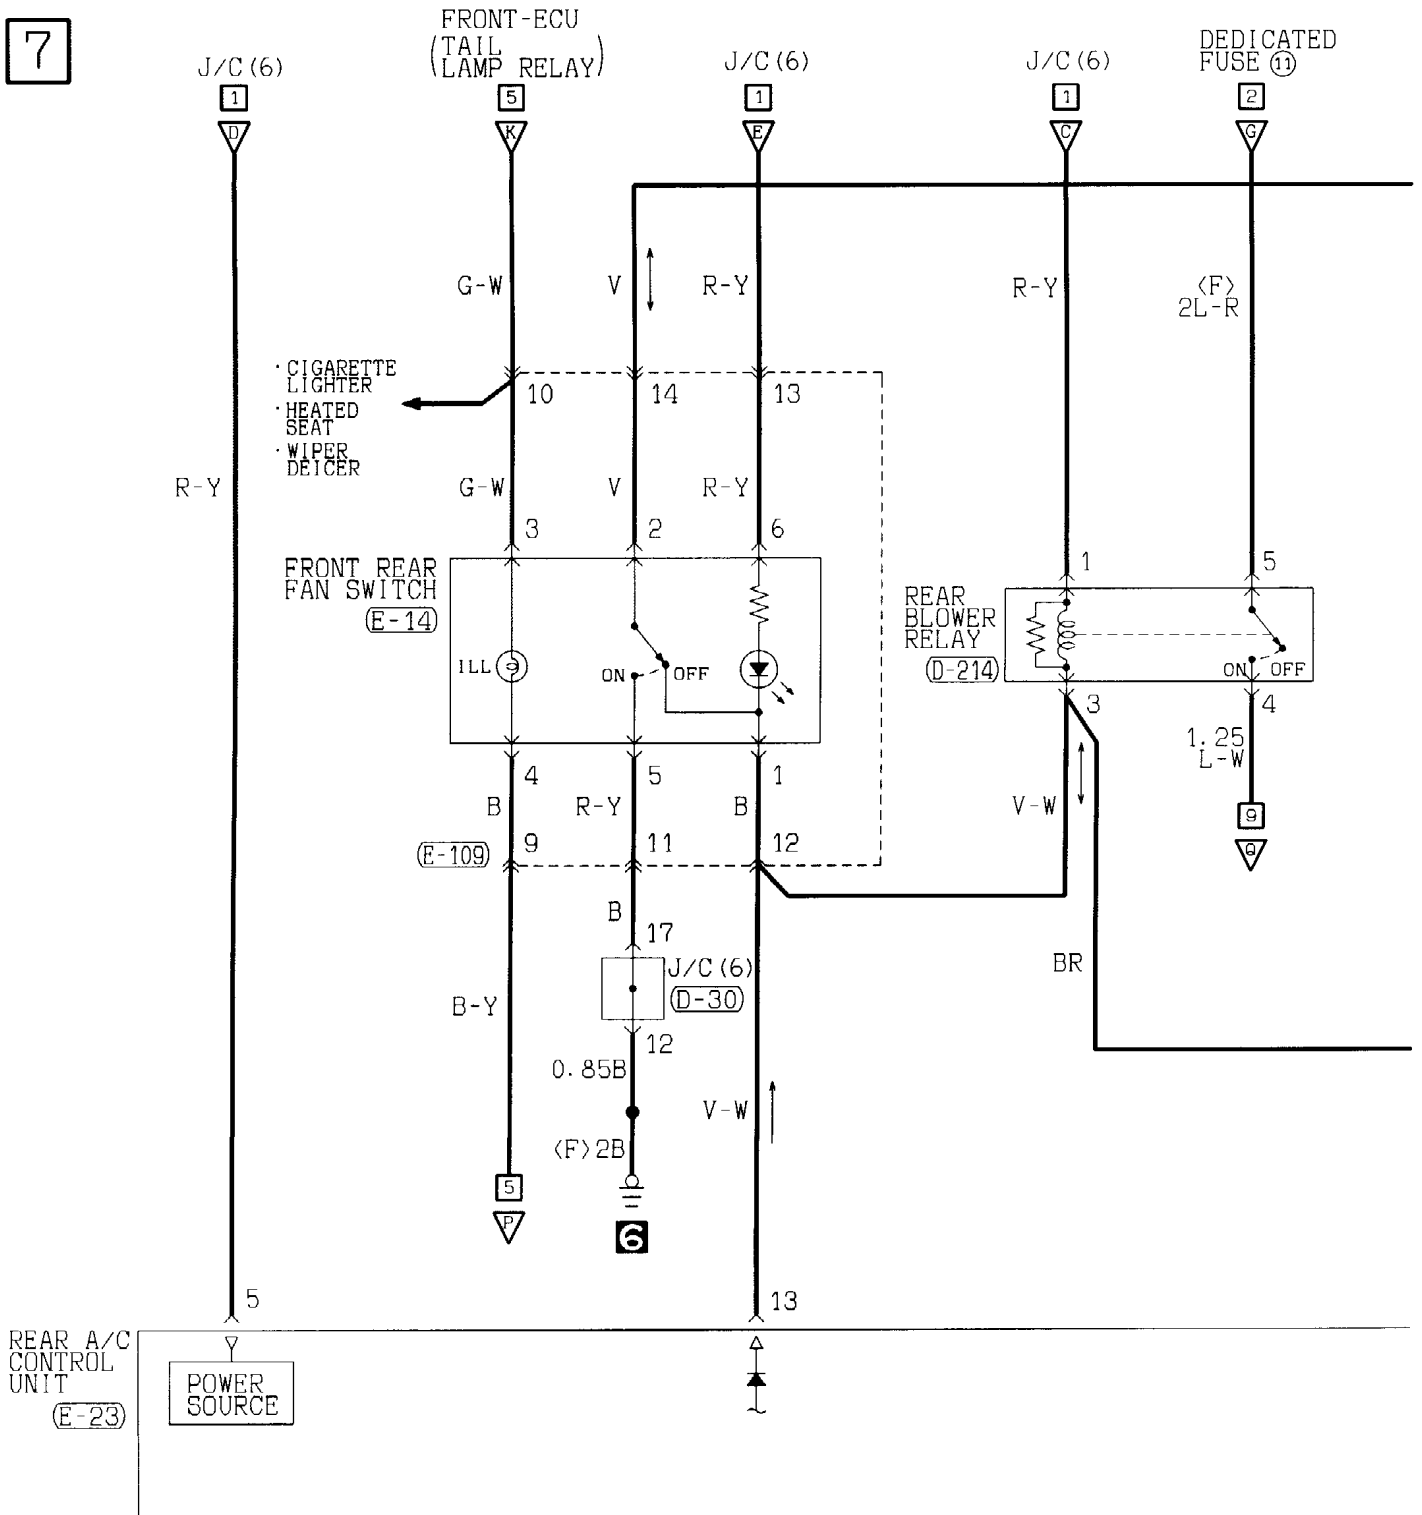

DUAL AUTOMATIC AIR CONDITIONER <4M4 (L.H. drive vehicles)> (CONTINUED)

7

(D-30)

1	2	3	4	5	6	7	8	9	10	11
12	13	14	15	16	17	18	19	20	21	22
23	24	25	26	27	28	29	30	31	32	33

(D-123)

1	2	3	4	5	6	7	8	9	10	11	12	13		
14	15	16	17	18	19	20	21	22	23	24	25			
26	27	28	29		30	31		32	33	34	35	36	37	38

(D-214)

1	2	3
4		
5		

(E-14)

1	2	3
4	5	6

(E-23)

1	2	3	4	5	6		
7	8	9	10	11	12	13	14

MU801857

(E-109)

1	2	3	4	5	6	7	8	9	10		
11	12	13	14	15	16	17	18	19	20	21	22

MU801461