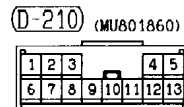

2

Wire colour code
B :Black LG:Light green G :Green L :Blue W :White Y :Yellow SB:Sky blue
BR:Brown O :Orange GR:Gray R :Red P :Pink V :Violet