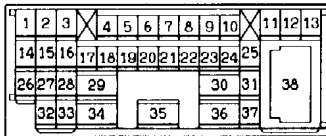

POWER WINDOWS

90100460948

Long wheelbase models <R.H. drive vehicles>