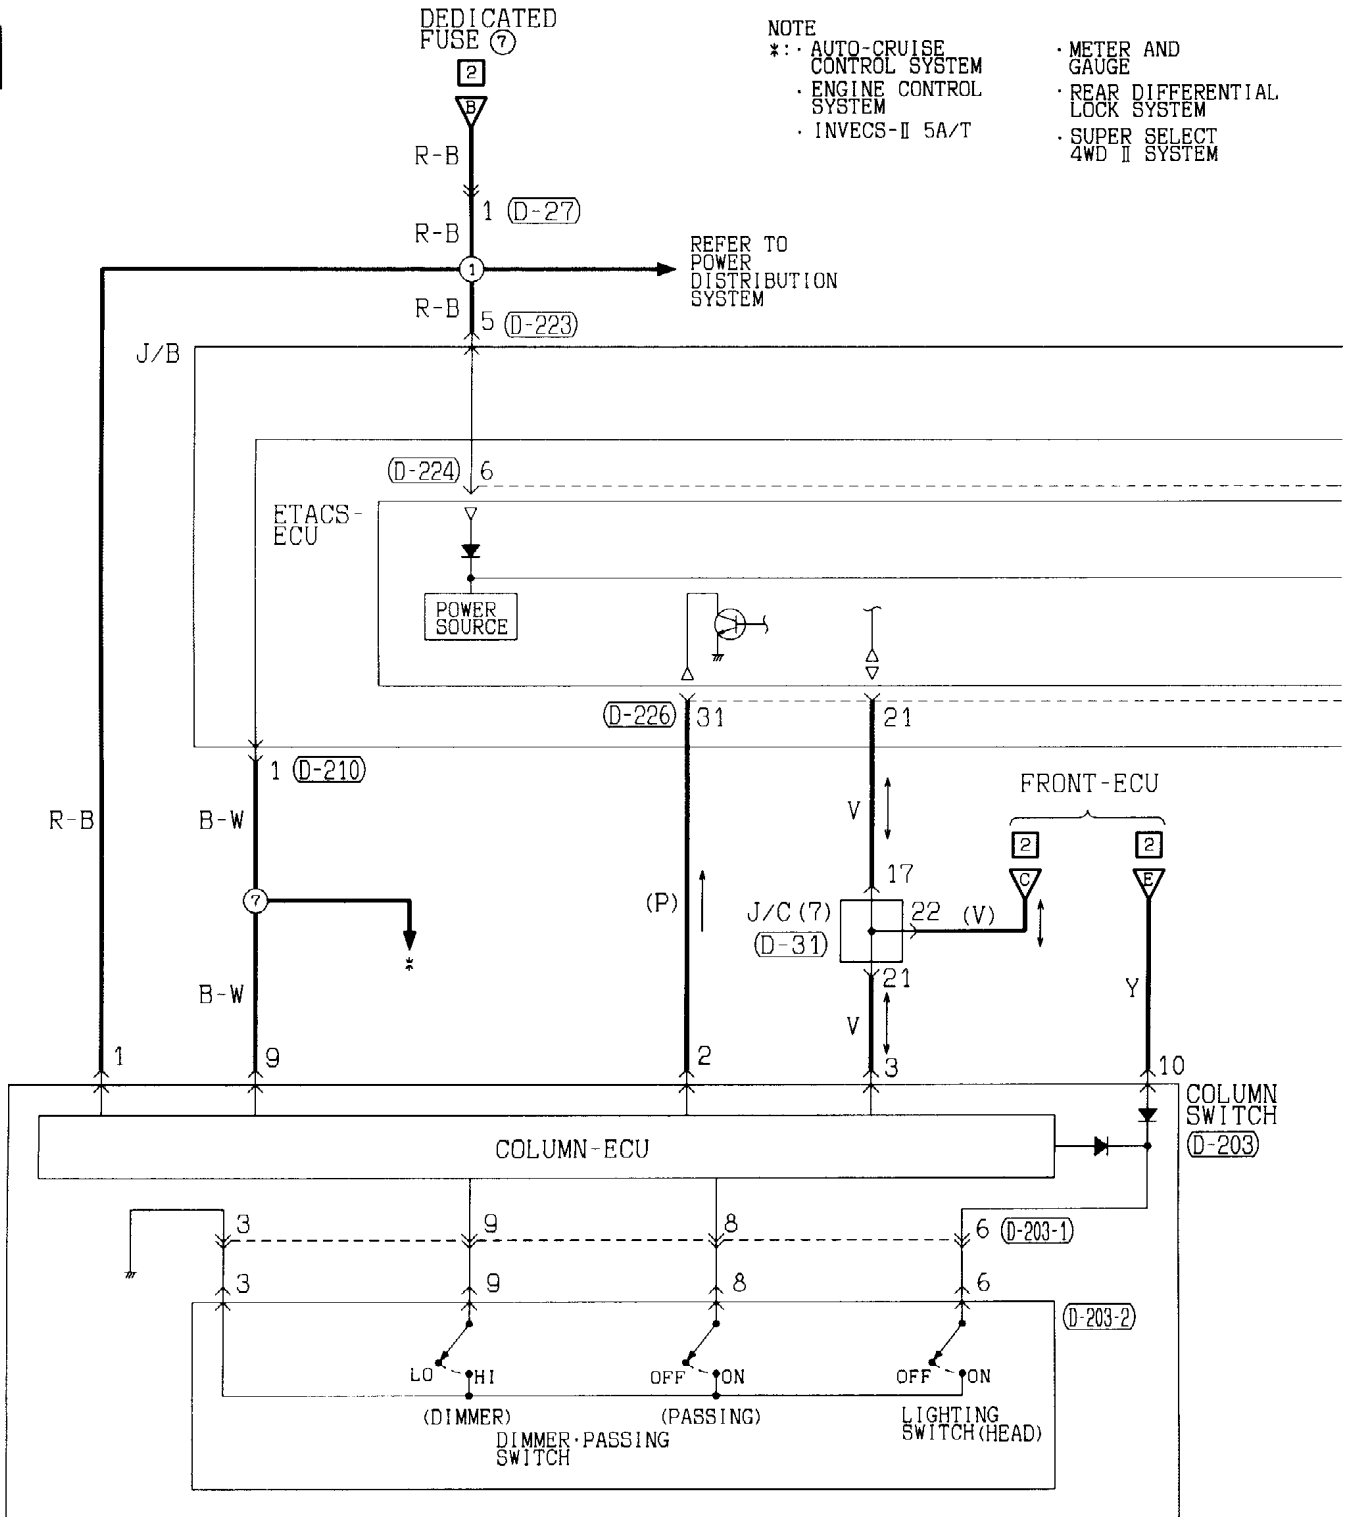

REAR FOG LAMP <R.H. drive vehicles> (CONTINUED)

3