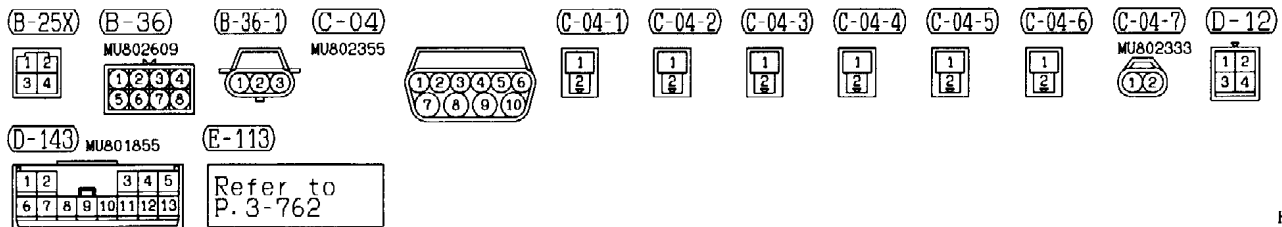

INVECS-II 5A/T <4M4 (R.H. drive vehicles)> (CONTINUED)