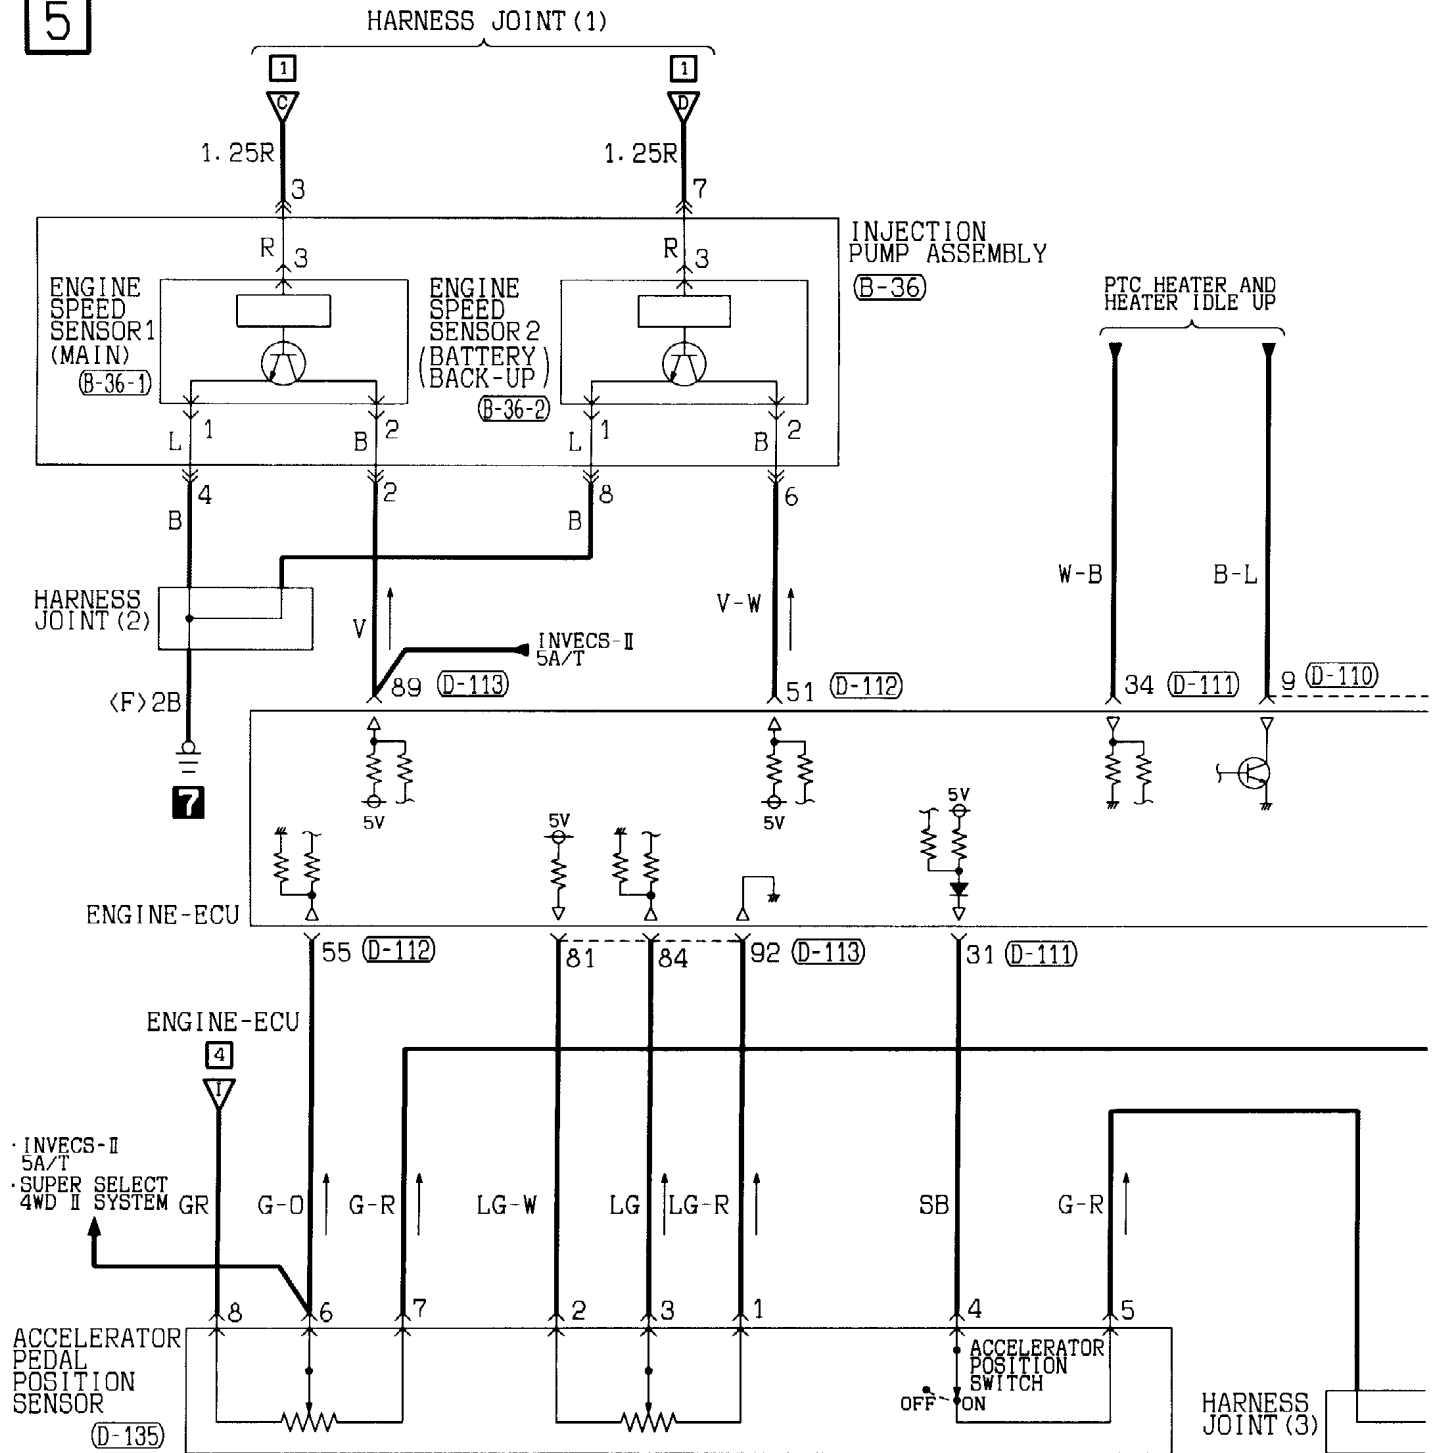

ENGINE CONTROL SYSTEM <4M4 (R.H. drive vehicles)> (CONTINUED)

5