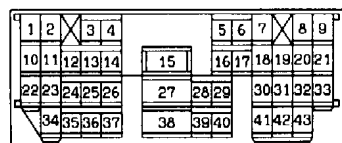

G-05

MU801841

H-17

1 2 3

I-05

1 2 3

Wire colour code
B : Black   LG : Light green   G : Green   L : Blue
BR : Brown   O : Orange   GR : Gray   R : Red
W : White   SB : Sky blue   P : Pink   Y : Yellow
V : Violet