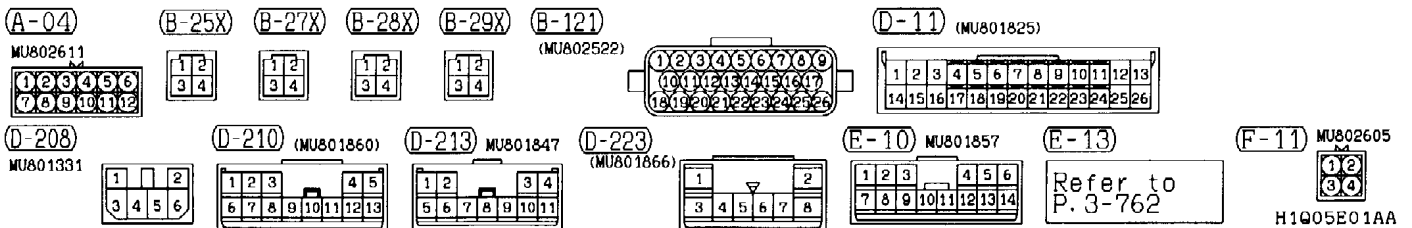

GLOW SYSTEM

90100090154

1

ENGINE CONTROL SYSTEM

90100082290

6G7-GDI-A/T <L.H. drive vehicles>

1

- NOTE
- *: FRONT FOG LAMP
 - HEADLAMP WASHER
 - REAR FOG LAMP
 - REAR WIPER AND WASHER
 - SUPER SELECT 4WD II SYSTEM
 - TAIL LAMP, POSITION LAMP, LICENCE PLATE LAMP AND LIGHTING MONITOR BUZZER
 - TURN-SIGNAL LAMP AND HAZARD WARNING LAMP
 - WINDSHIELD WIPER AND WASHER