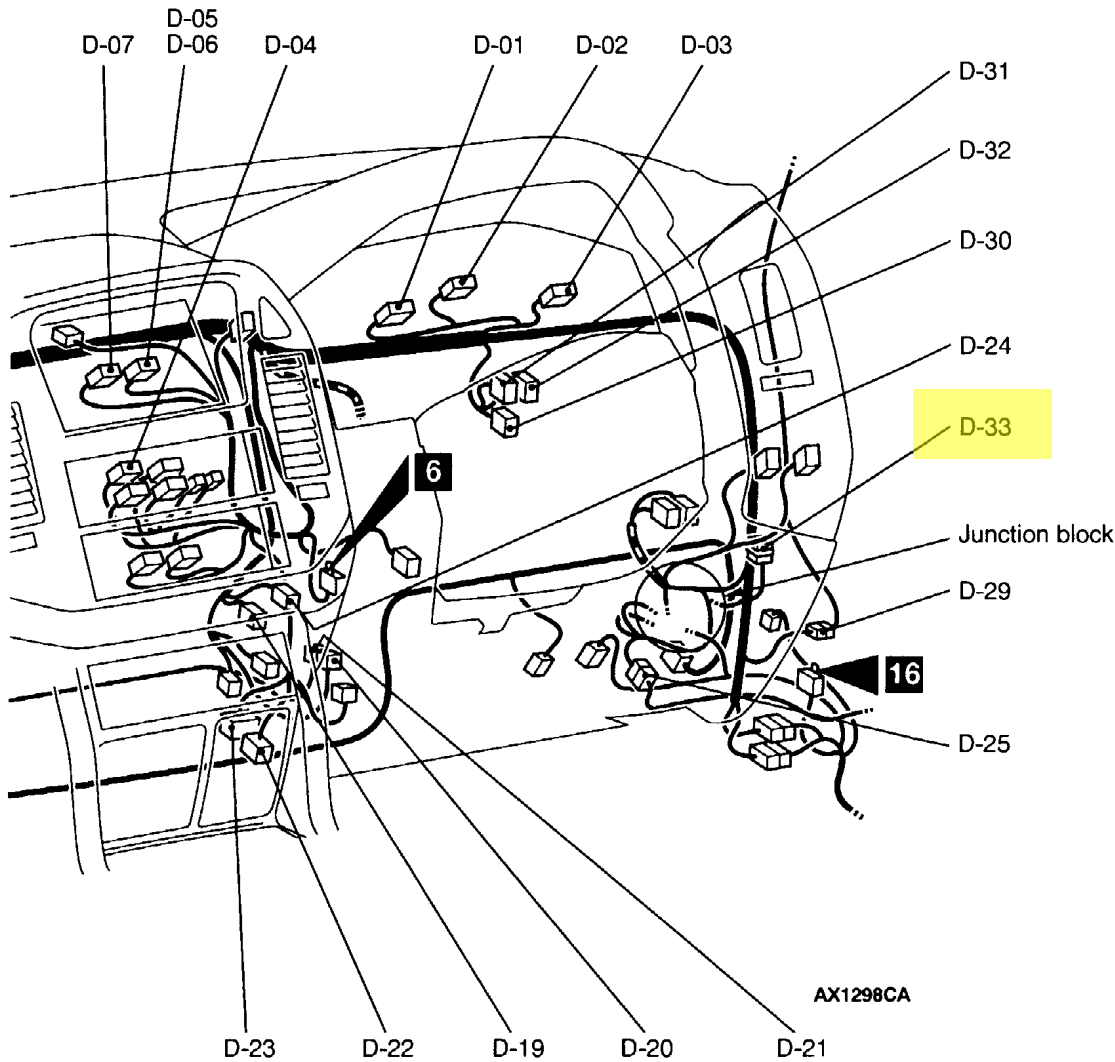

CENTER DISPLAY OR RV METER <R.H. drive vehicles> (CONTINUED)

5

Connector color code
 B: Black
 Y: Yellow
 L: Blue
 G: Green
 R: Red
 BR: Brown
 V: Violet
 O: Orange
 GR: Gray
 None: Milk white

D-20 (5)	Automatic compressor-ECU <Manual A/C>	D-26 (43)	Instrument panel wiring harness and floor wiring harness (LH) combination
D-21 (8)	Automatic compressor-ECU <Manual A/C (6G7)>	D-27 (38)	Instrument panel wiring harness and front wiring harness (LH)
D-22 (12)	Diagnosis connector	D-28 (11)	Instrument panel wiring harness and front wiring harness (LH)
D-23 (16-B)	Diagnosis connector	D-29 (13)	Instrument panel wiring harness and roof wiring harness combination
D-24 (7-B)	Mode selection damper control motor and potentiometer <Automatic A/C>	D-30 (33)	J/C (8)
D-25 (32)	Instrument panel wiring harness and front door wiring harness (Driver's side) combination	D-31 (33)	J/C (7)
		D-32 (33)	J/C (6)
		D-33 (33)	J/C (5)