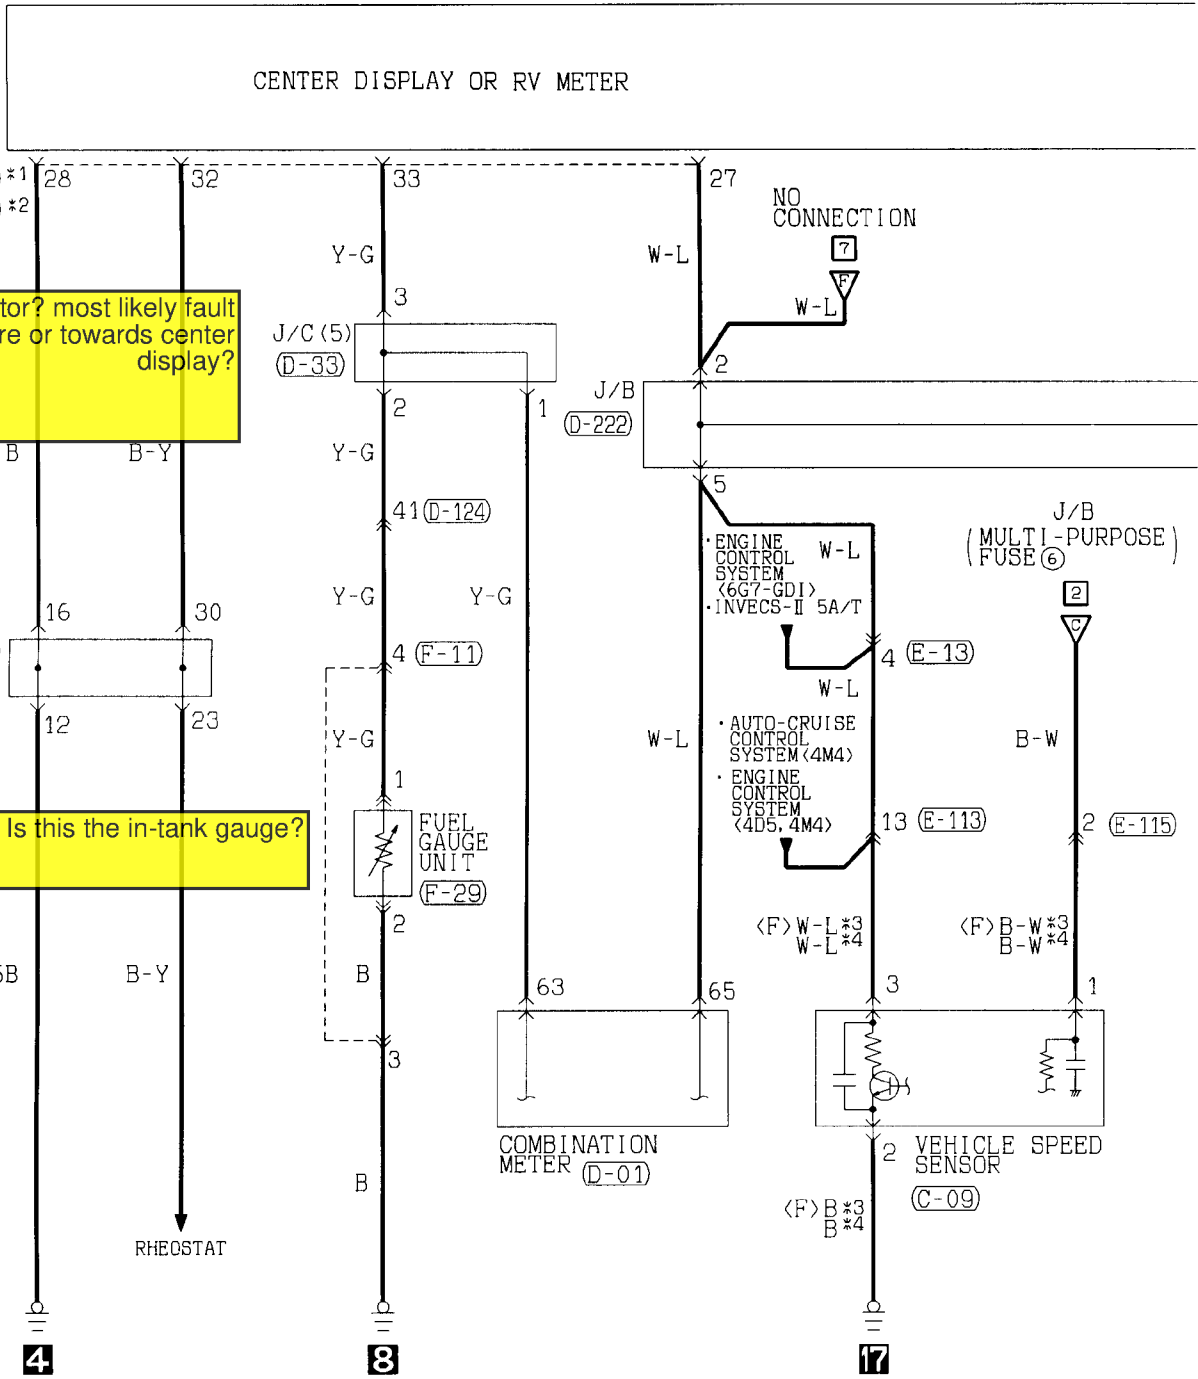

CENTER DISPLAY OR RV METER <R.H. drive vehicles> (CONTINUED)

5

Connector color code
 B: Black
 Y: Yellow
 L: Blue
 G: Green
 R: Red
 BR: Brown
 V: Violet
 O: Orange
 GR: Gray
 None: Milk white

D-20 (5)	Automatic compressor-ECU <Manual A/C>	D-26 (43)	Instrument panel wiring harness and floor wiring harness (LH) combination
D-21 (8)	Automatic compressor-ECU <Manual A/C (6G7)>	D-27 (38)	Instrument panel wiring harness and front wiring harness (LH)
D-22 (12)	Diagnosis connector	D-28 (11)	Instrument panel wiring harness and front wiring harness (LH)
D-23 (16-B)	Diagnosis connector	D-29 (13)	Instrument panel wiring harness and roof wiring harness combination
D-24 (7-B)	Mode selection damper control motor and potentiometer <Automatic A/C>	D-30 (33)	J/C (8)
D-25 (32)	Instrument panel wiring harness and front door wiring harness (Driver's side) combination	D-31 (33)	J/C (7)
		D-32 (33)	J/C (6)
		D-33 (33)	J/C (5)