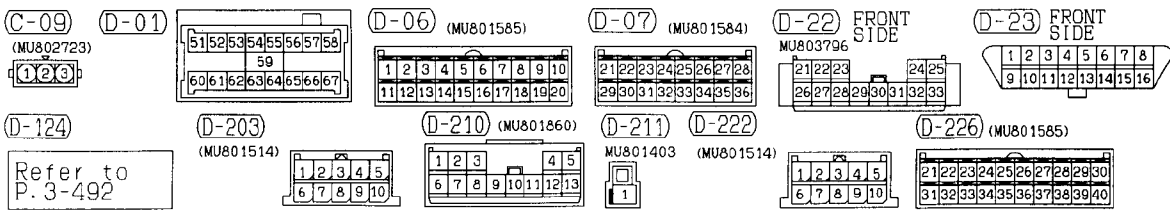

CENTER DISPLAY OR RV METER <R.H. drive vehicles> (CONTINUED)

5

Connector color code
 B: Black
 Y: Yellow
 L: Blue
 G: Green
 R: Red
 BR: Brown
 V: Violet
 O: Orange
 GR: Gray
 None: Milk white

D-20 (5)	Automatic compressor-ECU <Manual A/C>	D-26 (43)	Instrument panel wiring harness and floor wiring harness (LH) combination
D-21 (8)	Automatic compressor-ECU <Manual A/C (6G7)>	D-27 (38)	Instrument panel wiring harness and front wiring harness (LH)
D-22 (12)	Diagnosis connector	D-28 (11)	Instrument panel wiring harness and front wiring harness (LH)
D-23 (16-B)	Diagnosis connector	D-29 (13)	Instrument panel wiring harness and roof wiring harness combination
D-24 (7-B)	Mode selection damper control motor and potentiometer <Automatic A/C>	D-30 (33)	J/C (8)
D-25 (32)	Instrument panel wiring harness and front door wiring harness (Driver's side) combination	D-31 (33)	J/C (7)
		D-32 (33)	J/C (6)
		D-33 (33)	J/C (5)